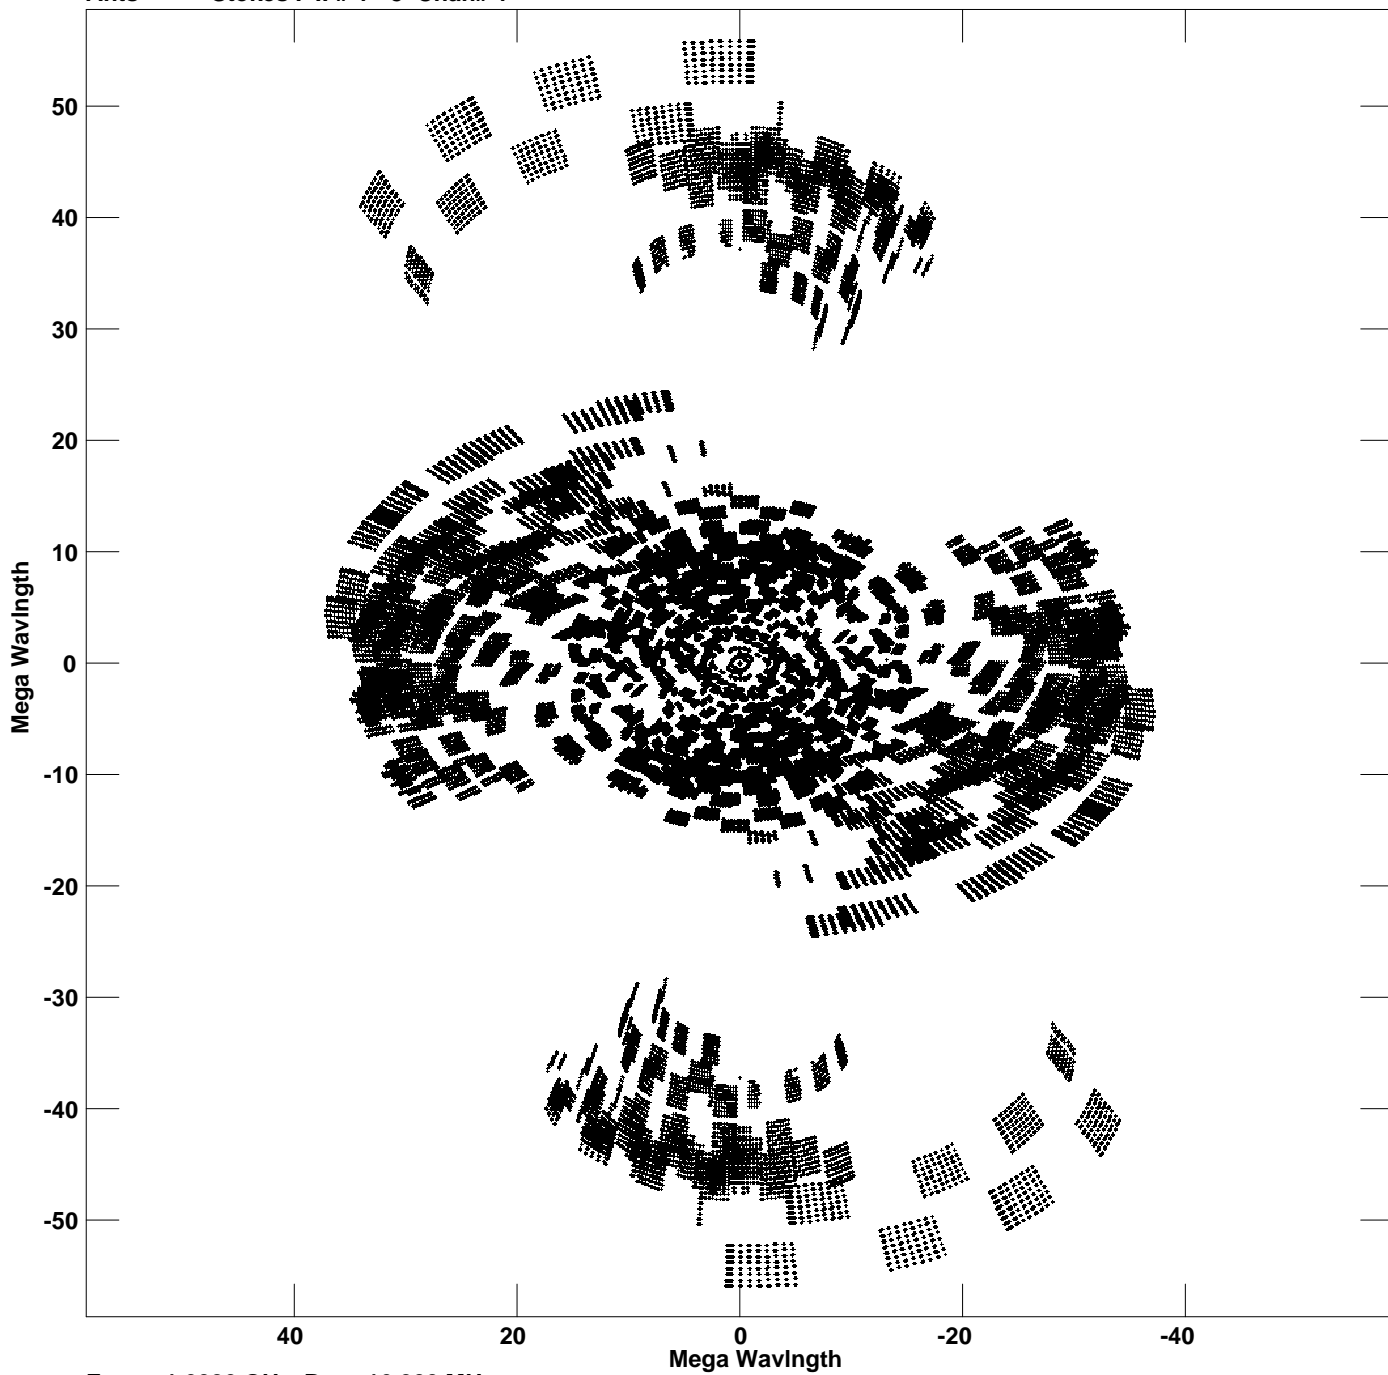

Plot file version 1 created 28-JUL-2021 18:09:44  
V vs U for J1329+3154.MULTI.1 Source:J1329+3154  
Ants \* - \* Stokes I IF# 1 - 8 Chan# 1

Freq = 1.6026 GHz, Bw = 16.000 MHz