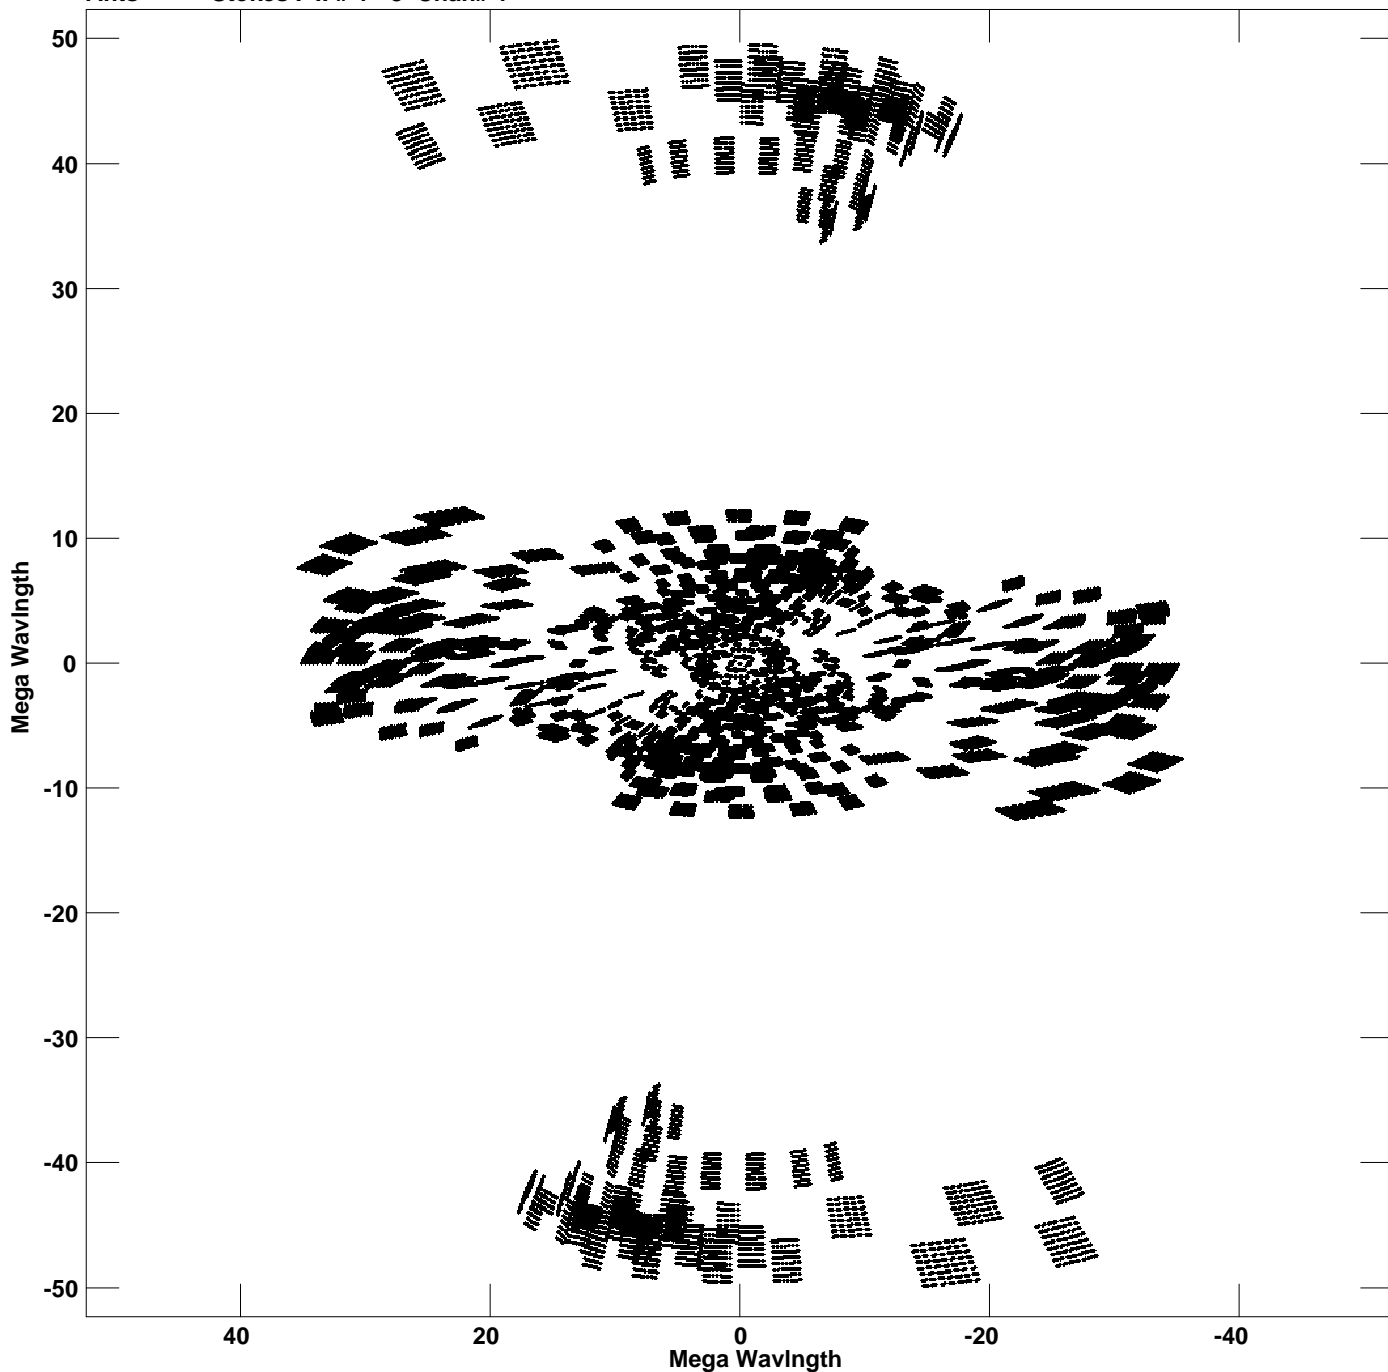

Plot file version 1 created 28-JUL-2021 18:09:40
V vs U for MJV07417.MULTI.1 Source: MJV07417
Ants * - * Stokes I IF# 1 - 8 Chan# 1

Freq = 1.6026 GHz, Bw = 16.000 MHz