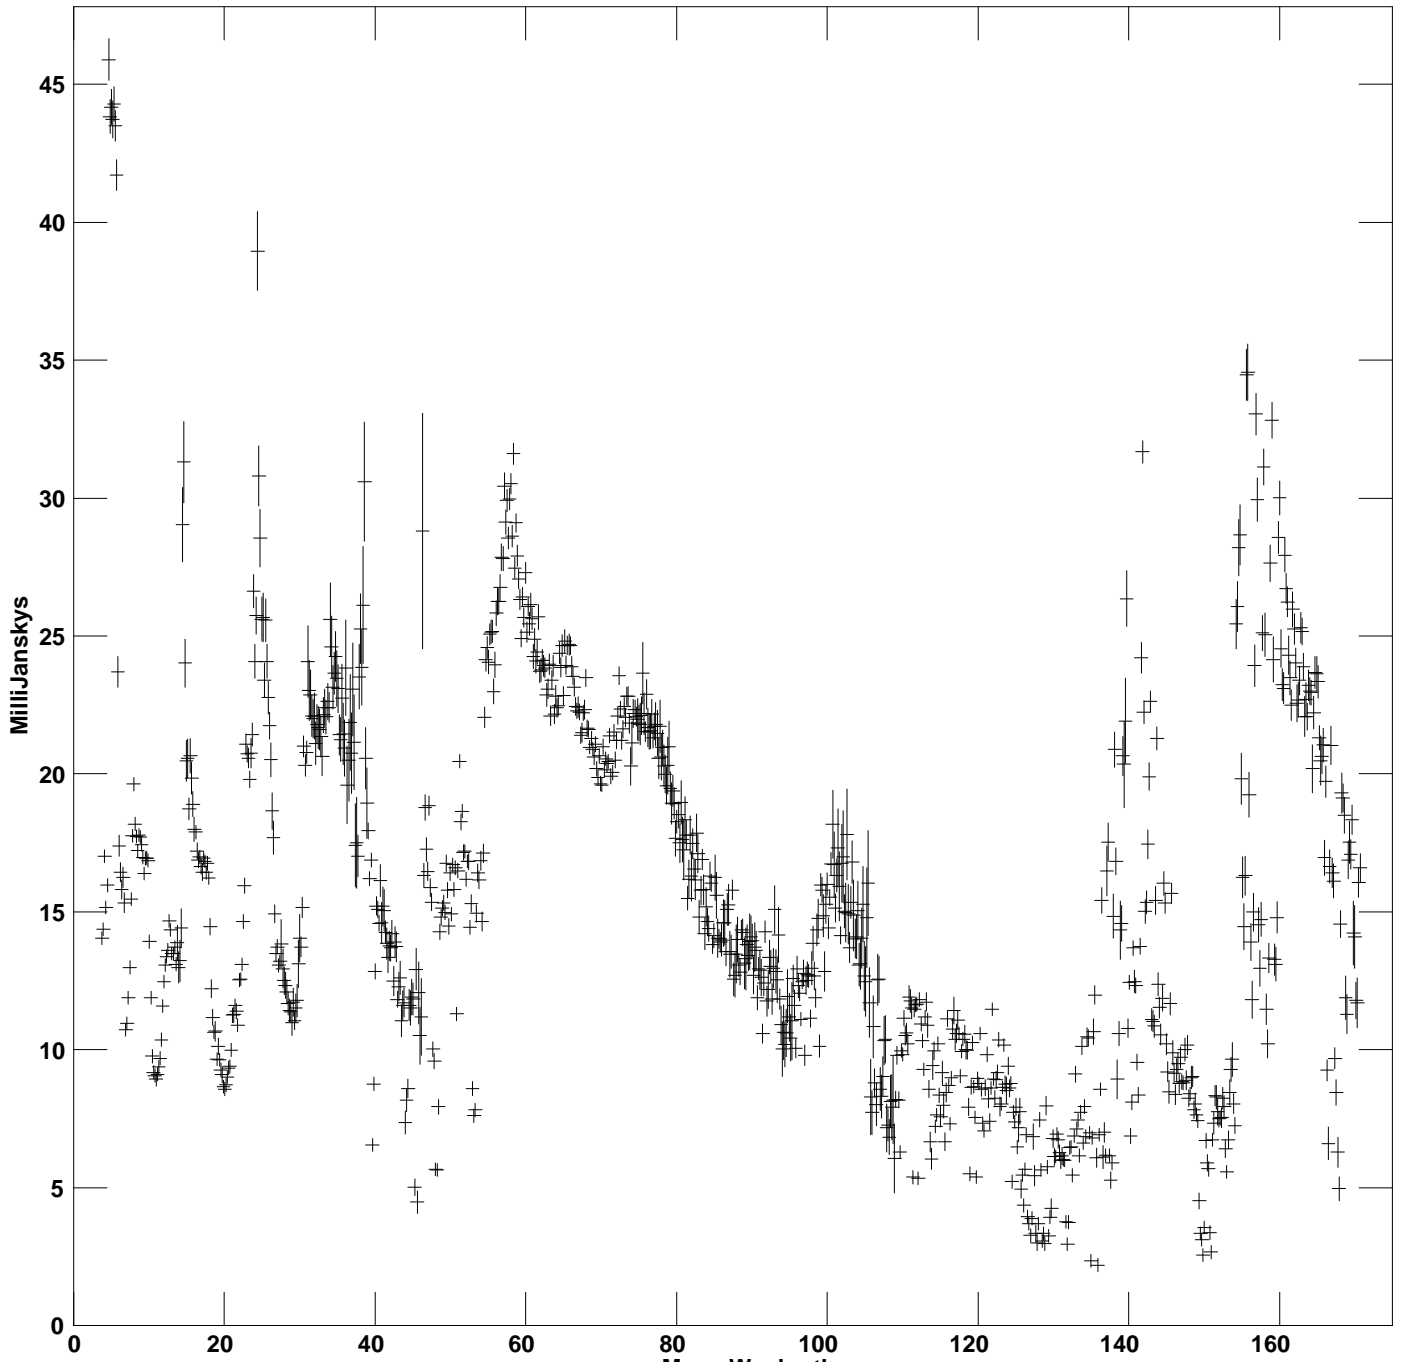

Plot file version 1 created 10-NOV-2021 21:02:31
Amplitude vs UV dist for J1548.MULTI.1 Source:J1548
Ants * - * Stokes I IF# 1 - 8 Chan# 1

Freq = 4.8147 GHz, Bw = 32.000 MHz