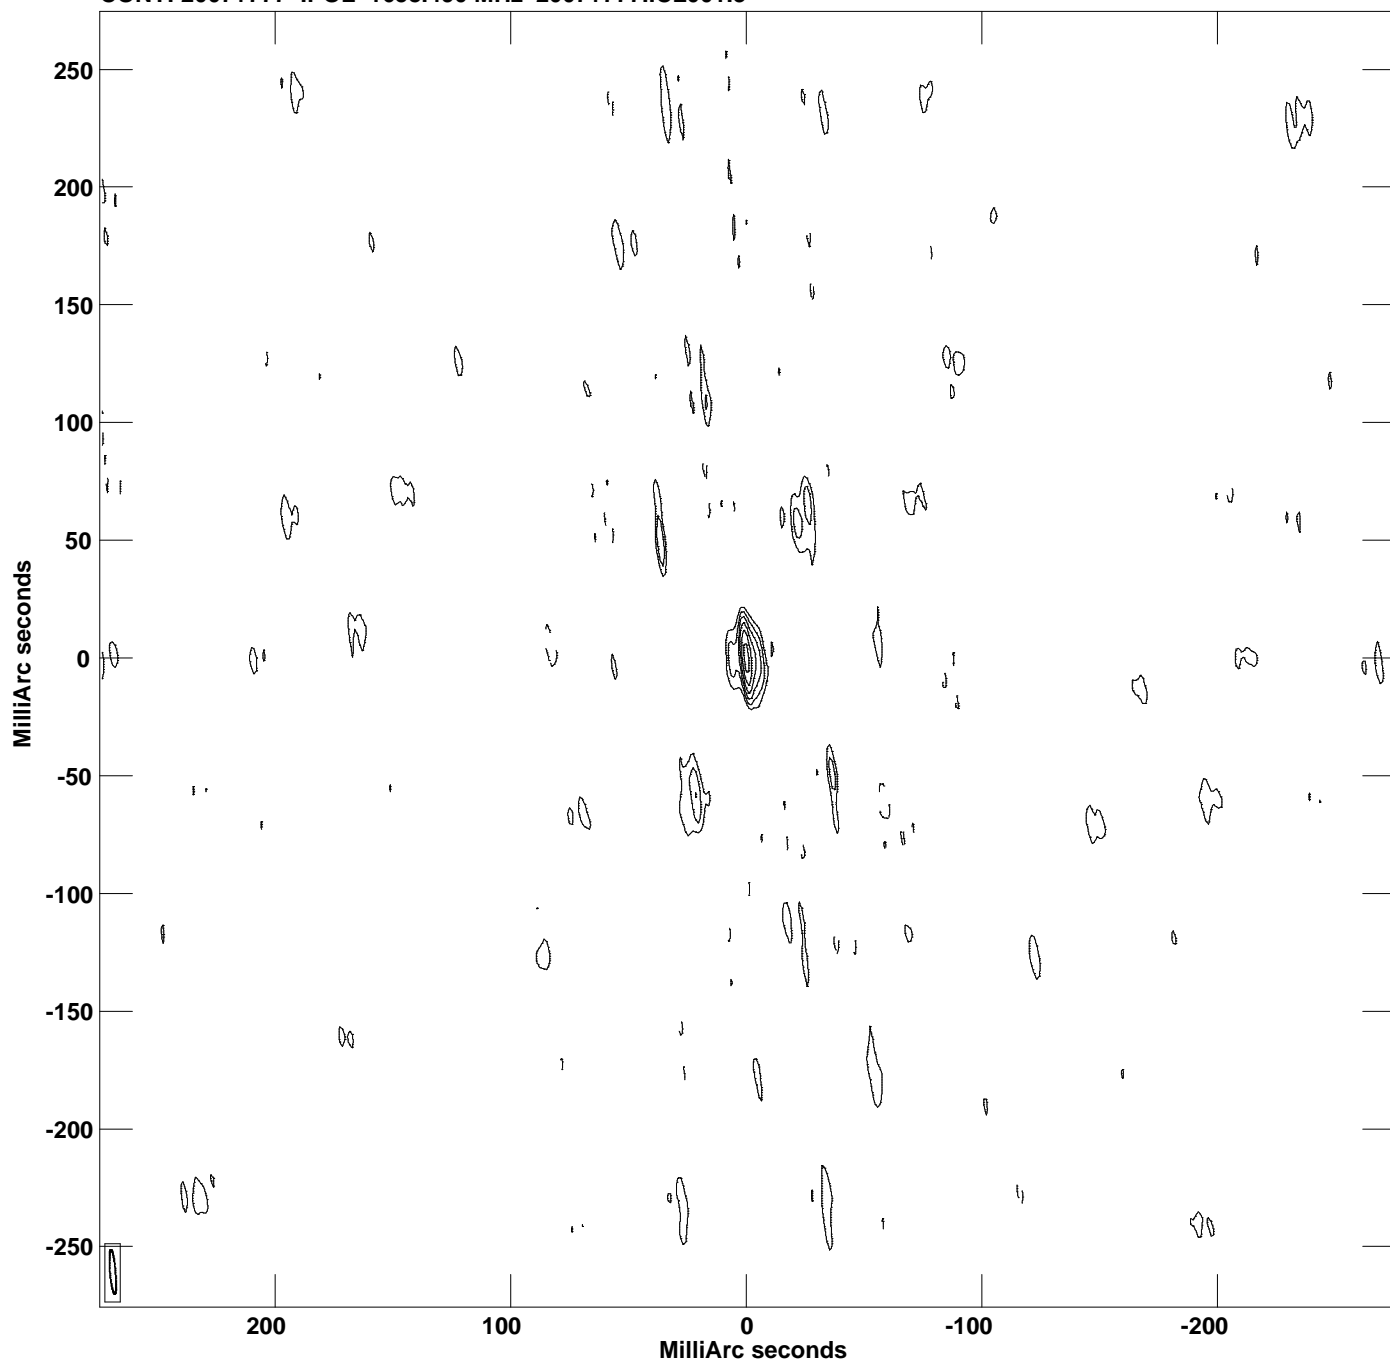

PLot file version 1 created 03-SEP-2021 14:45:39  
CONT: 2007+777 IPOL 1658.490 MHz 2007+777.ICL001.3

Center at RA 20 05 30.9985258 DEC 77 52 43.247541  
Cont peak brightness = 2.8005E-01 JY/BEAM  
Levs = 2.800E-03 \* (-2.12, 2.125, 4.249, 8.498, 17.00, 33.99, 67.99)