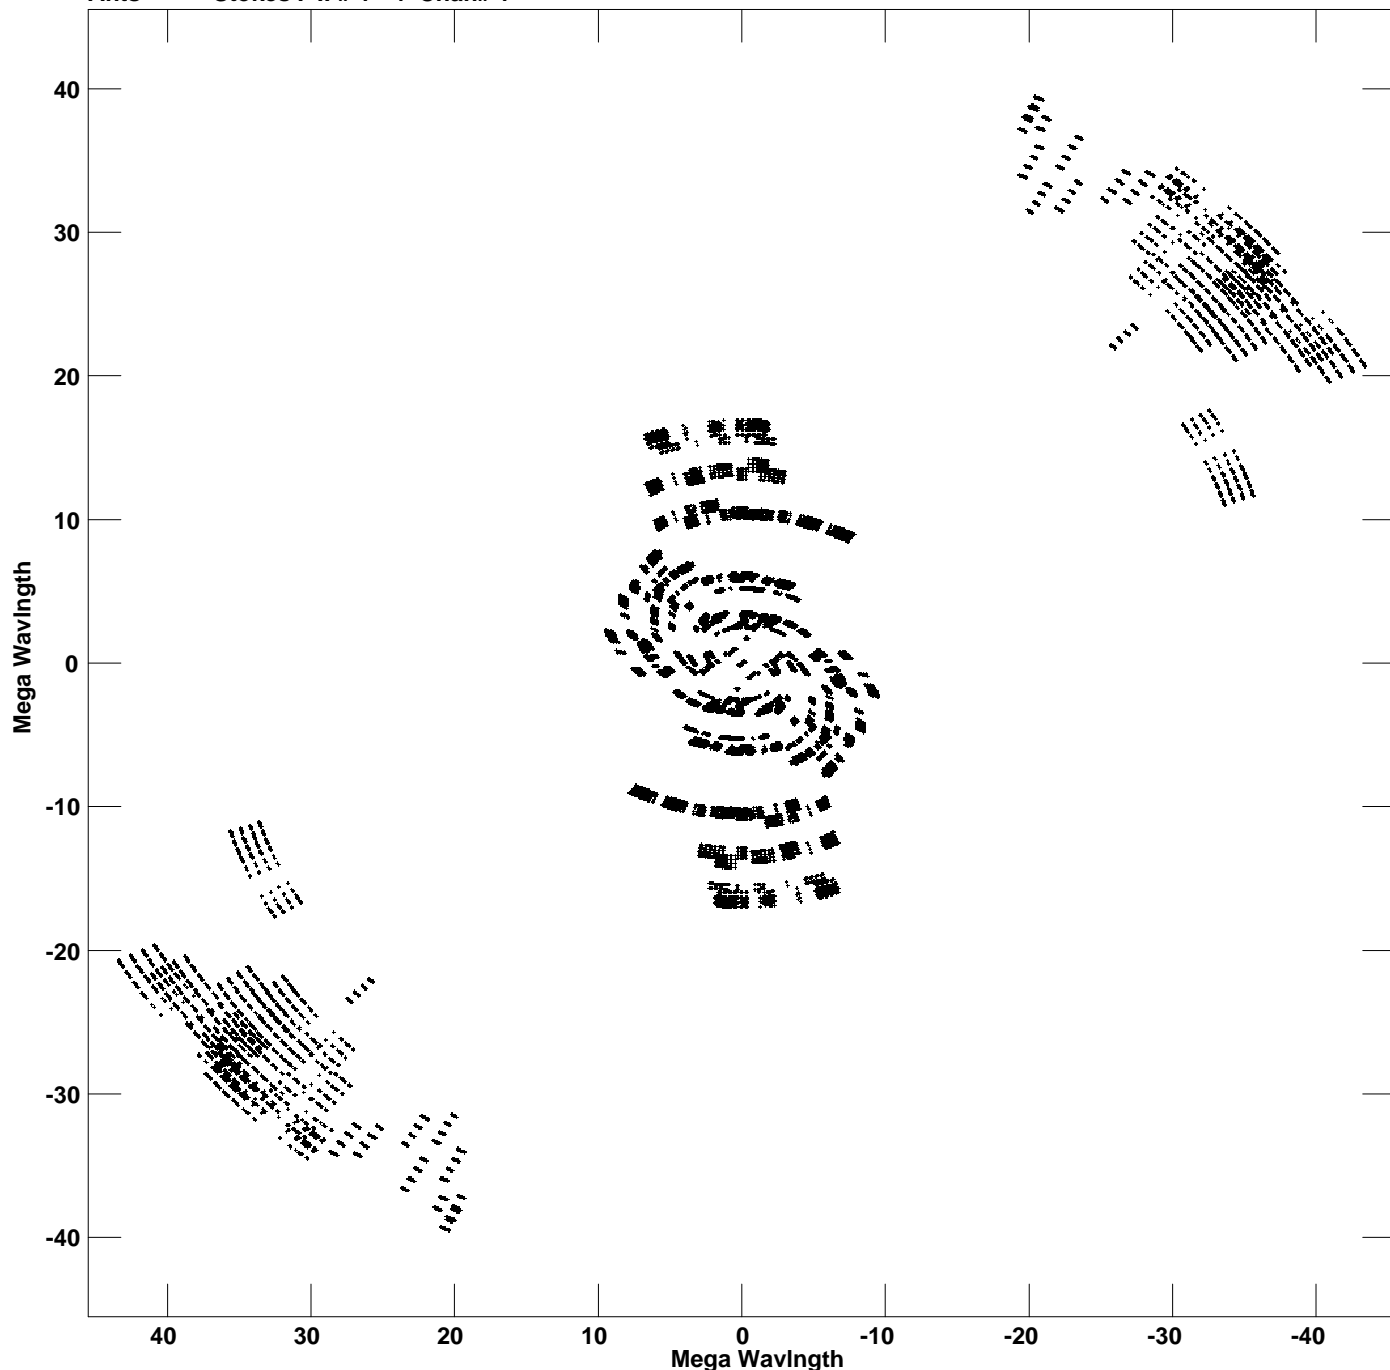

Plot file version 1 created 19-APR-2021 16:49:44  
V vs U for J0703+5152.MULTI.1 Source:J0703+5152  
Ants \* - \* Stokes I IF# 1 - 4 Chan# 1

Freq = 1.6106 GHz, Bw = 32.000 MHz