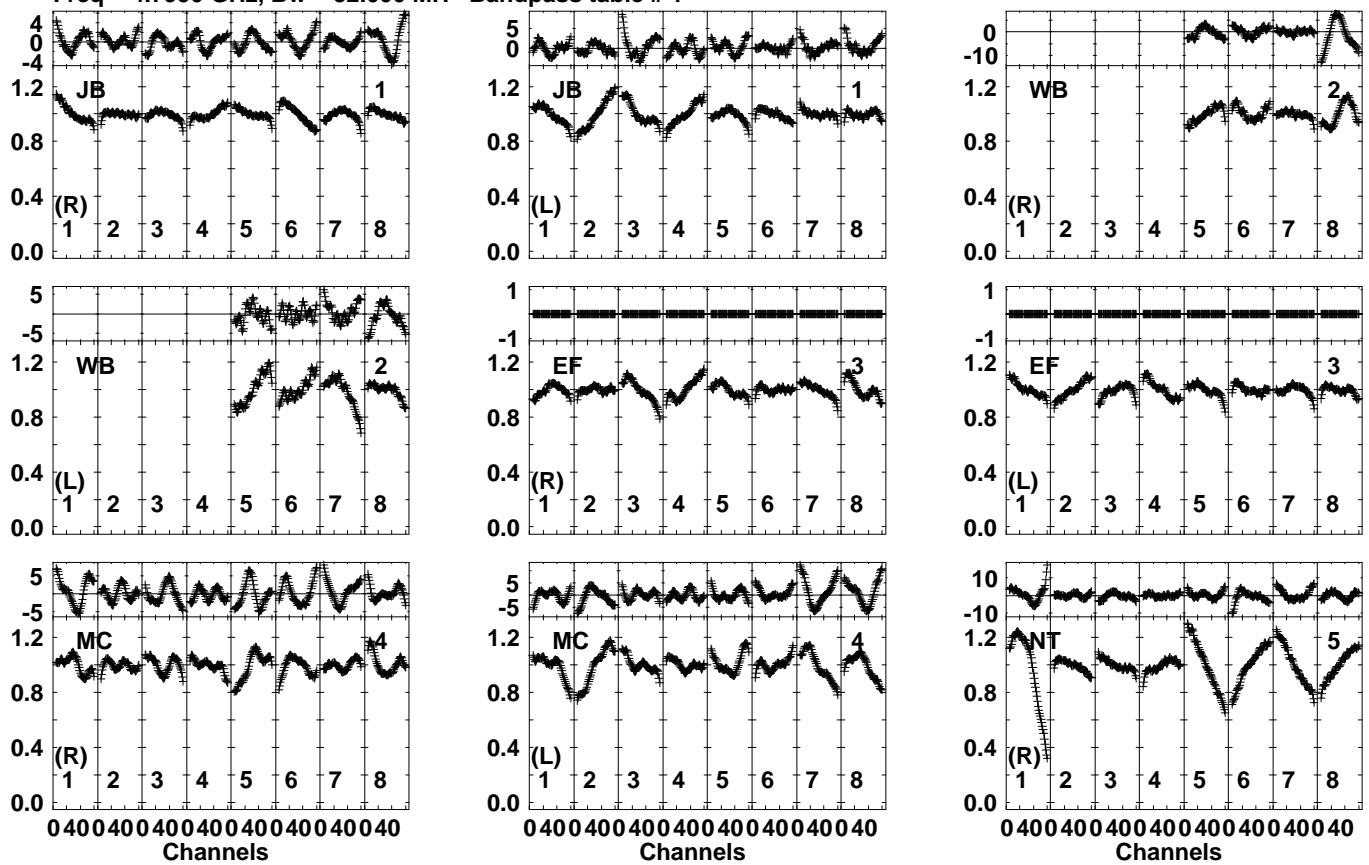

Plot file version 1 created 10-MAY-2023 15:00:11  
 ES103G.UVDATA.1  
 Freq = 4.7990 GHz, Bw = 32.000 MH Bandpass table # 1

Lower frame: BP ampl Top frame: BP phase  
 Bandpass table spectrum Antenna: \*  
 Timerange: 00/00:00:01 to 999/00:00:00

Plot file version 2 created 10-MAY-2023 15:00:11  
 ES103G.UVDATA.1  
 Freq = 4.7990 GHz, Bw = 32.000 MH Bandpass table # 1

Lower frame: BP ampl Top frame: BP phase  
 Bandpass table spectrum Antenna: \*  
 Timerange: 00/00:00:01 to 999/00:00:00