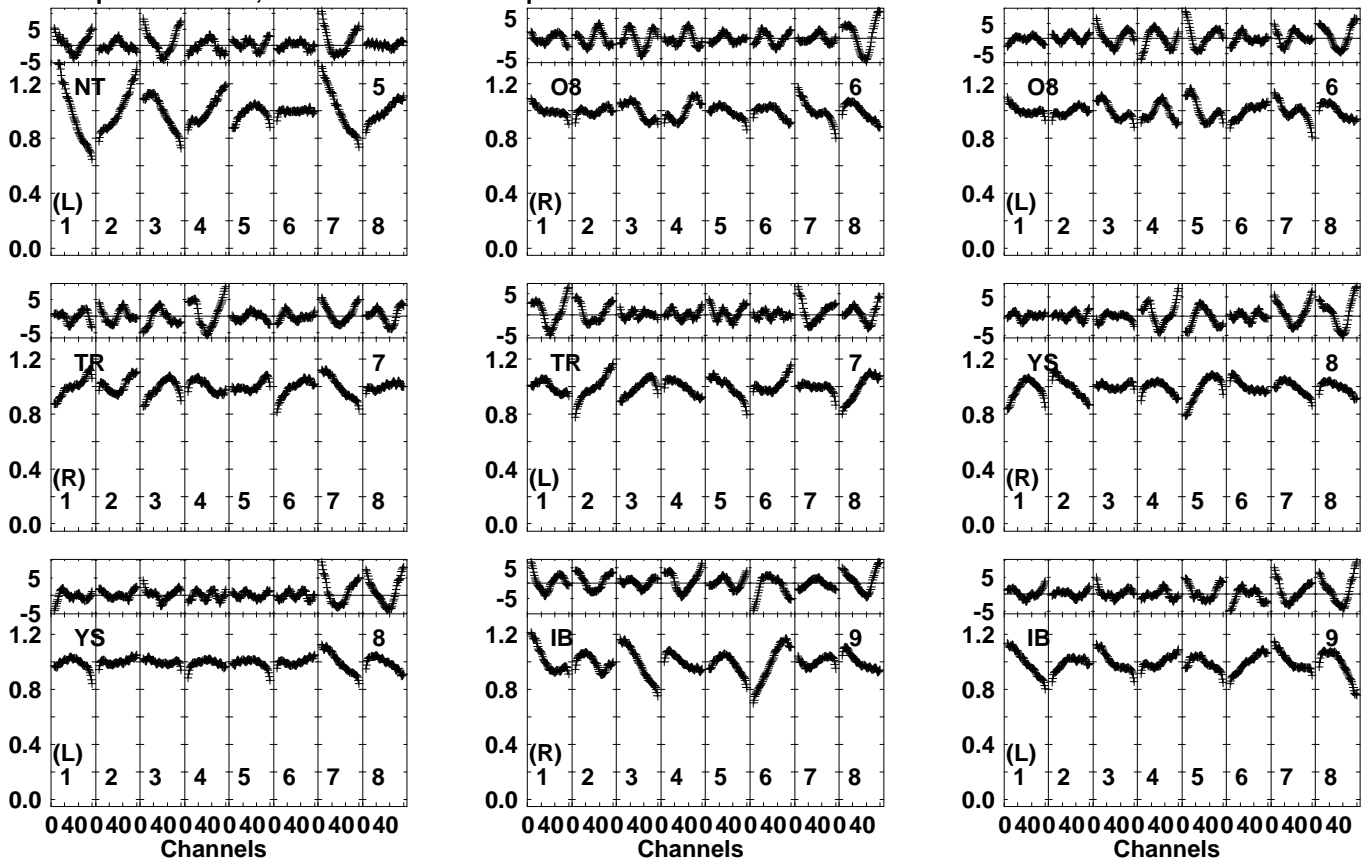

Plot file version 1 created 10-MAY-2023 15:00:11  
 ES103G.UVDATA.1  
 Freq = 4.7990 GHz, Bw = 32.000 MH Bandpass table # 1

Lower frame: BP ampl Top frame: BP phase  
 Bandpass table spectrum Antenna: \*  
 Timerange: 00/00:00:01 to 999/00:00:00

Plot file version 2 created 10-MAY-2023 15:00:11  
 ES103G.UVDATA.1  
 Freq = 4.7990 GHz, Bw = 32.000 MH Bandpass table # 1

Lower frame: BP ampl Top frame: BP phase  
 Bandpass table spectrum Antenna: \*  
 Timerange: 00/00:00:01 to 999/00:00:00