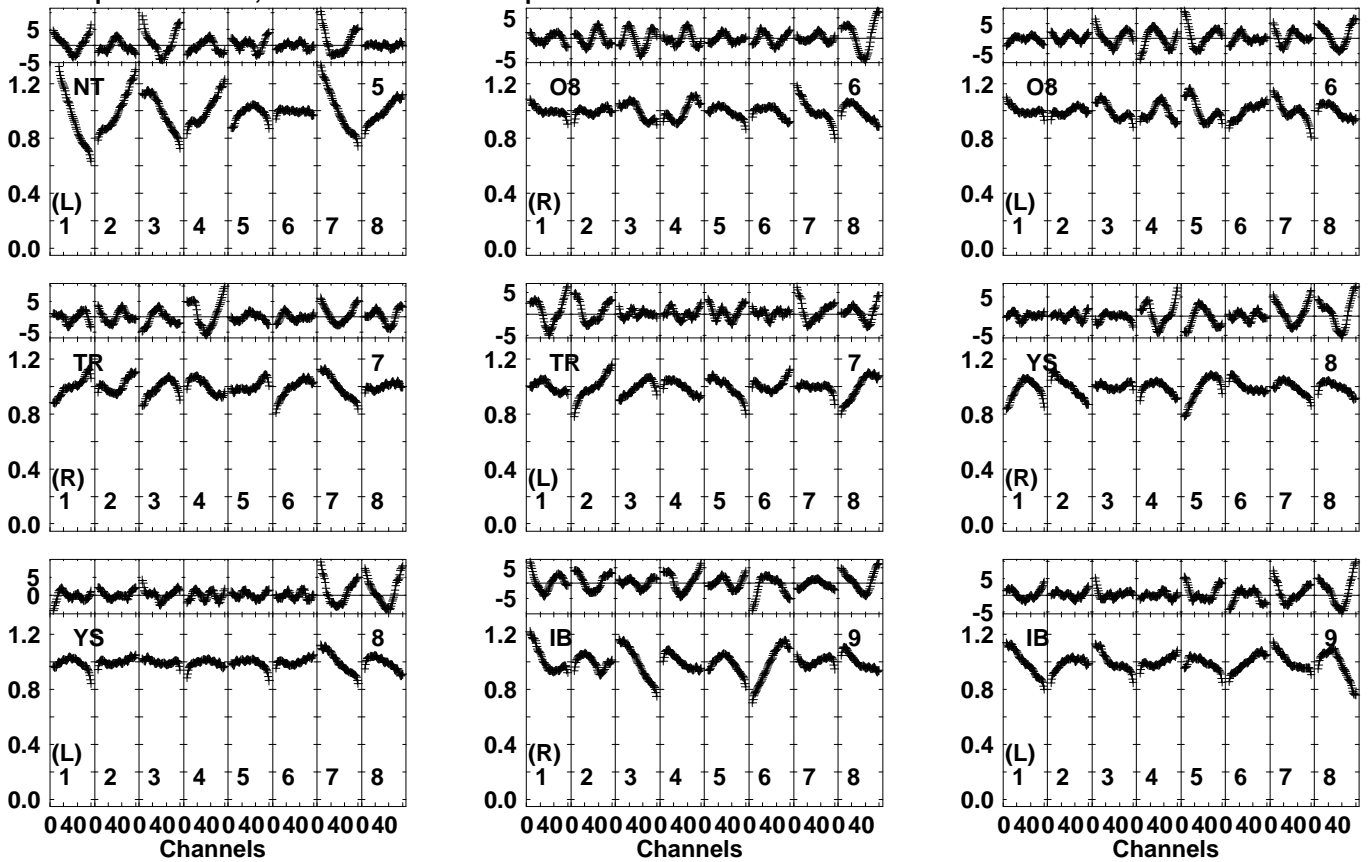

Plot file version 1 created 26-JUN-2023 11:06:07
 ES103H.UVDATA.1
 Freq = 4.7990 GHz, Bw = 32.000 MH Bandpass table # 1

Lower frame: BP ampl Top frame: BP phase
 Bandpass table spectrum Antenna: *
 Timerange: 00/00:00:01 to 999/00:00:00

Plot file version 2 created 26-JUN-2023 11:06:07
 ES103H.UVDATA.1
 Freq = 4.7990 GHz, Bw = 32.000 MH Bandpass table # 1

Lower frame: BP ampl Top frame: BP phase
 Bandpass table spectrum Antenna: *
 Timerange: 00/00:00:01 to 999/00:00:00