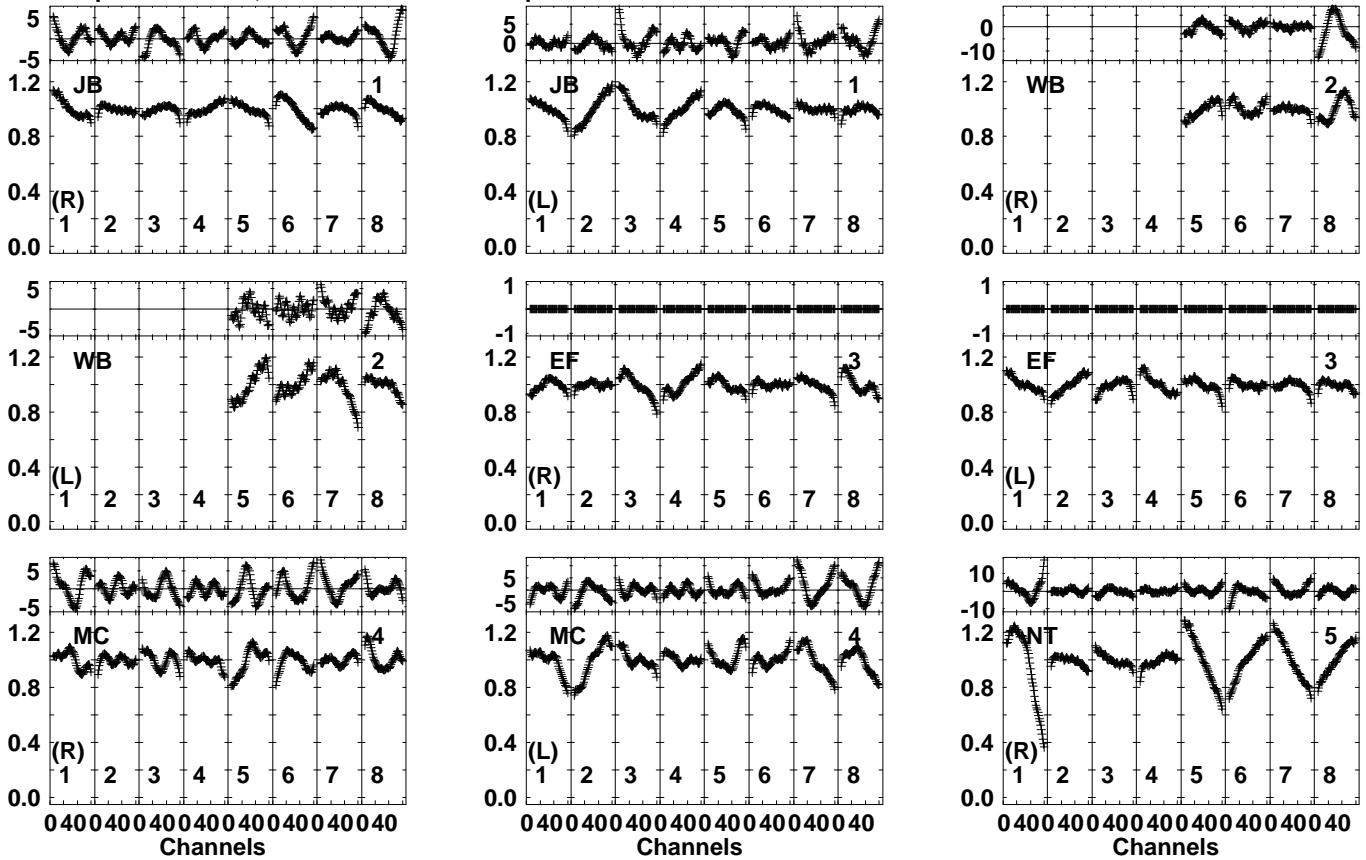

Plot file version 1 created 26-JUN-2023 11:06:07
 ES103H.UVDATA.1
 Freq = 4.7990 GHz, Bw = 32.000 MH Bandpass table # 1

Lower frame: BP ampl Top frame: BP phase
 Bandpass table spectrum Antenna: *
 Timerange: 00/00:00:01 to 999/00:00:00

Plot file version 2 created 26-JUN-2023 11:06:07
 ES103H.UVDATA.1
 Freq = 4.7990 GHz, Bw = 32.000 MH Bandpass table # 1

Lower frame: BP ampl Top frame: BP phase
 Bandpass table spectrum Antenna: *
 Timerange: 00/00:00:01 to 999/00:00:00