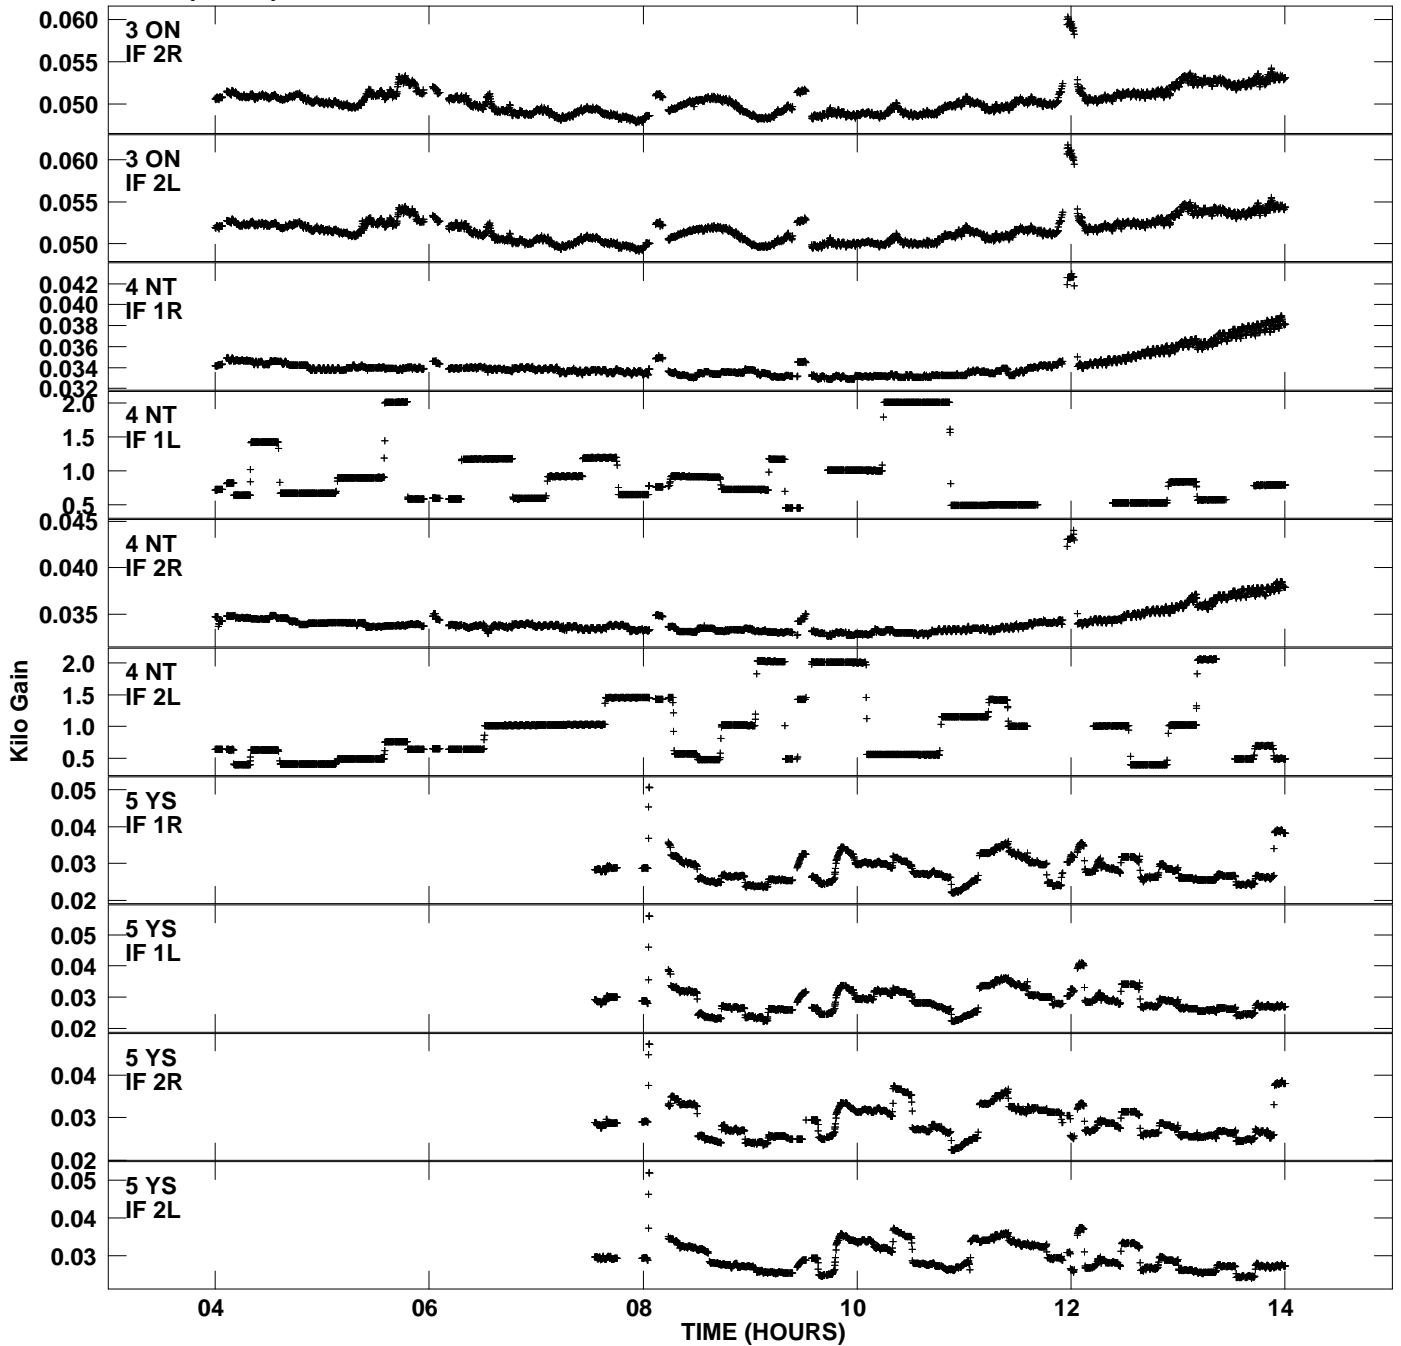

Plot file version 1 created 27-MAR-2013 15:30:00
Gain amp vs UTC time for ET016B.UVDATA.1
CL 2 Rpol & Lpol IF 1 - 2

Plot file version 2 created 27-MAR-2013 15:30:00
Gain amp vs UTC time for ET016B.UVDATA.1
CL 2 Rpol & Lpol IF 1 - 2

Plot file version 3 created 27-MAR-2013 15:30:00
Gain amp vs UTC time for ET016B.UVDATA.1
CL 2 Rpol & Lpol IF 1 - 2

Plot file version 4 created 27-MAR-2013 15:30:00
 Gain amp vs UTC time for ET016B.UVDATA.1
 CL 2 Rpol & Lpol IF 1 - 2