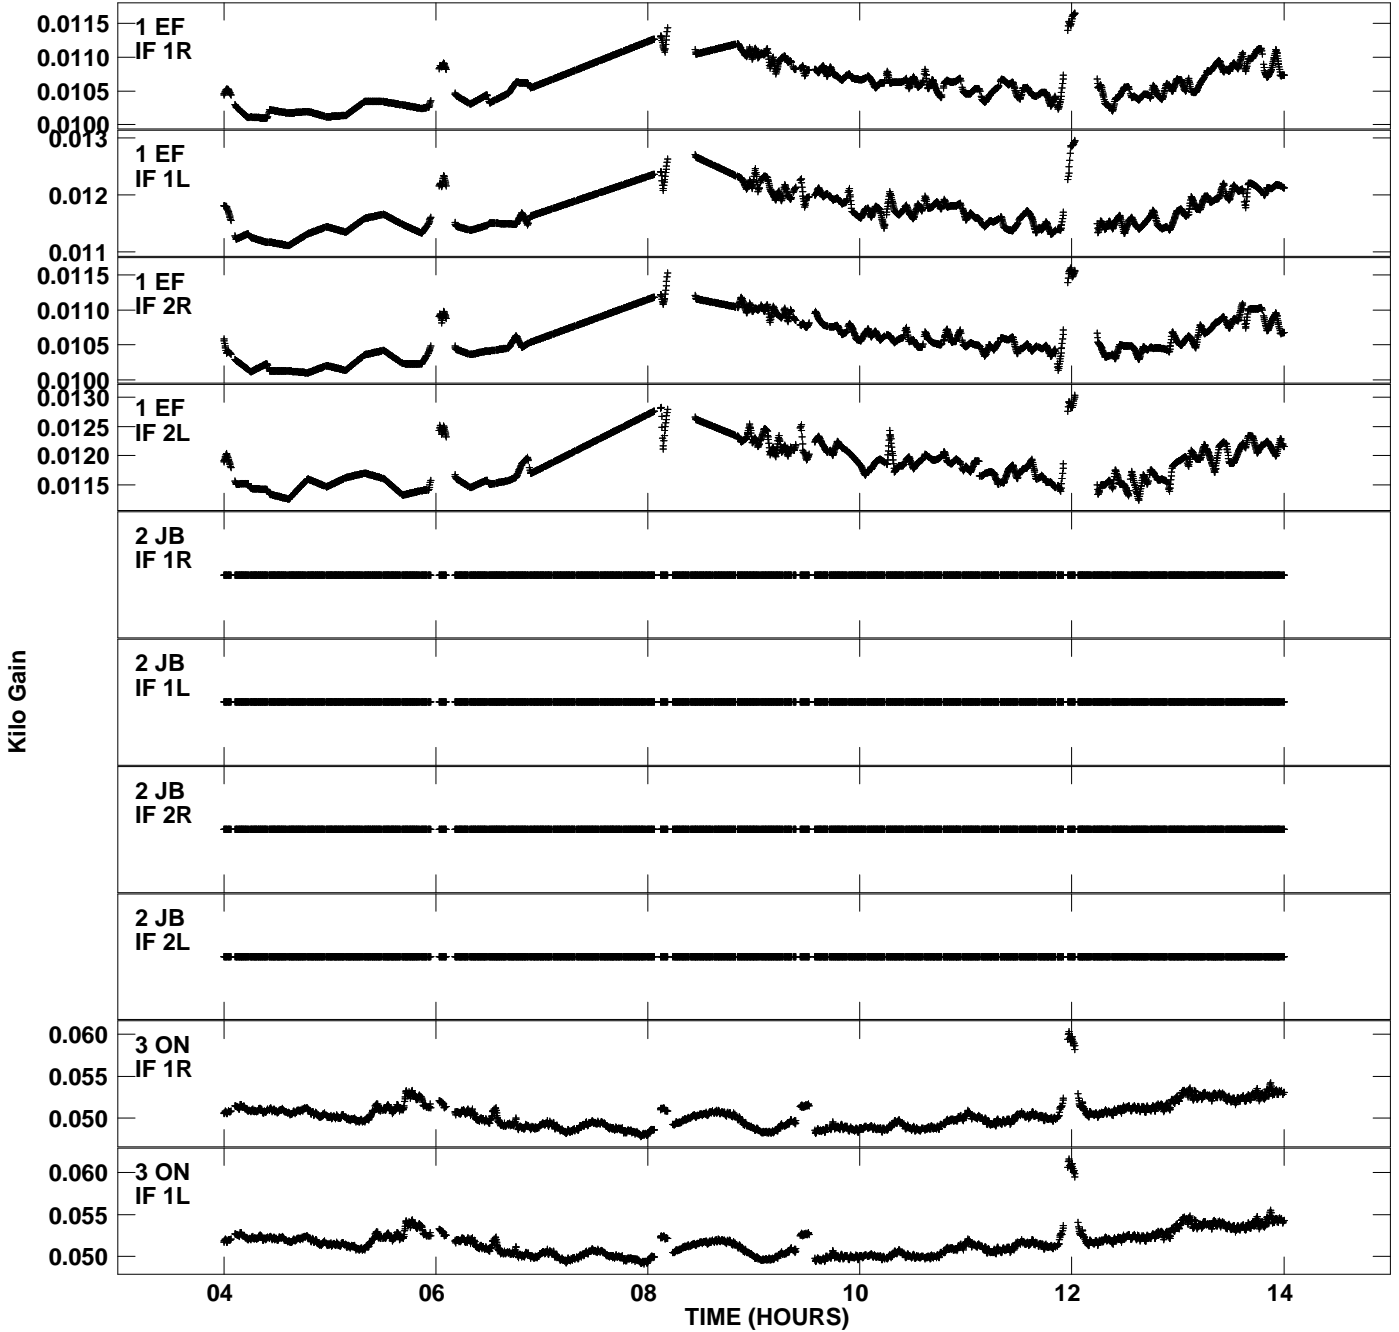

Plot file version 1 created 27-MAR-2013 15:30:00
Gain amp vs UTC time for ET016B.UVDATA.1
CL 2 Rpol & Lpol IF 1 - 2

Plot file version 2 created 27-MAR-2013 15:30:00
Gain amp vs UTC time for ET016B.UVDATA.1
CL 2 Rpol & Lpol IF 1 - 2

Plot file version 3 created 27-MAR-2013 15:30:00
Gain amp vs UTC time for ET016B.UVDATA.1
CL 2 Rpol & Lpol IF 1 - 2

Plot file version 4 created 27-MAR-2013 15:30:00
 Gain amp vs UTC time for ET016B.UVDATA.1
 CL 2 Rpol & Lpol IF 1 - 2