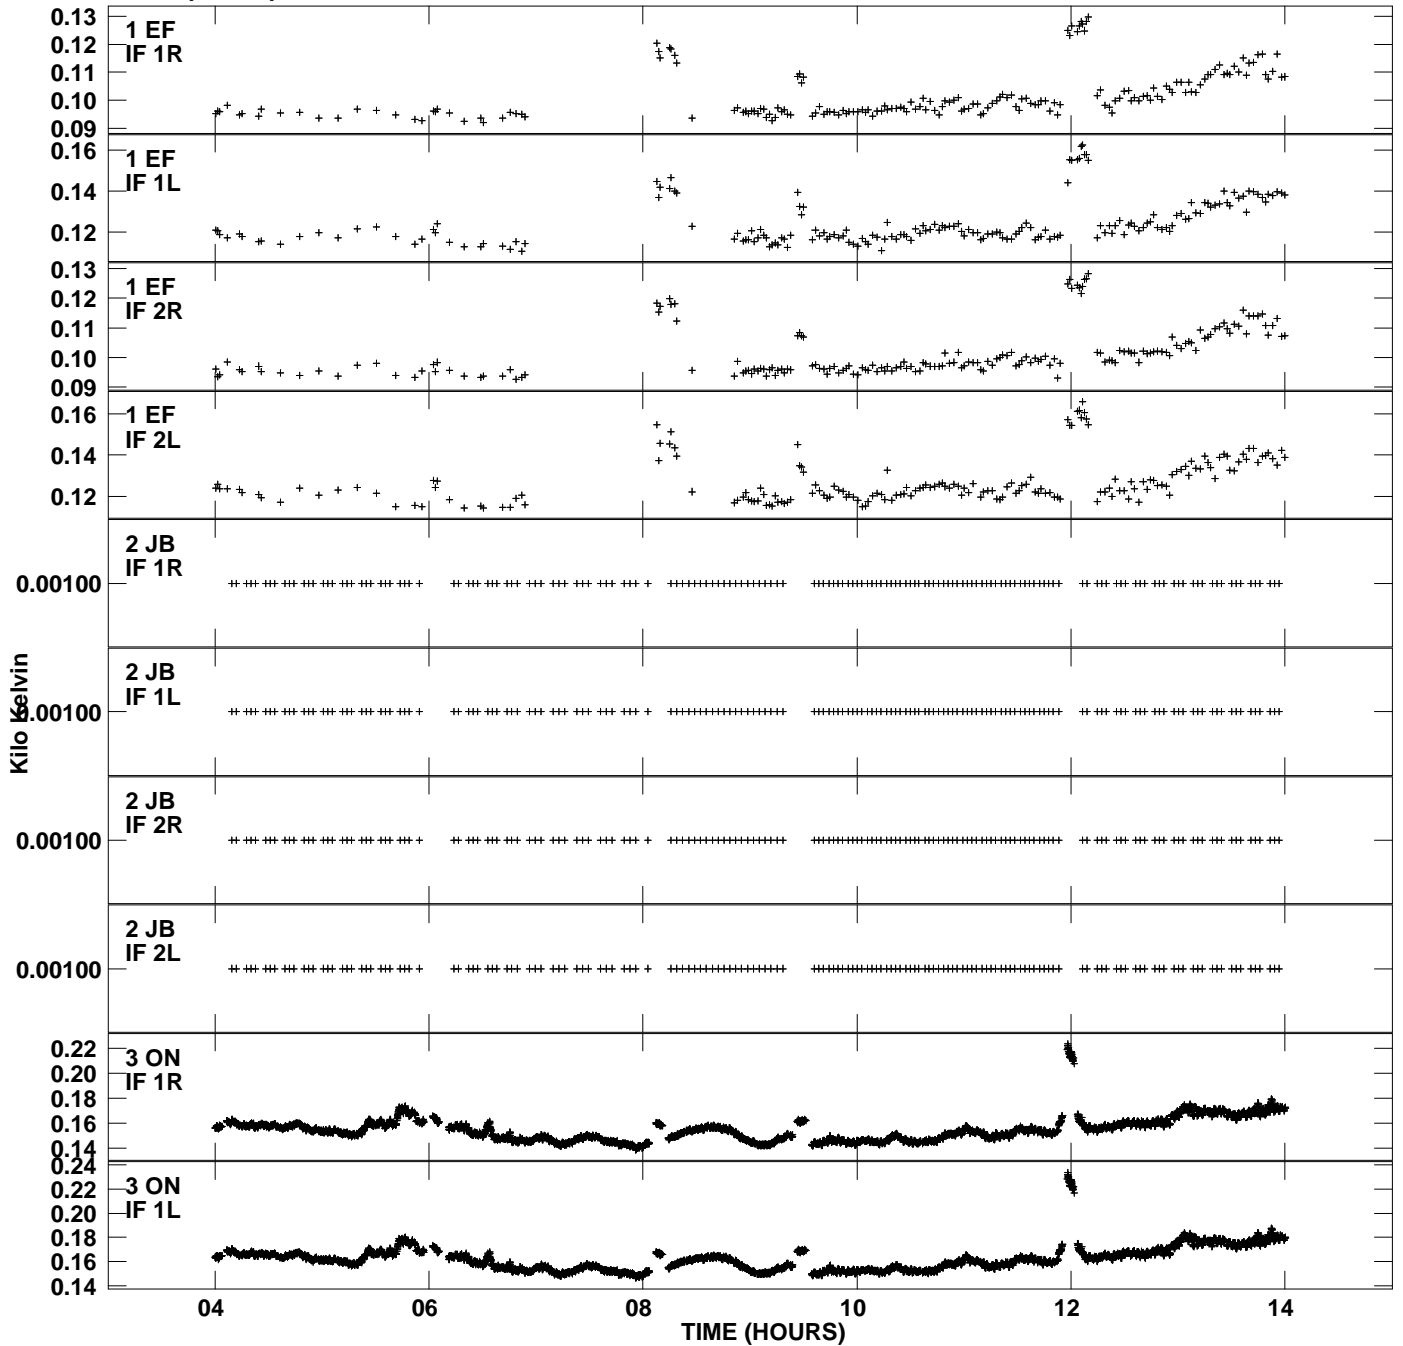

Plot file version 1 created 27-MAR-2013 15:29:58
 Tsys vs UTC time for ET016B.UVDATA.1
 TY 1 Rpol & Lpol IF 1 - 2

Plot file version 2 created 27-MAR-2013 15:29:58
Tsyst vs UTC time for ET016B.UVDATA.1
TY 1 Rpol & Lpol IF 1 - 2

Plot file version 3 created 27-MAR-2013 15:29:58
 Tsys vs UTC time for ET016B.UVDATA.1
 TY 1 Rpol & Lpol IF 1 - 2

Plot file version 4 created 27-MAR-2013 15:29:58
Tsys vs UTC time for ET016B.UVDATA.1
TY 1 Rpol & Lpol IF 1 - 2