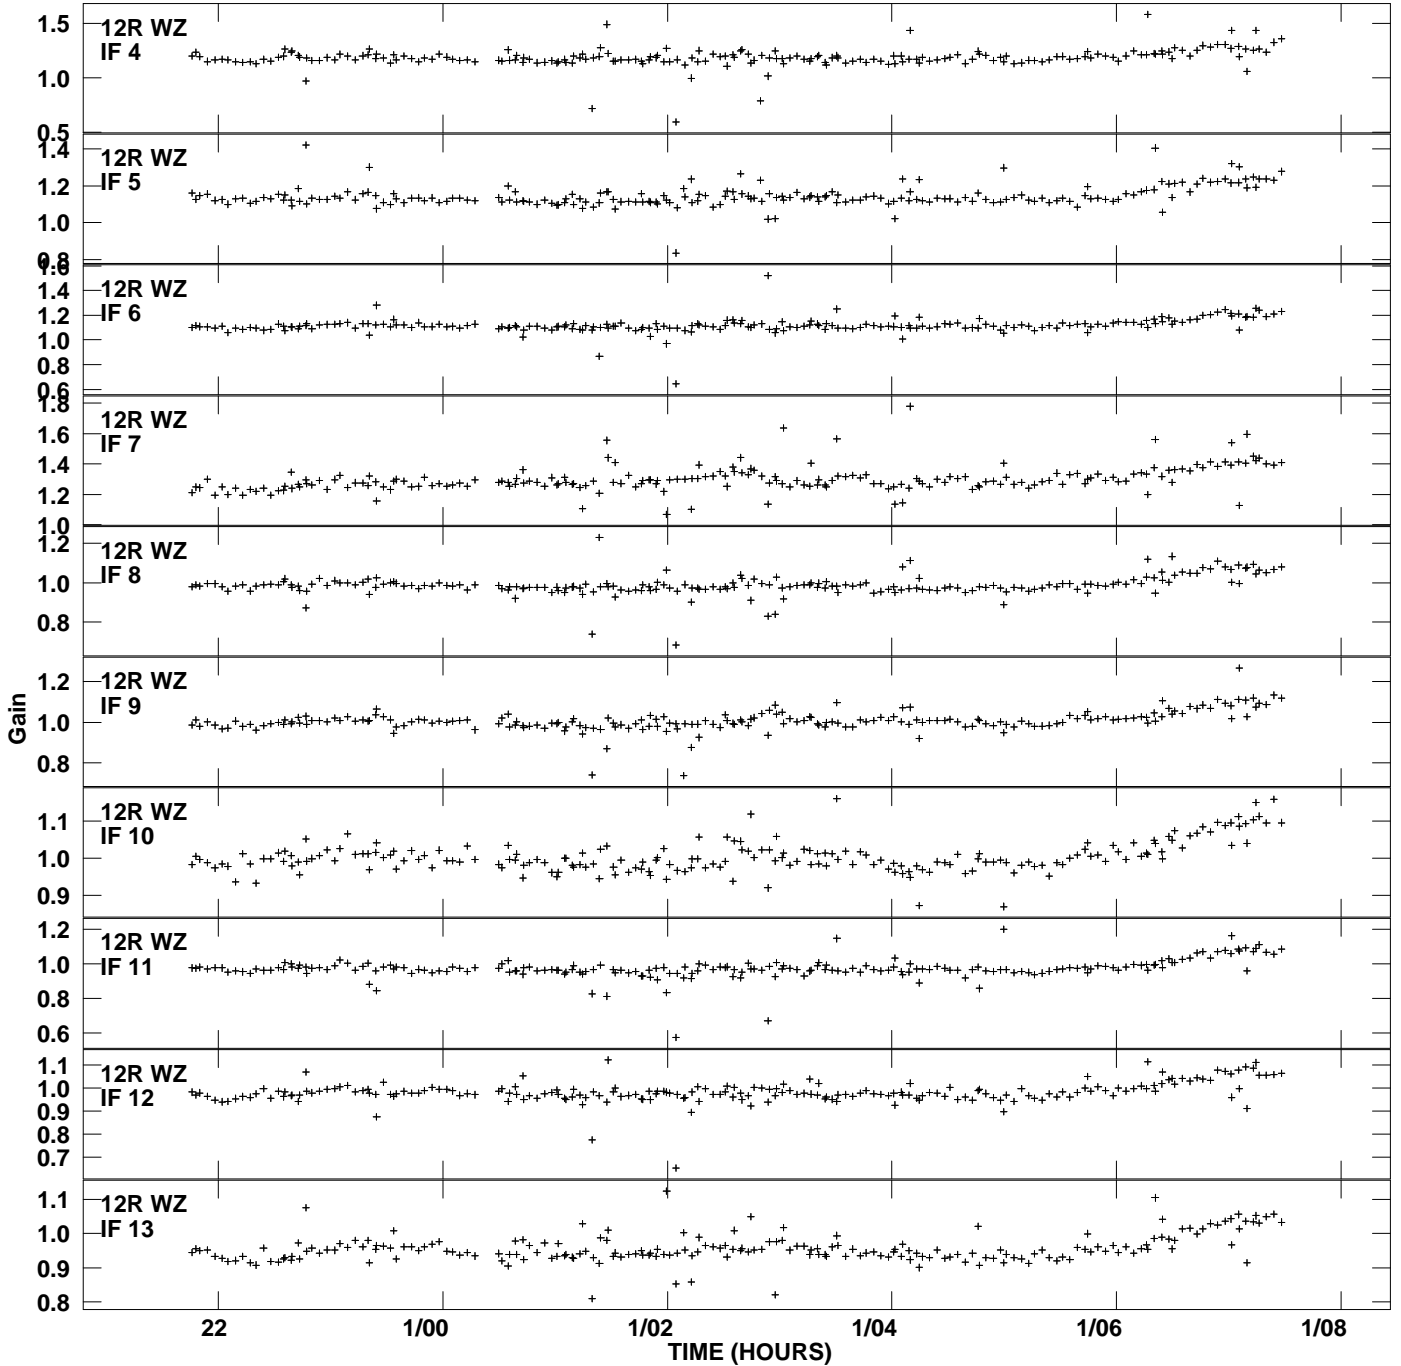

Plot file version 18 created 08-JUN-2012 21:40:37
Gain amp vs UTC time for J1332+4722.MULTI.1
SN 2 Rpol IF 1 - 16