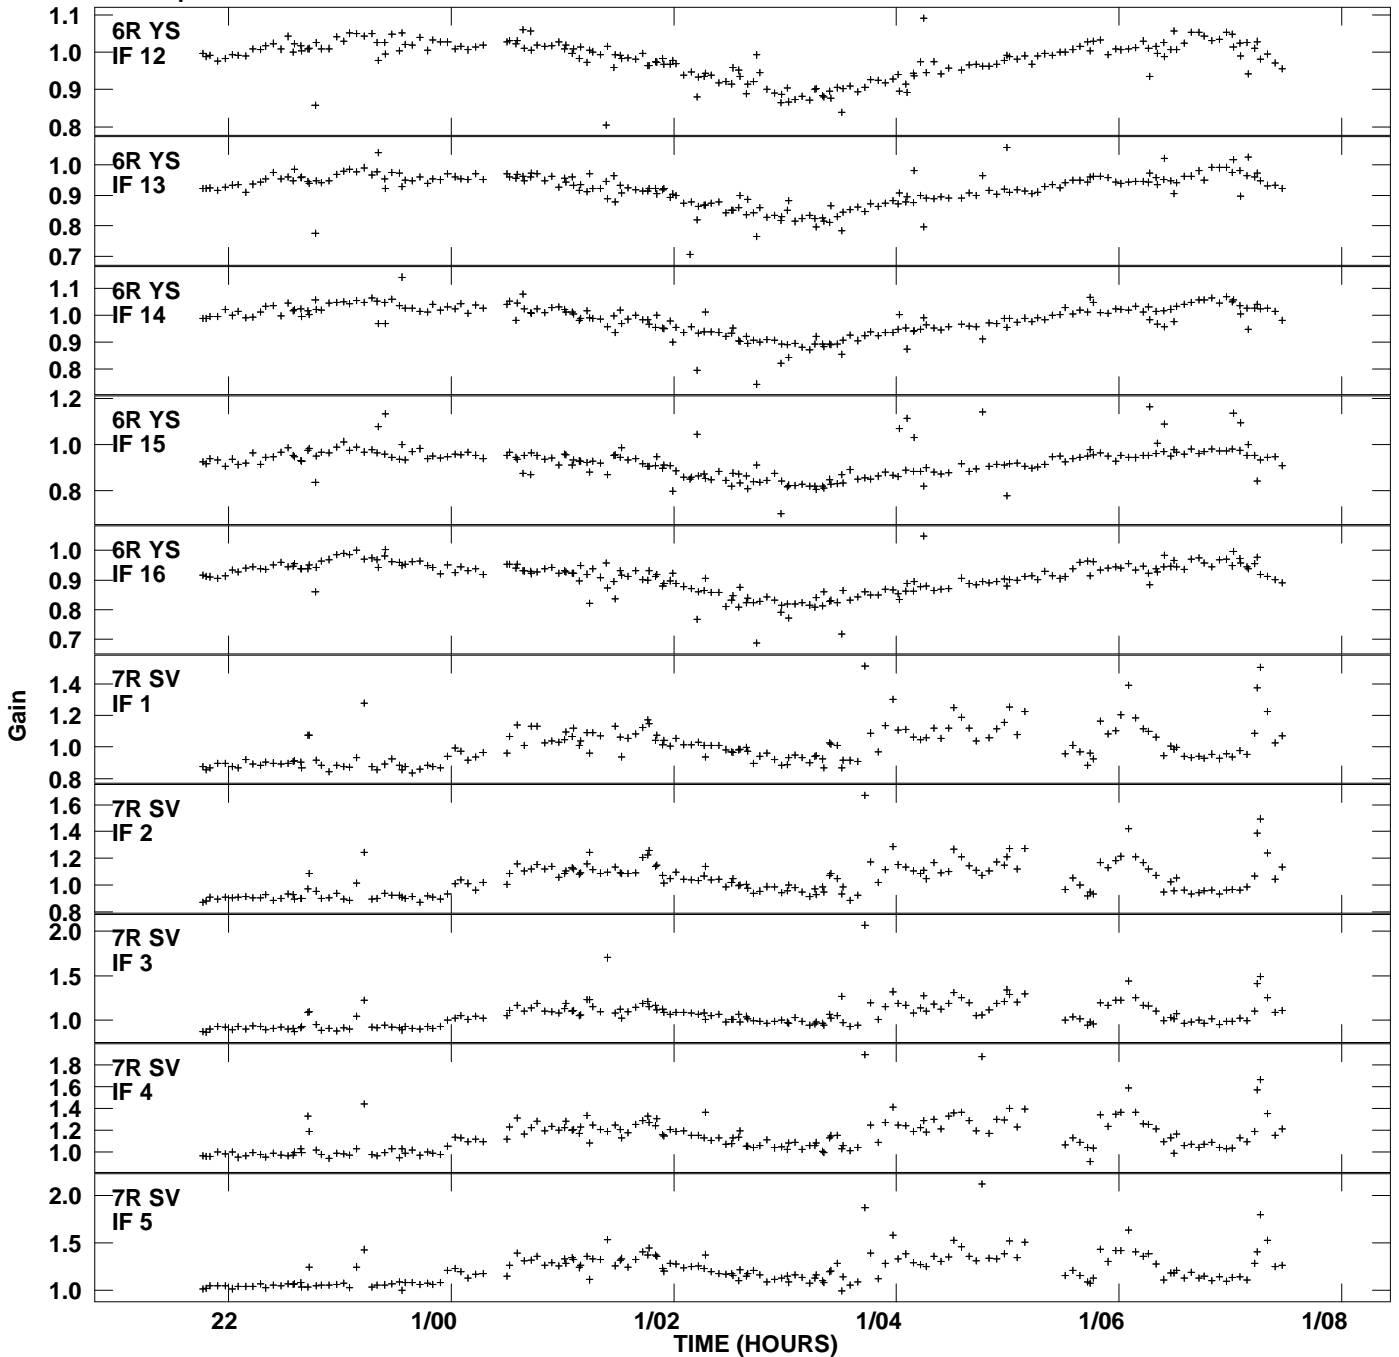

Plot file version 10 created 08-JUN-2012 21:40:37
Gain amp vs UTC time for J1332+4722.MULTI.1
SN 2 Rpol IF 1 - 16