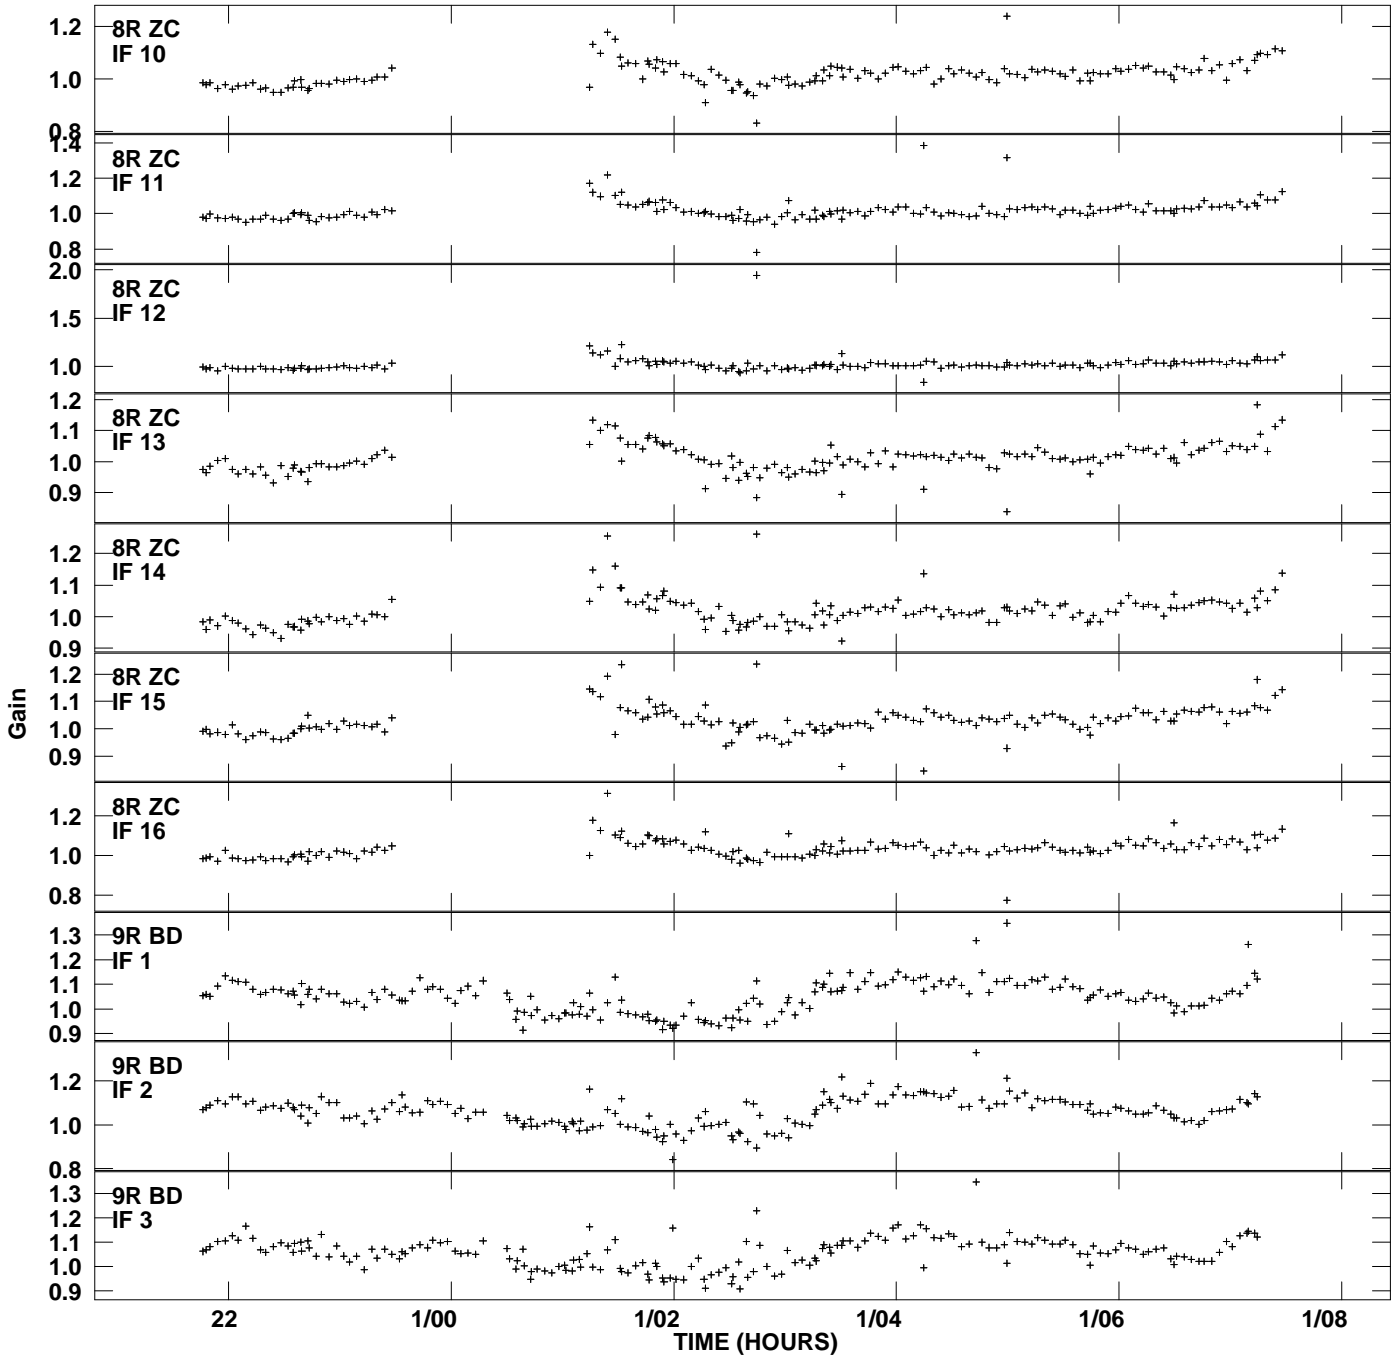

Plot file version 13 created 08-JUN-2012 21:40:37
Gain amp vs UTC time for J1332+4722.MULTI.1
SN 2 Rpol IF 1 - 16