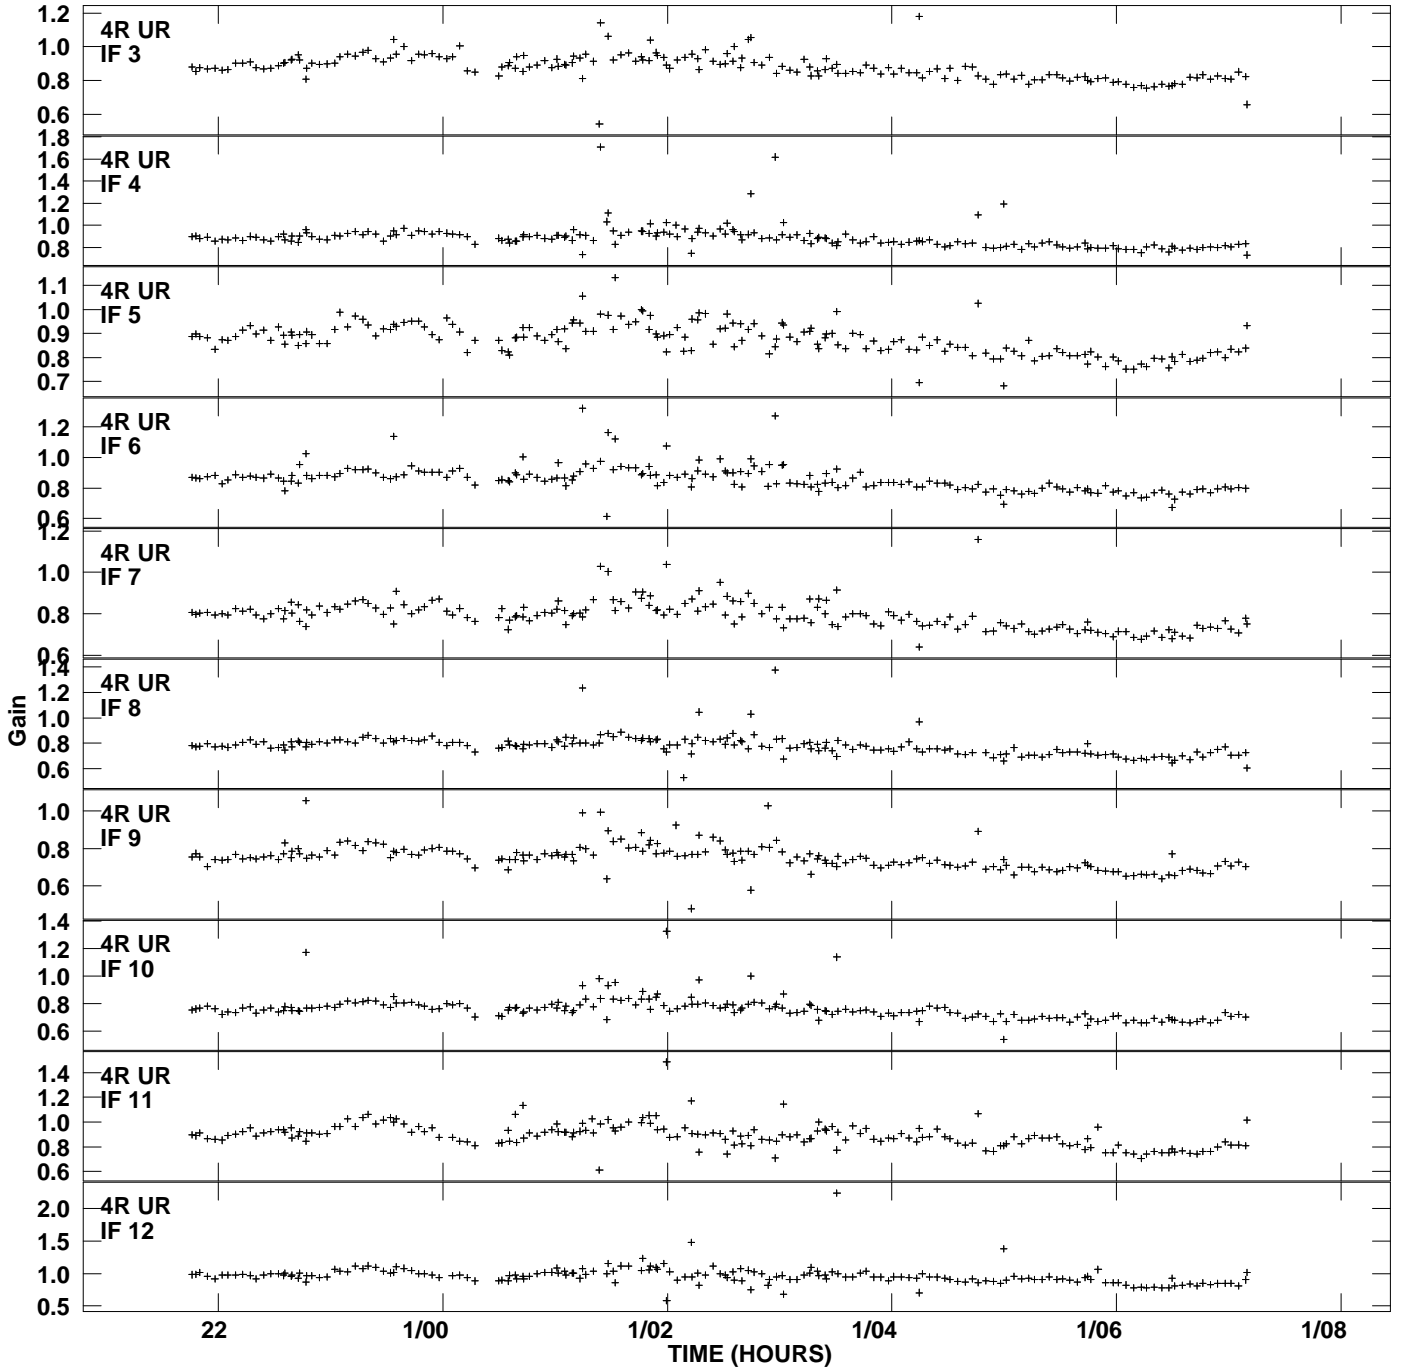

Plot file version 6 created 08-JUN-2012 21:40:37
Gain amp vs UTC time for J1332+4722.MULTI.1
SN 2 Rpol IF 1 - 16