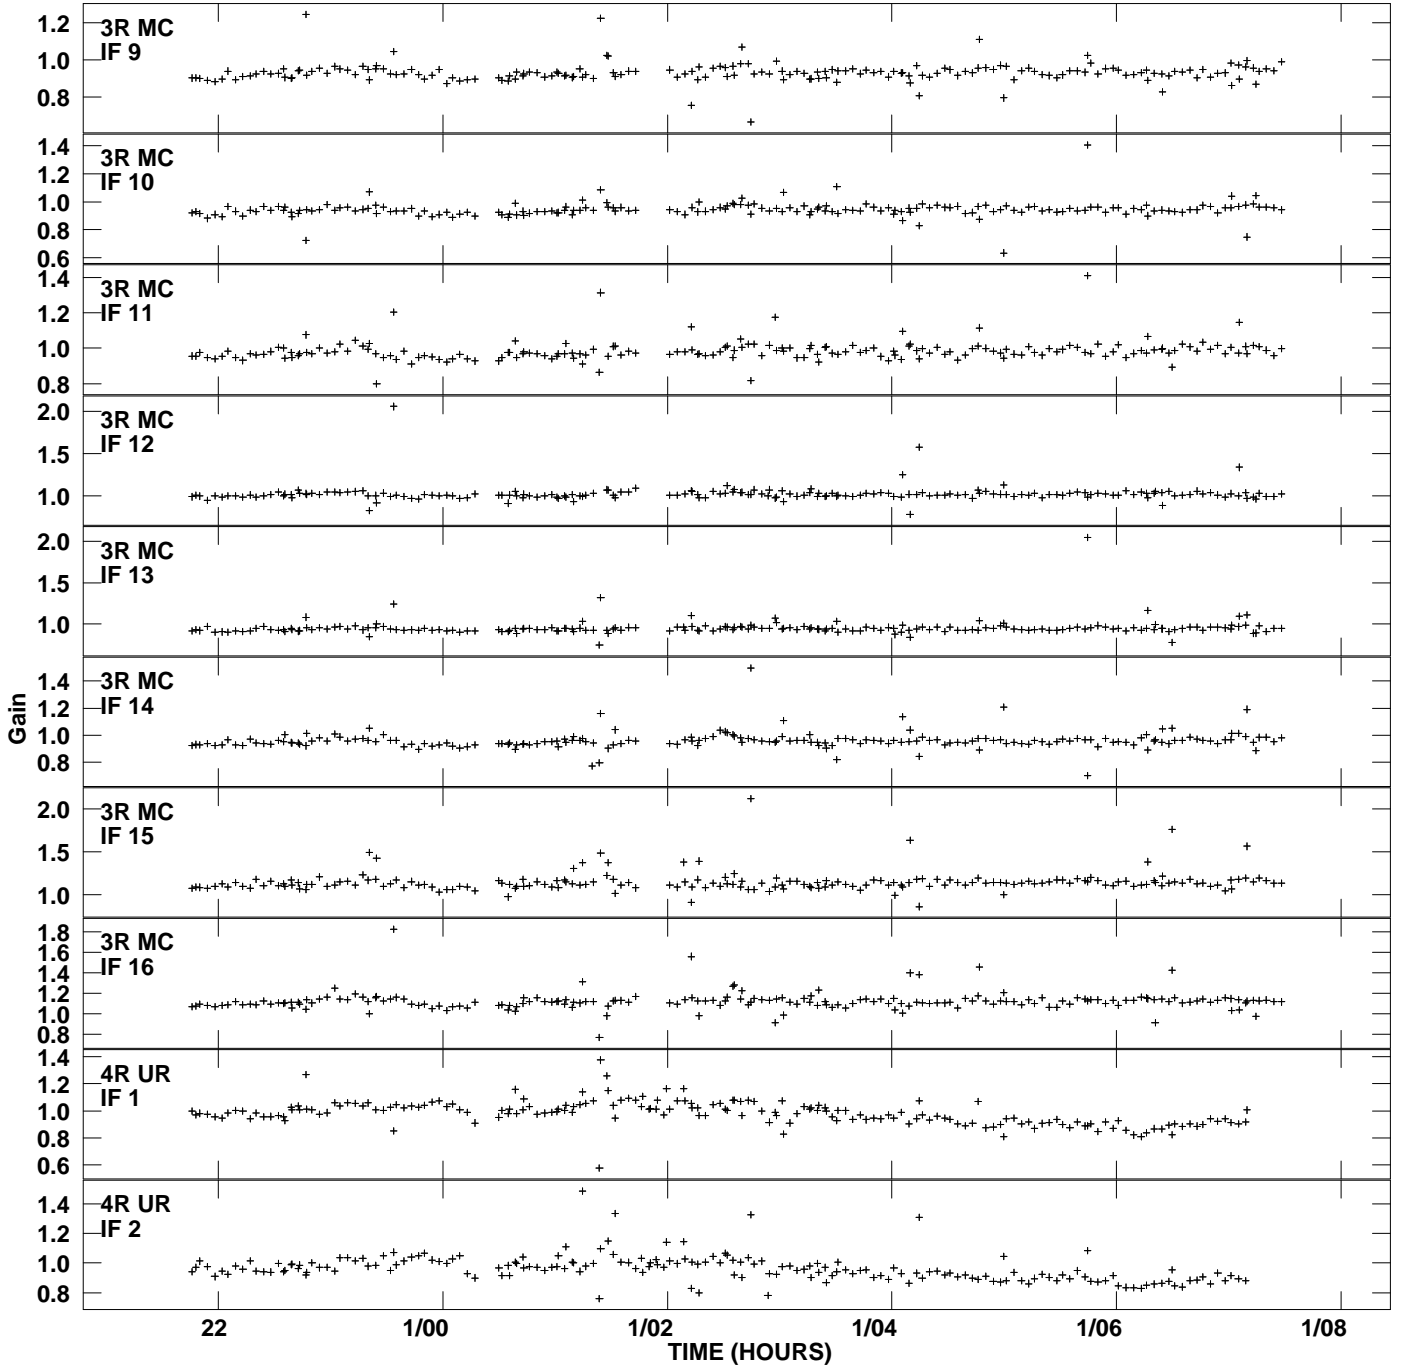

Plot file version 5 created 08-JUN-2012 21:40:37
Gain amp vs UTC time for J1332+4722.MULTI.1
SN 2 Rpol IF 1 - 16