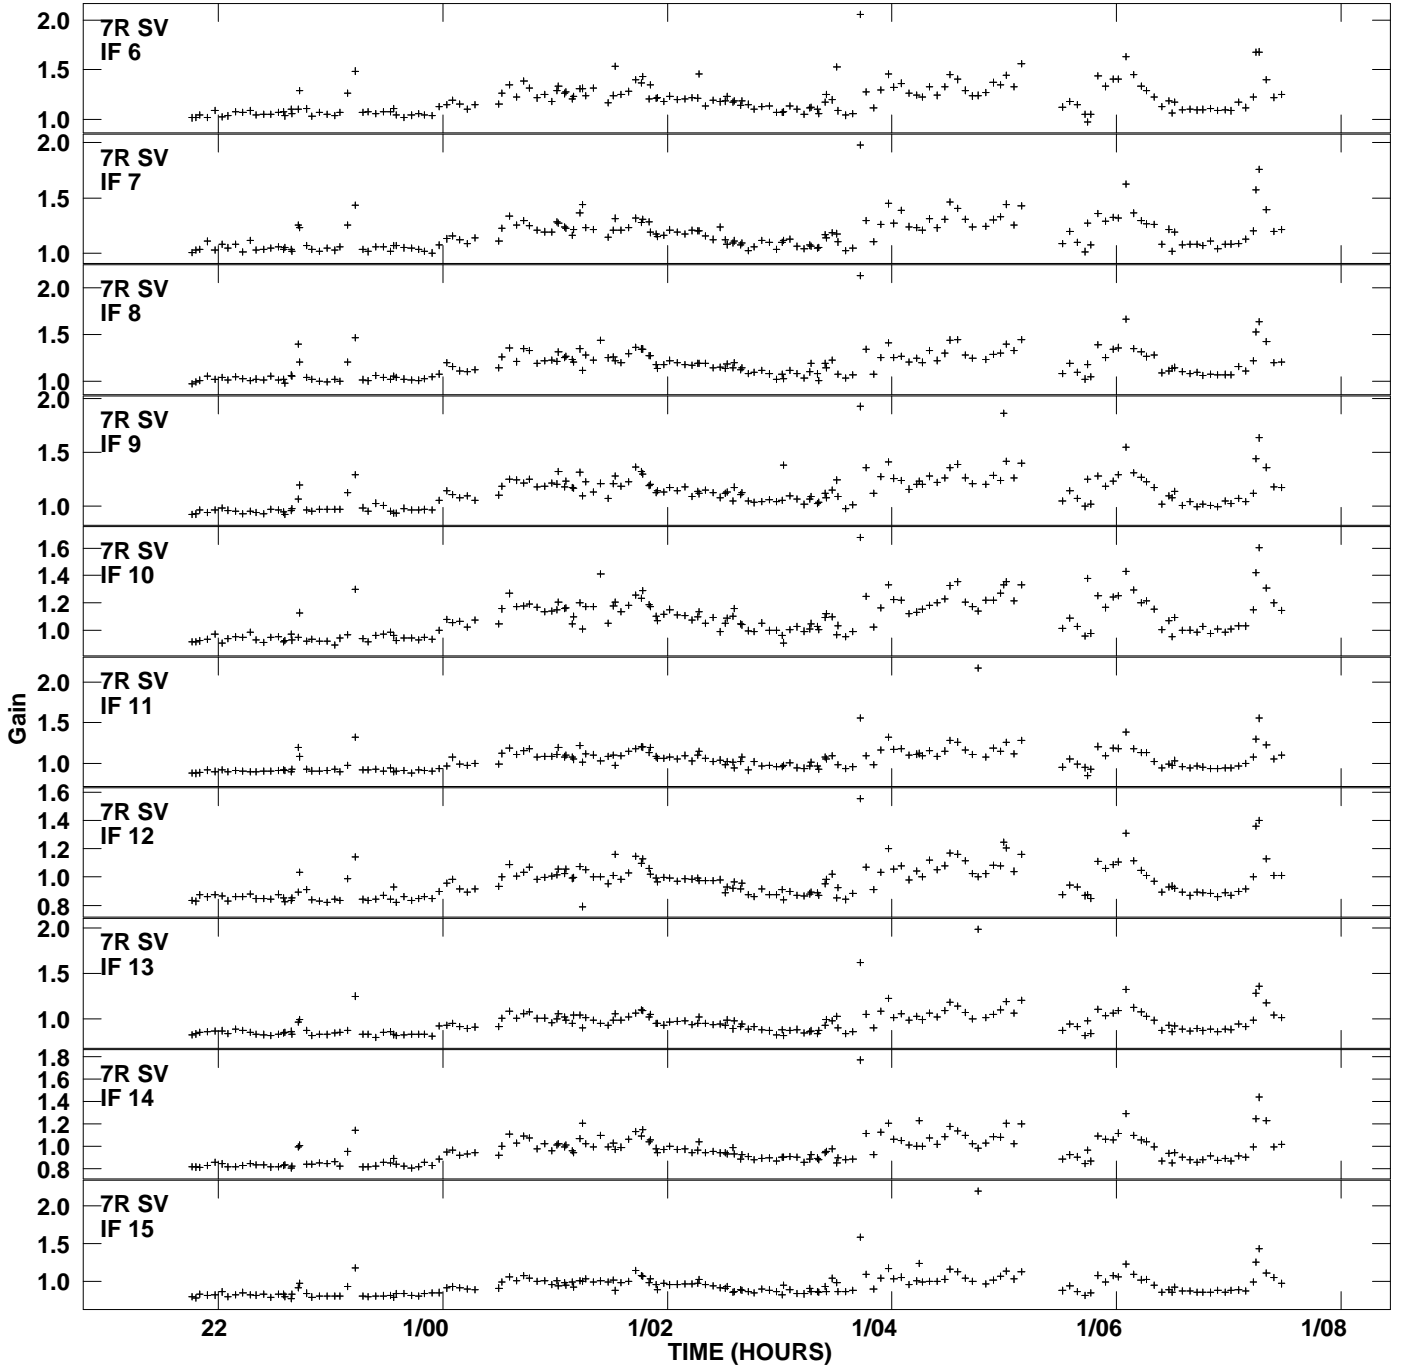

Plot file version 11 created 08-JUN-2012 21:40:37
Gain amp vs UTC time for J1332+4722.MULTI.1
SN 2 Rpol IF 1 - 16