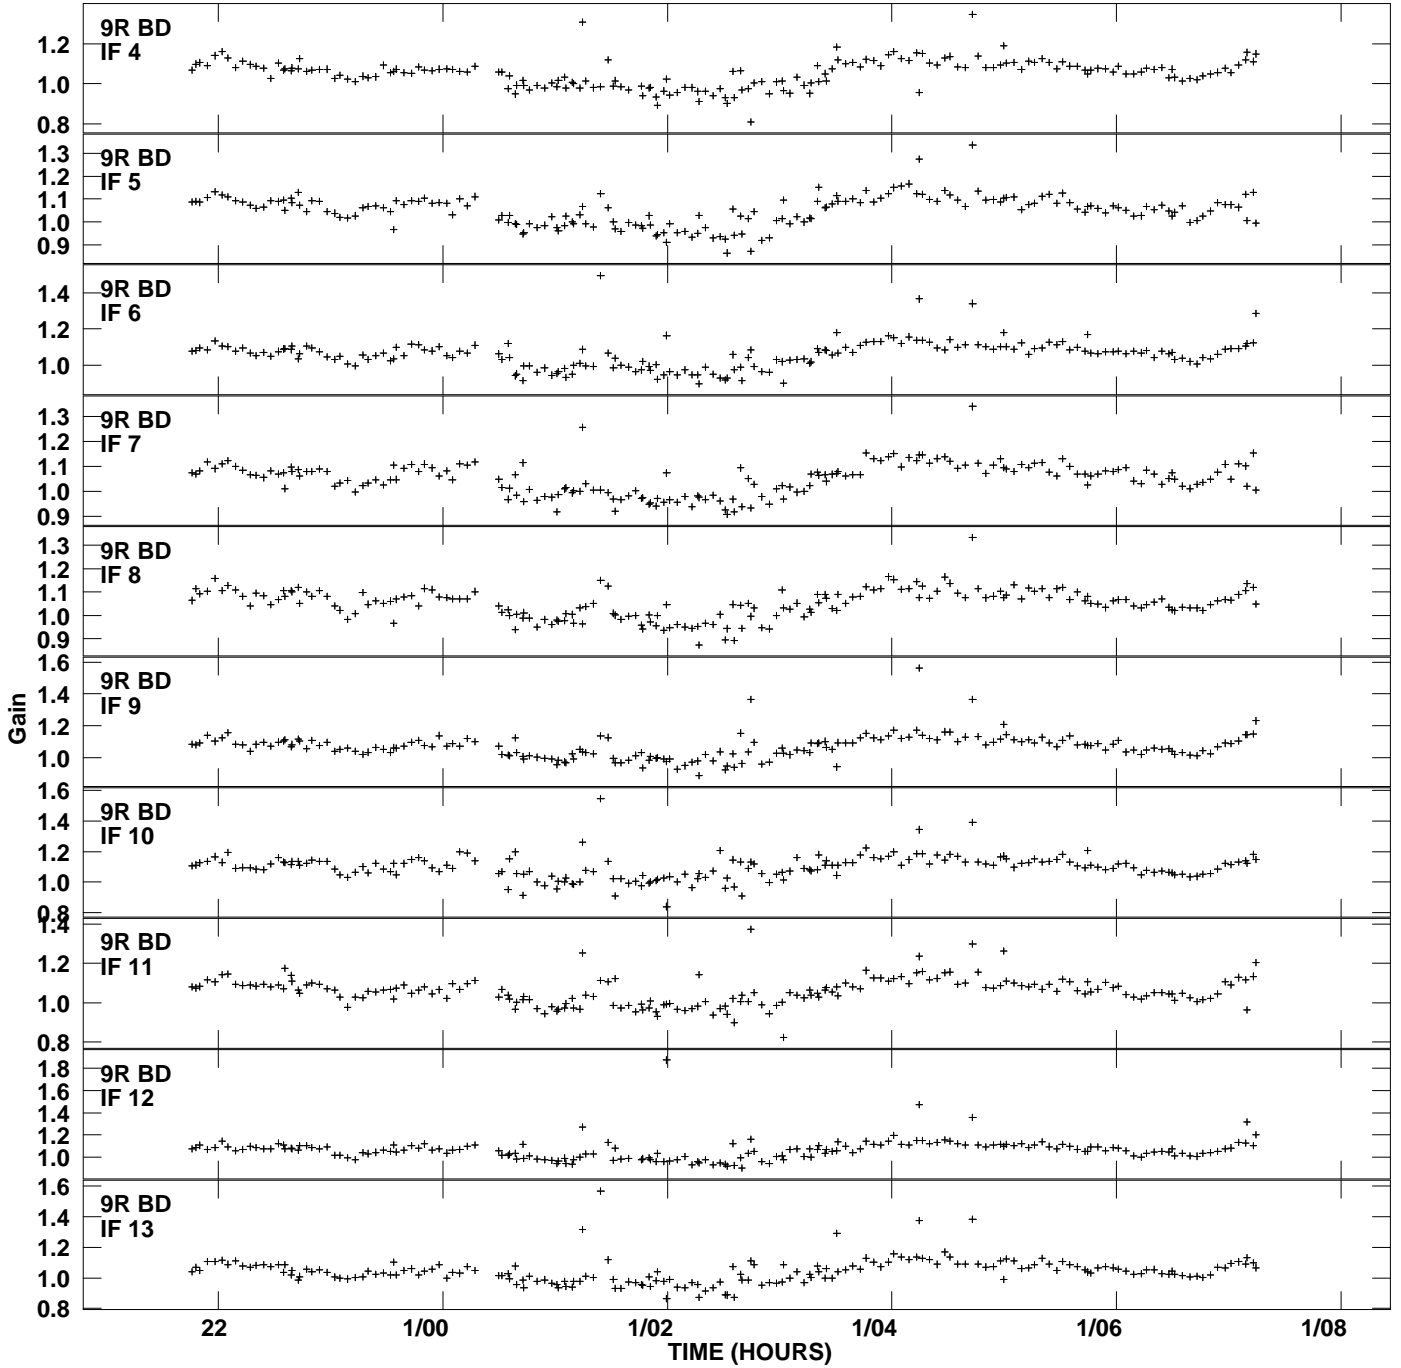

Plot file version 14 created 08-JUN-2012 21:40:37
Gain amp vs UTC time for J1332+4722.MULTI.1
SN 2 Rpol IF 1 - 16