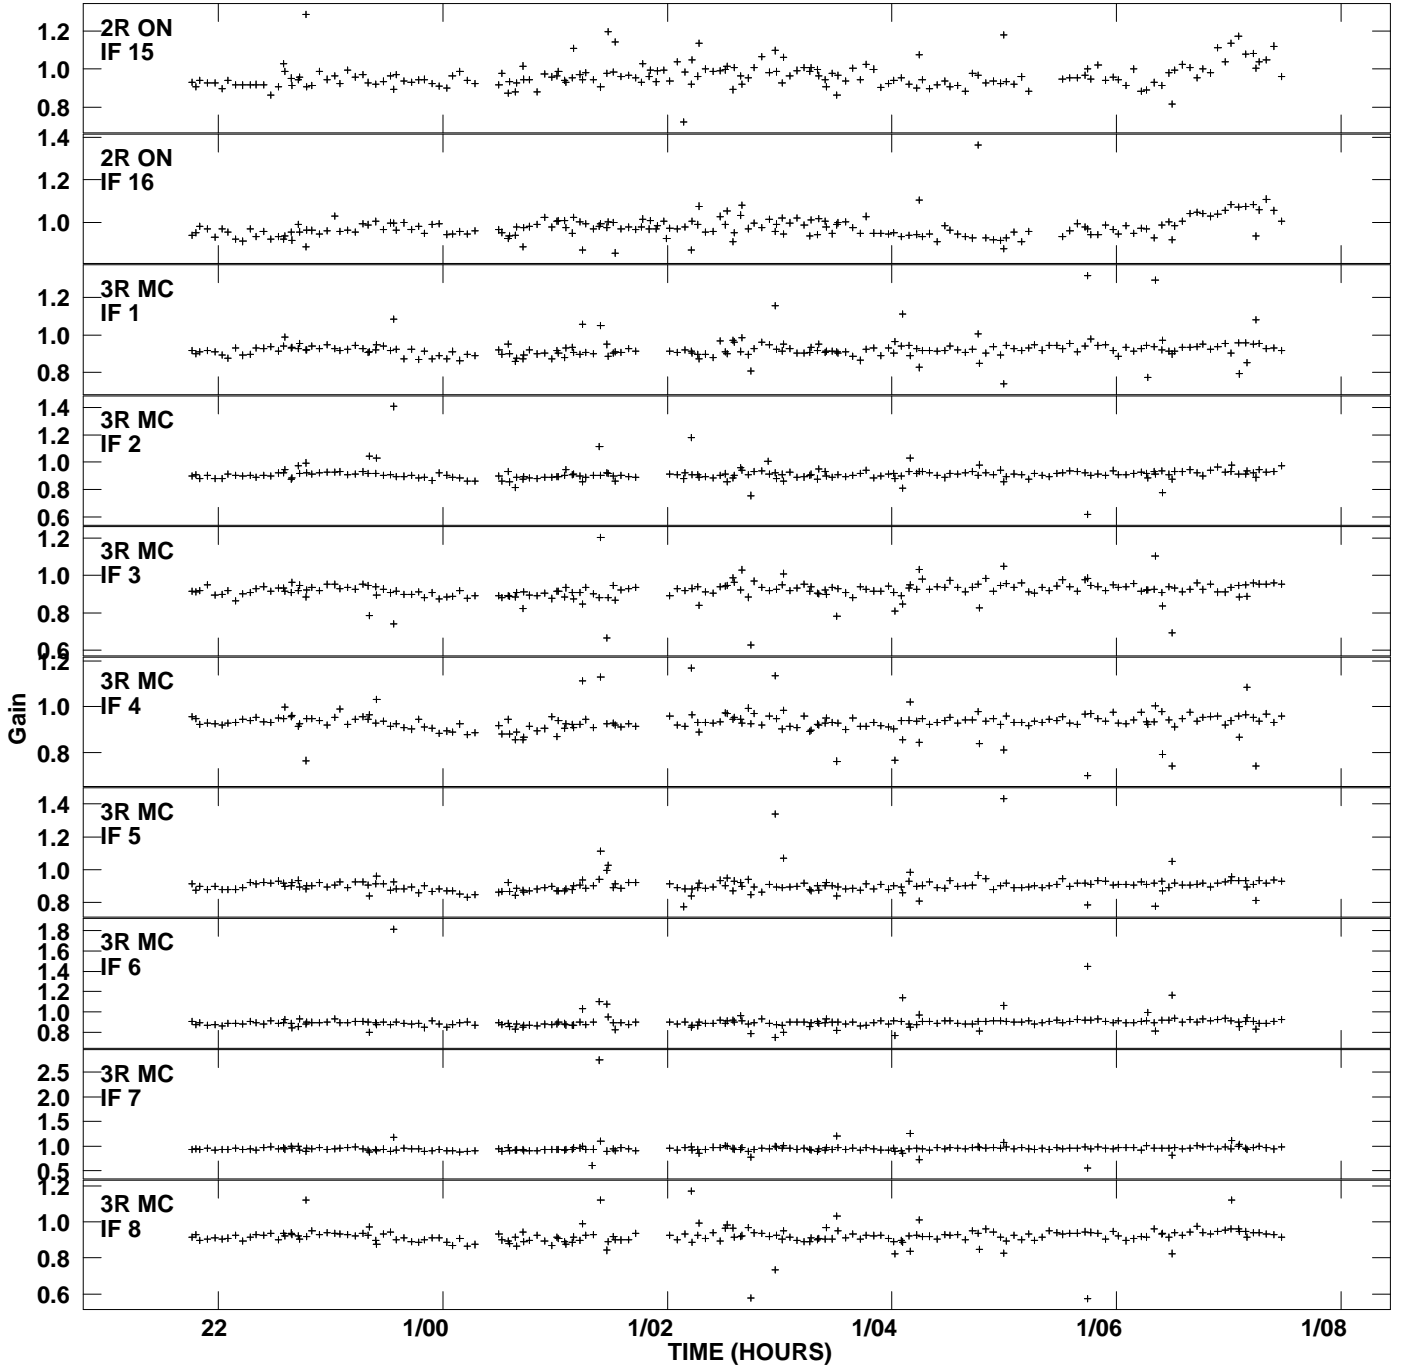

Plot file version 1 created 08-JUN-2012 21:40:37
Gain amp vs UTC time for J1332+4722.MULTI.1
SN 2 Rpol IF 1 - 16

Plot file version 2 created 08-JUN-2012 21:40:37
Gain amp vs UTC time for J1332+4722.MULTI.1
SN 2 Rpol IF 1 - 16

Plot file version 3 created 08-JUN-2012 21:40:37
Gain amp vs UTC time for J1332+4722.MULTI.1
SN 2 Rpol IF 1 - 16

Plot file version 4 created 08-JUN-2012 21:40:37
Gain amp vs UTC time for J1332+4722.MULTI.1
SN 2 Rpol IF 1 - 16