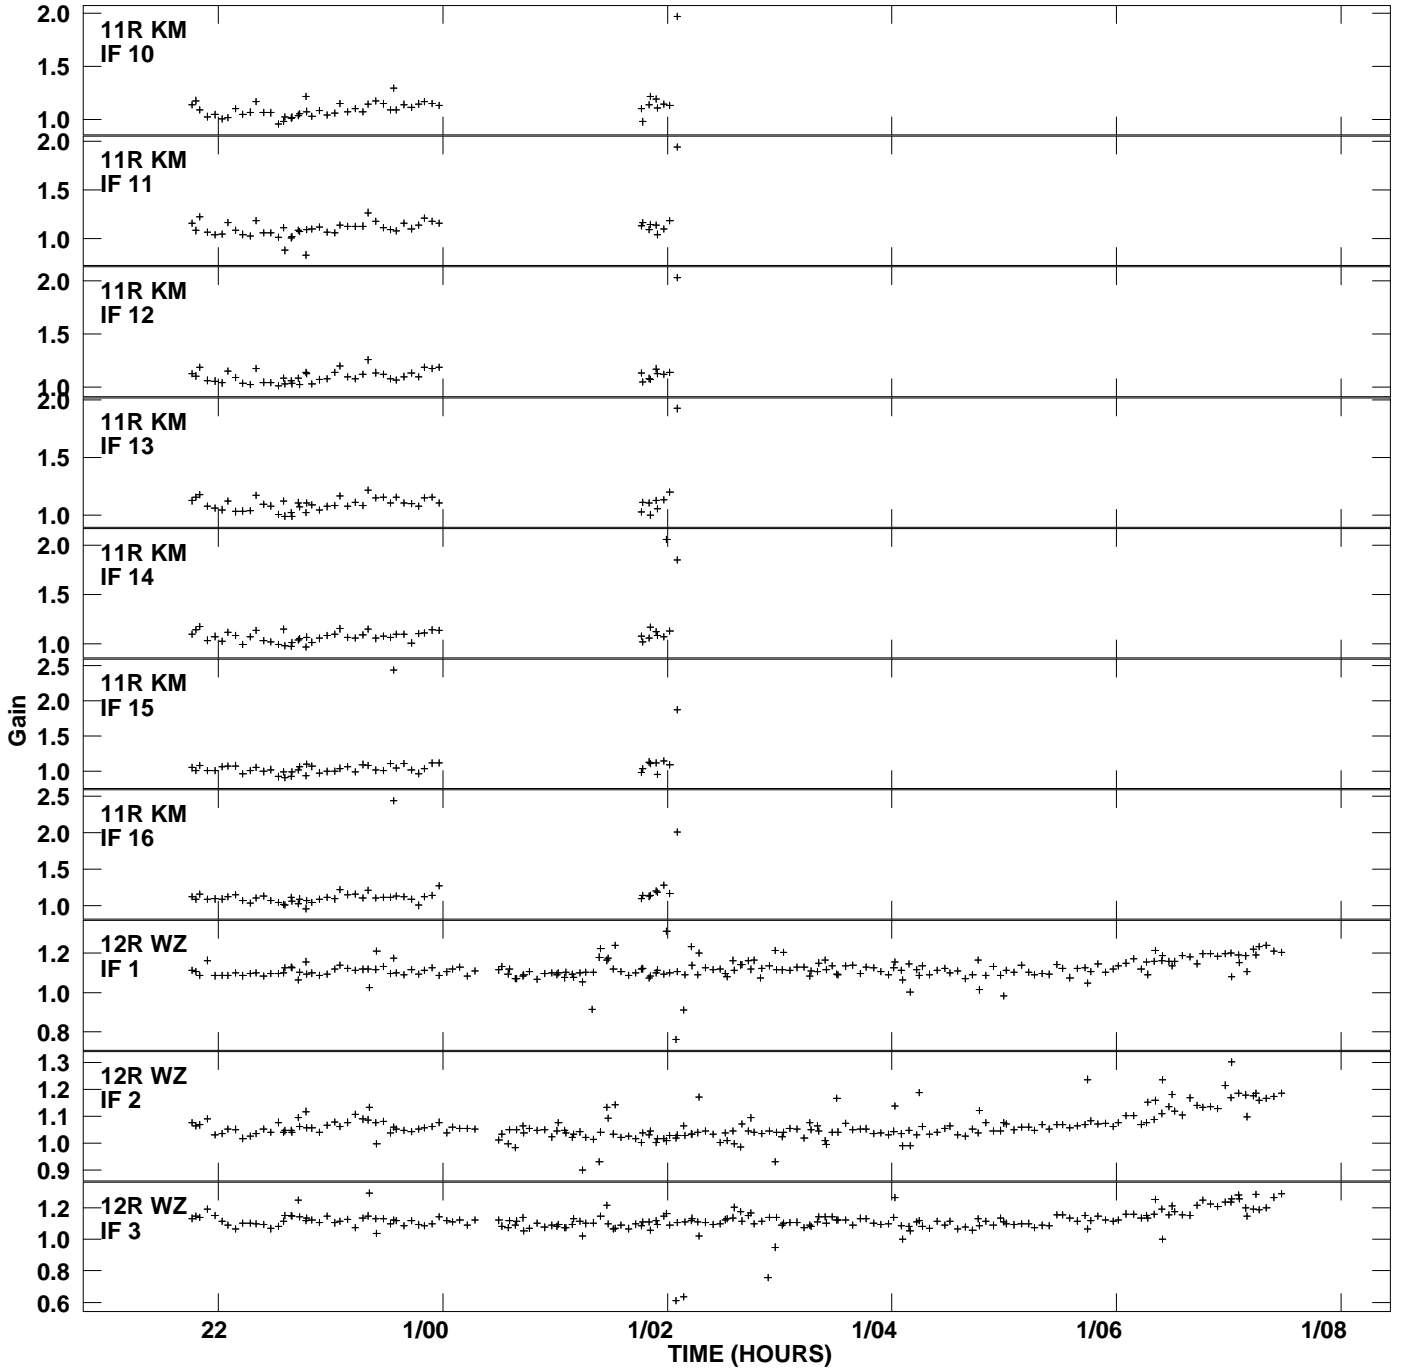

Plot file version 17 created 08-JUN-2012 21:40:37
Gain amp vs UTC time for J1332+4722.MULTI.1
SN 2 Rpol IF 1 - 16