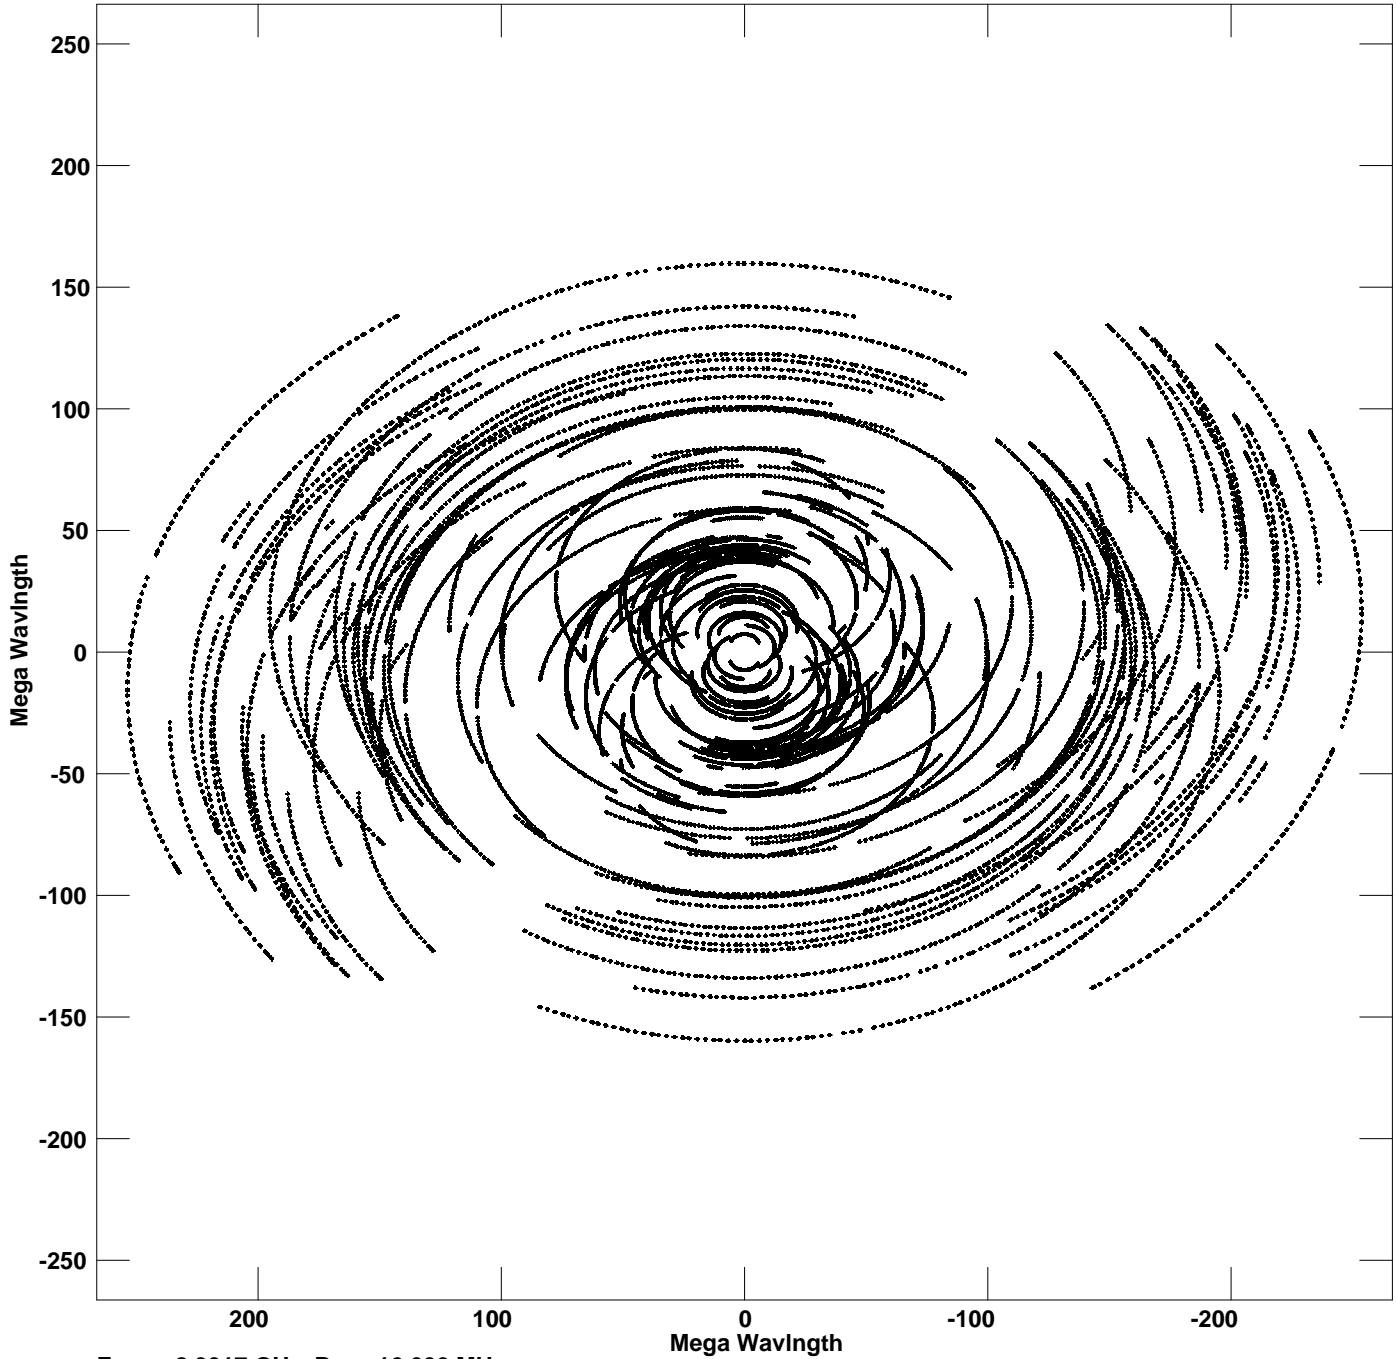

Plot file version 1 created 08-JUN-2012 21:48:32
V vs U for J1332+4722.MULTI.1 Source:J1332+4722
Ants * - * Stokes I IF# 1 - 16 Chan# 1

Freq = 8.3317 GHz, Bw = 16.000 MHz