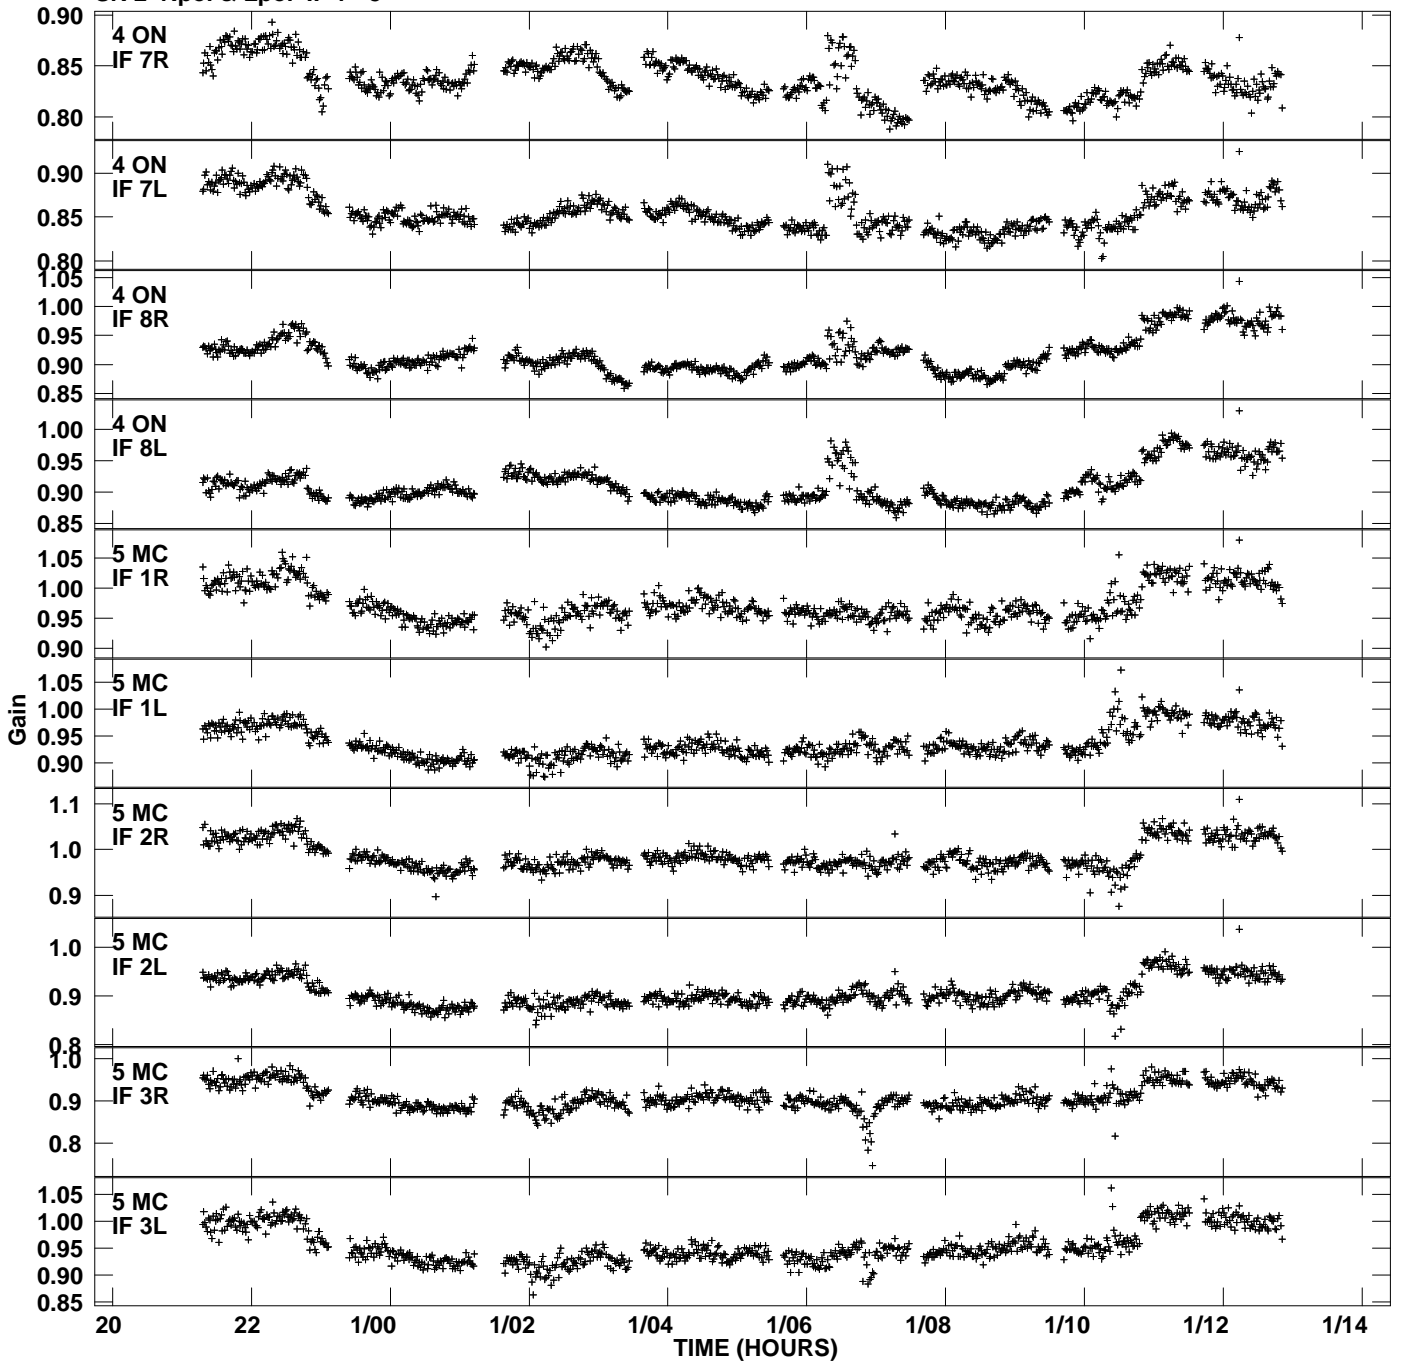

Plot file version 1 created 15-JUL-2013 16:46:02  
Gain amp vs UTC time for NGC6251.MULTI.1  
SN 2 Rpol & Lpol IF 1 - 8

Plot file version 2 created 15-JUL-2013 16:46:02  
Gain amp vs UTC time for NGC6251.MULTI.1  
SN 2 Rpol & Lpol IF 1 - 8

Plot file version 3 created 15-JUL-2013 16:46:02  
Gain amp vs UTC time for NGC6251.MULTI.1  
SN 2 Rpol & Lpol IF 1 - 8

Plot file version 4 created 15-JUL-2013 16:46:02  
Gain amp vs UTC time for NGC6251.MULTI.1  
SN 2 Rpol & Lpol IF 1 - 8

Plot file version 5 created 15-JUL-2013 16:46:02  
Gain amp vs UTC time for NGC6251.MULTI.1  
SN 2 Rpol & Lpol IF 1 - 8

Plot file version 6 created 15-JUL-2013 16:46:02  
Gain amp vs UTC time for NGC6251.MULTI.1  
SN 2 Rpol & Lpol IF 1 - 8

Plot file version 7 created 15-JUL-2013 16:46:02  
Gain amp vs UTC time for NGC6251.MULTI.1  
SN 2 Rpol & Lpol IF 1 - 8

Plot file version 8 created 15-JUL-2013 16:46:02  
Gain amp vs UTC time for NGC6251.MULTI.1  
SN 2 Rpol & Lpol IF 1 - 8