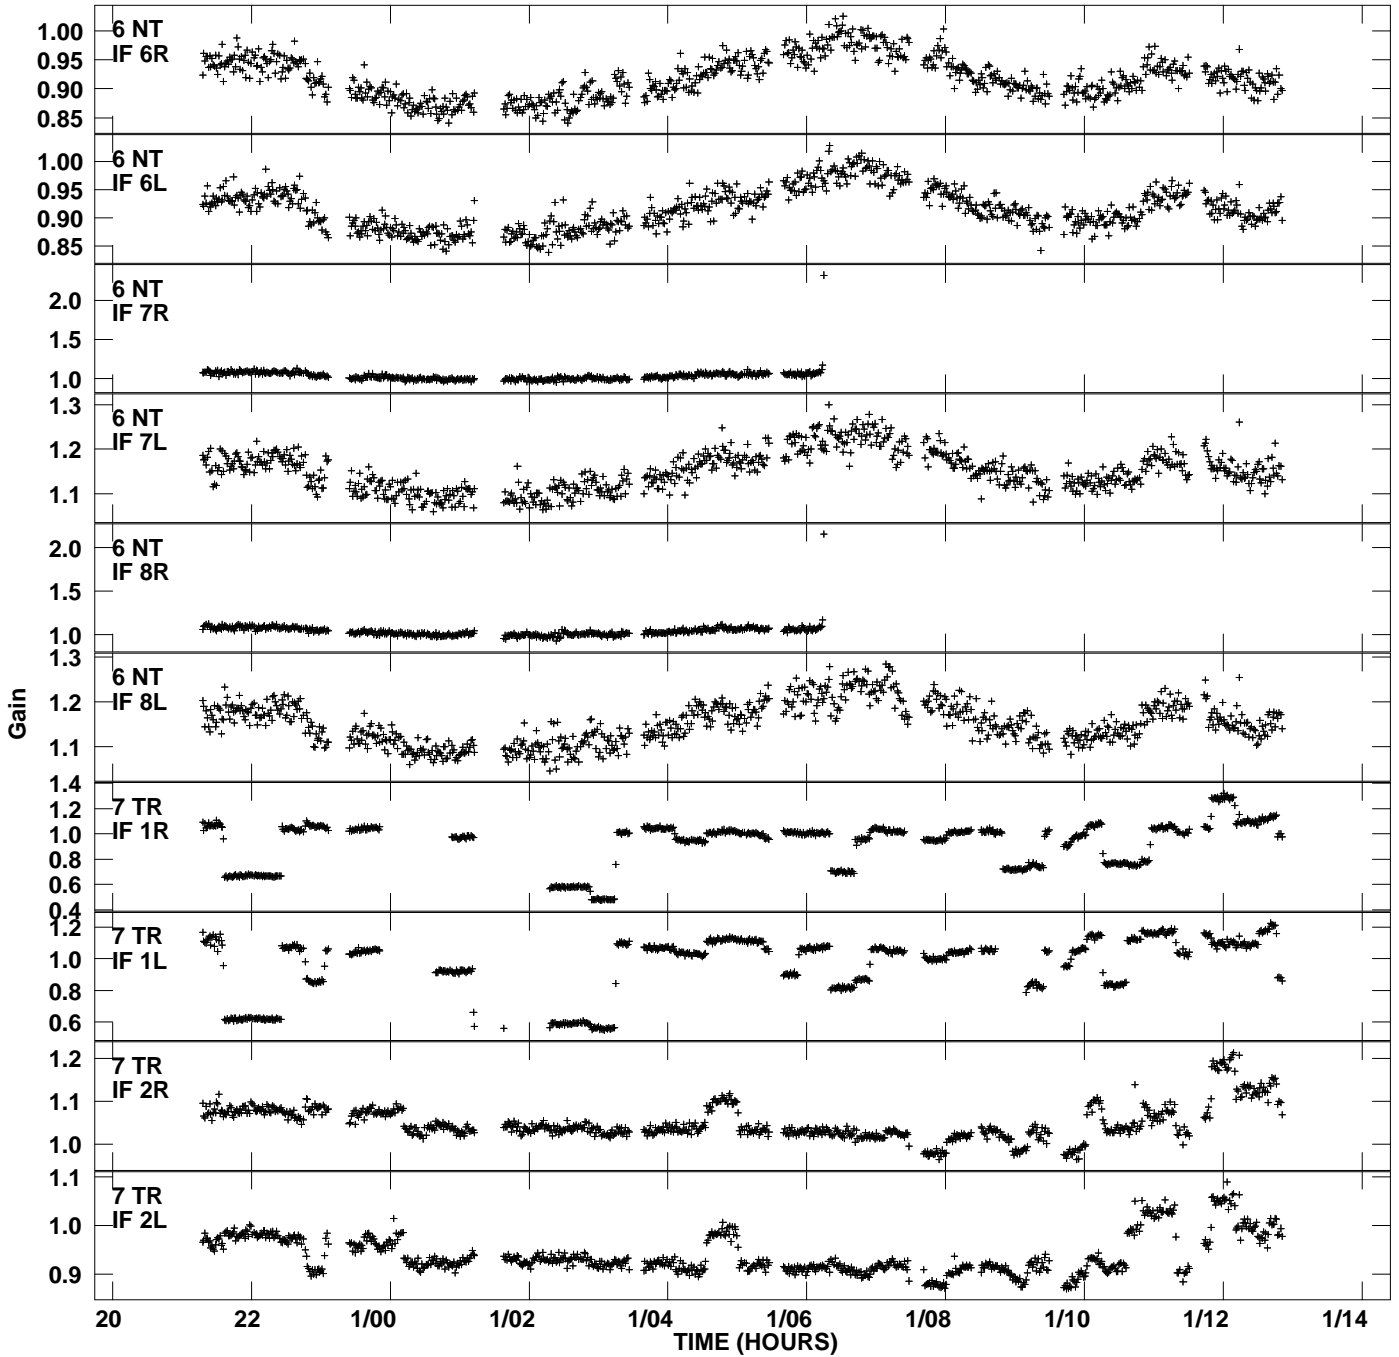

Plot file version 5 created 15-JUL-2013 16:46:02  
Gain amp vs UTC time for NGC6251.MULTI.1  
SN 2 Rpol & Lpol IF 1 - 8

Plot file version 6 created 15-JUL-2013 16:46:02  
Gain amp vs UTC time for NGC6251.MULTI.1  
SN 2 Rpol & Lpol IF 1 - 8

Plot file version 7 created 15-JUL-2013 16:46:02  
Gain amp vs UTC time for NGC6251.MULTI.1  
SN 2 Rpol & Lpol IF 1 - 8

Plot file version 8 created 15-JUL-2013 16:46:02  
Gain amp vs UTC time for NGC6251.MULTI.1  
SN 2 Rpol & Lpol IF 1 - 8

Plot file version 9 created 15-JUL-2013 16:46:02  
Gain amp vs UTC time for NGC6251.MULTI.1  
SN 2 Rpol & Lpol IF 1 - 8

Plot file version 10 created 15-JUL-2013 16:46:02  
Gain amp vs UTC time for NGC6251.MULTI.1  
SN 2 Rpol & Lpol IF 1 - 8

Plot file version 11 created 15-JUL-2013 16:46:02  
Gain amp vs UTC time for NGC6251.MULTI.1  
SN 2 Rpol & Lpol IF 1 - 8

Plot file version 12 created 15-JUL-2013 16:46:02  
Gain amp vs UTC time for NGC6251.MULTI.1  
SN 2 Rpol & Lpol IF 1 - 8