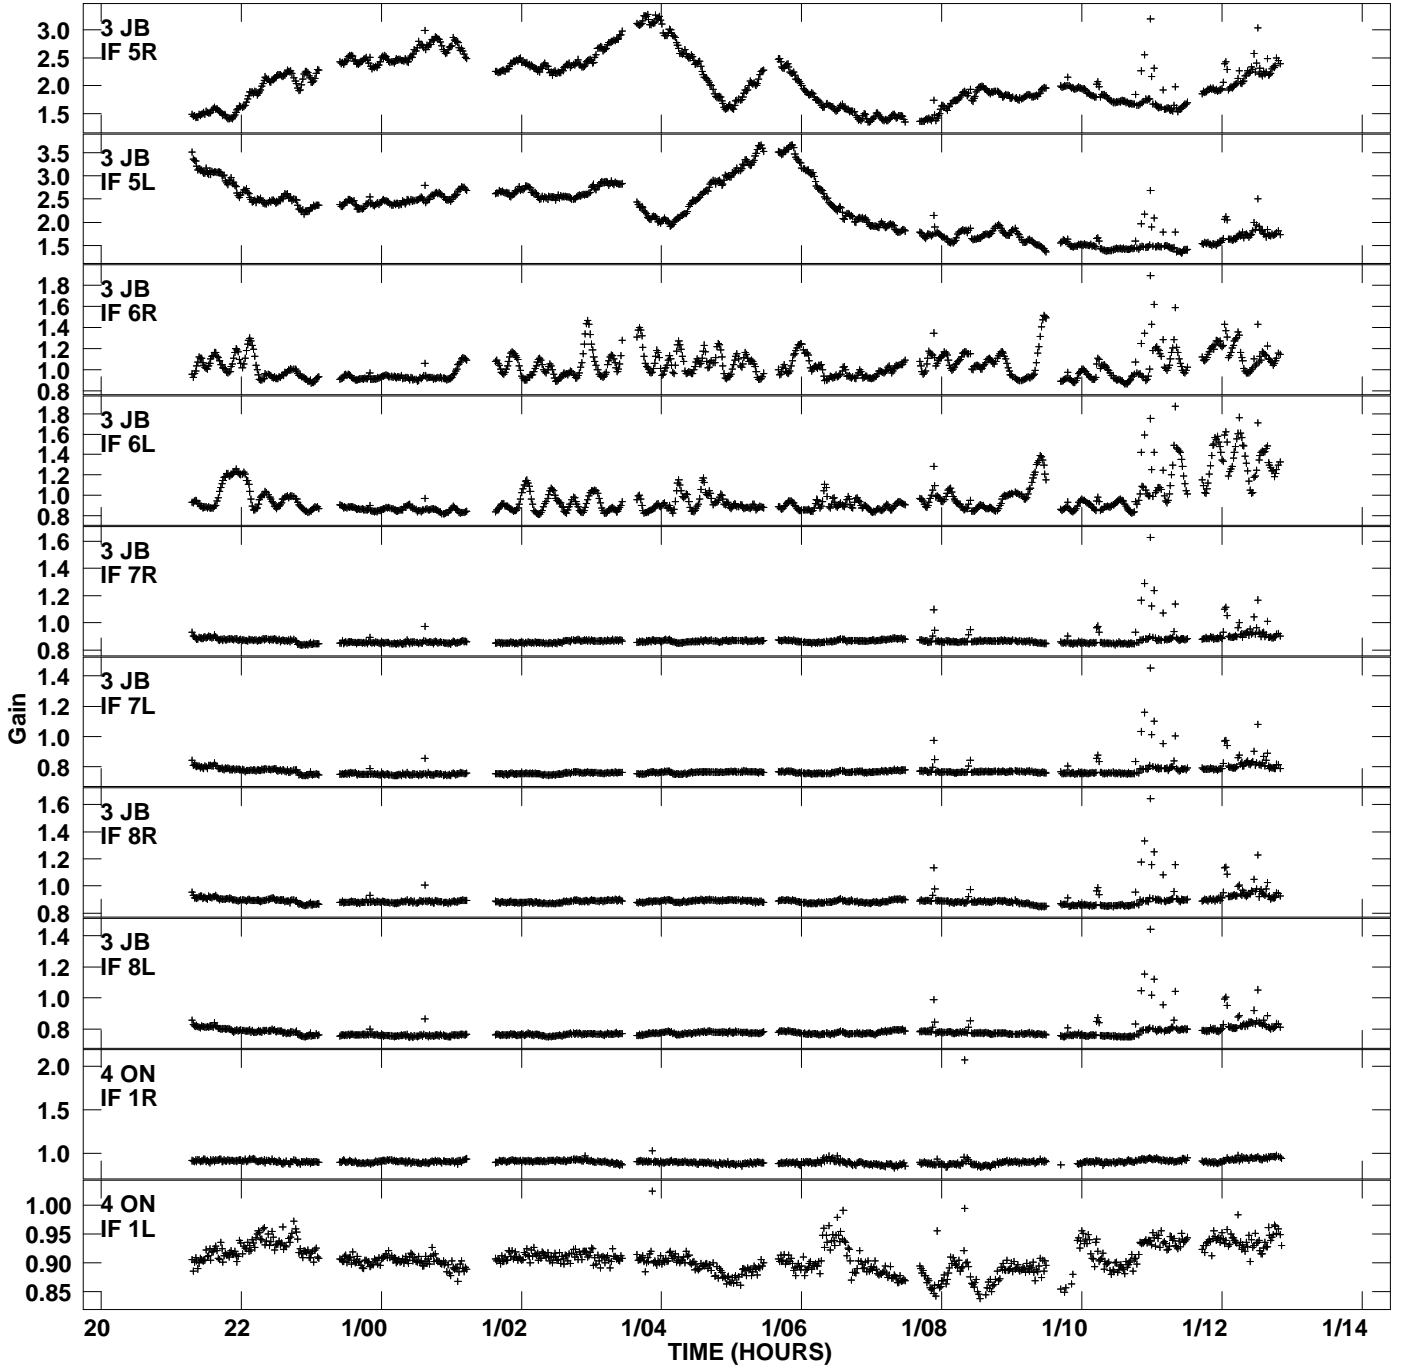

Plot file version 1 created 15-JUL-2013 16:46:02  
Gain amp vs UTC time for NGC6251.MULTI.1  
SN 2 Rpol & Lpol IF 1 - 8

Plot file version 2 created 15-JUL-2013 16:46:02  
Gain amp vs UTC time for NGC6251.MULTI.1  
SN 2 Rpol & Lpol IF 1 - 8

Plot file version 3 created 15-JUL-2013 16:46:02  
Gain amp vs UTC time for NGC6251.MULTI.1  
SN 2 Rpol & Lpol IF 1 - 8

Plot file version 4 created 15-JUL-2013 16:46:02  
Gain amp vs UTC time for NGC6251.MULTI.1  
SN 2 Rpol & Lpol IF 1 - 8

Plot file version 5 created 15-JUL-2013 16:46:02  
Gain amp vs UTC time for NGC6251.MULTI.1  
SN 2 Rpol & Lpol IF 1 - 8

Plot file version 6 created 15-JUL-2013 16:46:02  
Gain amp vs UTC time for NGC6251.MULTI.1  
SN 2 Rpol & Lpol IF 1 - 8

Plot file version 7 created 15-JUL-2013 16:46:02  
Gain amp vs UTC time for NGC6251.MULTI.1  
SN 2 Rpol & Lpol IF 1 - 8

Plot file version 8 created 15-JUL-2013 16:46:02  
Gain amp vs UTC time for NGC6251.MULTI.1  
SN 2 Rpol & Lpol IF 1 - 8