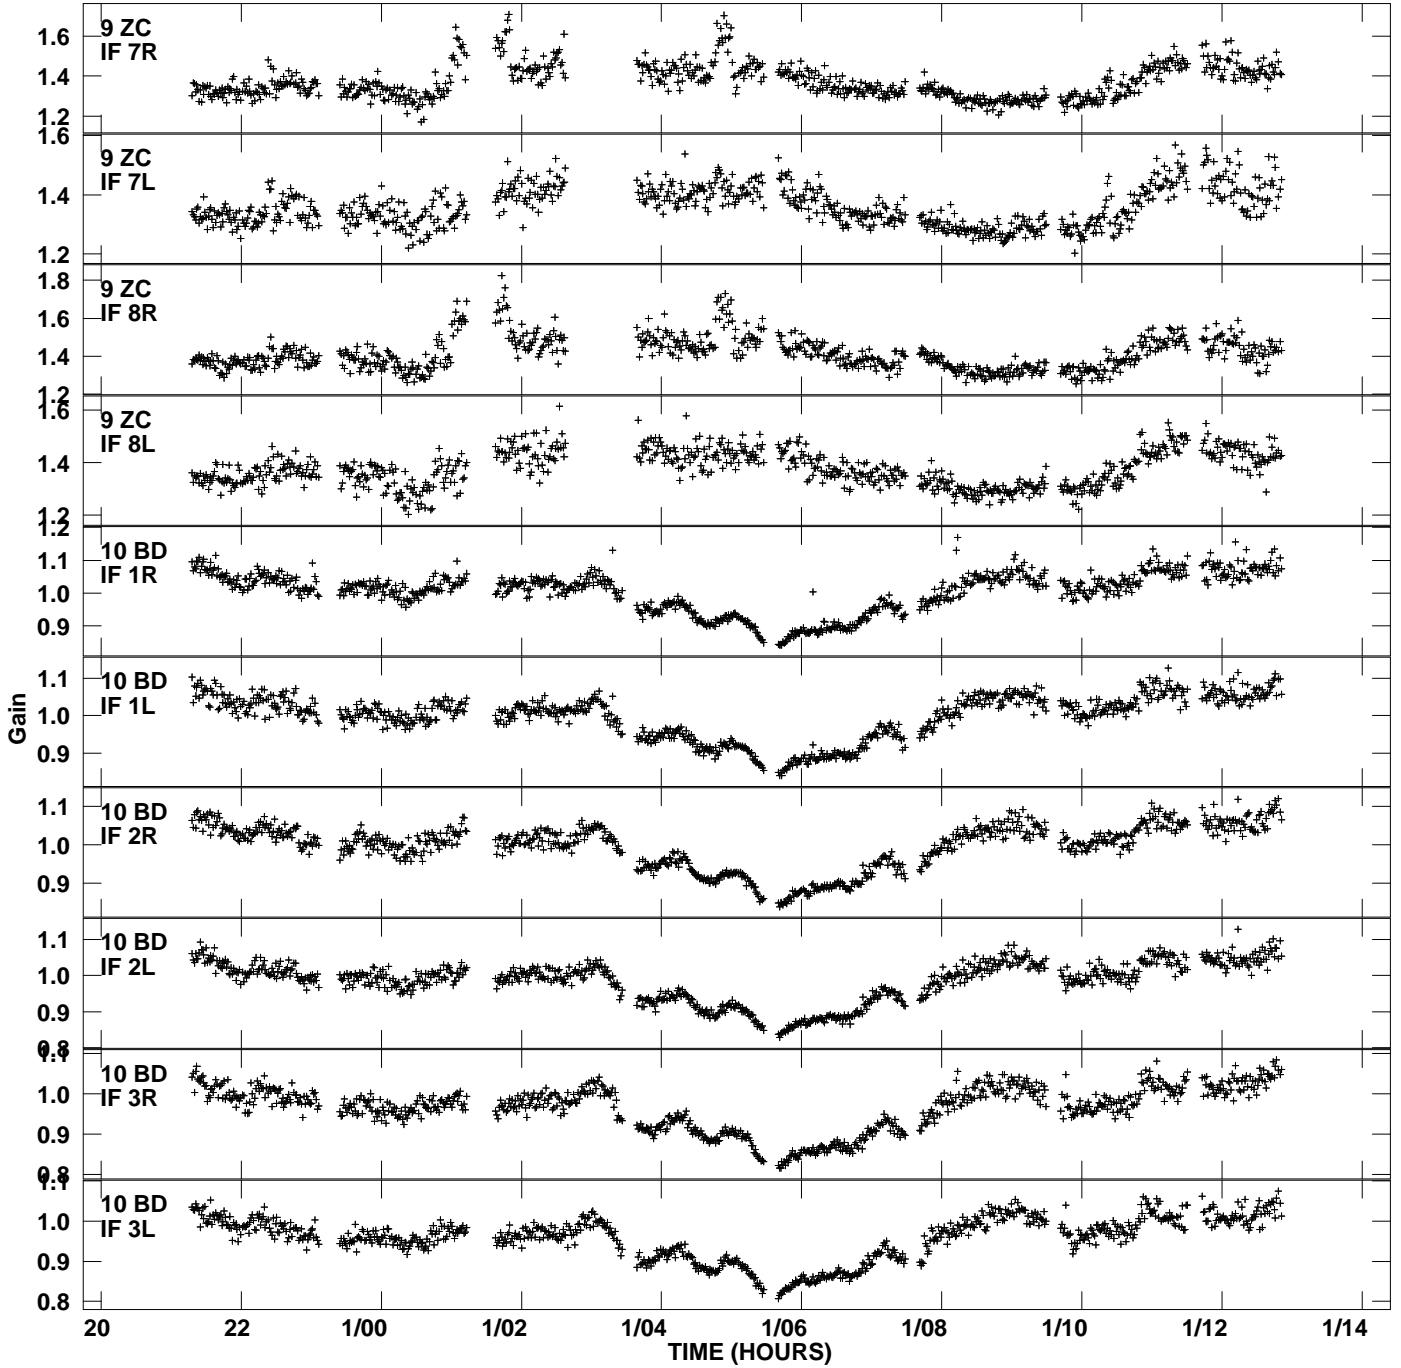

Plot file version 15 created 15-JUL-2013 16:46:02
Gain amp vs UTC time for NGC6251.MULTI.1
SN 2 Rpol & Lpol IF 1 - 8