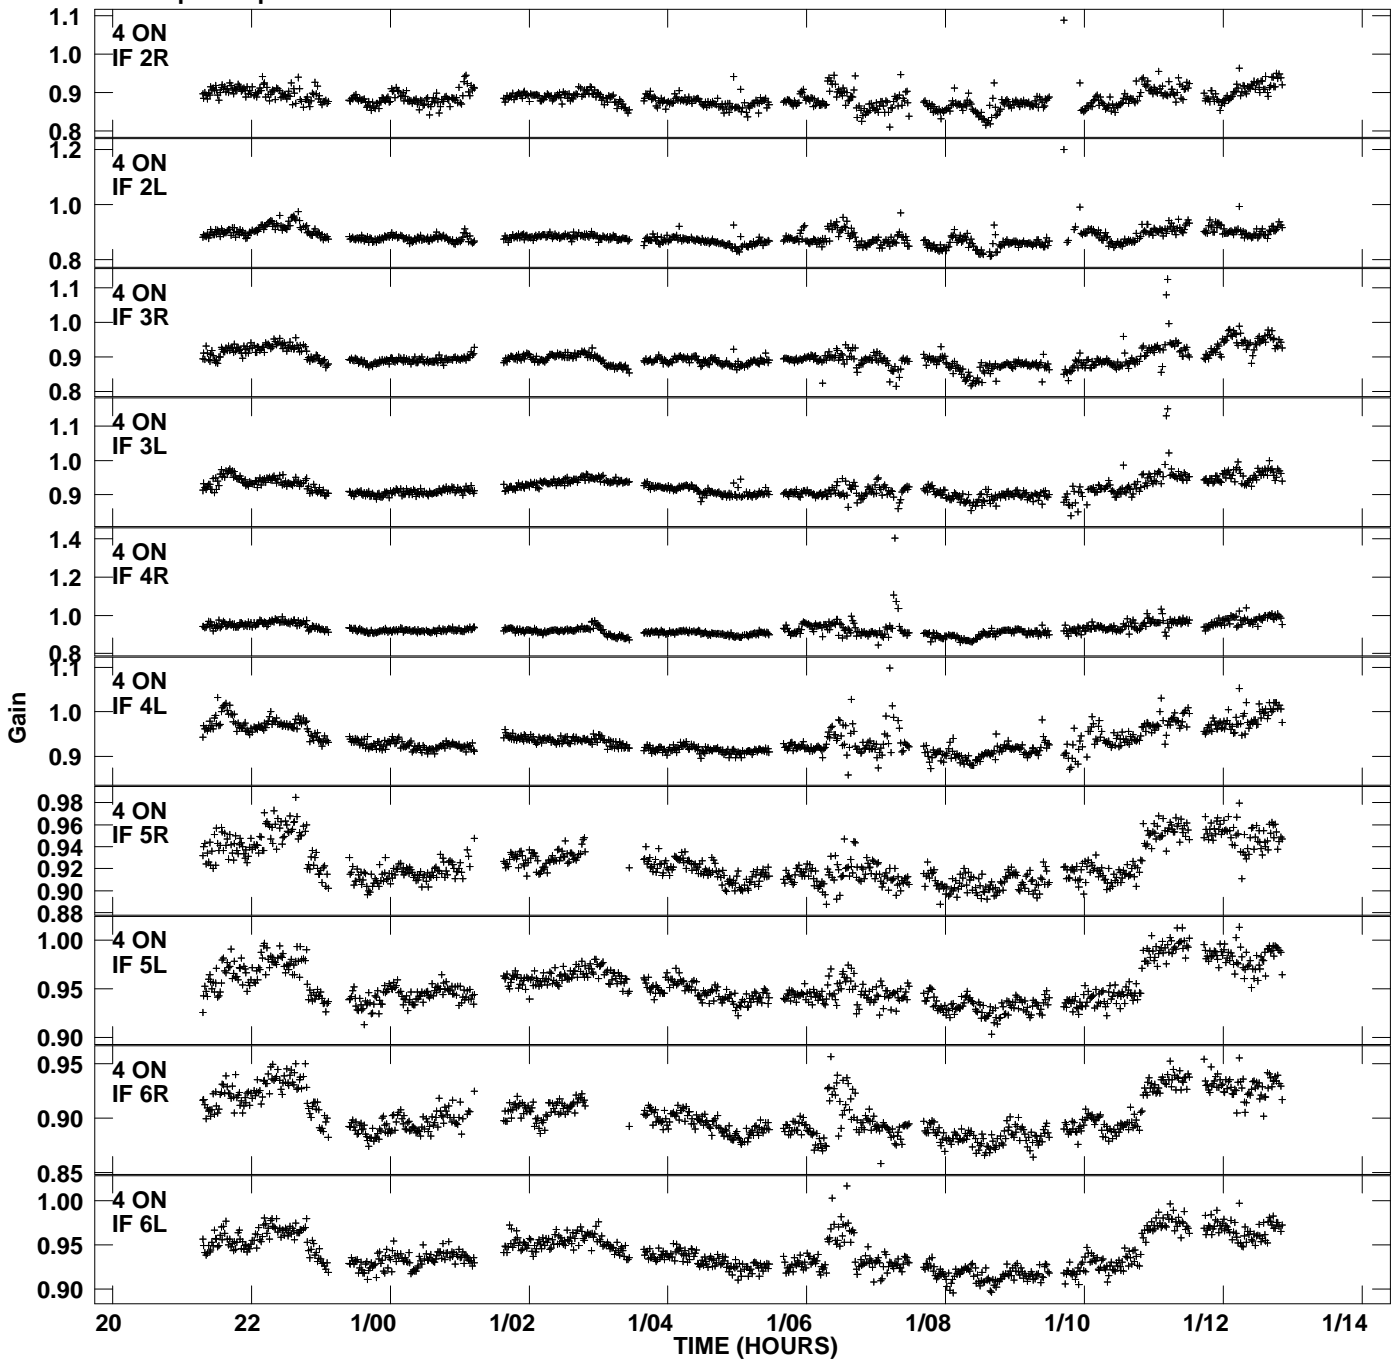

Plot file version 1 created 15-JUL-2013 16:46:02  
Gain amp vs UTC time for NGC6251.MULTI.1  
SN 2 Rpol & Lpol IF 1 - 8

Plot file version 2 created 15-JUL-2013 16:46:02  
Gain amp vs UTC time for NGC6251.MULTI.1  
SN 2 Rpol & Lpol IF 1 - 8

Plot file version 3 created 15-JUL-2013 16:46:02  
Gain amp vs UTC time for NGC6251.MULTI.1  
SN 2 Rpol & Lpol IF 1 - 8

Plot file version 4 created 15-JUL-2013 16:46:02  
Gain amp vs UTC time for NGC6251.MULTI.1  
SN 2 Rpol & Lpol IF 1 - 8

Plot file version 5 created 15-JUL-2013 16:46:02  
Gain amp vs UTC time for NGC6251.MULTI.1  
SN 2 Rpol & Lpol IF 1 - 8

Plot file version 6 created 15-JUL-2013 16:46:02  
Gain amp vs UTC time for NGC6251.MULTI.1  
SN 2 Rpol & Lpol IF 1 - 8

Plot file version 7 created 15-JUL-2013 16:46:02  
Gain amp vs UTC time for NGC6251.MULTI.1  
SN 2 Rpol & Lpol IF 1 - 8

Plot file version 8 created 15-JUL-2013 16:46:02  
Gain amp vs UTC time for NGC6251.MULTI.1  
SN 2 Rpol & Lpol IF 1 - 8