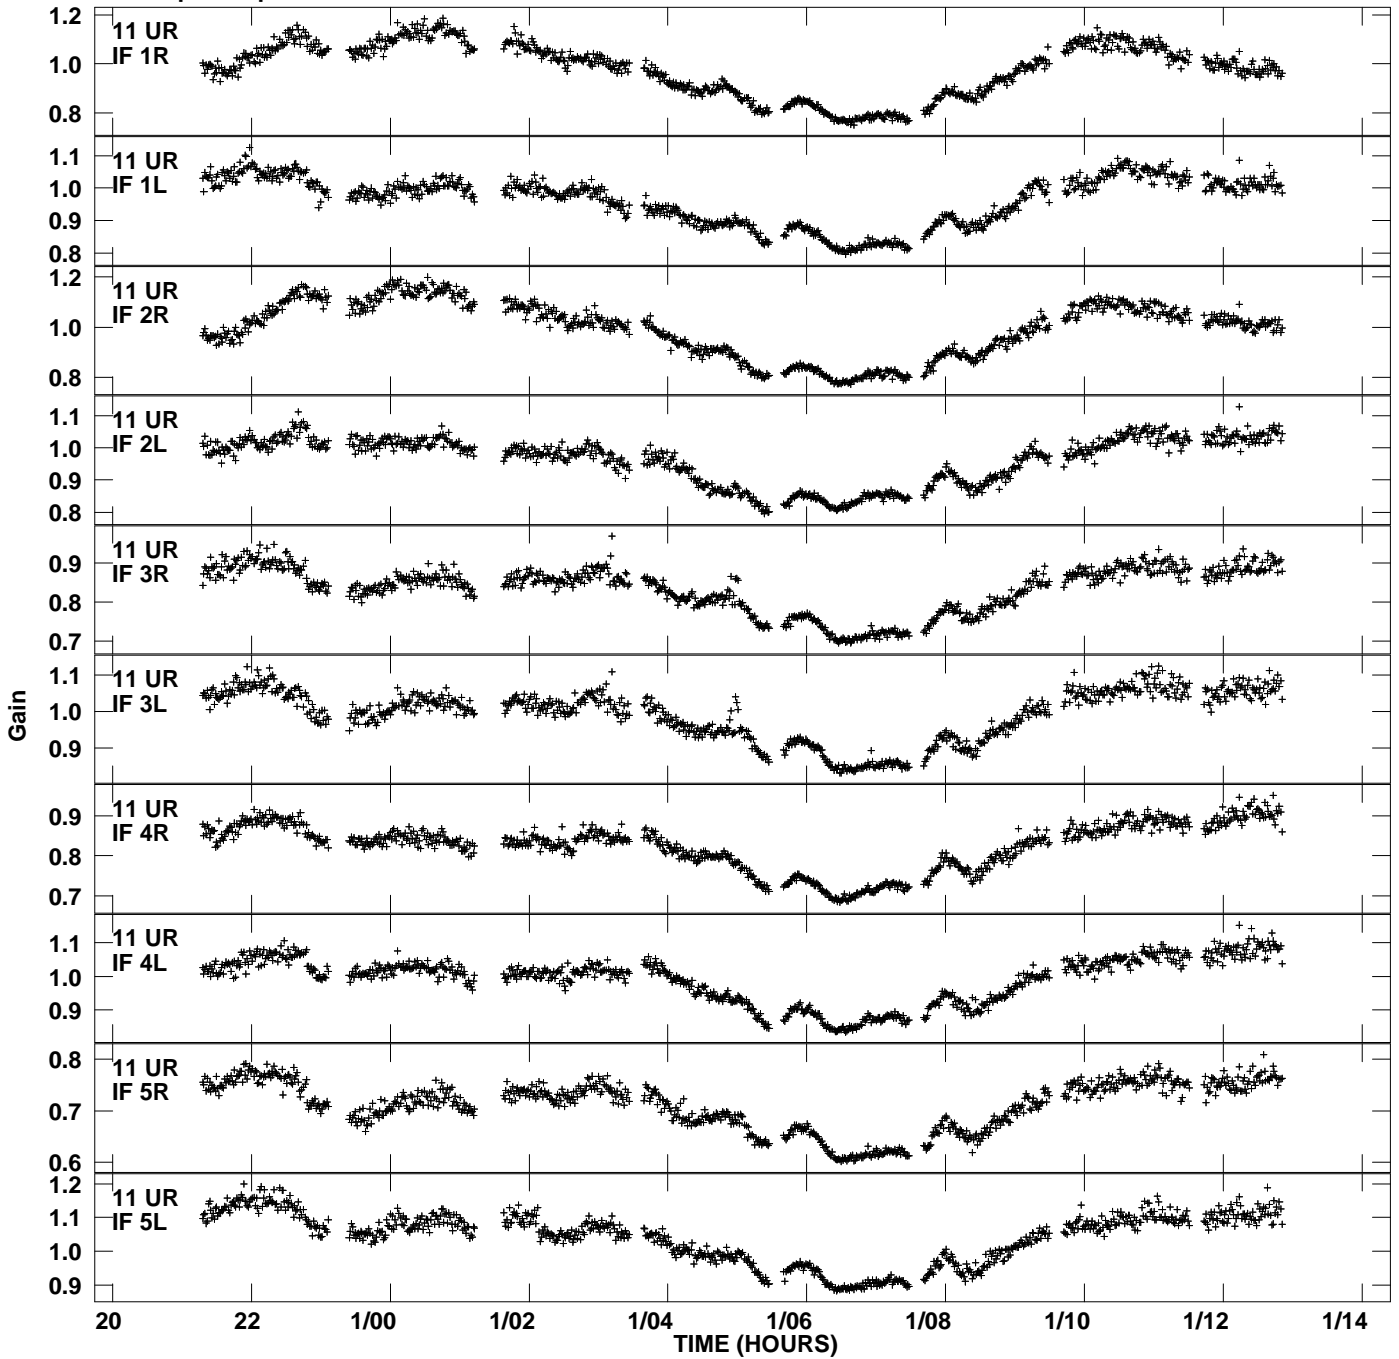

Plot file version 11 created 15-JUL-2013 16:46:02  
Gain amp vs UTC time for NGC6251.MULTI.1  
SN 2 Rpol & Lpol IF 1 - 8

Plot file version 12 created 15-JUL-2013 16:46:02  
Gain amp vs UTC time for NGC6251.MULTI.1  
SN 2 Rpol & Lpol IF 1 - 8

Plot file version 13 created 15-JUL-2013 16:46:02  
Gain amp vs UTC time for NGC6251.MULTI.1  
SN 2 Rpol & Lpol IF 1 - 8

Plot file version 14 created 15-JUL-2013 16:46:02  
Gain amp vs UTC time for NGC6251.MULTI.1  
SN 2 Rpol & Lpol IF 1 - 8

Plot file version 15 created 15-JUL-2013 16:46:02  
Gain amp vs UTC time for NGC6251.MULTI.1  
SN 2 Rpol & Lpol IF 1 - 8

Plot file version 16 created 15-JUL-2013 16:46:02  
Gain amp vs UTC time for NGC6251.MULTI.1  
SN 2 Rpol & Lpol IF 1 - 8

Plot file version 17 created 15-JUL-2013 16:46:02  
Gain amp vs UTC time for NGC6251.MULTI.1  
SN 2 Rpol & Lpol IF 1 - 8

Plot file version 18 created 15-JUL-2013 16:46:02  
Gain amp vs UTC time for NGC6251.MULTI.1  
SN 2 Rpol & Lpol IF 1 - 8