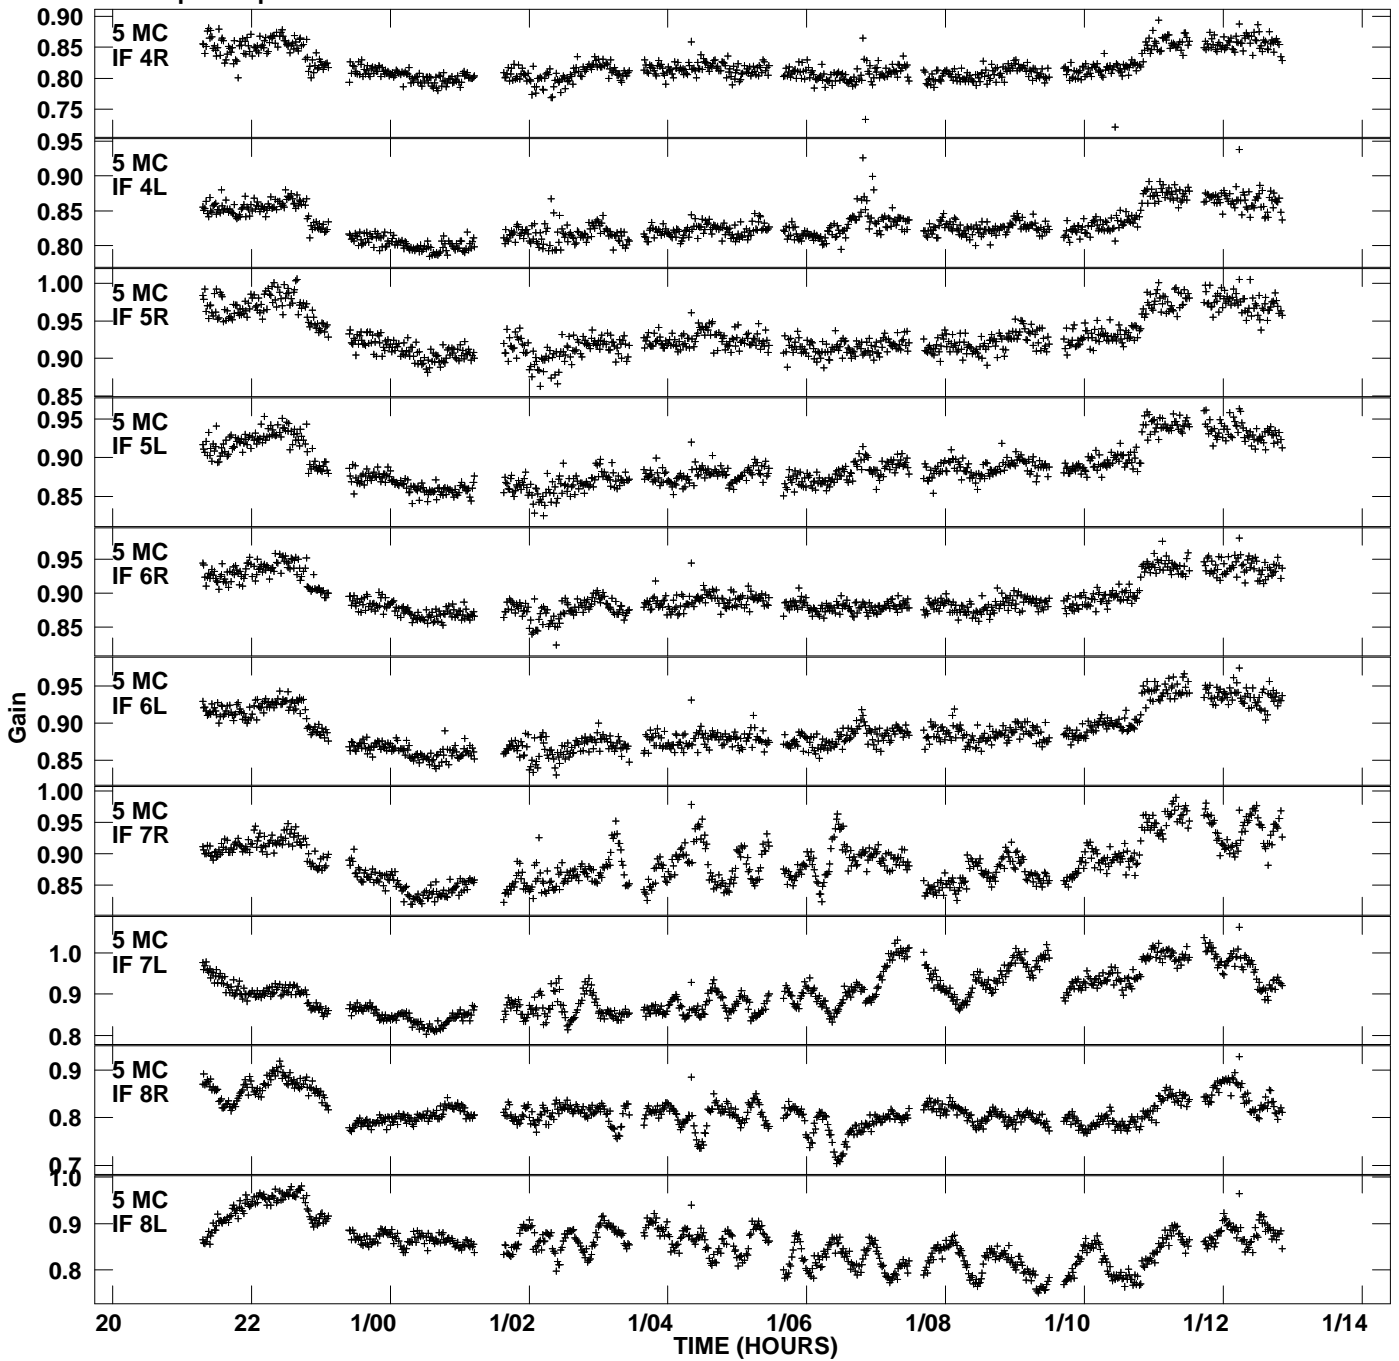

Plot file version 3 created 15-JUL-2013 16:46:02  
Gain amp vs UTC time for NGC6251.MULTI.1  
SN 2 Rpol & Lpol IF 1 - 8

Plot file version 4 created 15-JUL-2013 16:46:02  
Gain amp vs UTC time for NGC6251.MULTI.1  
SN 2 Rpol & Lpol IF 1 - 8

Plot file version 5 created 15-JUL-2013 16:46:02  
Gain amp vs UTC time for NGC6251.MULTI.1  
SN 2 Rpol & Lpol IF 1 - 8

Plot file version 6 created 15-JUL-2013 16:46:02  
Gain amp vs UTC time for NGC6251.MULTI.1  
SN 2 Rpol & Lpol IF 1 - 8

Plot file version 7 created 15-JUL-2013 16:46:02  
Gain amp vs UTC time for NGC6251.MULTI.1  
SN 2 Rpol & Lpol IF 1 - 8

Plot file version 8 created 15-JUL-2013 16:46:02  
Gain amp vs UTC time for NGC6251.MULTI.1  
SN 2 Rpol & Lpol IF 1 - 8

Plot file version 9 created 15-JUL-2013 16:46:02  
Gain amp vs UTC time for NGC6251.MULTI.1  
SN 2 Rpol & Lpol IF 1 - 8

Plot file version 10 created 15-JUL-2013 16:46:02  
Gain amp vs UTC time for NGC6251.MULTI.1  
SN 2 Rpol & Lpol IF 1 - 8