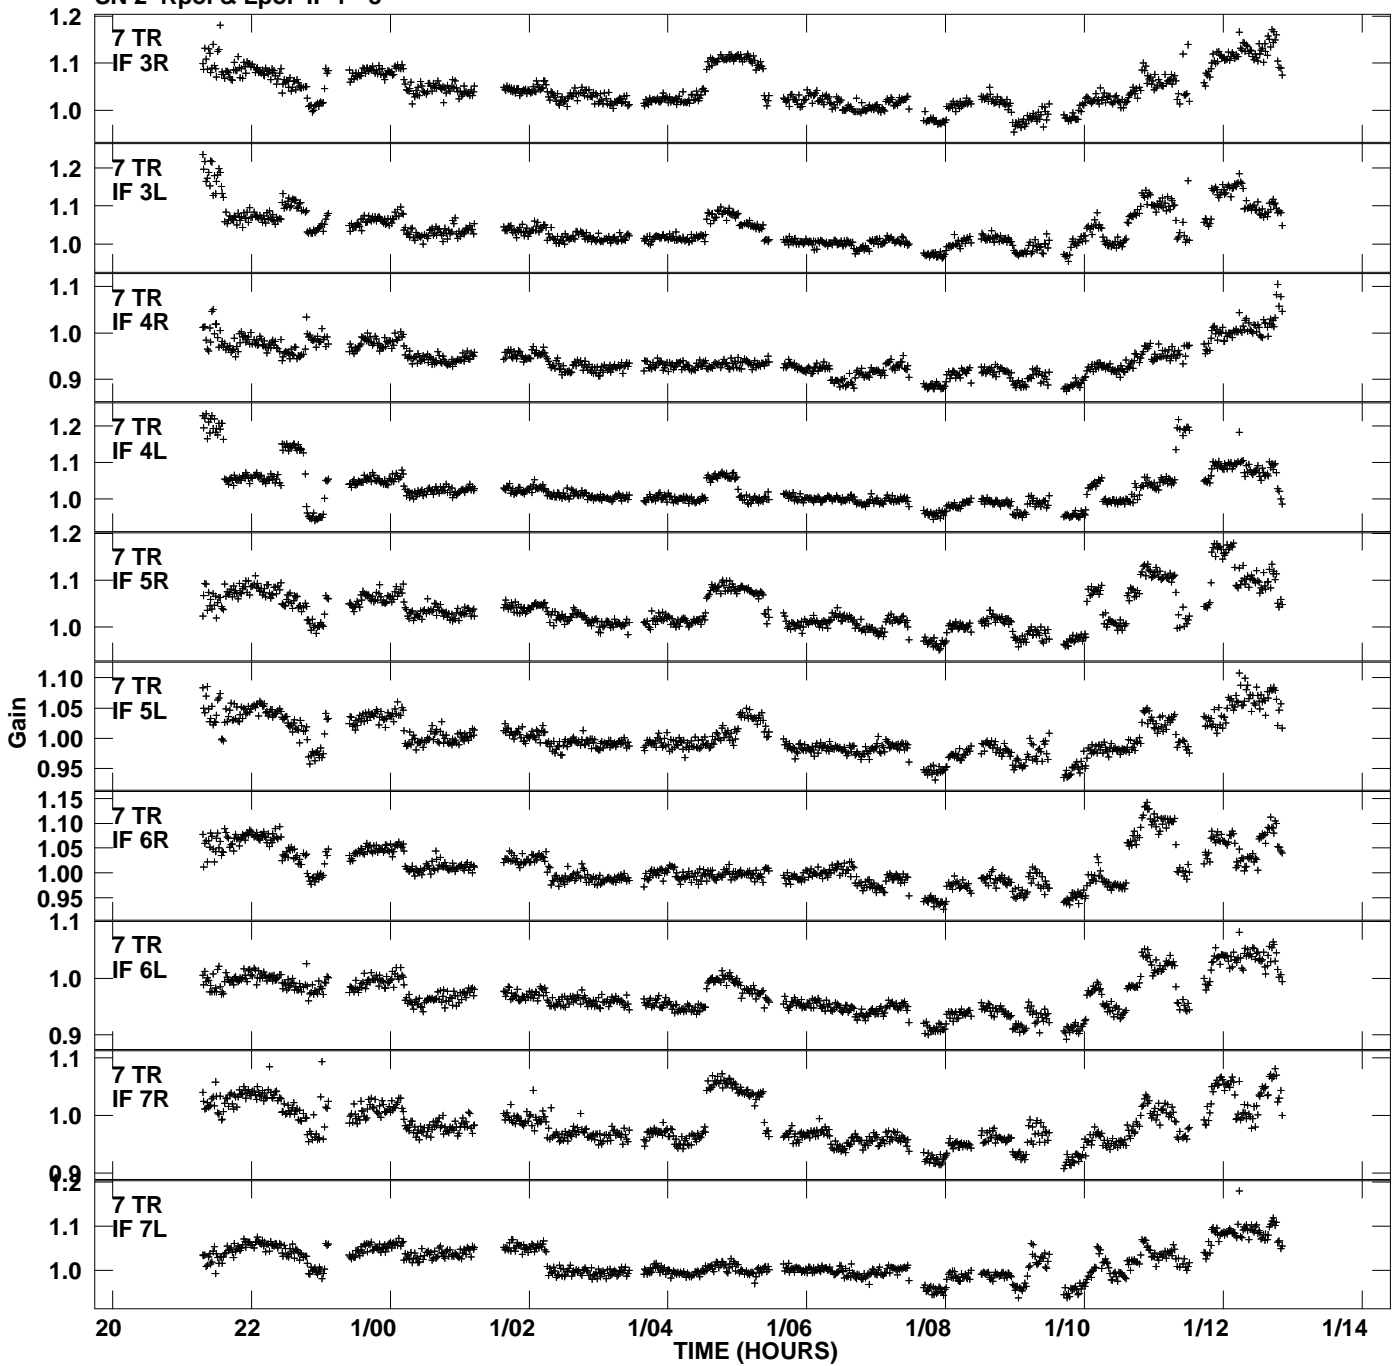

Plot file version 5 created 15-JUL-2013 16:46:02  
Gain amp vs UTC time for NGC6251.MULTI.1  
SN 2 Rpol & Lpol IF 1 - 8

Plot file version 6 created 15-JUL-2013 16:46:02  
Gain amp vs UTC time for NGC6251.MULTI.1  
SN 2 Rpol & Lpol IF 1 - 8

Plot file version 7 created 15-JUL-2013 16:46:02  
Gain amp vs UTC time for NGC6251.MULTI.1  
SN 2 Rpol & Lpol IF 1 - 8

Plot file version 8 created 15-JUL-2013 16:46:02  
Gain amp vs UTC time for NGC6251.MULTI.1  
SN 2 Rpol & Lpol IF 1 - 8

Plot file version 9 created 15-JUL-2013 16:46:02  
Gain amp vs UTC time for NGC6251.MULTI.1  
SN 2 Rpol & Lpol IF 1 - 8

Plot file version 10 created 15-JUL-2013 16:46:02  
Gain amp vs UTC time for NGC6251.MULTI.1  
SN 2 Rpol & Lpol IF 1 - 8

Plot file version 11 created 15-JUL-2013 16:46:02  
Gain amp vs UTC time for NGC6251.MULTI.1  
SN 2 Rpol & Lpol IF 1 - 8

Plot file version 12 created 15-JUL-2013 16:46:02  
Gain amp vs UTC time for NGC6251.MULTI.1  
SN 2 Rpol & Lpol IF 1 - 8