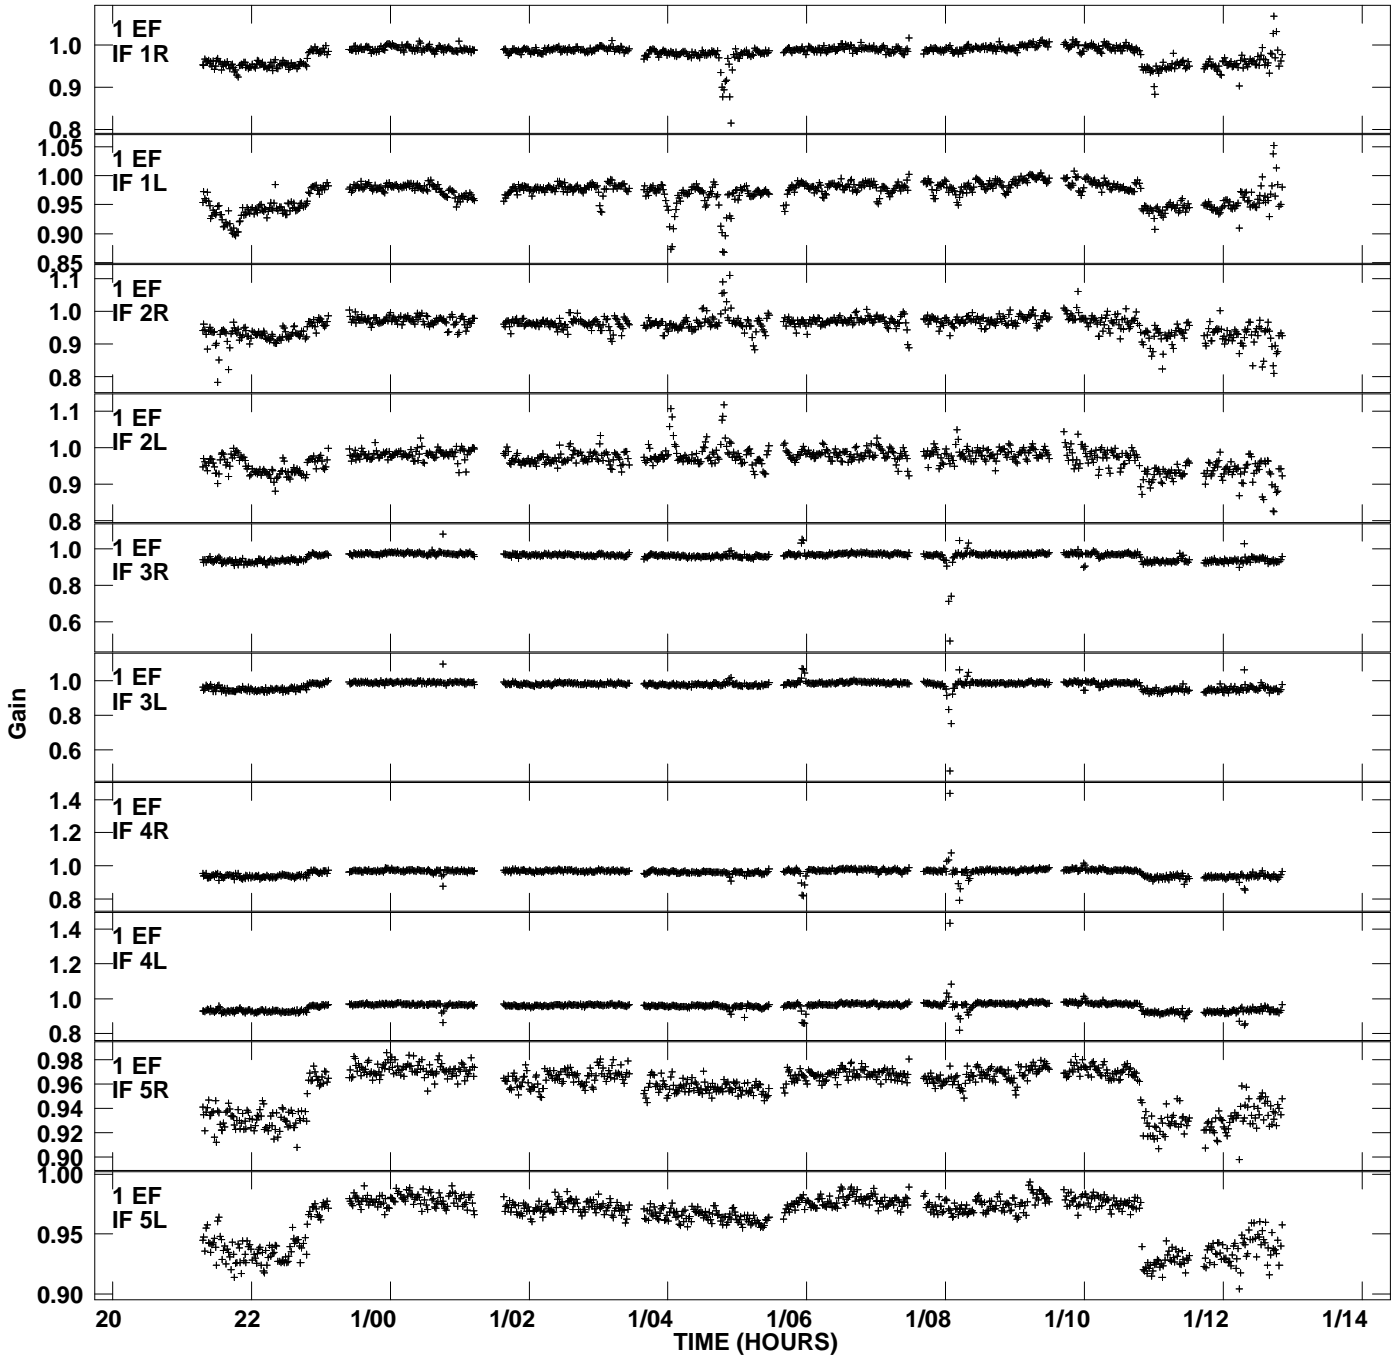

Plot file version 1 created 15-JUL-2013 16:46:02  
Gain amp vs UTC time for NGC6251.MULTI.1  
SN 2 Rpol & Lpol IF 1 - 8

Plot file version 2 created 15-JUL-2013 16:46:02  
Gain amp vs UTC time for NGC6251.MULTI.1  
SN 2 Rpol & Lpol IF 1 - 8

Plot file version 3 created 15-JUL-2013 16:46:02  
Gain amp vs UTC time for NGC6251.MULTI.1  
SN 2 Rpol & Lpol IF 1 - 8

Plot file version 4 created 15-JUL-2013 16:46:02  
Gain amp vs UTC time for NGC6251.MULTI.1  
SN 2 Rpol & Lpol IF 1 - 8

Plot file version 5 created 15-JUL-2013 16:46:02  
Gain amp vs UTC time for NGC6251.MULTI.1  
SN 2 Rpol & Lpol IF 1 - 8

Plot file version 6 created 15-JUL-2013 16:46:02  
Gain amp vs UTC time for NGC6251.MULTI.1  
SN 2 Rpol & Lpol IF 1 - 8

Plot file version 7 created 15-JUL-2013 16:46:02  
Gain amp vs UTC time for NGC6251.MULTI.1  
SN 2 Rpol & Lpol IF 1 - 8

Plot file version 8 created 15-JUL-2013 16:46:02  
Gain amp vs UTC time for NGC6251.MULTI.1  
SN 2 Rpol & Lpol IF 1 - 8