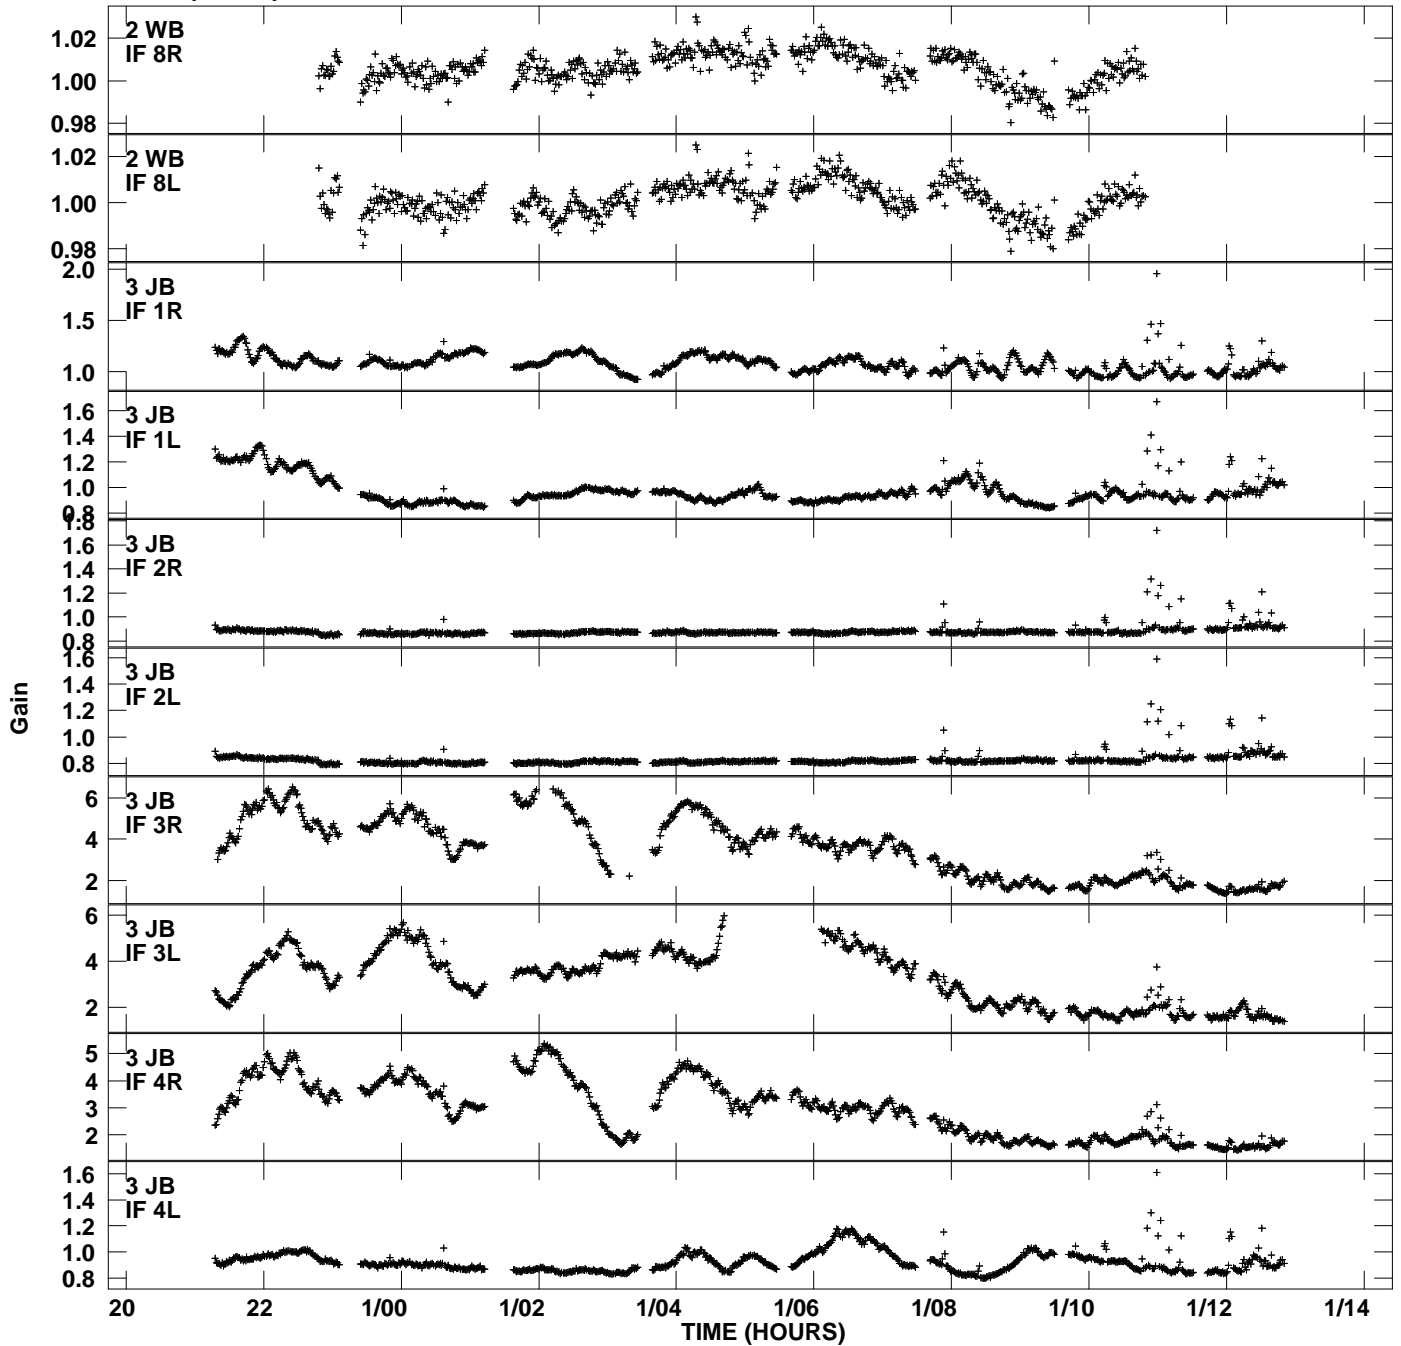

Plot file version 1 created 15-JUL-2013 16:46:02  
Gain amp vs UTC time for NGC6251.MULTI.1  
SN 2 Rpol & Lpol IF 1 - 8

Plot file version 2 created 15-JUL-2013 16:46:02  
Gain amp vs UTC time for NGC6251.MULTI.1  
SN 2 Rpol & Lpol IF 1 - 8

Plot file version 3 created 15-JUL-2013 16:46:02  
Gain amp vs UTC time for NGC6251.MULTI.1  
SN 2 Rpol & Lpol IF 1 - 8

Plot file version 4 created 15-JUL-2013 16:46:02  
Gain amp vs UTC time for NGC6251.MULTI.1  
SN 2 Rpol & Lpol IF 1 - 8

Plot file version 5 created 15-JUL-2013 16:46:02  
Gain amp vs UTC time for NGC6251.MULTI.1  
SN 2 Rpol & Lpol IF 1 - 8

Plot file version 6 created 15-JUL-2013 16:46:02  
Gain amp vs UTC time for NGC6251.MULTI.1  
SN 2 Rpol & Lpol IF 1 - 8

Plot file version 7 created 15-JUL-2013 16:46:02  
Gain amp vs UTC time for NGC6251.MULTI.1  
SN 2 Rpol & Lpol IF 1 - 8

Plot file version 8 created 15-JUL-2013 16:46:02  
Gain amp vs UTC time for NGC6251.MULTI.1  
SN 2 Rpol & Lpol IF 1 - 8