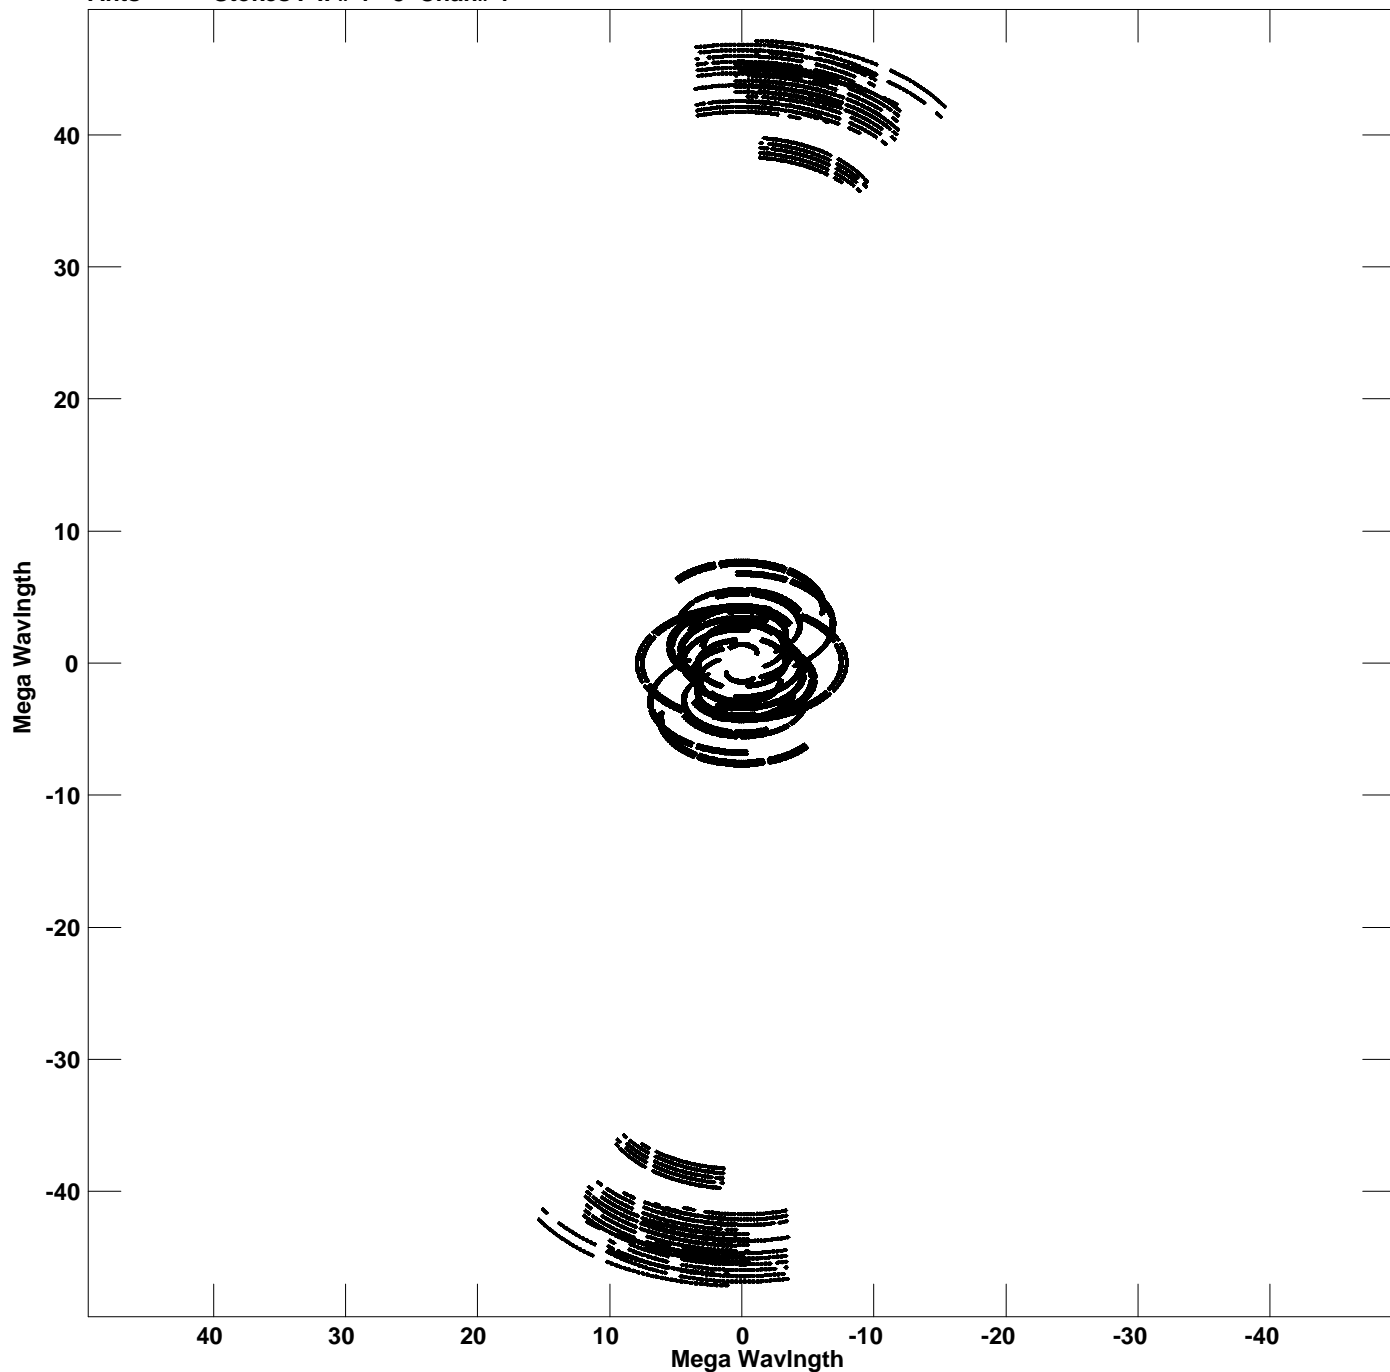

Plot file version 1 created 26-JUN-2015 11:02:18
V vs U for V404CYG.MULTI.1 Source:V404CYG
Ants * - * Stokes I IF# 1 - 8 Chan# 1

Freq = 1.6027 GHz, Bw = 16.000 MHz