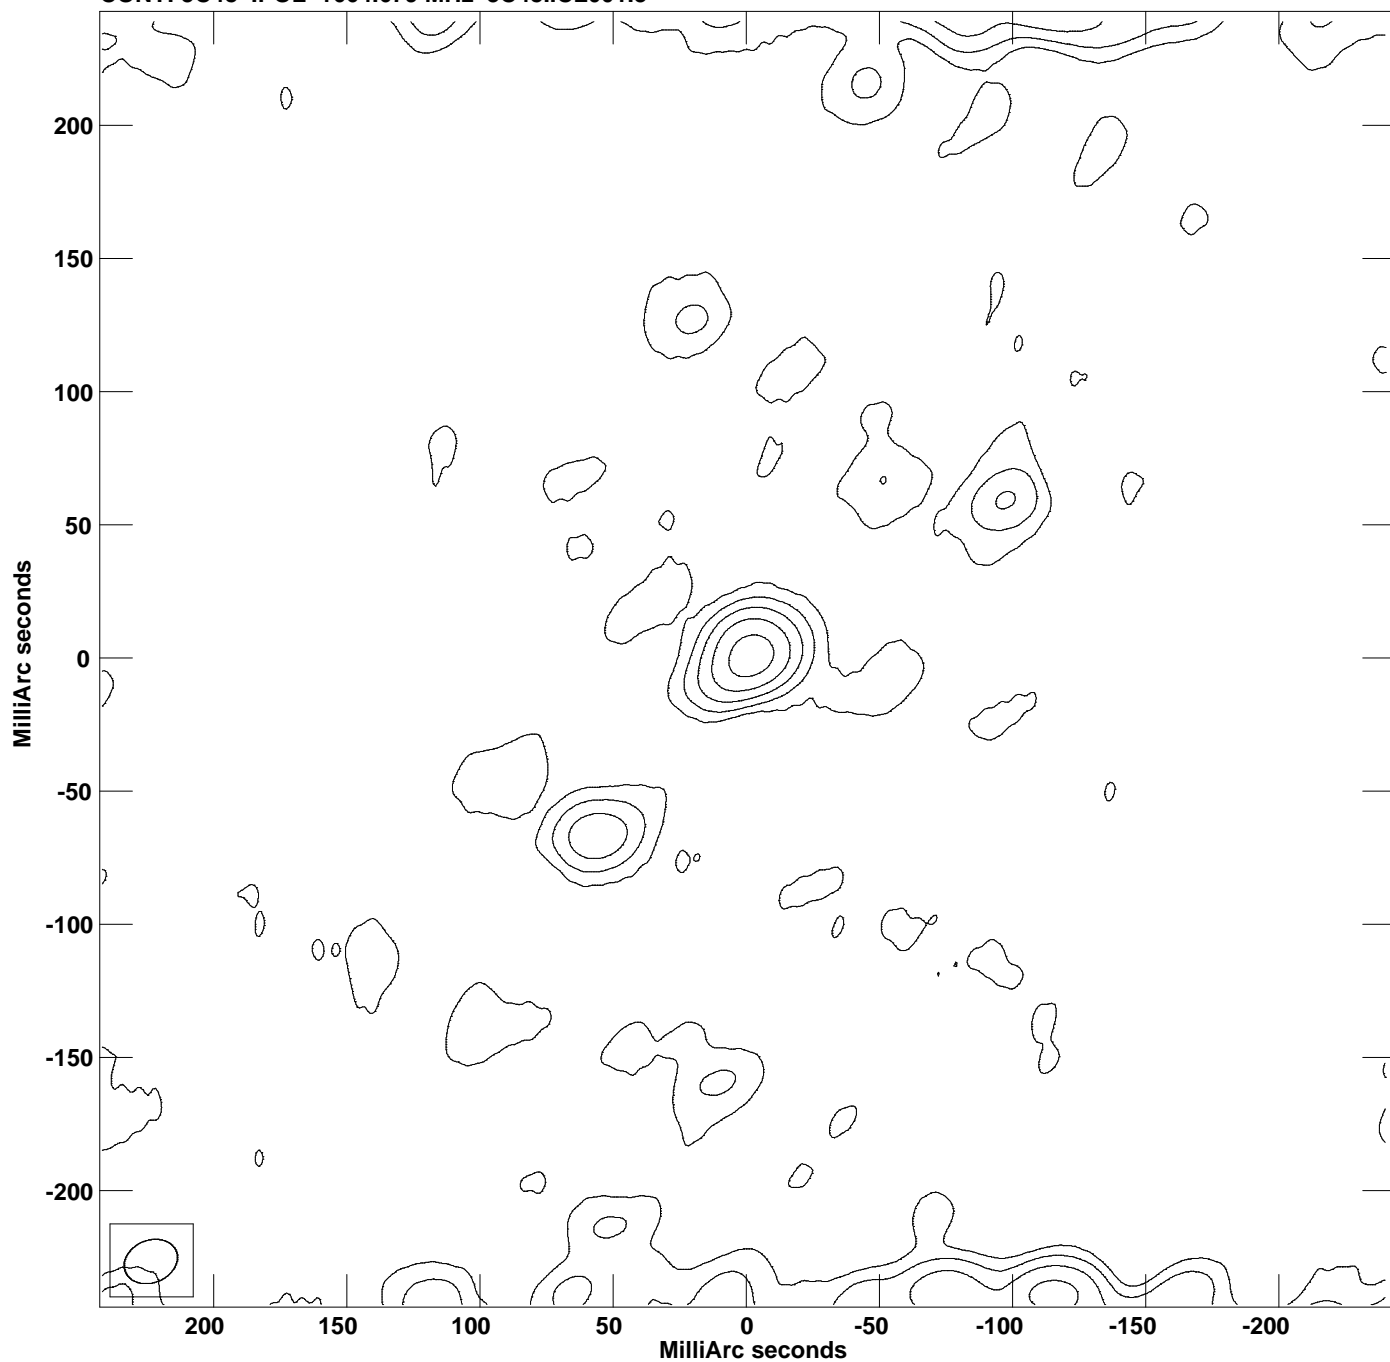

PLot file version 1 created 14-JUN-2021 19:45:38
CONT: 3C48 IPOL 1664.679 MHz 3C48.ICL001.3

Center at RA 01 37 41.2994400 DEC 33 09 35.132990
Cont peak brightness = 6.4944E-01 JY/BEAM
Levs = 6.494E-03 * (-4.35, 4.345, 8.691, 17.38, 34.76, 69.53)