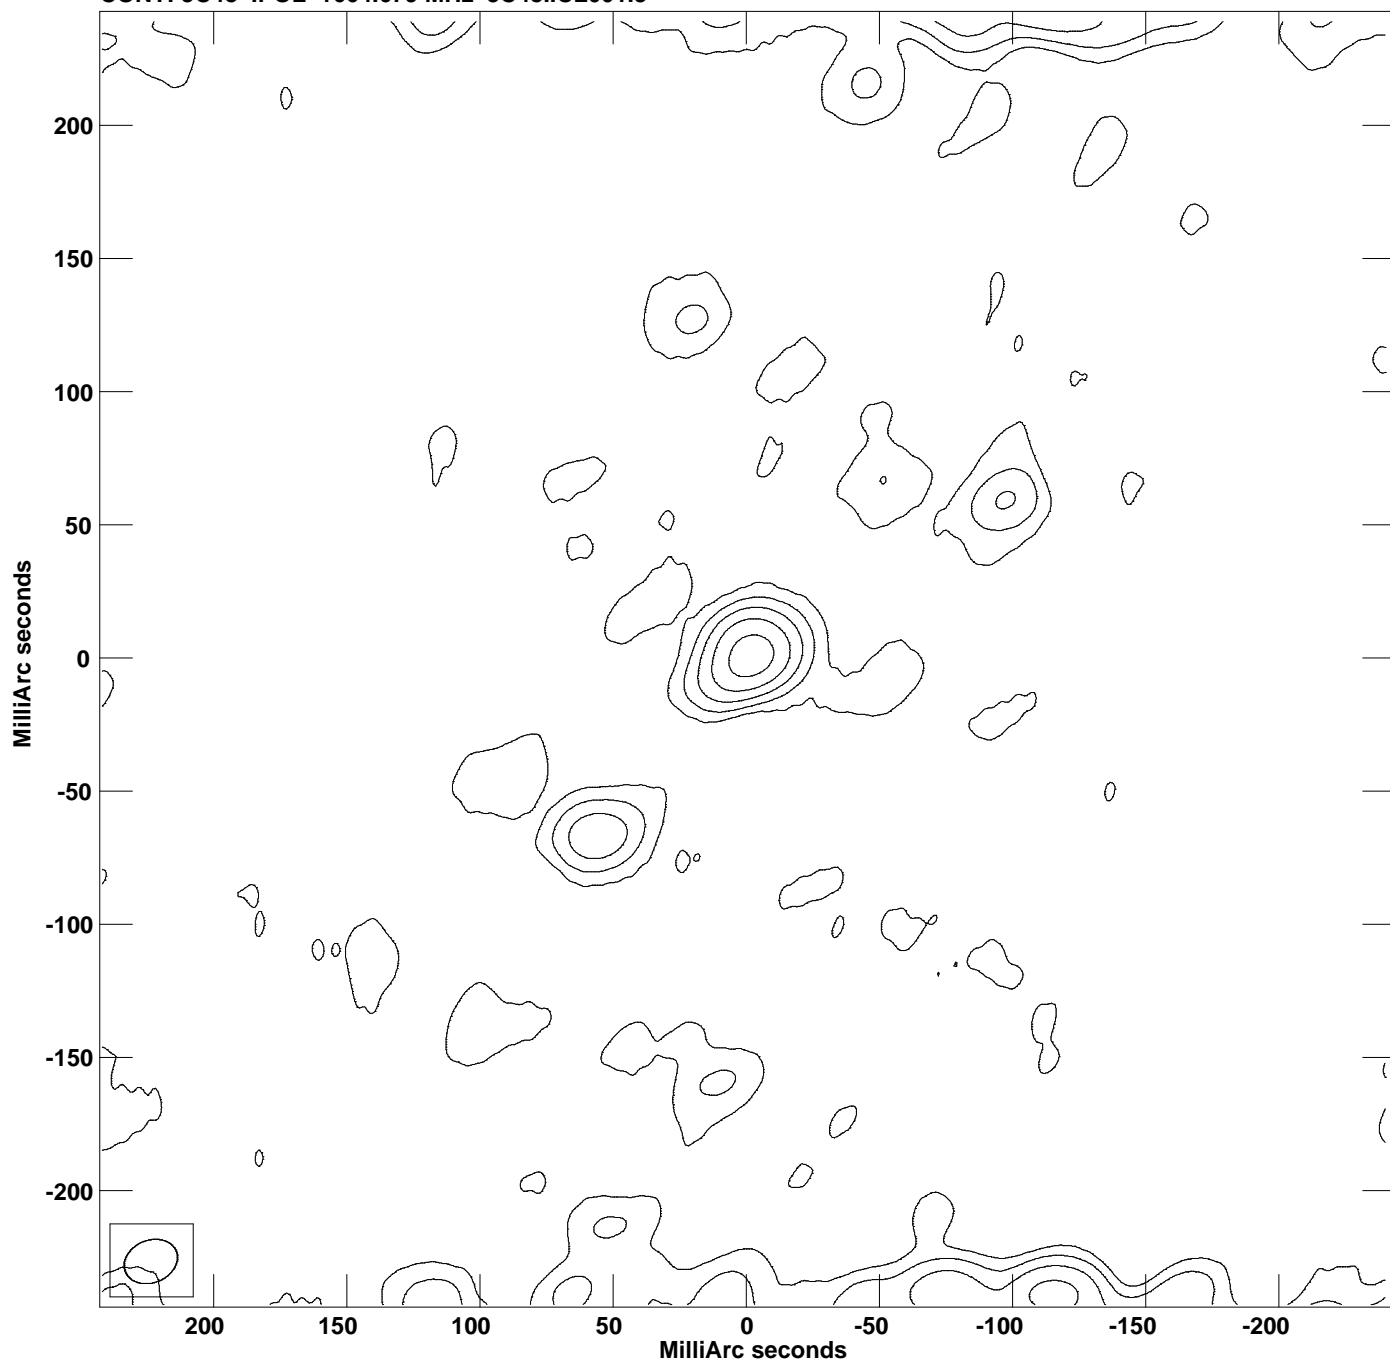

PLot file version 1 created 14-JUN-2021 19:45:38  
CONT: 3C48 IPOL 1664.679 MHz 3C48.ICL001.3

Center at RA 01 37 41.2994400 DEC 33 09 35.132990  
Cont peak brightness = 6.4944E-01 JY/BEAM  
Levs = 6.494E-03 \* (-4.35, 4.345, 8.691, 17.38, 34.76, 69.53)