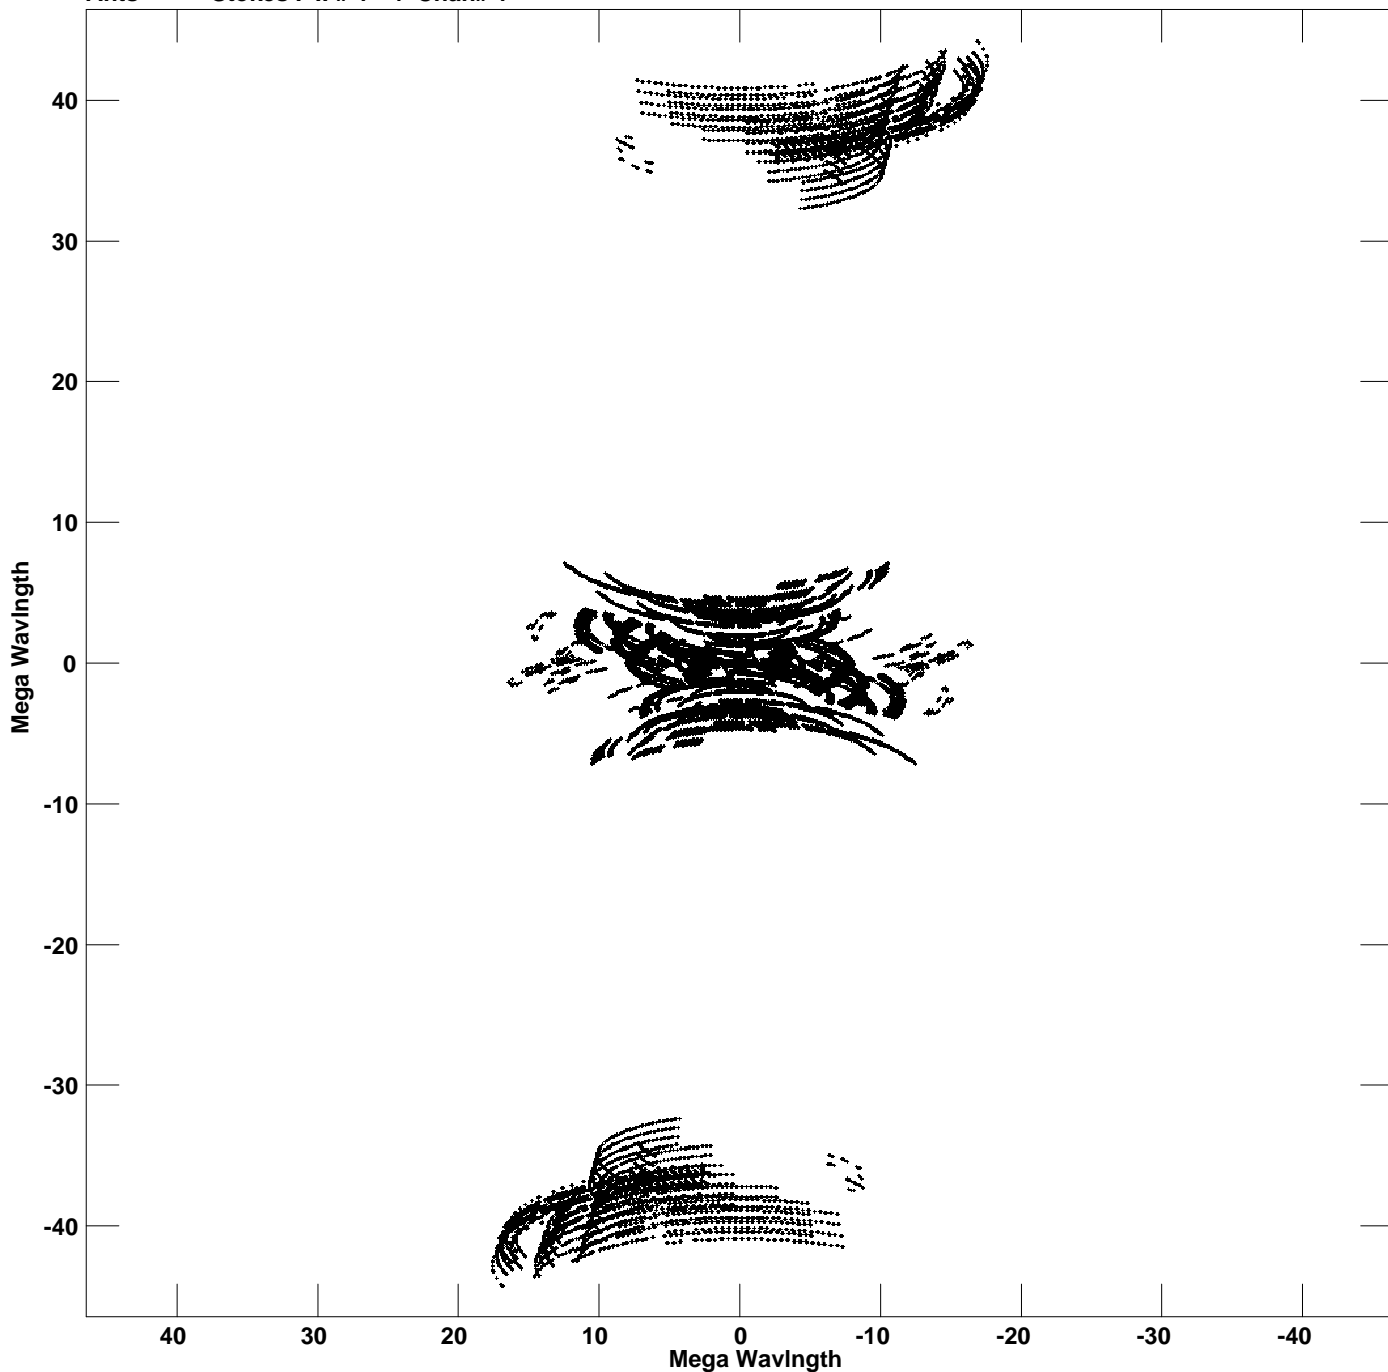

Plot file version 1 created 14-JUN-2021 19:46:59
V vs U for J2232-1659.MULTI.1 Source:J2232-1659
Ants * - * Stokes I IF# 1 - 4 Chan# 1

Freq = 1.6107 GHz, Bw = 32.000 MHz