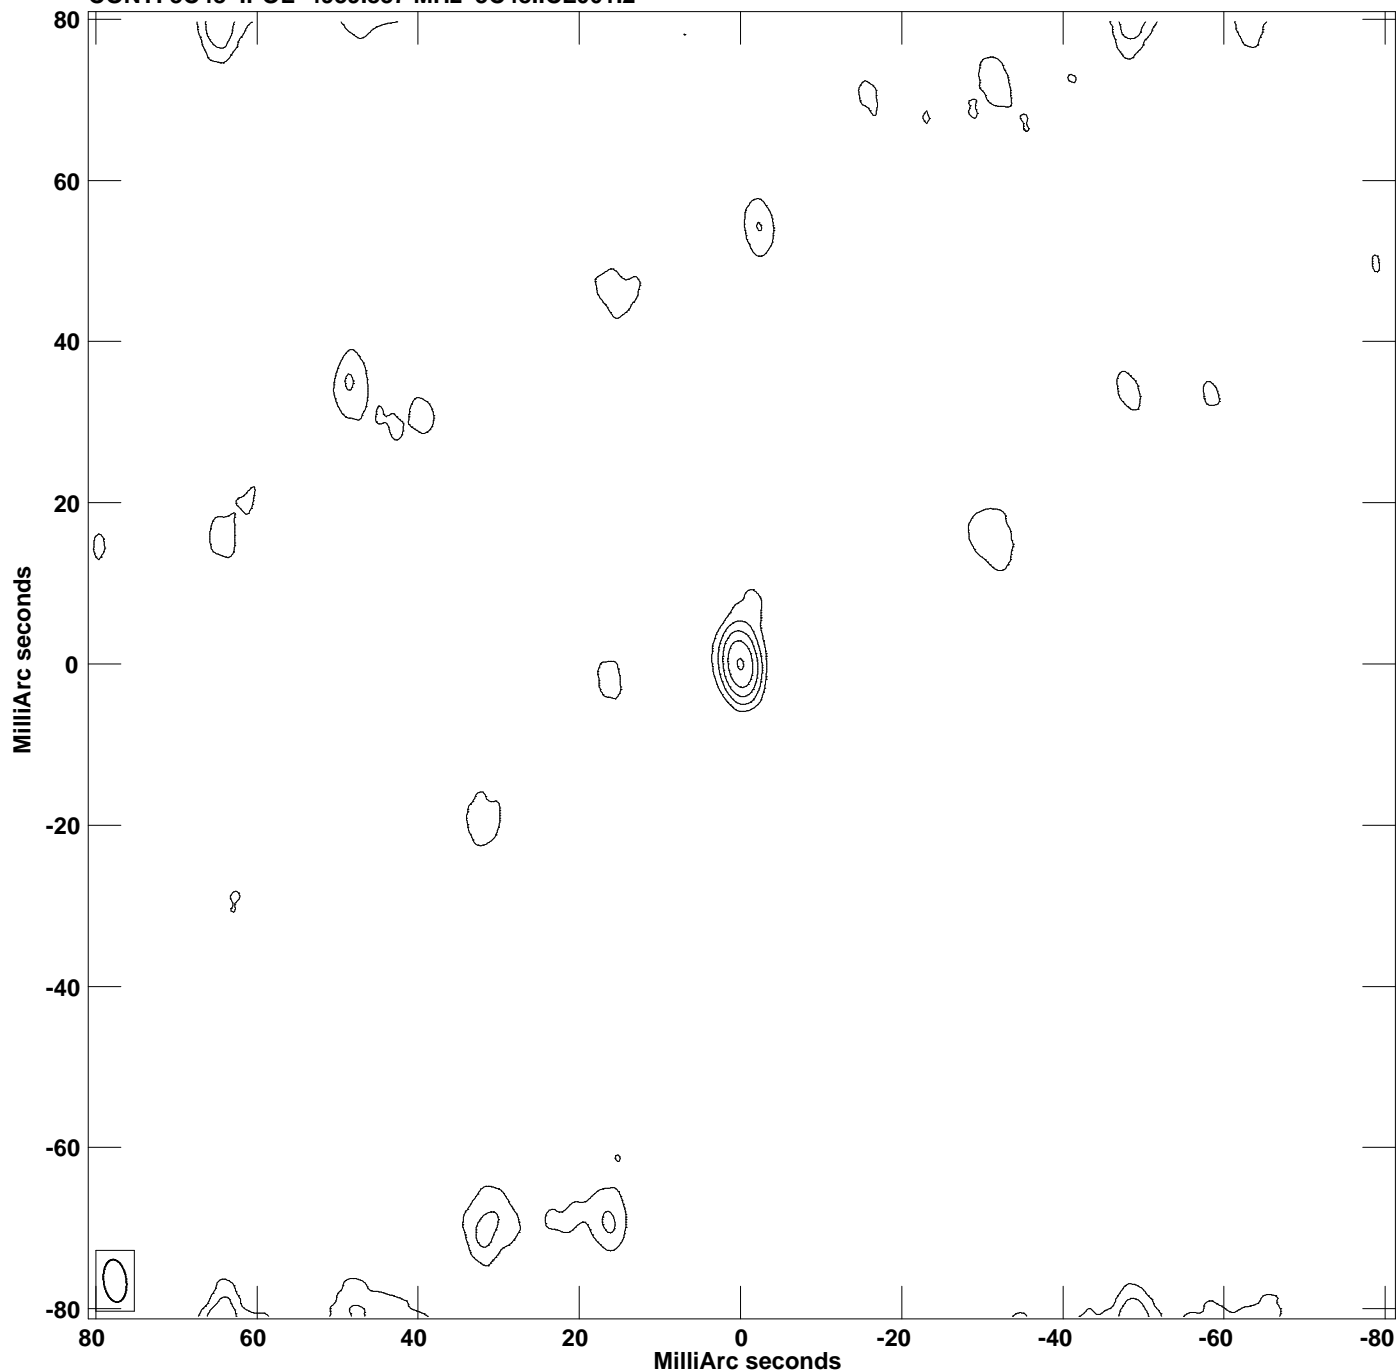

PLot file version 1 created 28-MAY-2021 18:34:44
CONT: 3C48 IPOL 4939.837 MHz 3C48.ICL001.2

Center at RA 01 37 41.2994400 DEC 33 09 35.132990
Cont peak brightness = 1.4280E-01 JY/BEAM
Levs = 1.428E-03 * (-5.95, 5.952, 11.90, 23.81, 47.62, 95.23)