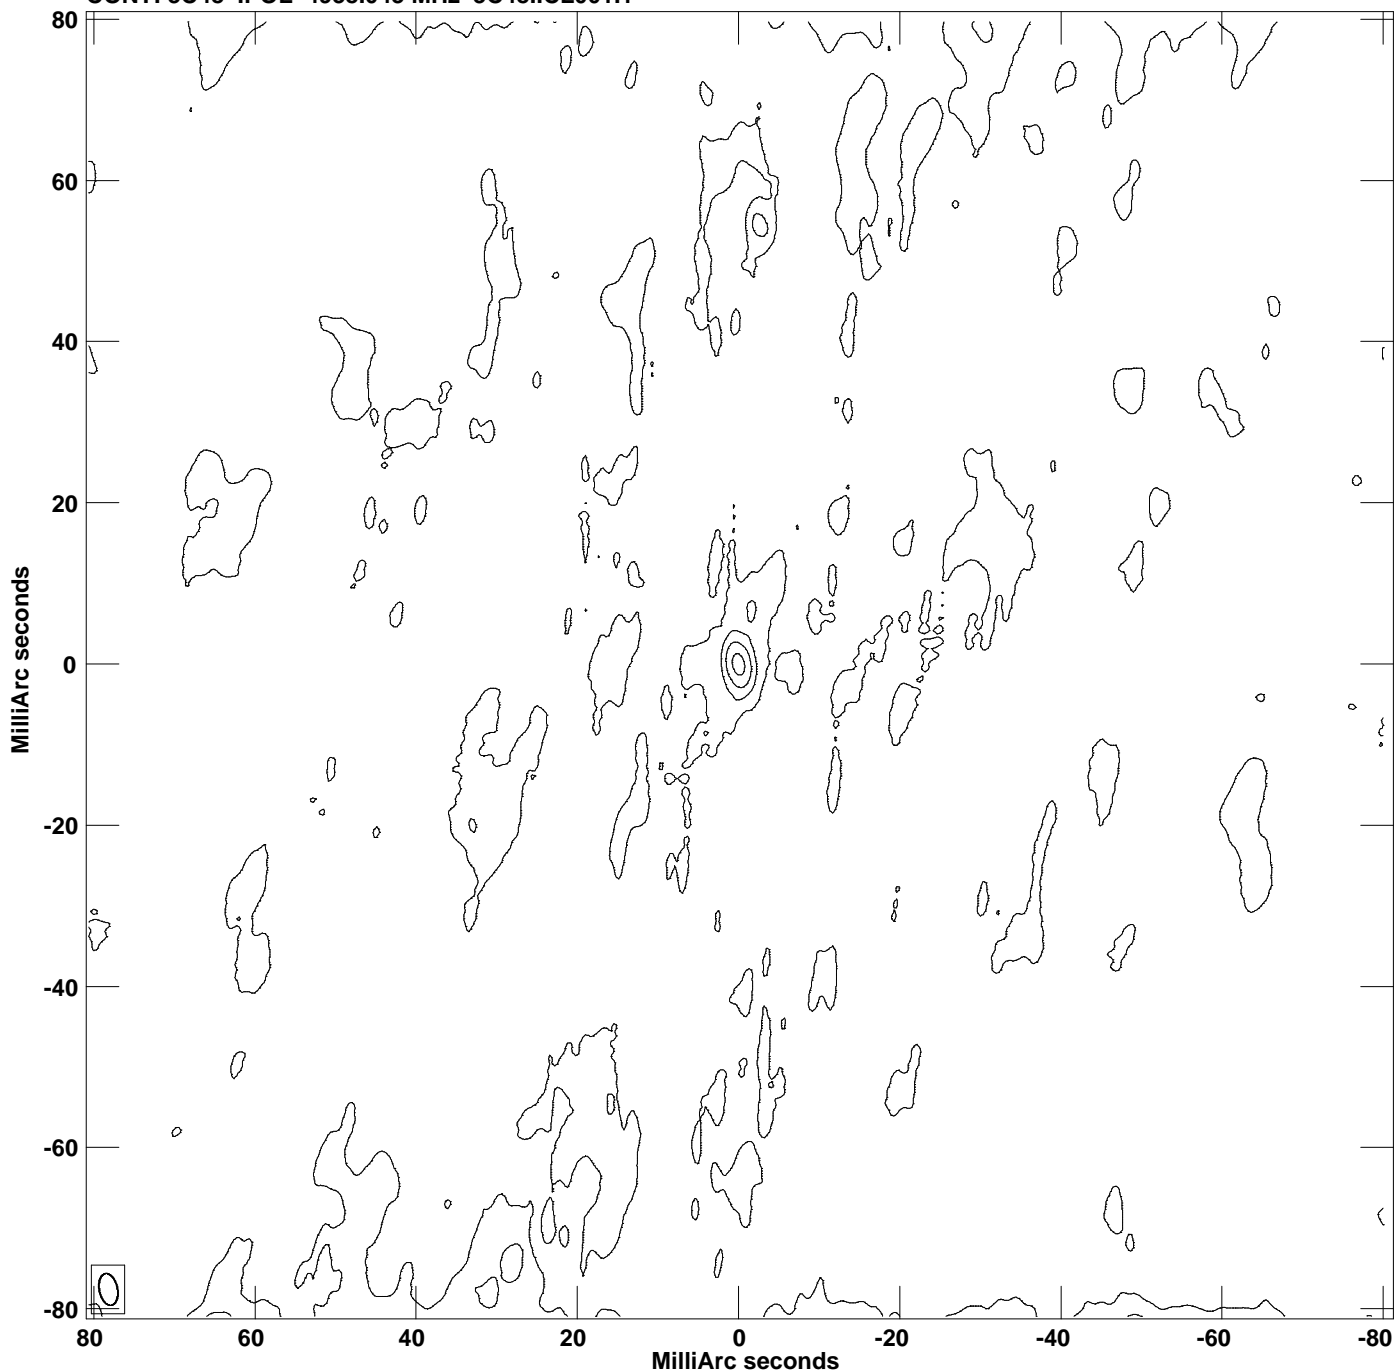

PLot file version 1 created 28-MAY-2021 18:32:55
CONT: 3C48 IPOL 4938.043 MHz 3C48.ICL001.1

Center at RA 01 37 41.2994400 DEC 33 09 35.132990
Cont peak brightness = 1.4026E-01 JY/BEAM
Levs = 1.403E-03 * (-9.85, 9.847, 19.69, 39.39, 78.78)