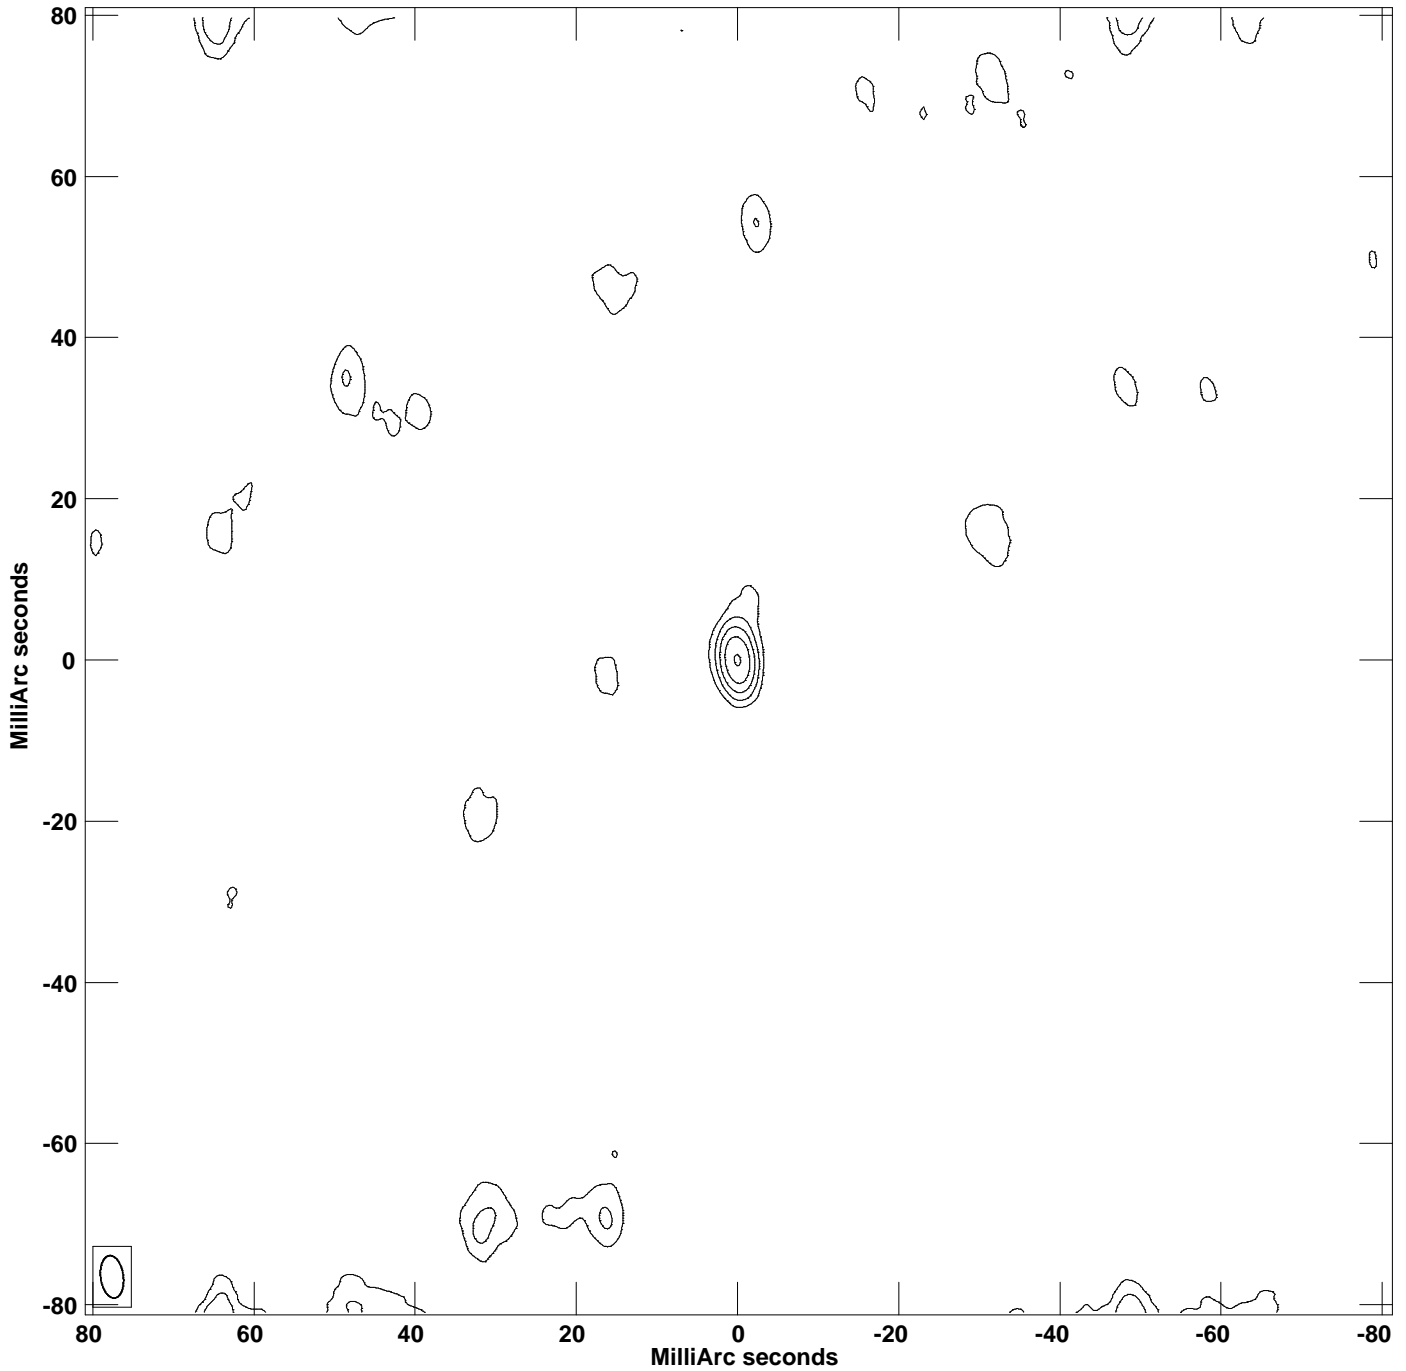

PLot file version 1 created 28-MAY-2021 18:34:44  
CONT: 3C48 IPOL 4939.837 MHz 3C48.ICL001.2

Center at RA 01 37 41.2994400 DEC 33 09 35.132990  
Cont peak brightness = 1.4280E-01 JY/BEAM  
Levs = 1.428E-03 \* (-5.95, 5.952, 11.90, 23.81, 47.62, 95.23)