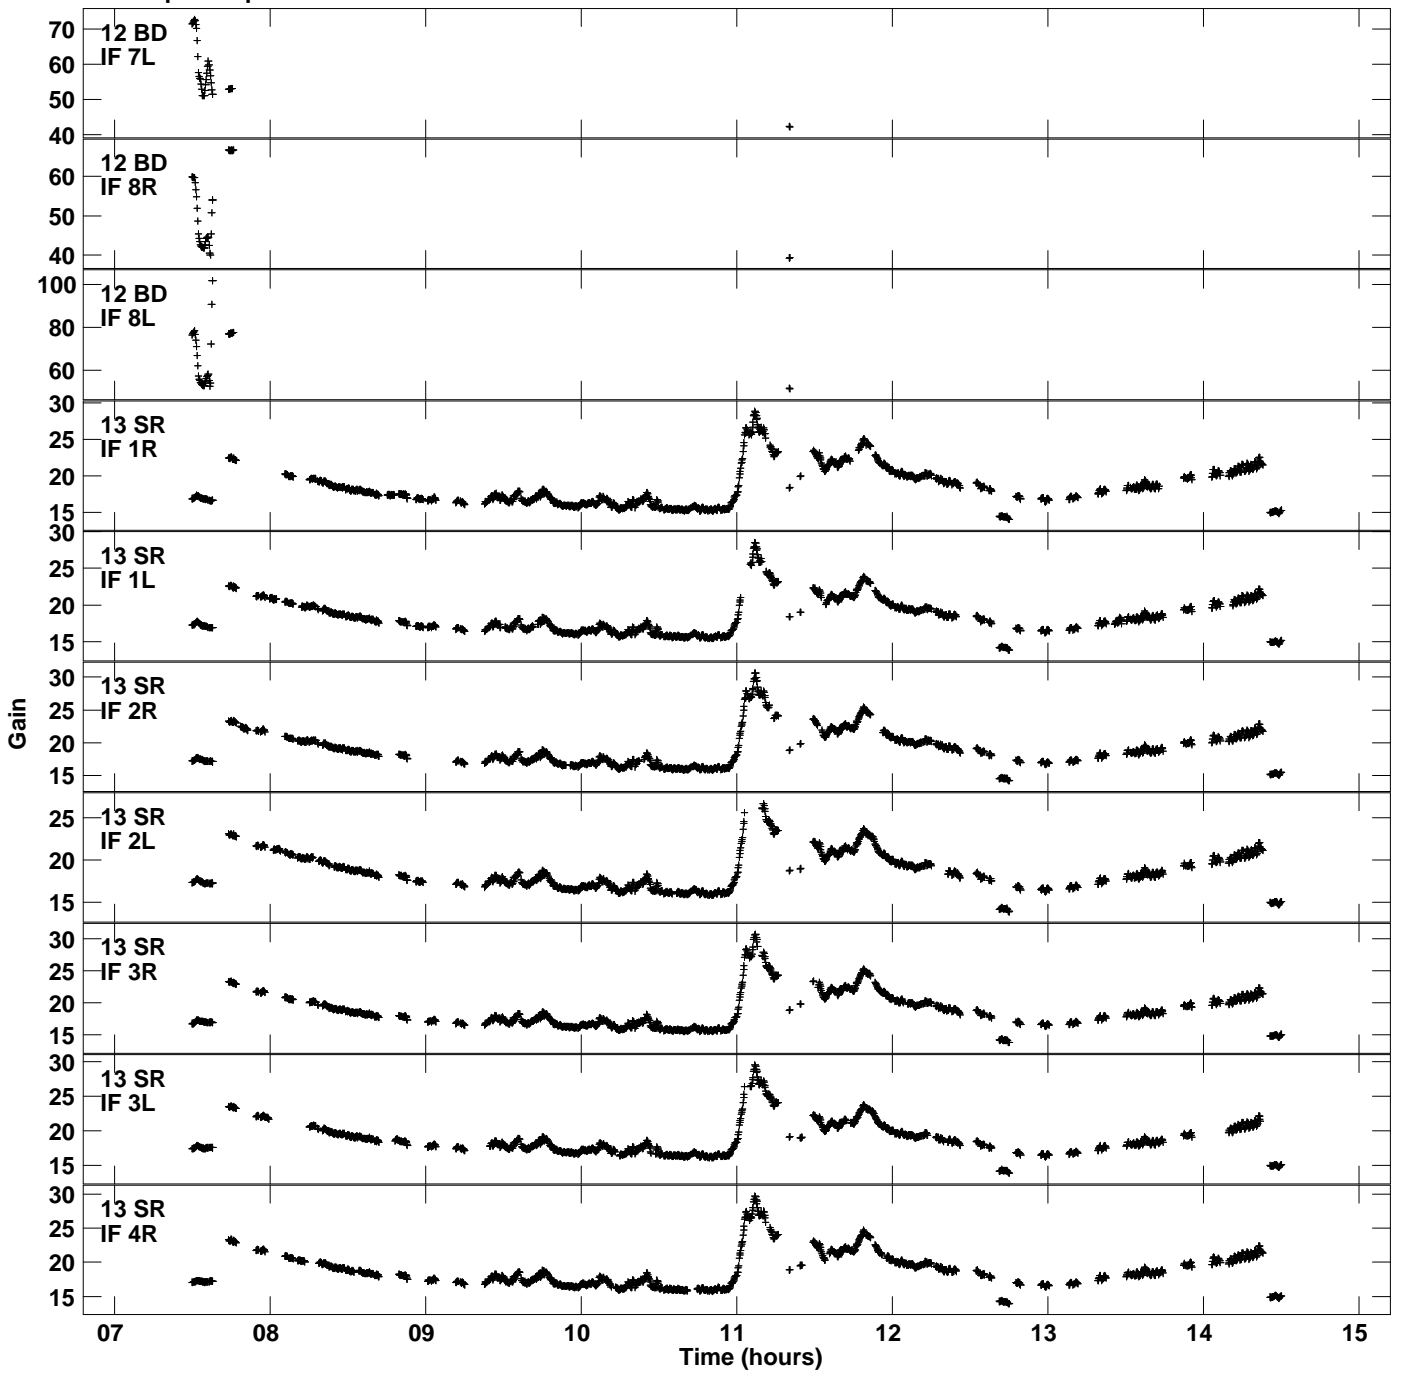

Plot file version 12 - created 26-MAY-2021 15:14:23
Gain amp vs UTC time for ET045C.TMP.1
CL 5 Rpol & Lpol IF 1 - 8

Plot file version 13 created 26-MAY-2021 15:14:23
Gain amp vs UTC time for ET045C.TMP.1
CL 5 Rpol & Lpol IF 1 - 8

Plot file version 14 created 26-MAY-2021 15:14:23
Gain amp vs UTC time for ET045C.TMP.1
CL 5 Rpol & Lpol IF 1 - 8

Plot file version 15 created 26-MAY-2021 15:14:23
Gain amp vs UTC time for ET045C.TMP.1
CL 5 Rpol & Lpol IF 1 - 8