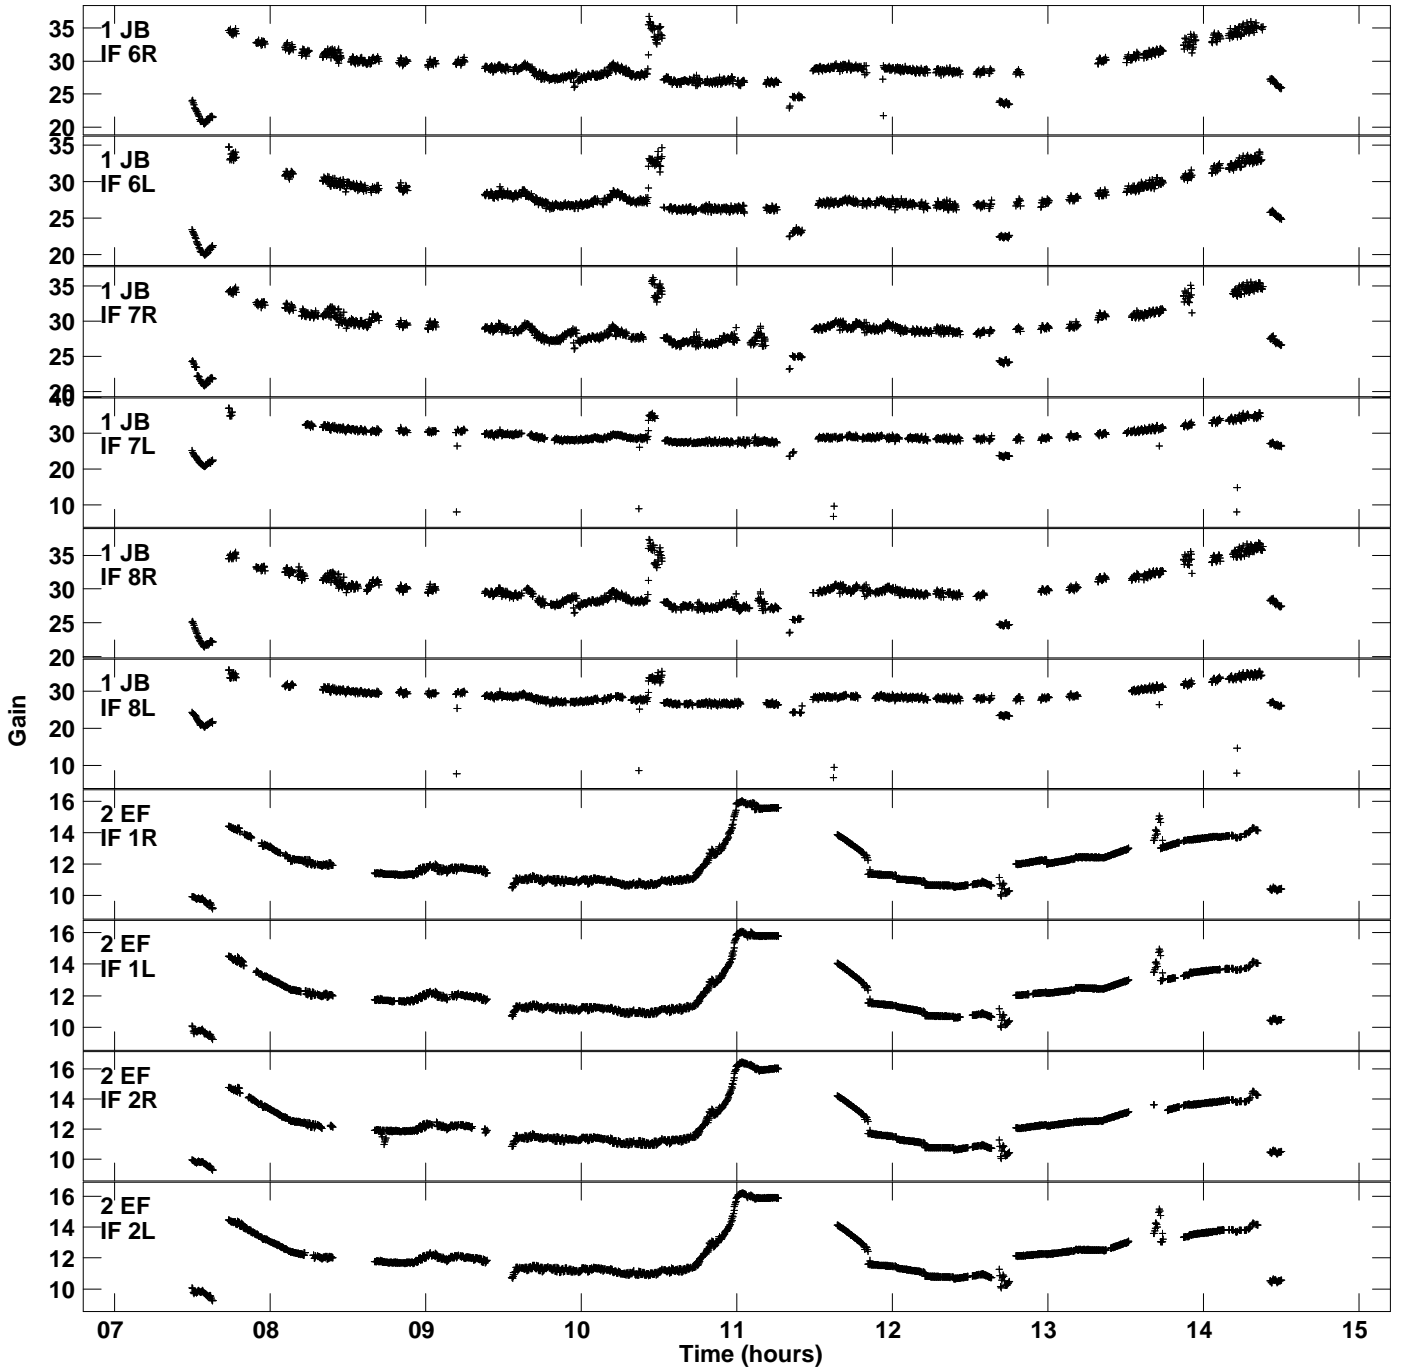

Plot file version 1 created 26-MAY-2021 15:14:22
Gain amp vs UTC time for ET045C.TMP.1
CL 5 Rpol & Lpol IF 1 - 8

Plot file version 2 created 26-MAY-2021 15:14:22
Gain amp vs UTC time for ET045C.TMP.1
CL 5 Rpol & Lpol IF 1 - 8

Plot file version 3 created 26-MAY-2021 15:14:23
Gain amp vs UTC time for ET045C.TMP.1
CL 5 Rpol & Lpol IF 1 - 8

Plot file version 4 created 26-MAY-2021 15:14:23
Gain amp vs UTC time for ET045C.TMP.1
CL 5 Rpol & Lpol IF 1 - 8

Plot file version 5 created 26-MAY-2021 15:14:23
Gain amp vs UTC time for ET045C.TMP.1
CL 5 Rpol & Lpol IF 1 - 8

Plot file version 6 created 26-MAY-2021 15:14:23
Gain amp vs UTC time for ET045C.TMP.1
CL 5 Rpol & Lpol IF 1 - 8

Plot file version 18 created 26-MAY-2021 15:14:23
Gain amp vs UTC time for ET045C.TMP.1
CL 5 Rpol & Lpol IF 1 - 8