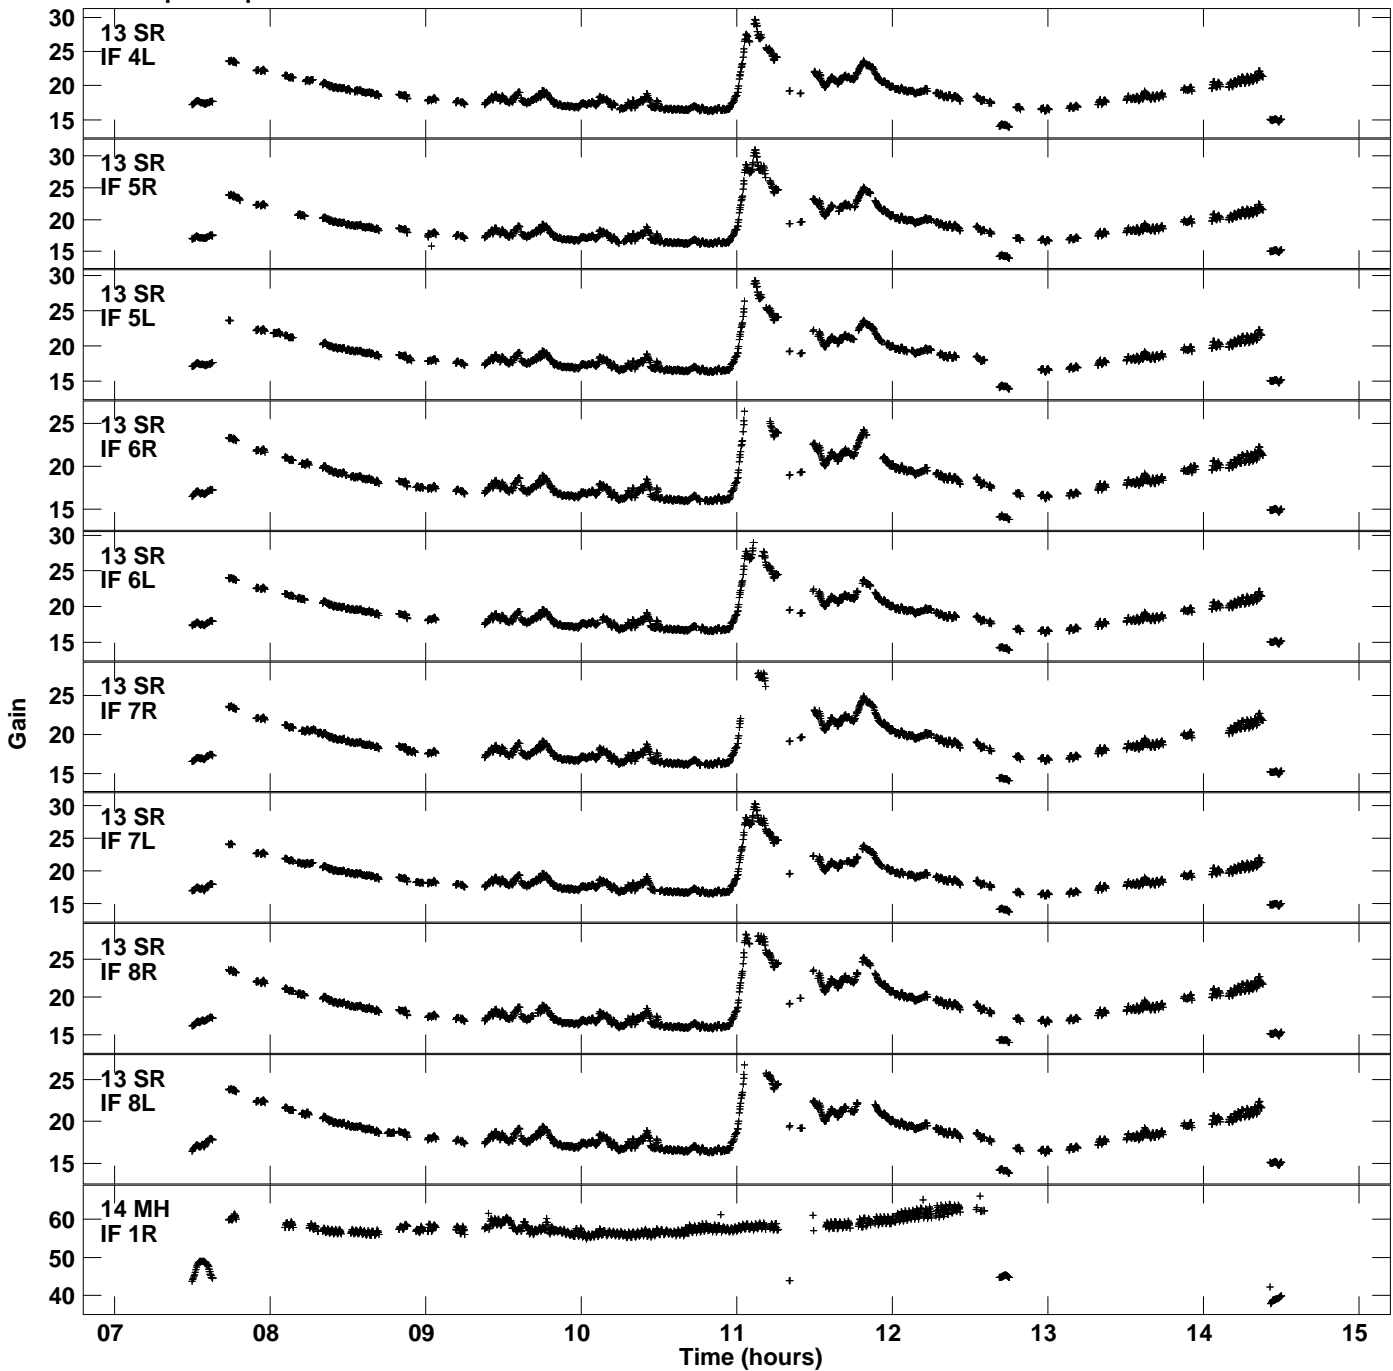

Plot file version 16 created 26-MAY-2021 15:14:23
Gain amp vs UTC time for ET045C.TMP.1
CL 5 Rpol & Lpol IF 1 - 8