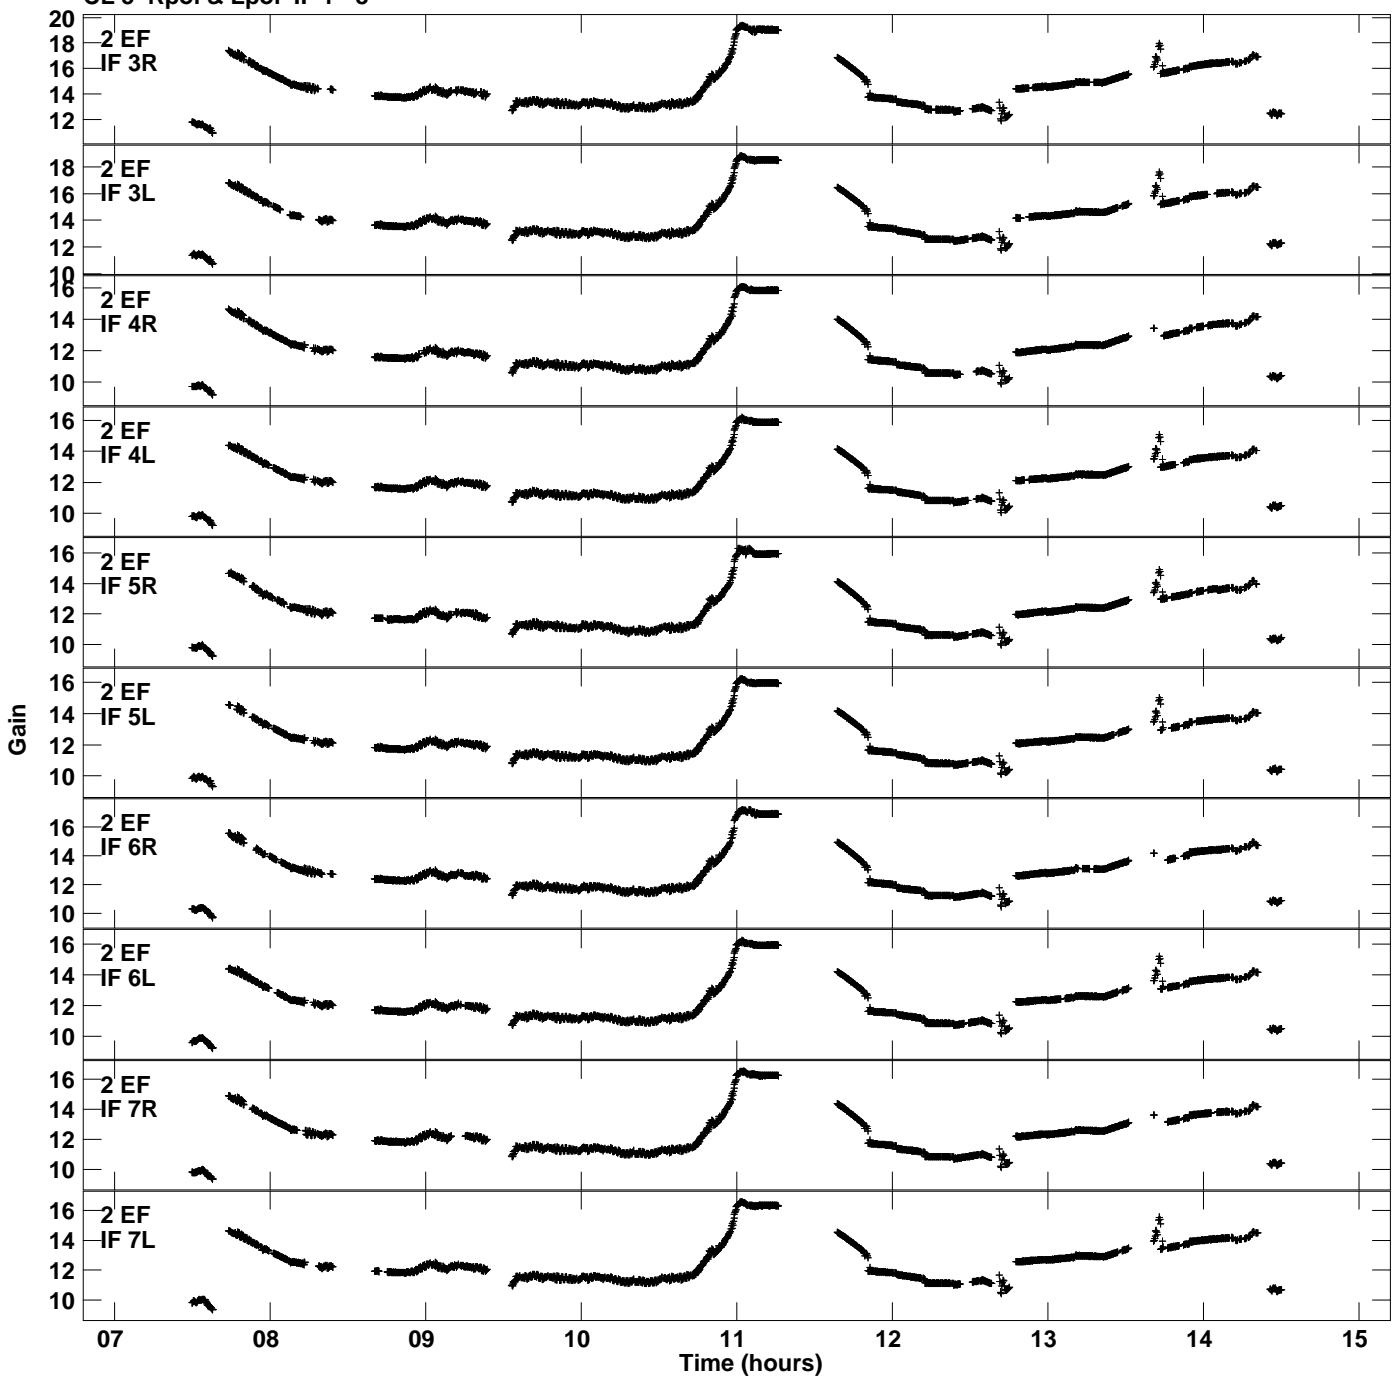

Plot file version 1 created 26-MAY-2021 15:14:22
Gain amp vs UTC time for ET045C.TMP.1
CL 5 Rpol & Lpol IF 1 - 8

Plot file version 2 created 26-MAY-2021 15:14:22
Gain amp vs UTC time for ET045C.TMP.1
CL 5 Rpol & Lpol IF 1 - 8

Plot file version 3 created 26-MAY-2021 15:14:23
Gain amp vs UTC time for ET045C.TMP.1
CL 5 Rpol & Lpol IF 1 - 8

Plot file version 4 created 26-MAY-2021 15:14:23
Gain amp vs UTC time for ET045C.TMP.1
CL 5 Rpol & Lpol IF 1 - 8

Plot file version 10 created 26-MAY-2021 15:14:23
Gain amp vs UTC time for ET045C.TMP.1
CL 5 Rpol & Lpol IF 1 - 8

Plot file version 11 created 26-MAY-2021 15:14:23
Gain amp vs UTC time for ET045C.TMP.1
CL 5 Rpol & Lpol IF 1 - 8

Plot file version 18 created 26-MAY-2021 15:14:23
Gain amp vs UTC time for ET045C.TMP.1
CL 5 Rpol & Lpol IF 1 - 8