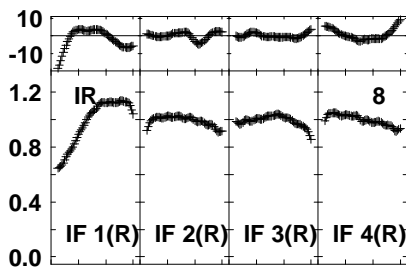

Plot file version 1 created 24-SEP-2021 10:14:43
 EV023.UVDATA.1
 Freq = 1.5950 GHz, Bw = 32.000 MH Bandpass table # 1

Lower frame: BP ampl Top frame: BP phase
 Bandpass table spectrum Antenna: *
 Timerange: 00/00:00:01 to 999/00:00:00

Plot file version 2 created 24-SEP-2021 10:14:43
 EV023.UVDATA.1
 Freq = 1.5950 GHz, Bw = 32.000 MH Bandpass table # 1

Lower frame: BP ampl Top frame: BP phase
 Bandpass table spectrum Antenna: *
 Timerange: 00/00:00:01 to 999/00:00:00