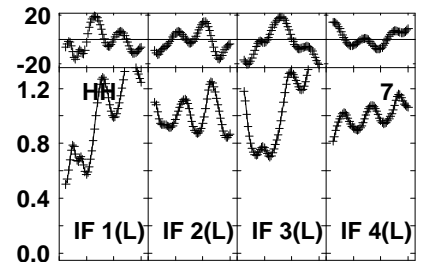

Plot file version 1 created 24-SEP-2021 10:14:43
 EV023.UVDATA.1
 Freq = 1.5950 GHz, Bw = 32.000 MH Bandpass table # 1

Lower frame: BP ampl Top frame: BP phase
 Bandpass table spectrum Antenna: *
 Timerange: 00/00:00:01 to 999/00:00:00

Plot file version 2 created 24-SEP-2021 10:14:43
 EV023.UVDATA.1
 Freq = 1.5950 GHz, Bw = 32.000 MH Bandpass table # 1

Lower frame: BP ampl Top frame: BP phase
 Bandpass table spectrum Antenna: *
 Timerange: 00/00:00:01 to 999/00:00:00