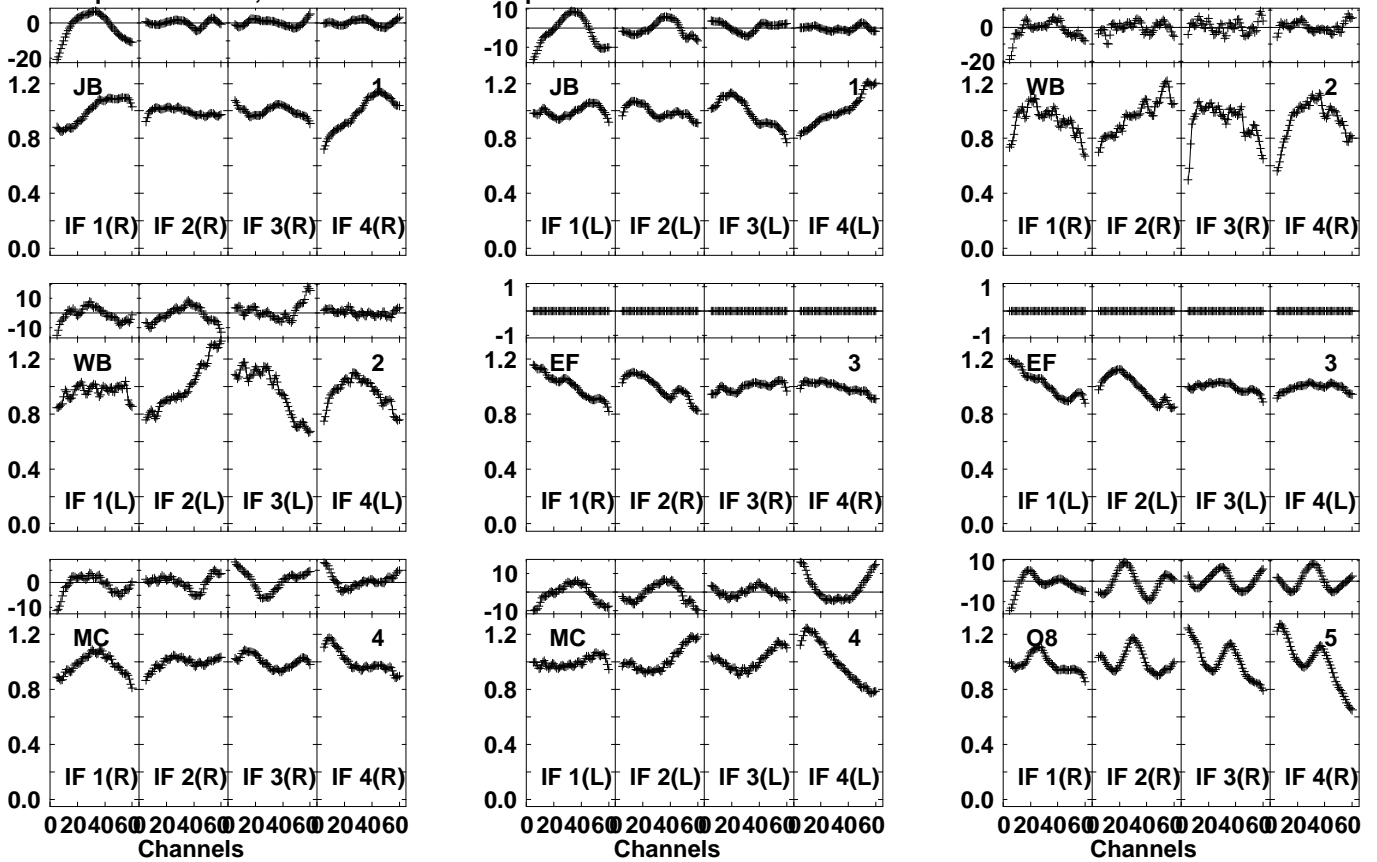

Plot file version 1 created 24-SEP-2021 10:14:43
 EV023.UVDATA.1
 Freq = 1.5950 GHz, Bw = 32.000 MH Bandpass table # 1

Lower frame: BP ampl Top frame: BP phase
 Bandpass table spectrum Antenna: *
 Timerange: 00/00:00:01 to 999/00:00:00

Plot file version 2 created 24-SEP-2021 10:14:43
 EV023.UVDATA.1
 Freq = 1.5950 GHz, Bw = 32.000 MH Bandpass table # 1

Lower frame: BP ampl Top frame: BP phase
 Bandpass table spectrum Antenna: *
 Timerange: 00/00:00:01 to 999/00:00:00