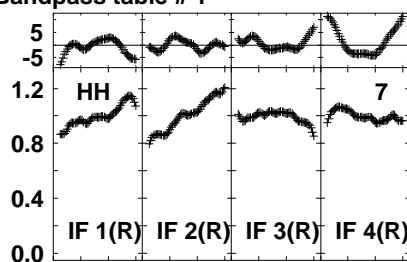

Plot file version 1 created 24-SEP-2021 10:14:43
 EV023.UVDATA.1
 Freq = 1.5950 GHz, Bw = 32.000 MH Bandpass table # 1

Lower frame: BP ampl Top frame: BP phase
 Bandpass table spectrum Antenna: *
 Timerange: 00/00:00:01 to 999/00:00:00

Plot file version 2 created 24-SEP-2021 10:14:43
 EV023.UVDATA.1
 Freq = 1.5950 GHz, Bw = 32.000 MH Bandpass table # 1

Lower frame: BP ampl Top frame: BP phase
 Bandpass table spectrum Antenna: *
 Timerange: 00/00:00:01 to 999/00:00:00