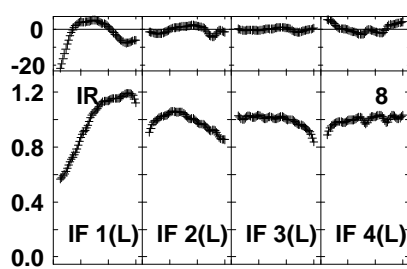

Plot file version 1 created 24-SEP-2021 10:14:43
 EV023.UVDATA.1
 Freq = 1.5950 GHz, Bw = 32.000 MH Bandpass table # 1

Lower frame: BP ampl Top frame: BP phase
 Bandpass table spectrum Antenna: *
 Timerange: 00/00:00:01 to 999/00:00:00

Plot file version 2 created 24-SEP-2021 10:14:43
 EV023.UVDATA.1
 Freq = 1.5950 GHz, Bw = 32.000 MH Bandpass table # 1

Lower frame: BP ampl Top frame: BP phase
 Bandpass table spectrum Antenna: *
 Timerange: 00/00:00:01 to 999/00:00:00