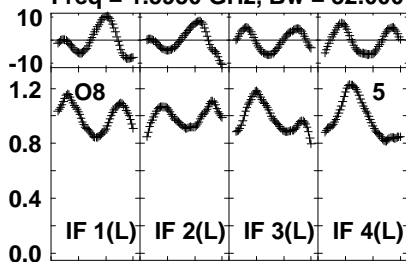

Plot file version 1 created 24-SEP-2021 10:14:43
 EV023.UVDATA.1
 Freq = 1.5950 GHz, Bw = 32.000 MH Bandpass table # 1

Lower frame: BP ampl Top frame: BP phase
 Bandpass table spectrum Antenna: *
 Timerange: 00/00:00:01 to 999/00:00:00

Plot file version 2 created 24-SEP-2021 10:14:43
 EV023.UVDATA.1
 Freq = 1.5950 GHz, Bw = 32.000 MH Bandpass table # 1

Lower frame: BP ampl Top frame: BP phase
 Bandpass table spectrum Antenna: *
 Timerange: 00/00:00:01 to 999/00:00:00