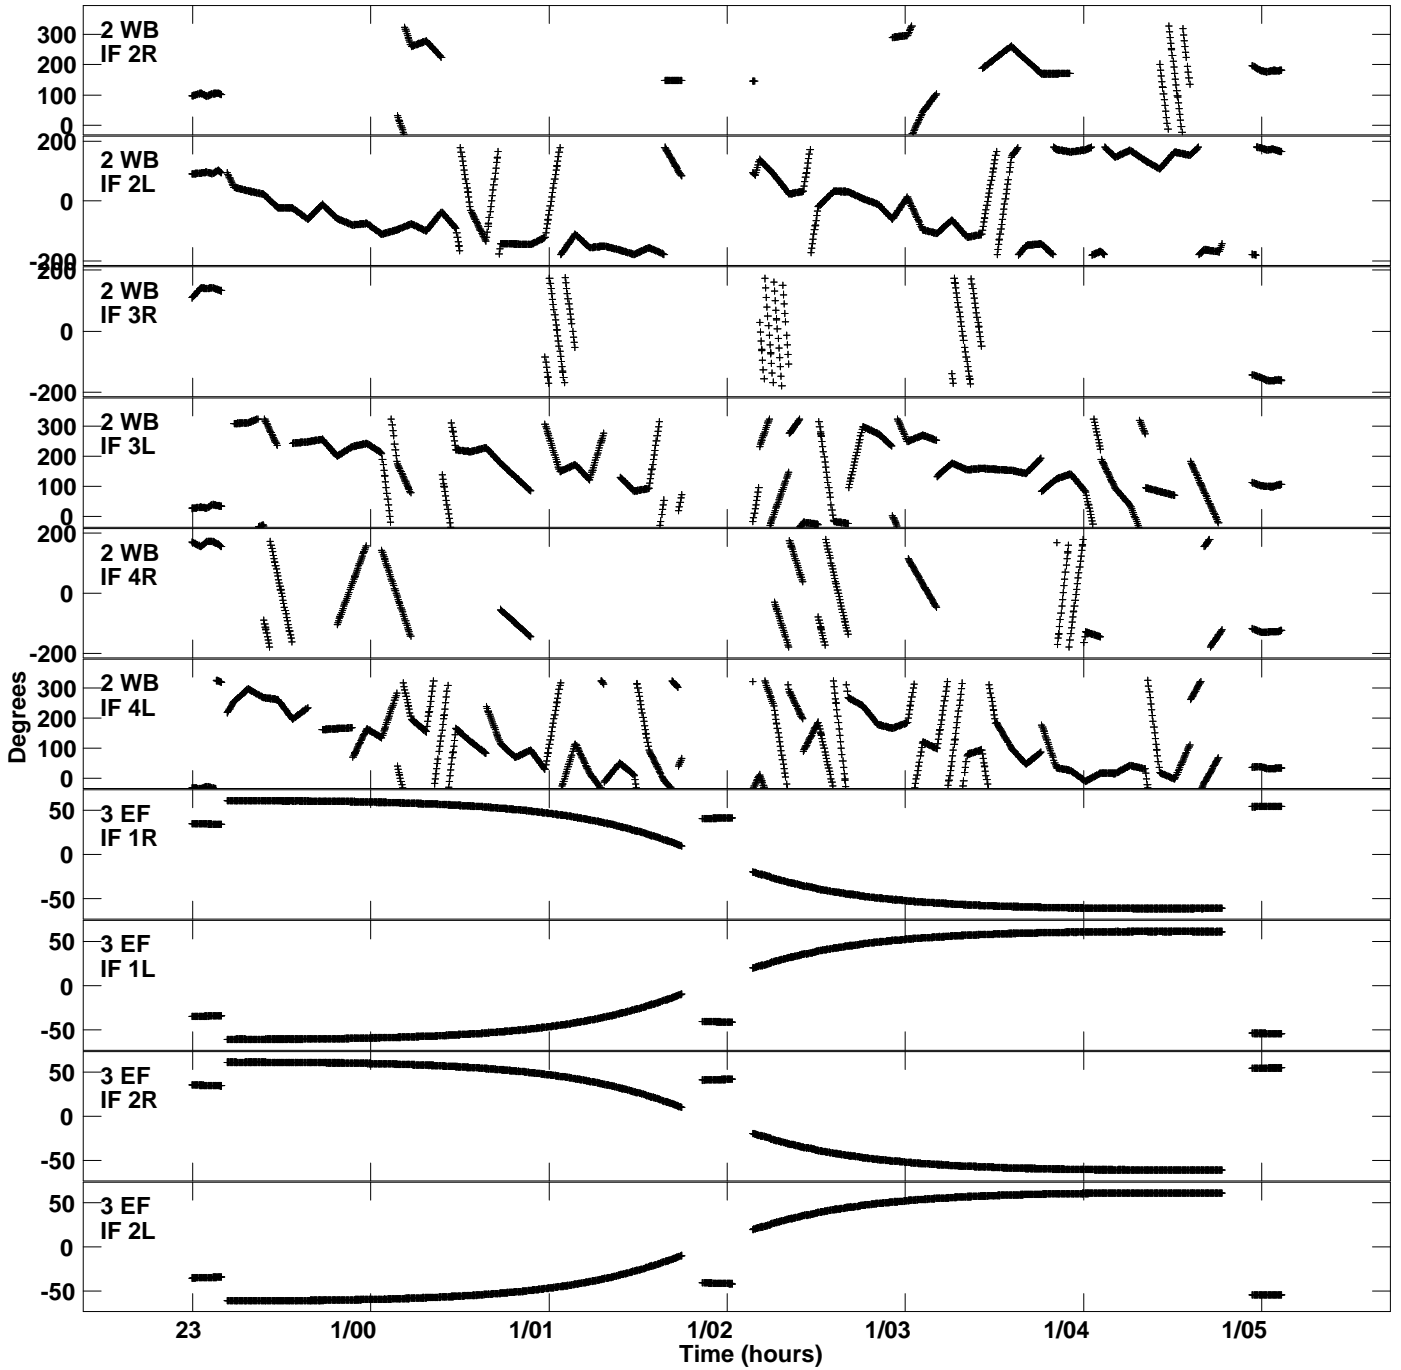

Plot file version 1 created 24-SEP-2021 10:14:43
Gain phs vs UTC time for EV023.UVDATA.1
CL 4 Rpol & Lpol IF 1 - 4

Plot file version 2 created 24-SEP-2021 10:14:43
Gain phs vs UTC time for EV023.UVDATA.1
CL 4 Rpol & Lpol IF 1 - 4

Plot file version 3 created 24-SEP-2021 10:14:43
Gain phs vs UTC time for EV023.UVDATA.1
CL 4 Rpol & Lpol IF 1 - 4

Plot file version 4 created 24-SEP-2021 10:14:44
Gain phs vs UTC time for EV023.UVDATA.1
CL 4 Rpol & Lpol IF 1 - 4

Plot file version 5 created 24-SEP-2021 10:14:44
Gain phs vs UTC time for EV023.UVDATA.1
CL 4 Rpol & Lpol IF 1 - 4

Plot file version 6 created 24-SEP-2021 10:14:44
Gain phs vs UTC time for EV023.UVDATA.1
CL 4 Rpol & Lpol IF 1 - 4