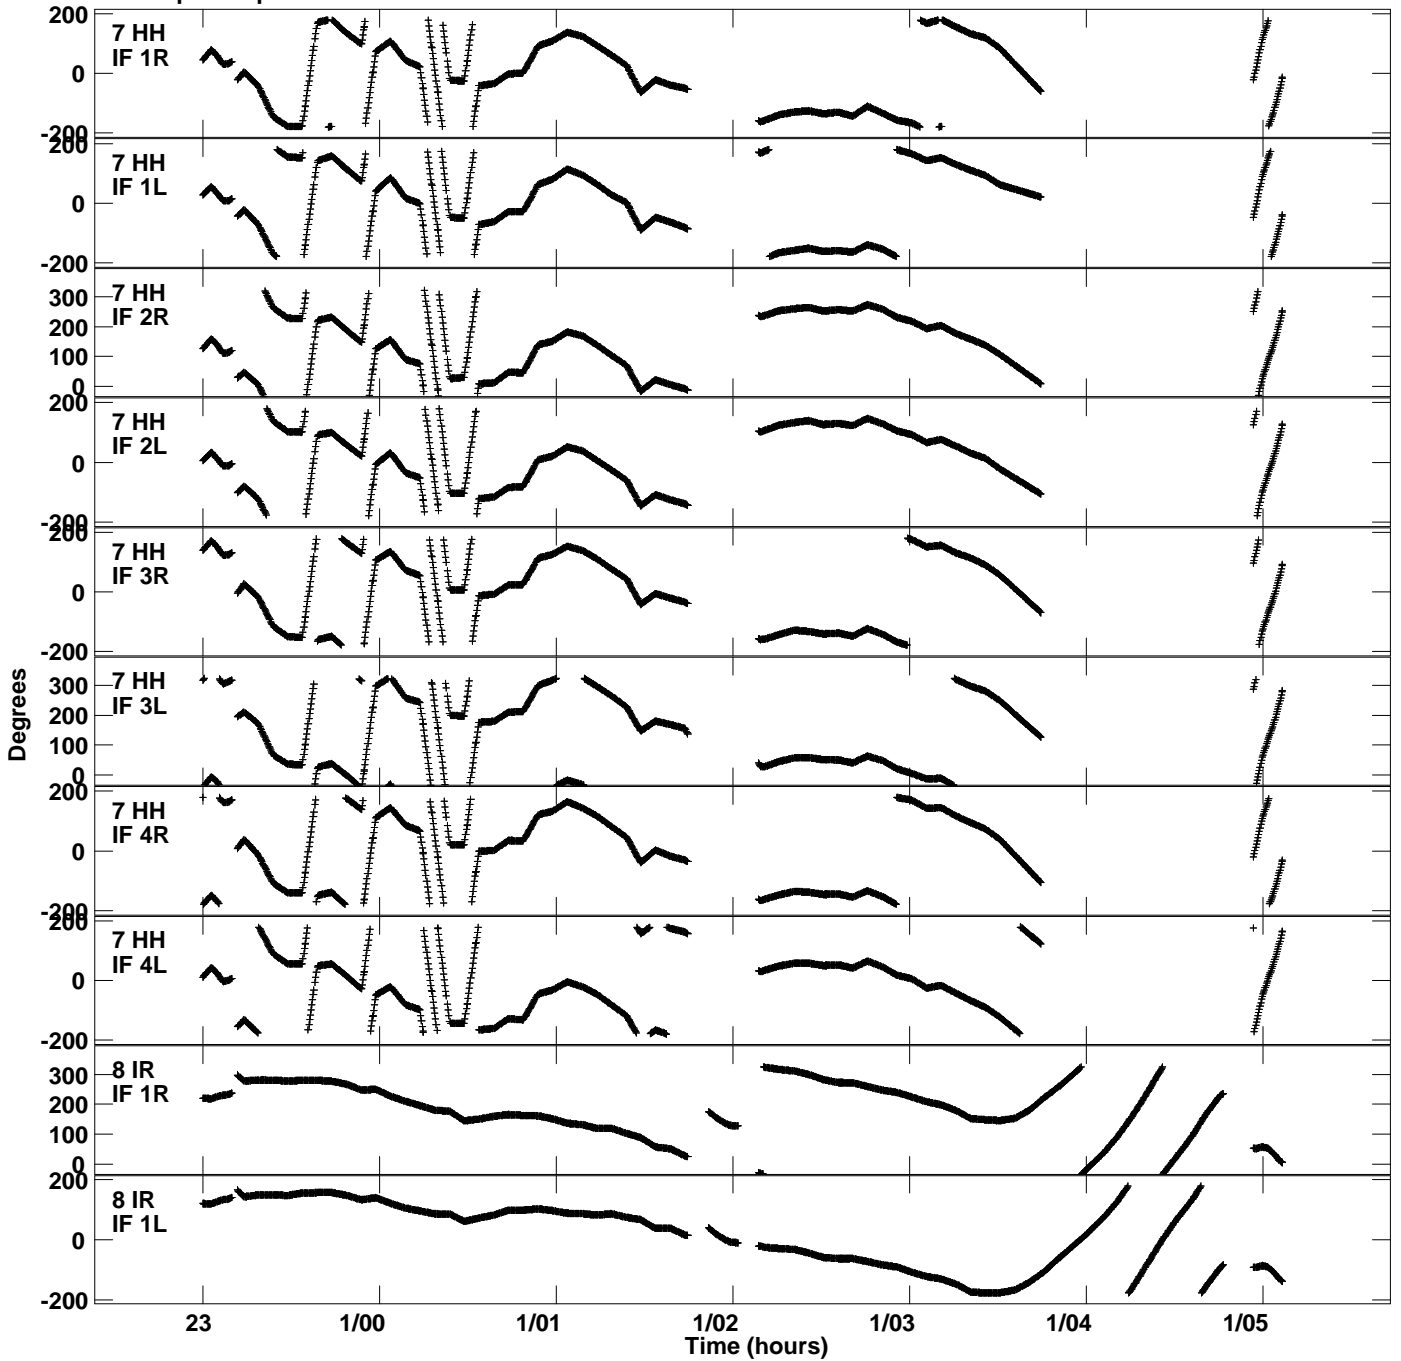

Plot file version 1 created 24-SEP-2021 10:14:43
Gain phs vs UTC time for EV023.UVDATA.1
CL 4 Rpol & Lpol IF 1 - 4

Plot file version 2 created 24-SEP-2021 10:14:43
Gain phs vs UTC time for EV023.UVDATA.1
CL 4 Rpol & Lpol IF 1 - 4

Plot file version 3 created 24-SEP-2021 10:14:43
Gain phs vs UTC time for EV023.UVDATA.1
CL 4 Rpol & Lpol IF 1 - 4

Plot file version 4 created 24-SEP-2021 10:14:44
Gain phs vs UTC time for EV023.UVDATA.1
CL 4 Rpol & Lpol IF 1 - 4

Plot file version 5 created 24-SEP-2021 10:14:44
Gain phs vs UTC time for EV023.UVDATA.1
CL 4 Rpol & Lpol IF 1 - 4

Plot file version 6 created 24-SEP-2021 10:14:44
Gain phs vs UTC time for EV023.UVDATA.1
CL 4 Rpol & Lpol IF 1 - 4