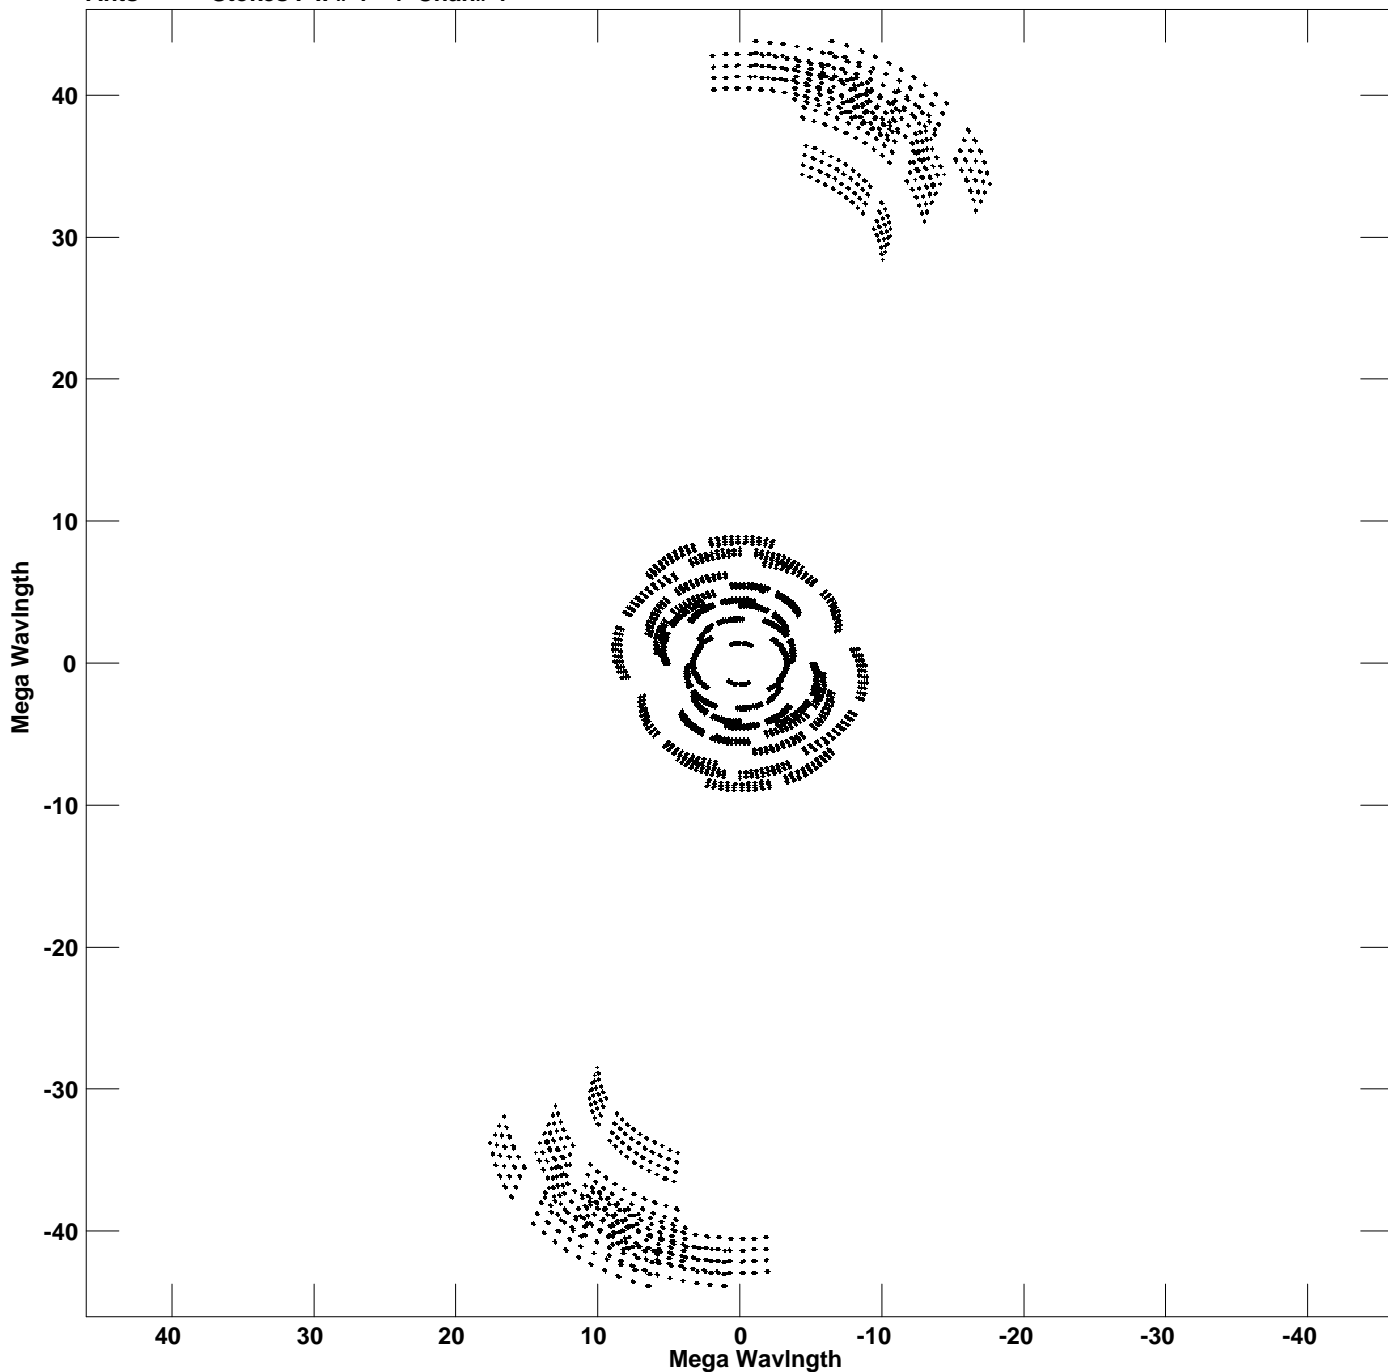

Plot file version 1 created 24-SEP-2021 10:17:09
V vs U for NVSS0222.MULTI.1 Source:NVSS0222
Ants * - * Stokes I IF# 1 - 4 Chan# 1

Freq = 1.6107 GHz, Bw = 32.000 MHz