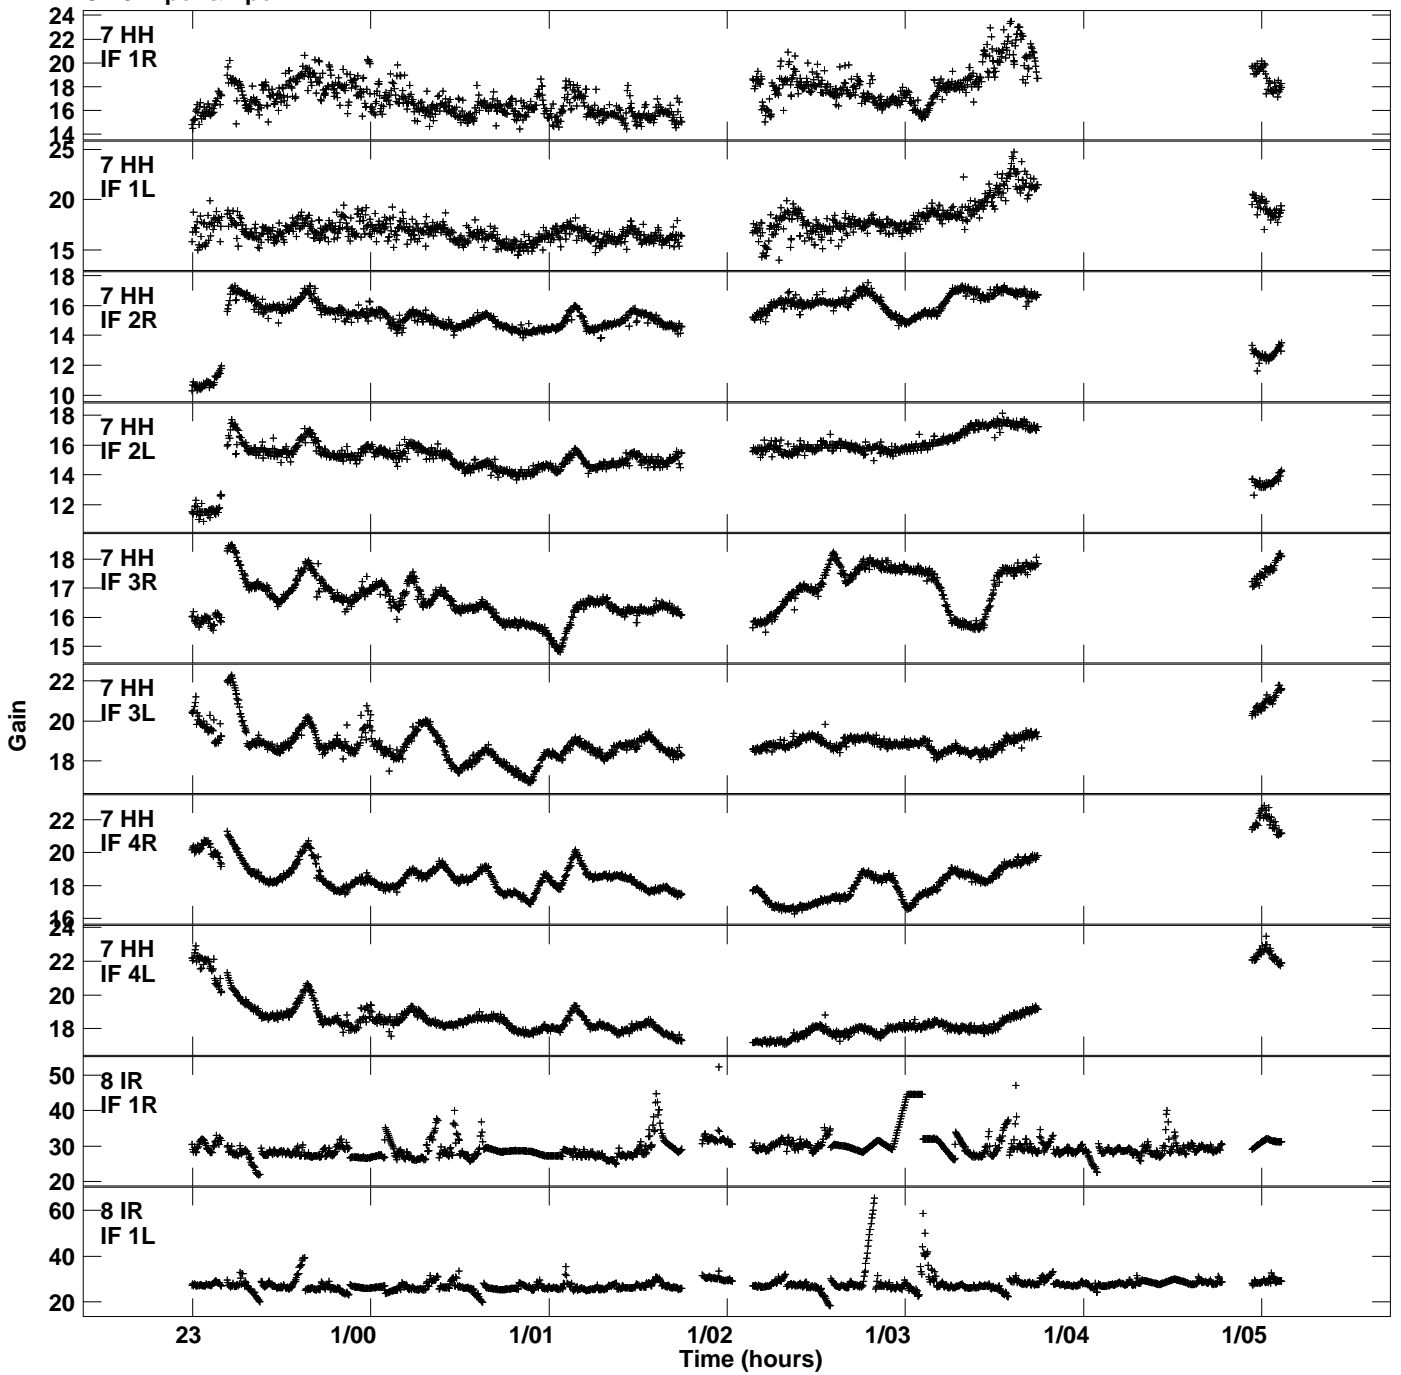

Plot file version 1 created 24-SEP-2021 10:17:33  
Gain amp vs UTC time for EV023.TMP.1  
CL 5 Rpol & Lpol IF 1 - 4

Plot file version 2 created 24-SEP-2021 10:17:33  
Gain amp vs UTC time for EV023.TMP.1  
CL 5 Rpol & Lpol IF 1 - 4

Plot file version 3 created 24-SEP-2021 10:17:33  
Gain amp vs UTC time for EV023.TMP.1  
CL 5 Rpol & Lpol IF 1 - 4

Plot file version 4 created 24-SEP-2021 10:17:33  
Gain amp vs UTC time for EV023.TMP.1  
CL 5 Rpol & Lpol IF 1 - 4

Plot file version 5 created 24-SEP-2021 10:17:33  
Gain amp vs UTC time for EV023.TMP.1  
CL 5 Rpol & Lpol IF 1 - 4

Plot file version 6 created 24-SEP-2021 10:17:33  
Gain amp vs UTC time for EV023.TMP.1  
CL 5 Rpol & Lpol IF 1 - 4