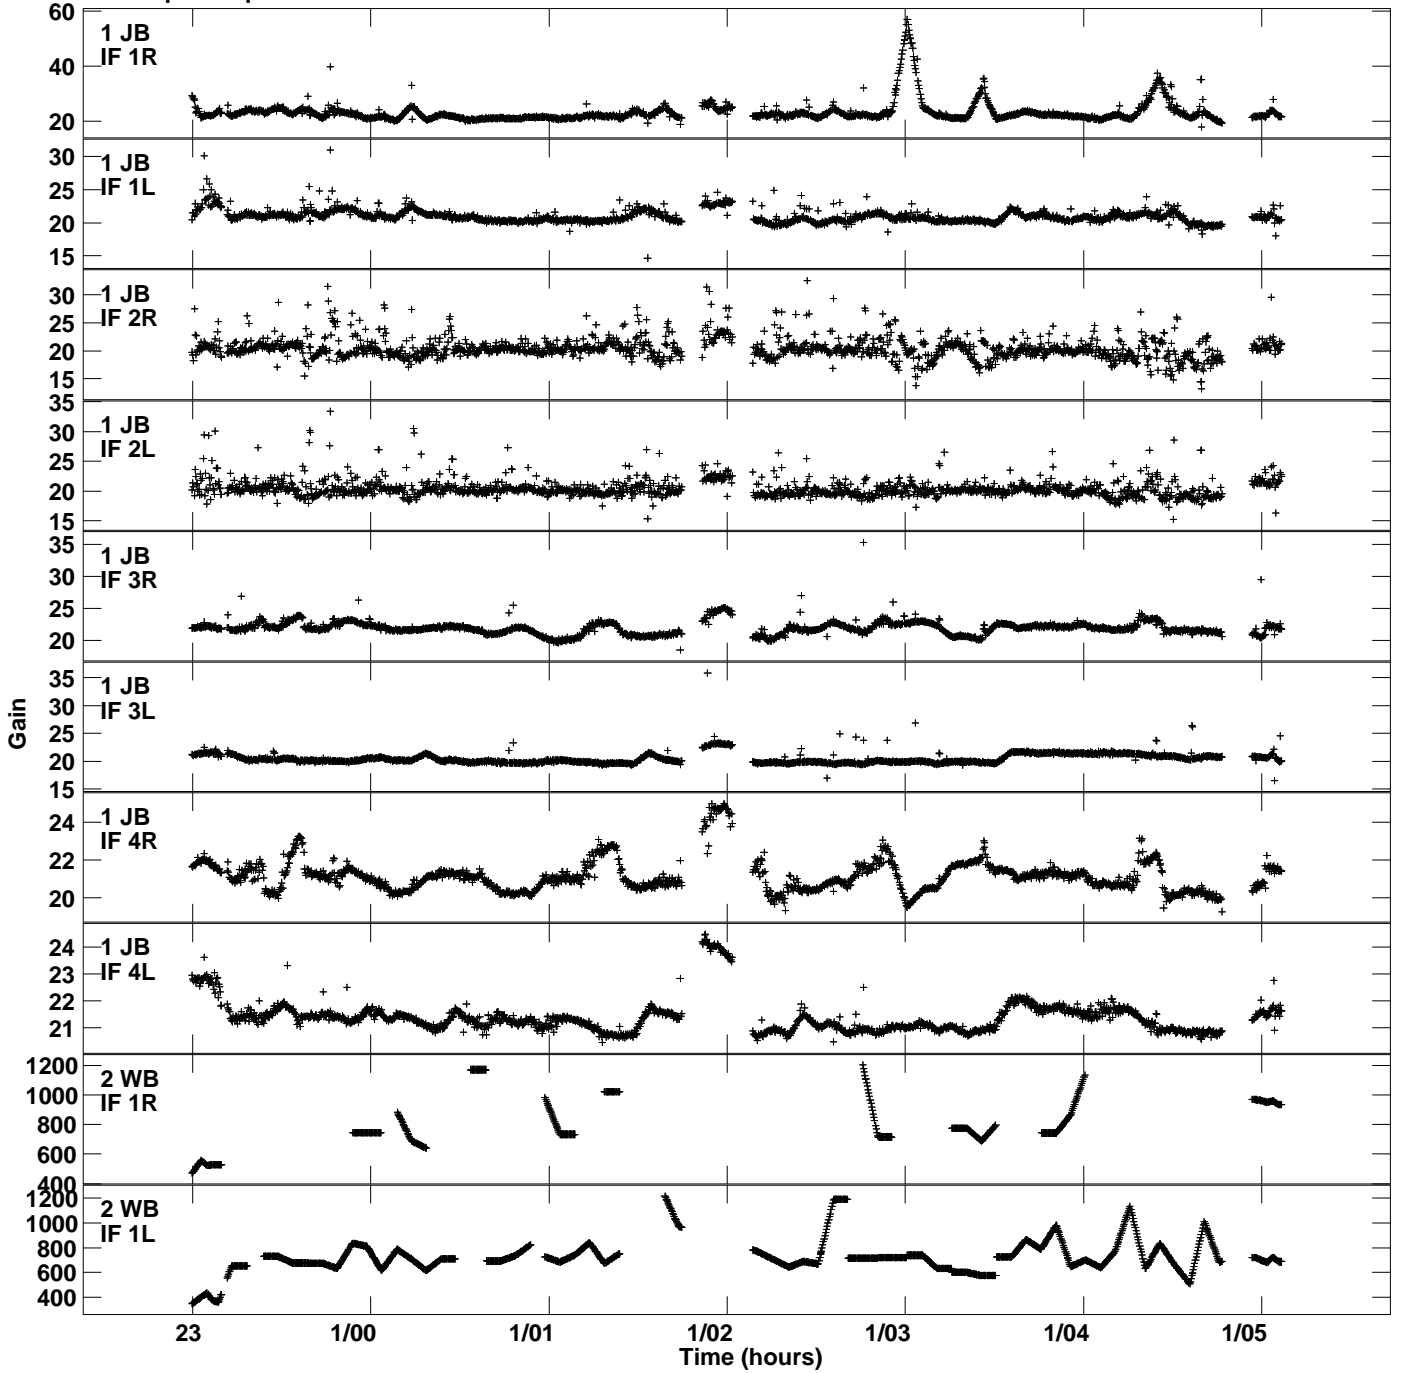

Plot file version 1 created 24-SEP-2021 10:17:33  
Gain amp vs UTC time for EV023.TMP.1  
CL 5 Rpol & Lpol IF 1 - 4

Plot file version 2 created 24-SEP-2021 10:17:33  
Gain amp vs UTC time for EV023.TMP.1  
CL 5 Rpol & Lpol IF 1 - 4

Plot file version 3 created 24-SEP-2021 10:17:33  
Gain amp vs UTC time for EV023.TMP.1  
CL 5 Rpol & Lpol IF 1 - 4

Plot file version 4 created 24-SEP-2021 10:17:33  
Gain amp vs UTC time for EV023.TMP.1  
CL 5 Rpol & Lpol IF 1 - 4

Plot file version 5 created 24-SEP-2021 10:17:33  
Gain amp vs UTC time for EV023.TMP.1  
CL 5 Rpol & Lpol IF 1 - 4

Plot file version 6 created 24-SEP-2021 10:17:33  
Gain amp vs UTC time for EV023.TMP.1  
CL 5 Rpol & Lpol IF 1 - 4