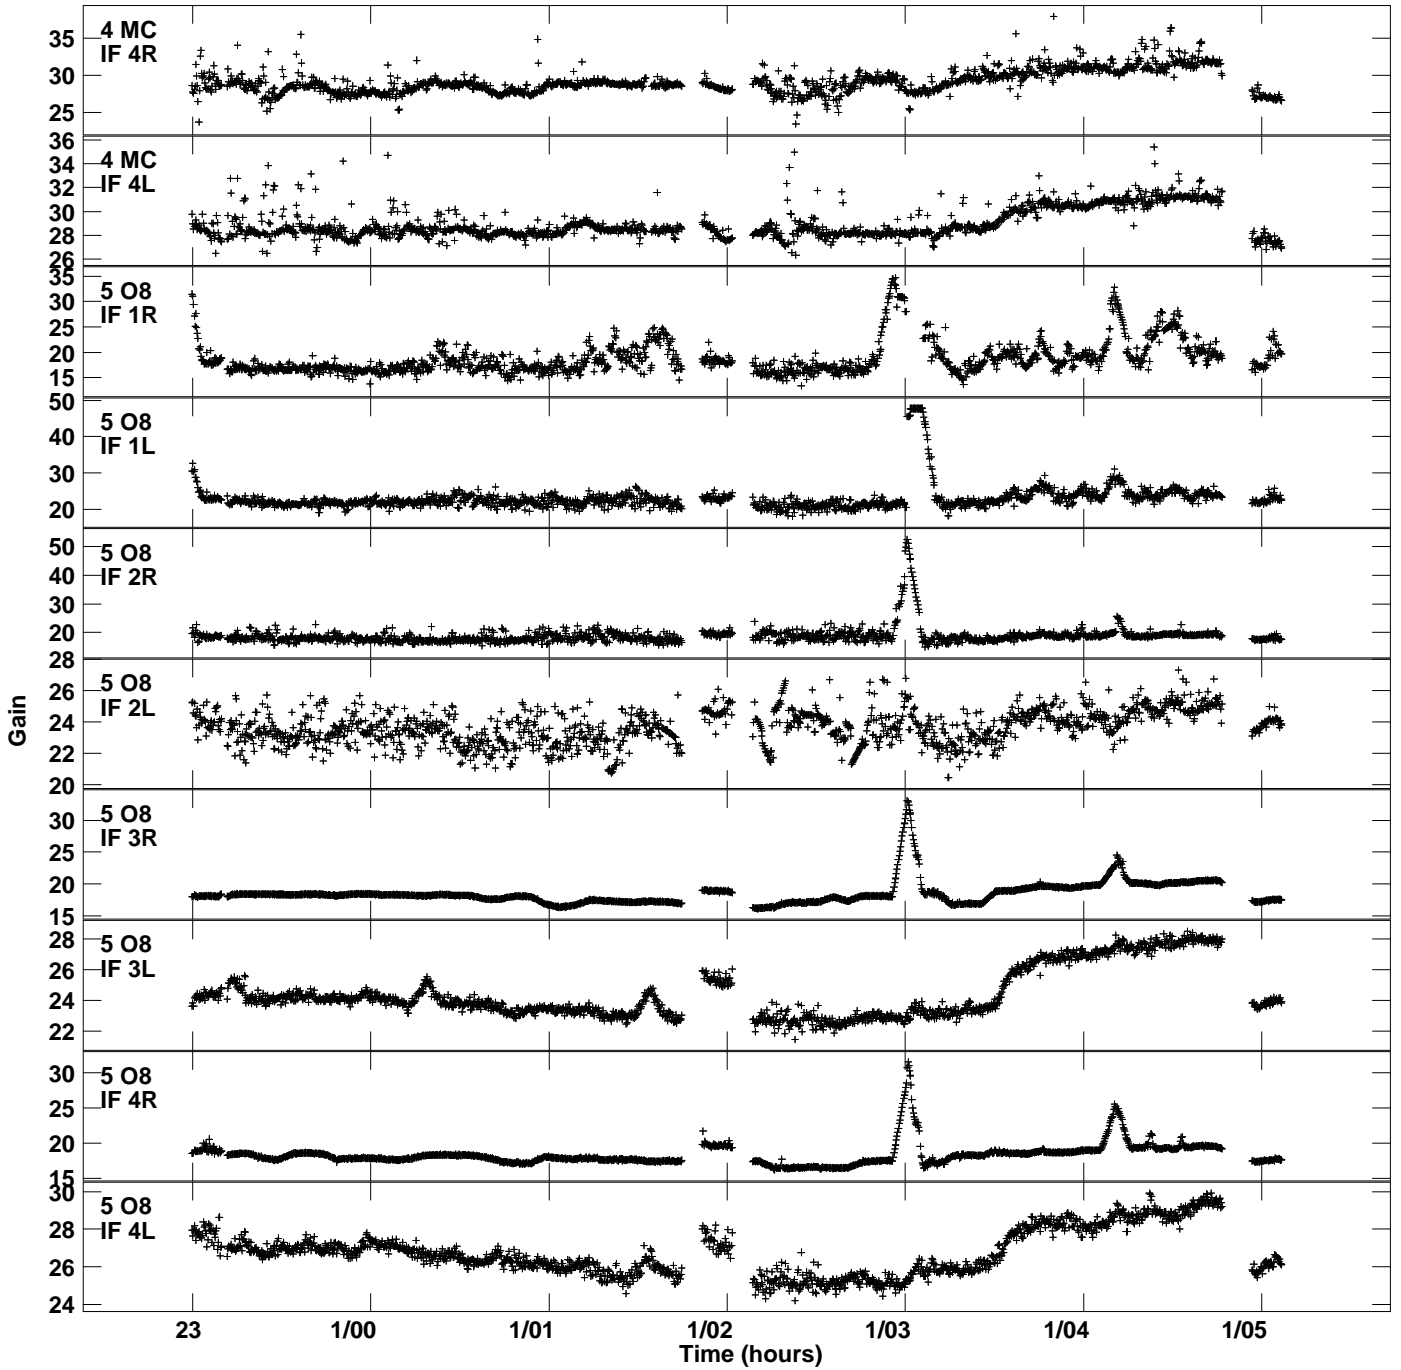

Plot file version 1 created 24-SEP-2021 10:17:33  
Gain amp vs UTC time for EV023.TMP.1  
CL 5 Rpol & Lpol IF 1 - 4

Plot file version 2 created 24-SEP-2021 10:17:33  
Gain amp vs UTC time for EV023.TMP.1  
CL 5 Rpol & Lpol IF 1 - 4

Plot file version 3 created 24-SEP-2021 10:17:33  
Gain amp vs UTC time for EV023.TMP.1  
CL 5 Rpol & Lpol IF 1 - 4

Plot file version 4 created 24-SEP-2021 10:17:33  
Gain amp vs UTC time for EV023.TMP.1  
CL 5 Rpol & Lpol IF 1 - 4

Plot file version 5 created 24-SEP-2021 10:17:33  
Gain amp vs UTC time for EV023.TMP.1  
CL 5 Rpol & Lpol IF 1 - 4

Plot file version 6 created 24-SEP-2021 10:17:33  
Gain amp vs UTC time for EV023.TMP.1  
CL 5 Rpol & Lpol IF 1 - 4