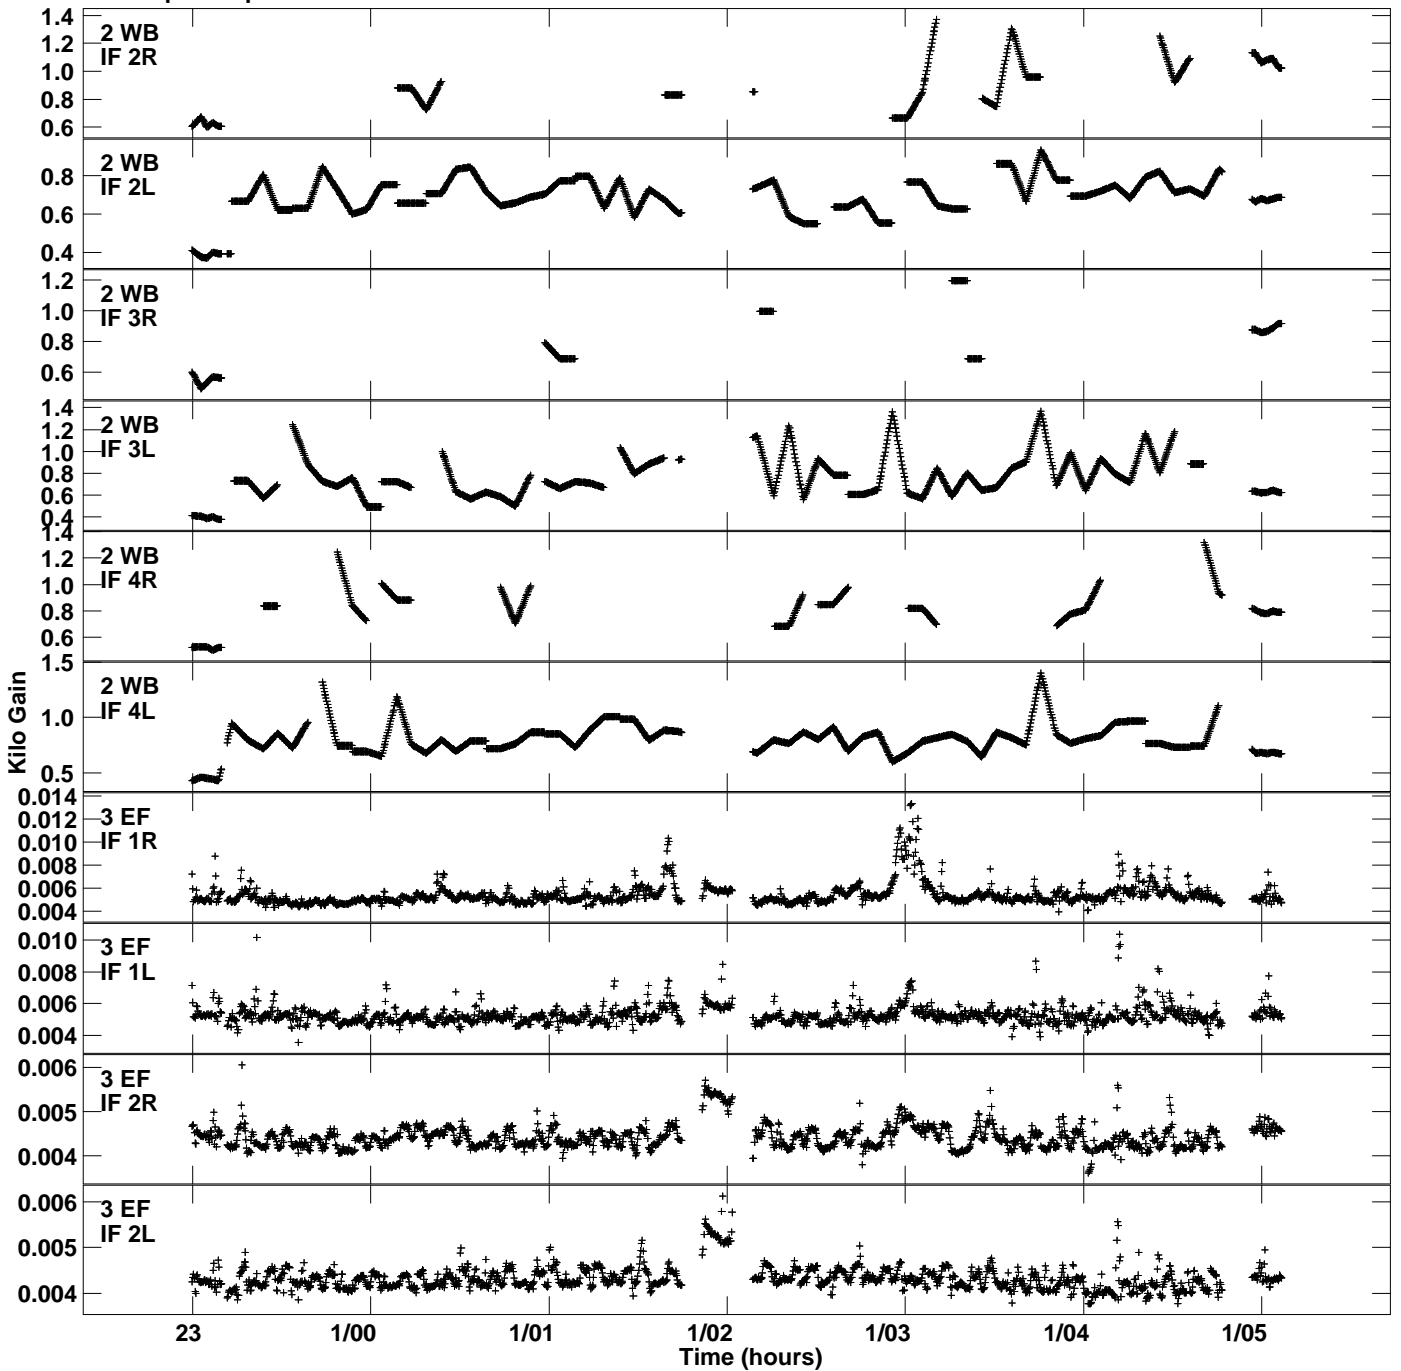

Plot file version 1 created 24-SEP-2021 10:17:33  
Gain amp vs UTC time for EV023.TMP.1  
CL 5 Rpol & Lpol IF 1 - 4

Plot file version 2 created 24-SEP-2021 10:17:33  
Gain amp vs UTC time for EV023.TMP.1  
CL 5 Rpol & Lpol IF 1 - 4

Plot file version 3 created 24-SEP-2021 10:17:33  
Gain amp vs UTC time for EV023.TMP.1  
CL 5 Rpol & Lpol IF 1 - 4

Plot file version 4 created 24-SEP-2021 10:17:33  
Gain amp vs UTC time for EV023.TMP.1  
CL 5 Rpol & Lpol IF 1 - 4

Plot file version 5 created 24-SEP-2021 10:17:33  
Gain amp vs UTC time for EV023.TMP.1  
CL 5 Rpol & Lpol IF 1 - 4

Plot file version 6 created 24-SEP-2021 10:17:33  
Gain amp vs UTC time for EV023.TMP.1  
CL 5 Rpol & Lpol IF 1 - 4