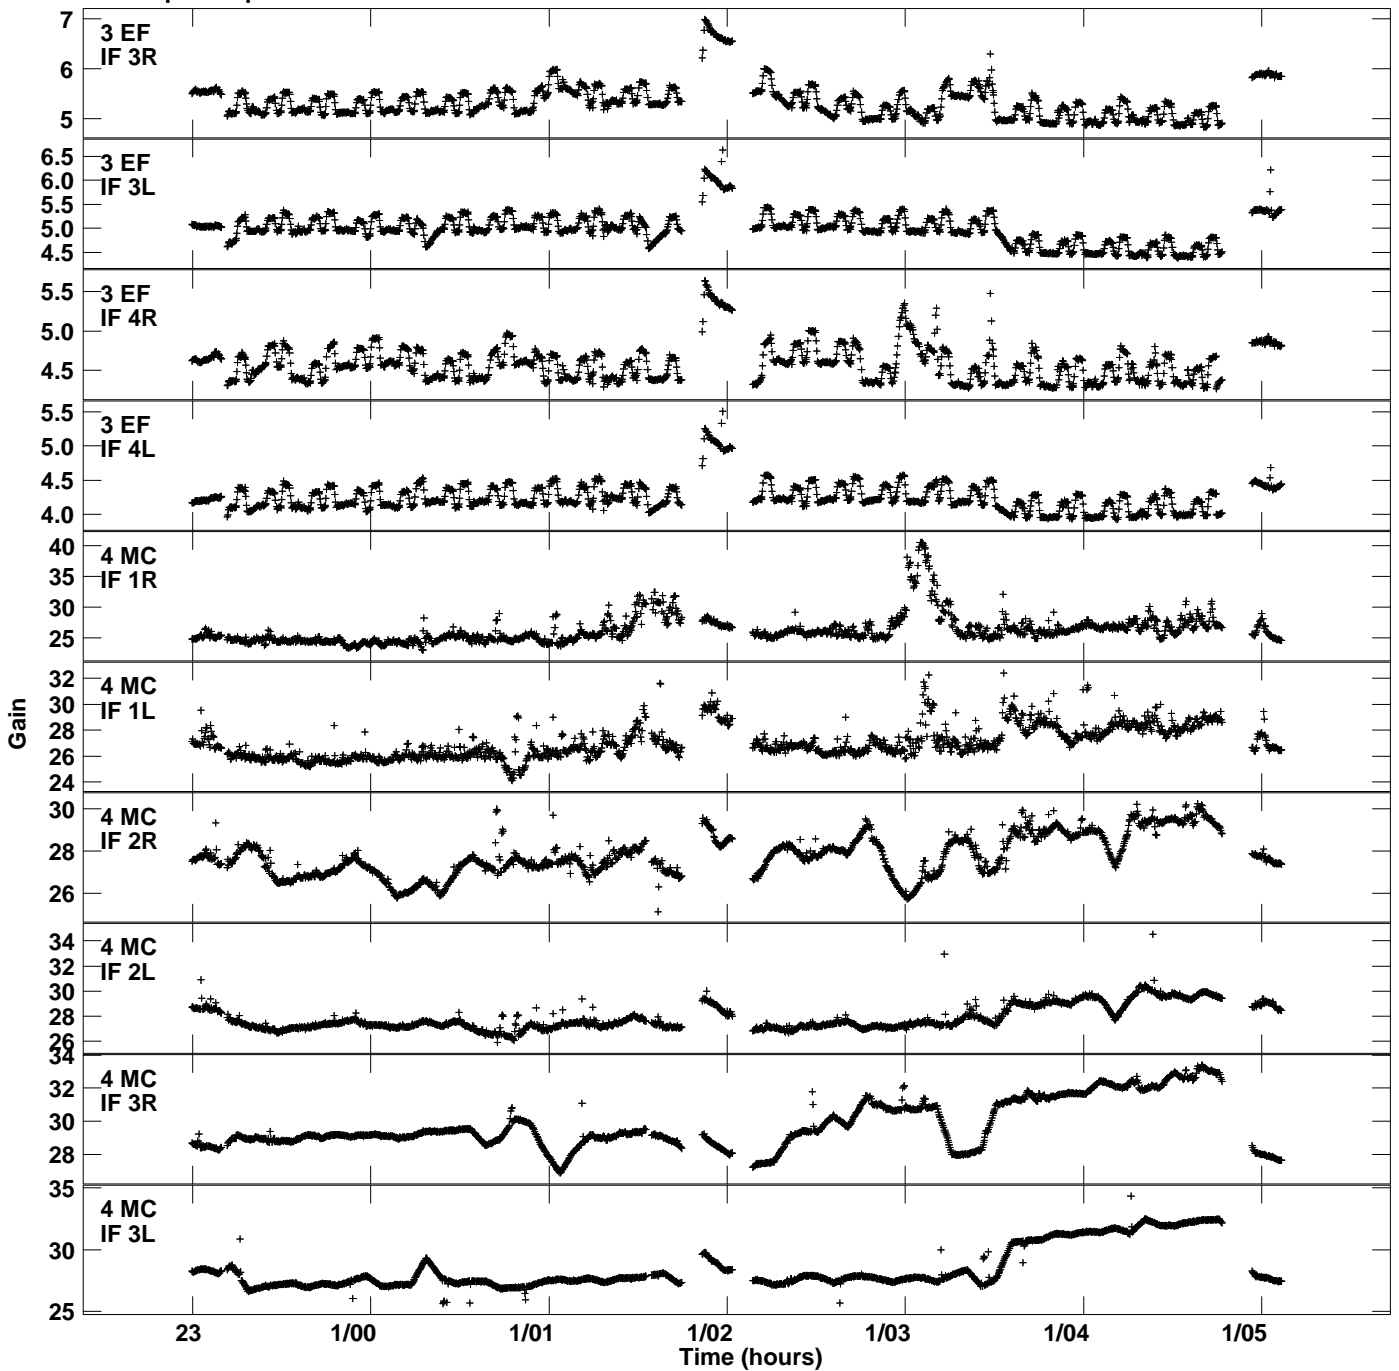

Plot file version 1 created 24-SEP-2021 10:17:33  
Gain amp vs UTC time for EV023.TMP.1  
CL 5 Rpol & Lpol IF 1 - 4

Plot file version 2 created 24-SEP-2021 10:17:33  
Gain amp vs UTC time for EV023.TMP.1  
CL 5 Rpol & Lpol IF 1 - 4

Plot file version 3 created 24-SEP-2021 10:17:33  
Gain amp vs UTC time for EV023.TMP.1  
CL 5 Rpol & Lpol IF 1 - 4

Plot file version 4 created 24-SEP-2021 10:17:33  
Gain amp vs UTC time for EV023.TMP.1  
CL 5 Rpol & Lpol IF 1 - 4

Plot file version 5 created 24-SEP-2021 10:17:33  
Gain amp vs UTC time for EV023.TMP.1  
CL 5 Rpol & Lpol IF 1 - 4

Plot file version 6 created 24-SEP-2021 10:17:33  
Gain amp vs UTC time for EV023.TMP.1  
CL 5 Rpol & Lpol IF 1 - 4