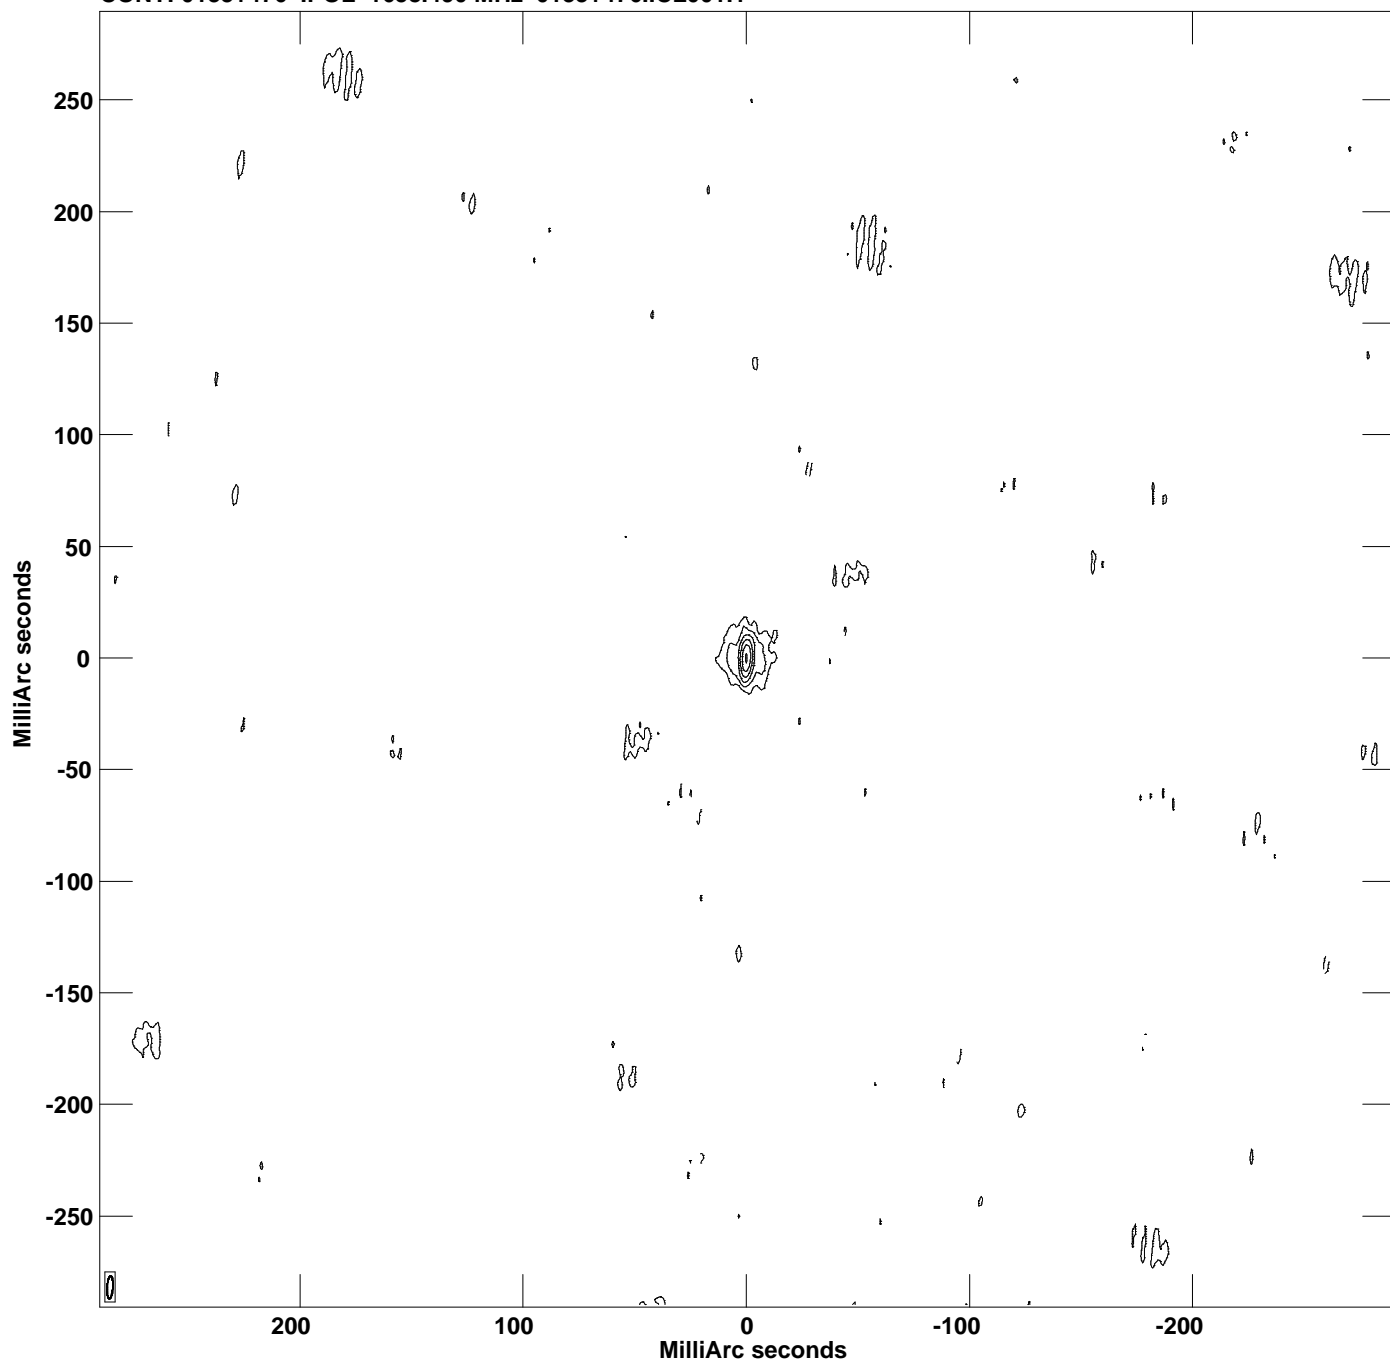

PLot file version 1 created 17-APR-2023 15:22:14
CONT: 0133+476 IPOL 1658.490 MHz 0133+476.ICL001.1

Center at RA 01 36 58.5948048 DEC 47 51 29.100033
Cont peak brightness = 7.7154E-01 JY/BEAM
Levs = 7.715E-03 * (-2.83, 2.834, 5.668, 11.34, 22.67, 45.34, 90.68)