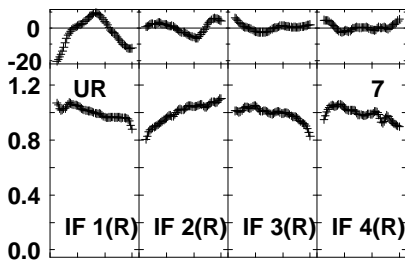

Plot file version 1 created 17-APR-2023 15:17:34
 EV024A 1.UVDATA.1
 Freq = 1.5950 GHz, Bw = 32.000 MH Bandpass table # 1

Lower frame: BP ampl Top frame: BP phase
 Bandpass table spectrum Antenna: *
 Timerange: 00/00:00:01 to 999/00:00:00

Plot file version 2 created 17-APR-2023 15:17:34
 EV024A 1.UVDATA.1
 Freq = 1.5950 GHz, Bw = 32.000 MH Bandpass table # 1

0 204060 204060 204060 204060
 Channels

0 204060 204060 204060 204060
 Channels

0 204060 204060 204060 204060
 Channels

Lower frame: BP ampl Top frame: BP phase
 Bandpass table spectrum Antenna: *
 Timerange: 00/00:00:01 to 999/00:00:00