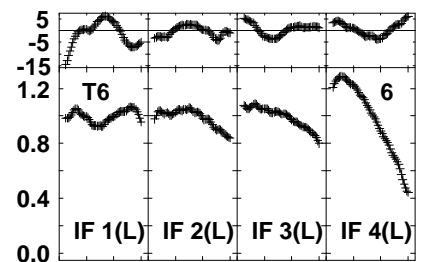

Plot file version 1 created 17-APR-2023 15:17:34
 EV024A 1.UVDATA.1
 Freq = 1.5950 GHz, Bw = 32.000 MH Bandpass table # 1

Lower frame: BP ampl Top frame: BP phase
 Bandpass table spectrum Antenna: *
 Timerange: 00/00:00:01 to 999/00:00:00

Plot file version 2 created 17-APR-2023 15:17:34
 EV024A 1.UVDATA.1
 Freq = 1.5950 GHz, Bw = 32.000 MH Bandpass table # 1

0 204060 204060 204060 204060
 Channels

0 204060 204060 204060 204060
 Channels

0 204060 204060 204060 204060
 Channels

Lower frame: BP ampl Top frame: BP phase
 Bandpass table spectrum Antenna: *
 Timerange: 00/00:00:01 to 999/00:00:00