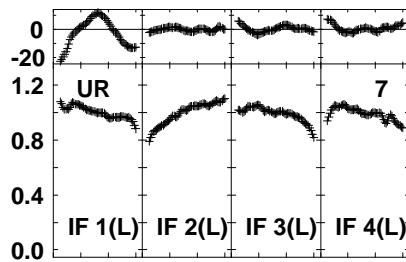

Plot file version 1 created 17-APR-2023 15:17:34
 EV024A 1.UVDATA.1
 Freq = 1.5950 GHz, Bw = 32.000 MH Bandpass table # 1

Lower frame: BP ampl Top frame: BP phase
 Bandpass table spectrum Antenna: *
 Timerange: 00/00:00:01 to 999/00:00:00

Plot file version 2 created 17-APR-2023 15:17:34
 EV024A 1.UVDATA.1
 Freq = 1.5950 GHz, Bw = 32.000 MH Bandpass table # 1

0 204060 204060 204060 204060
 Channels

0 204060 204060 204060 204060
 Channels

0 204060 204060 204060 204060
 Channels

Lower frame: BP ampl Top frame: BP phase
 Bandpass table spectrum Antenna: *
 Timerange: 00/00:00:01 to 999/00:00:00