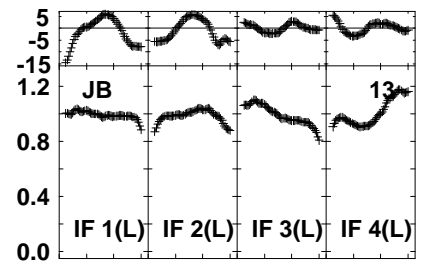

Plot file version 1 created 17-APR-2023 15:17:34
 EV024A 1.UVDATA.1
 Freq = 1.5950 GHz, Bw = 32.000 MH Bandpass table # 1

Lower frame: BP ampl Top frame: BP phase
 Bandpass table spectrum Antenna: *
 Timerange: 00/00:00:01 to 999/00:00:00

Plot file version 2 created 17-APR-2023 15:17:34
 EV024A 1.UVDATA.1
 Freq = 1.5950 GHz, Bw = 32.000 MH Bandpass table # 1

0 204060 204060 204060 204060
 Channels

0 204060 204060 204060 204060
 Channels

0 204060 204060 204060 204060
 Channels

Lower frame: BP ampl Top frame: BP phase
 Bandpass table spectrum Antenna: *
 Timerange: 00/00:00:01 to 999/00:00:00