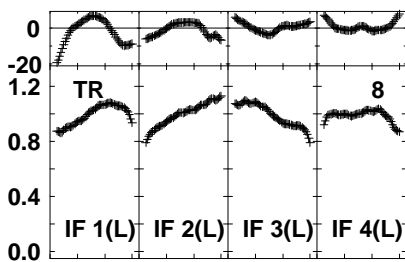

Plot file version 1 created 17-APR-2023 15:17:34
 EV024A 1.UVDATA.1
 Freq = 1.5950 GHz, Bw = 32.000 MH Bandpass table # 1

Lower frame: BP ampl Top frame: BP phase
 Bandpass table spectrum Antenna: *
 Timerange: 00/00:00:01 to 999/00:00:00

Plot file version 2 created 17-APR-2023 15:17:34
 EV024A 1.UVDATA.1
 Freq = 1.5950 GHz, Bw = 32.000 MH Bandpass table # 1

0 204060 204060 204060 204060
 Channels

0 204060 204060 204060 204060
 Channels

0 204060 204060 204060 204060
 Channels

Lower frame: BP ampl Top frame: BP phase
 Bandpass table spectrum Antenna: *
 Timerange: 00/00:00:01 to 999/00:00:00