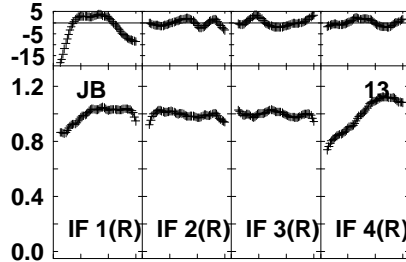

Plot file version 1 created 17-APR-2023 15:17:34
 EV024A 1.UVDATA.1
 Freq = 1.5950 GHz, Bw = 32.000 MH Bandpass table # 1

Lower frame: BP ampl Top frame: BP phase
 Bandpass table spectrum Antenna: *
 Timerange: 00/00:00:01 to 999/00:00:00

Plot file version 2 created 17-APR-2023 15:17:34
 EV024A 1.UVDATA.1
 Freq = 1.5950 GHz, Bw = 32.000 MH Bandpass table # 1

0 204060 204060 204060 204060
 Channels

0 204060 204060 204060 204060
 Channels

0 204060 204060 204060 204060
 Channels

Lower frame: BP ampl Top frame: BP phase
 Bandpass table spectrum Antenna: *
 Timerange: 00/00:00:01 to 999/00:00:00