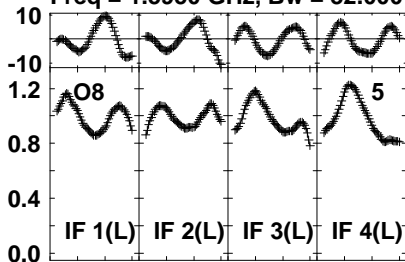

Plot file version 1 created 17-APR-2023 15:17:34
 EV024A 1.UVDATA.1
 Freq = 1.5950 GHz, Bw = 32.000 MH Bandpass table # 1

Lower frame: BP ampl Top frame: BP phase
 Bandpass table spectrum Antenna: *
 Timerange: 00/00:00:01 to 999/00:00:00

Plot file version 2 created 17-APR-2023 15:17:34
 EV024A 1.UVDATA.1
 Freq = 1.5950 GHz, Bw = 32.000 MH Bandpass table # 1

0 204060 204060 204060 204060
 Channels

0 204060 204060 204060 204060
 Channels

0 204060 204060 204060 204060
 Channels

Lower frame: BP ampl Top frame: BP phase
 Bandpass table spectrum Antenna: *
 Timerange: 00/00:00:01 to 999/00:00:00