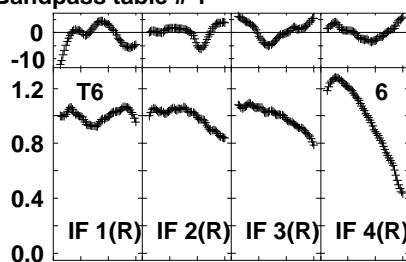

Plot file version 1 created 17-APR-2023 15:17:34
 EV024A 1.UVDATA.1
 Freq = 1.5950 GHz, Bw = 32.000 MH Bandpass table # 1

Lower frame: BP ampl Top frame: BP phase
 Bandpass table spectrum Antenna: *
 Timerange: 00/00:00:01 to 999/00:00:00

Plot file version 2 created 17-APR-2023 15:17:34
 EV024A 1.UVDATA.1
 Freq = 1.5950 GHz, Bw = 32.000 MH Bandpass table # 1

0 204060 204060 204060 204060
 Channels

0 204060 204060 204060 204060
 Channels

0 204060 204060 204060 204060
 Channels

Lower frame: BP ampl Top frame: BP phase
 Bandpass table spectrum Antenna: *
 Timerange: 00/00:00:01 to 999/00:00:00