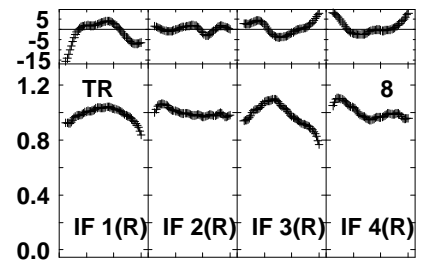

Plot file version 1 created 17-APR-2023 15:17:34
 EV024A 1.UVDATA.1
 Freq = 1.5950 GHz, Bw = 32.000 MH Bandpass table # 1

Lower frame: BP ampl Top frame: BP phase
 Bandpass table spectrum Antenna: *
 Timerange: 00/00:00:01 to 999/00:00:00

Plot file version 2 created 17-APR-2023 15:17:34
 EV024A 1.UVDATA.1
 Freq = 1.5950 GHz, Bw = 32.000 MH Bandpass table # 1

0 204060 204060 204060 204060
 Channels

0 204060 204060 204060 204060
 Channels

0 204060 204060 204060 204060
 Channels

Lower frame: BP ampl Top frame: BP phase
 Bandpass table spectrum Antenna: *
 Timerange: 00/00:00:01 to 999/00:00:00