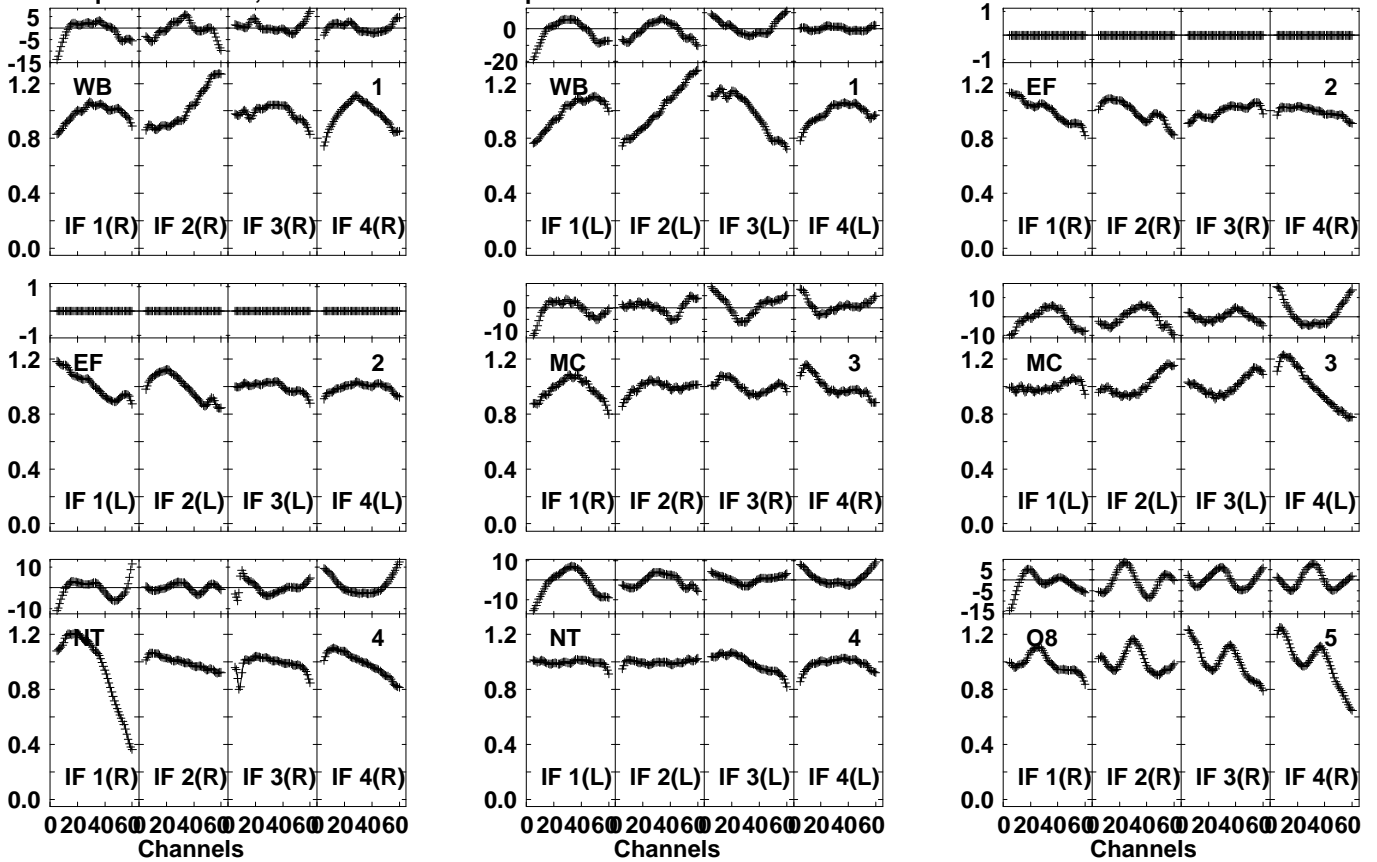

Plot file version 1 created 17-APR-2023 15:17:34
 EV024A 1.UVDATA.1
 Freq = 1.5950 GHz, Bw = 32.000 MH Bandpass table # 1

Lower frame: BP ampl Top frame: BP phase
 Bandpass table spectrum Antenna: *
 Timerange: 00/00:00:01 to 999/00:00:00

Plot file version 2 created 17-APR-2023 15:17:34
 EV024A 1.UVDATA.1
 Freq = 1.5950 GHz, Bw = 32.000 MH Bandpass table # 1

0 204060 204060 204060 204060
 Channels

0 204060 204060 204060 204060
 Channels

0 204060 204060 204060 204060
 Channels

Lower frame: BP ampl Top frame: BP phase
 Bandpass table spectrum Antenna: *
 Timerange: 00/00:00:01 to 999/00:00:00