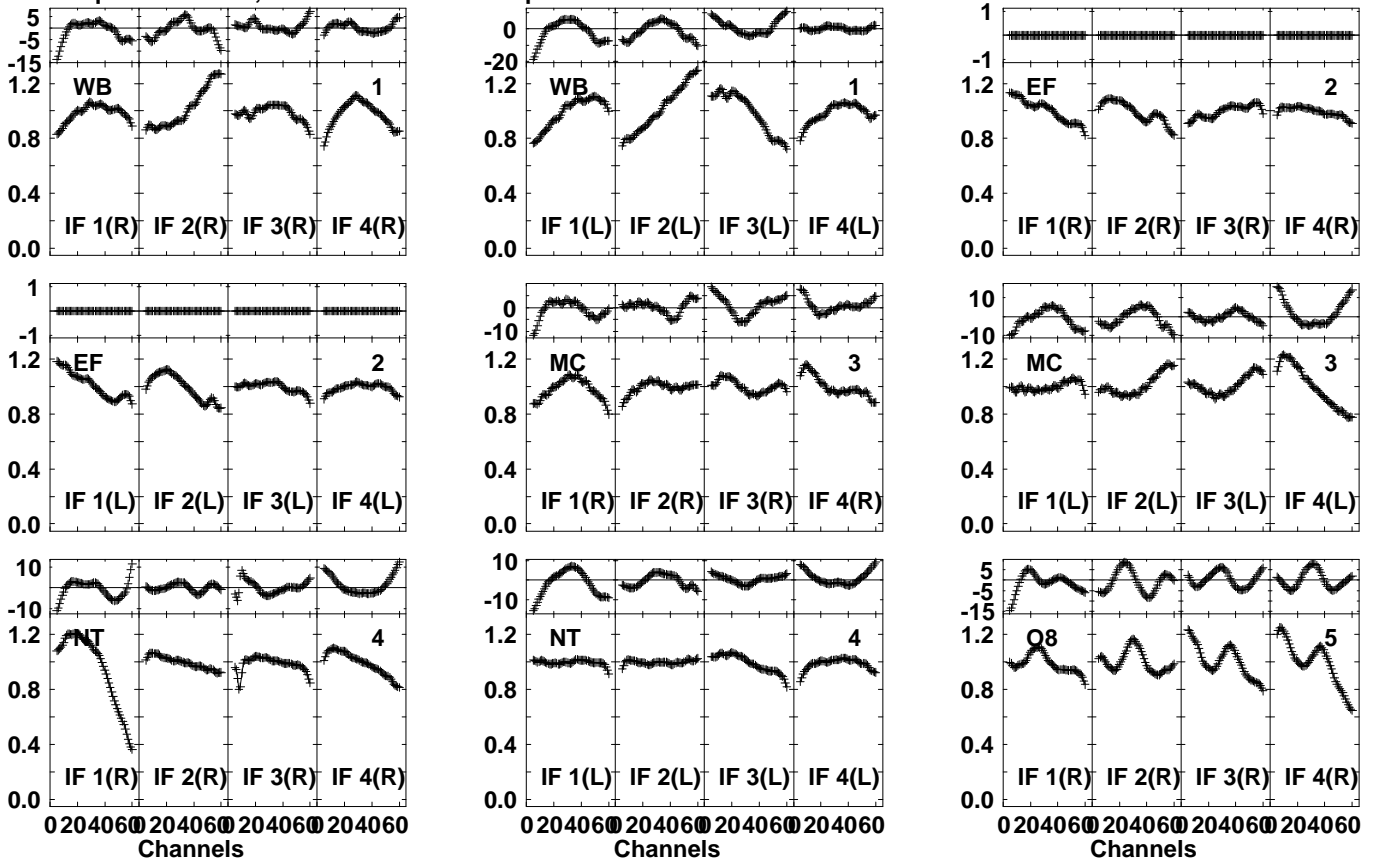

Plot file version 1 created 17-APR-2023 15:27:03
 EV024A 2.UVDATA.1
 Freq = 1.5950 GHz, Bw = 32.000 MH Bandpass table # 1

Lower frame: BP ampl Top frame: BP phase
 Bandpass table spectrum Antenna: *
 Timerange: 00/00:00:01 to 999/00:00:00

Plot file version 2 created 17-APR-2023 15:27:03
 EV024A 2.UVDATA.1
 Freq = 1.5950 GHz, Bw = 32.000 MH Bandpass table # 1

Lower frame: BP ampl Top frame: BP phase
 Bandpass table spectrum Antenna: *
 Timerange: 00/00:00:01 to 999/00:00:00