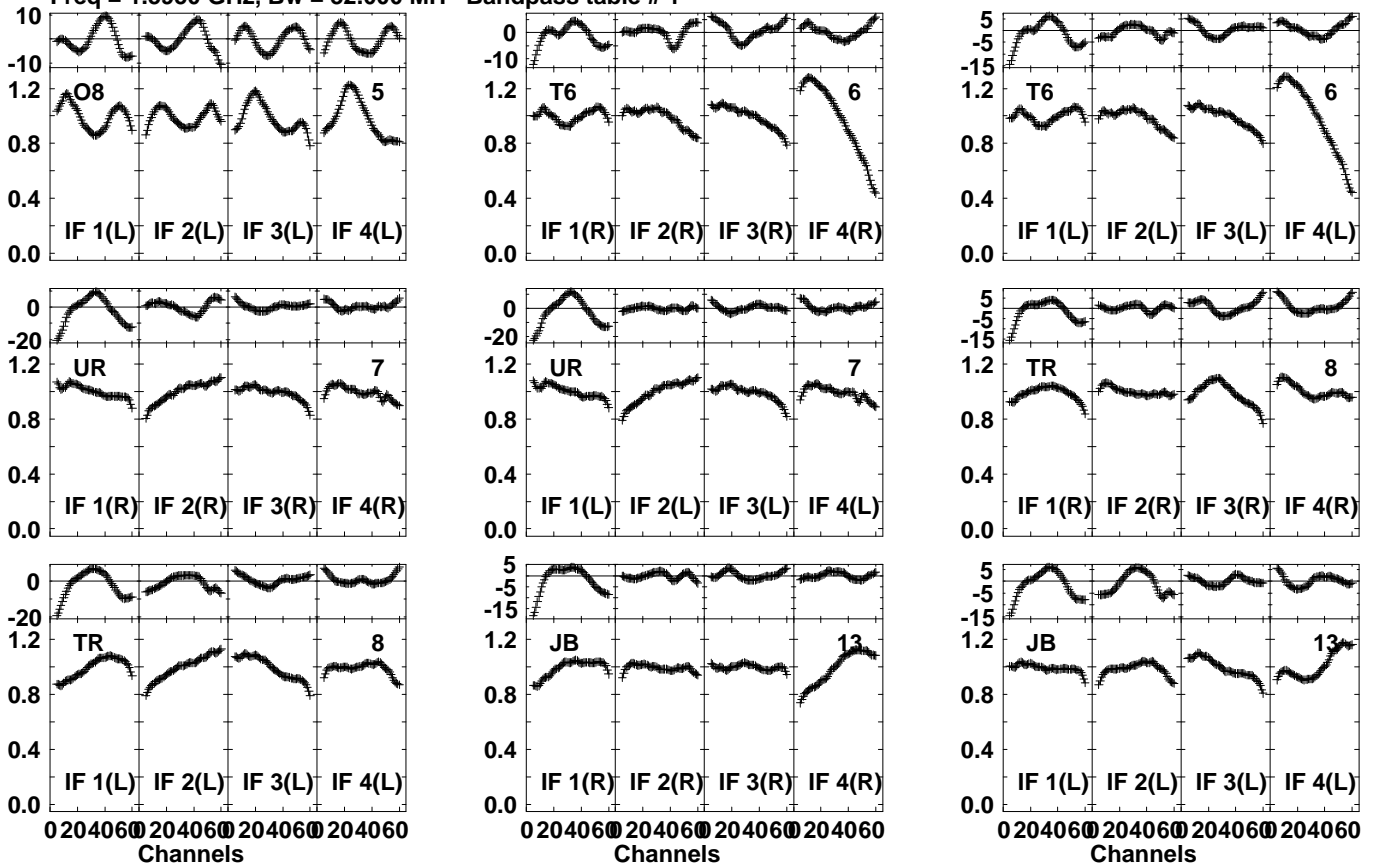

Plot file version 1 created 17-APR-2023 15:27:03
 EV024A 2.UVDATA.1
 Freq = 1.5950 GHz, Bw = 32.000 MH Bandpass table # 1

Lower frame: BP ampl Top frame: BP phase
 Bandpass table spectrum Antenna: *
 Timerange: 00/00:00:01 to 999/00:00:00

Plot file version 2 created 17-APR-2023 15:27:03
 EV024A 2.UVDATA.1
 Freq = 1.5950 GHz, Bw = 32.000 MH Bandpass table # 1

Lower frame: BP ampl Top frame: BP phase
 Bandpass table spectrum Antenna: *
 Timerange: 00/00:00:01 to 999/00:00:00