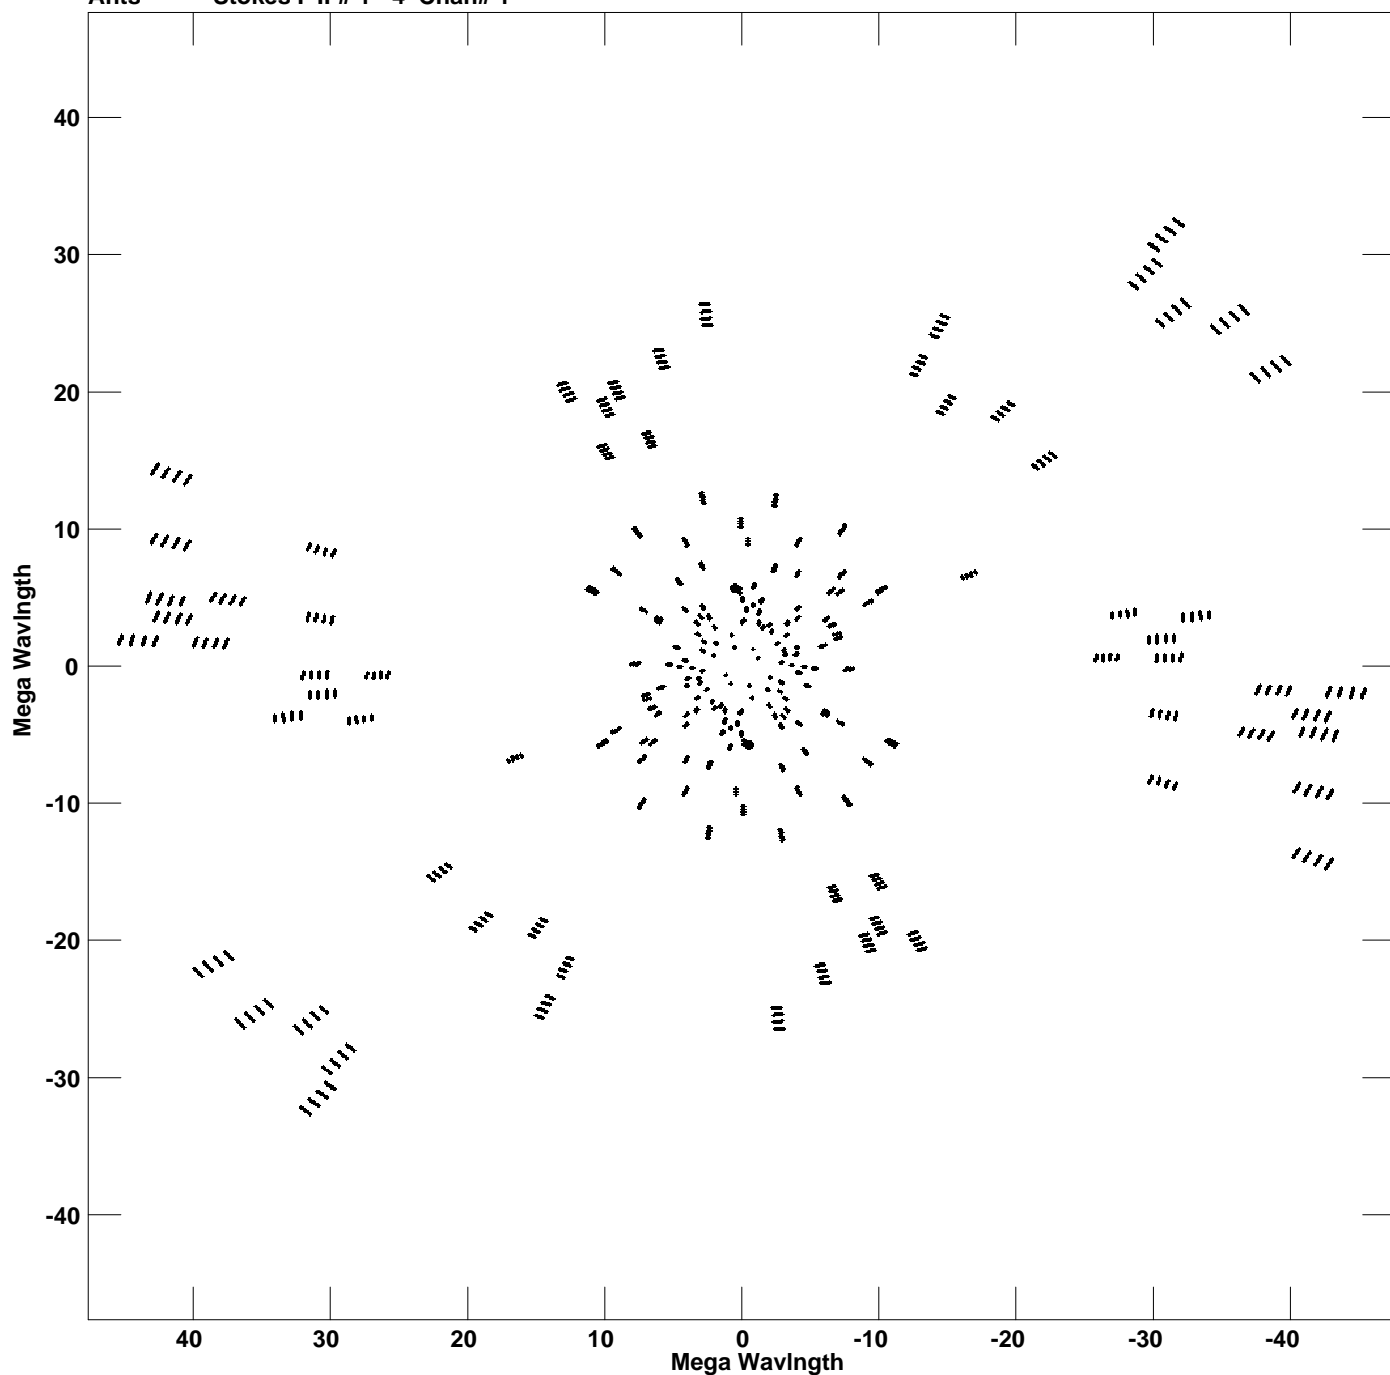

Plot file version 1 created 17-APR-2023 16:23:46
V vs U for 0133+476.MULTI.1 Source:0133+476
Ants * - * Stokes I IF# 1 - 4 Chan# 1

Freq = 1.6107 GHz, Bw = 32.000 MHz