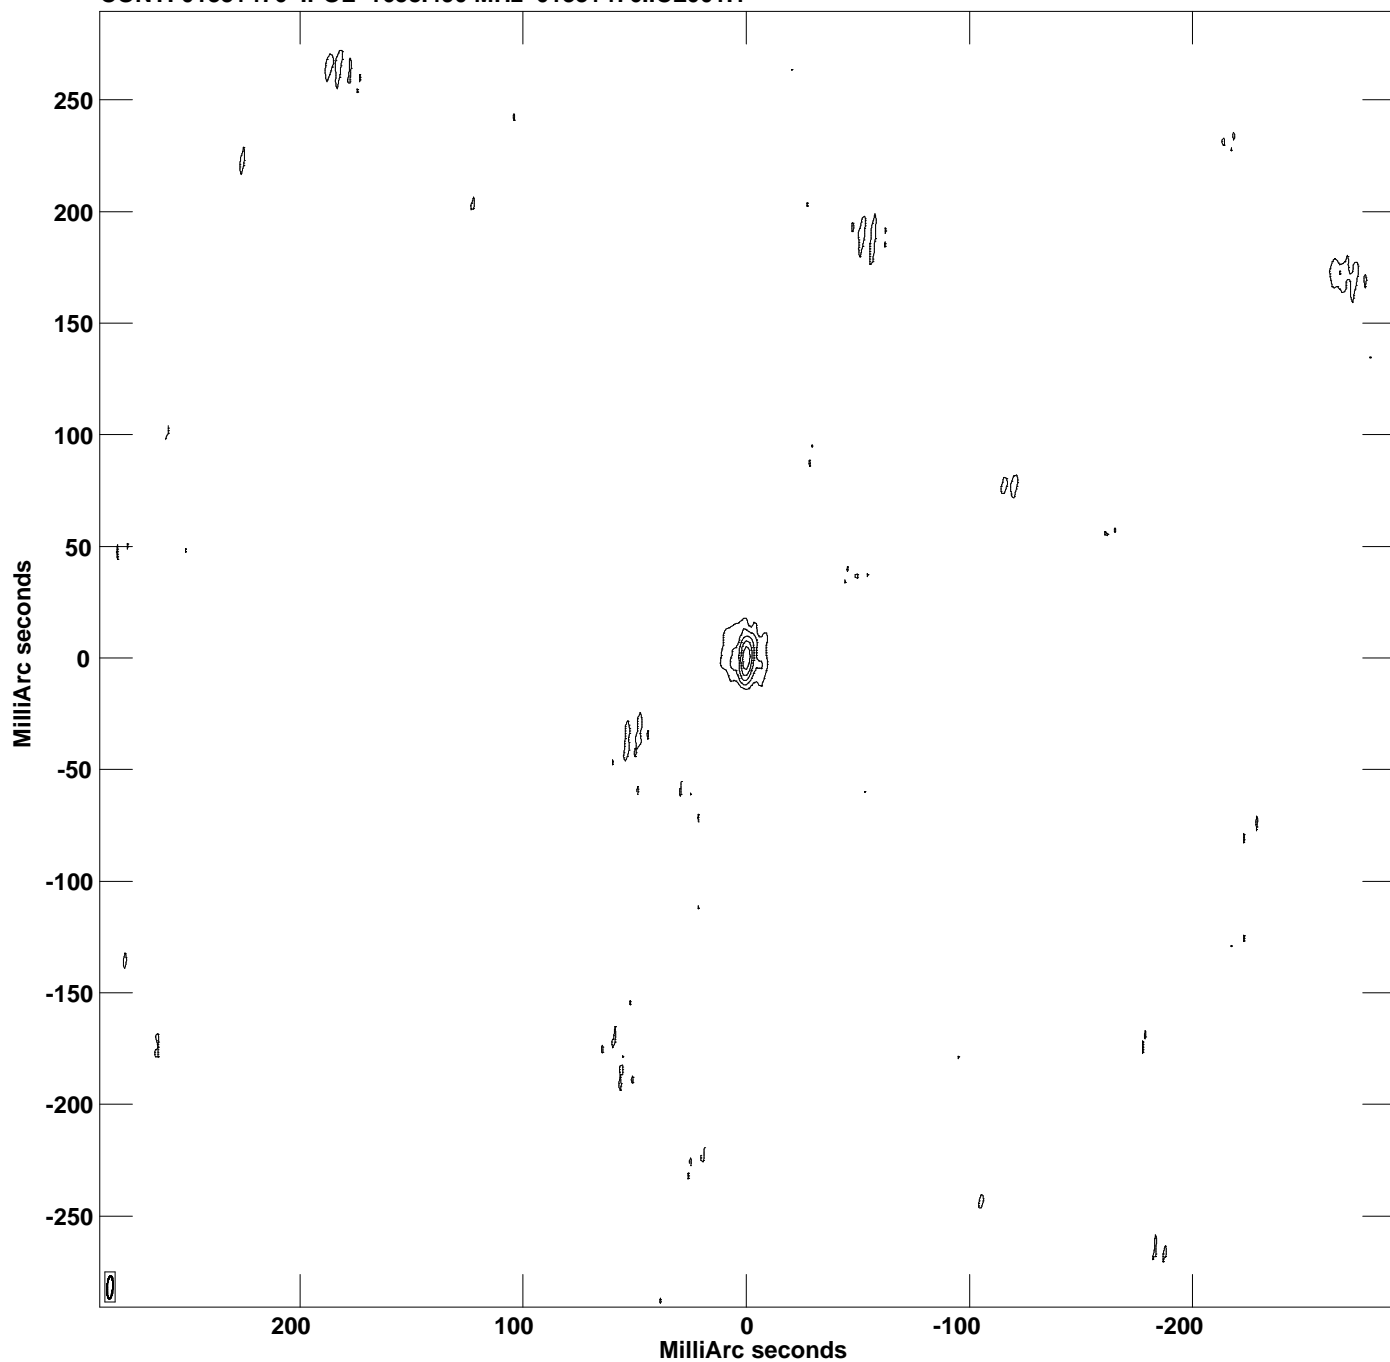

PLot file version 1 created 17-APR-2023 16:21:36
CONT: 0133+476 IPOL 1658.490 MHz 0133+476.ICL001.1

Center at RA 01 36 58.5948048 DEC 47 51 29.100033
Cont peak brightness = 7.5484E-01 JY/BEAM
Levs = 7.548E-03 * (-3.47, 3.466, 6.931, 13.86, 27.73, 55.45)