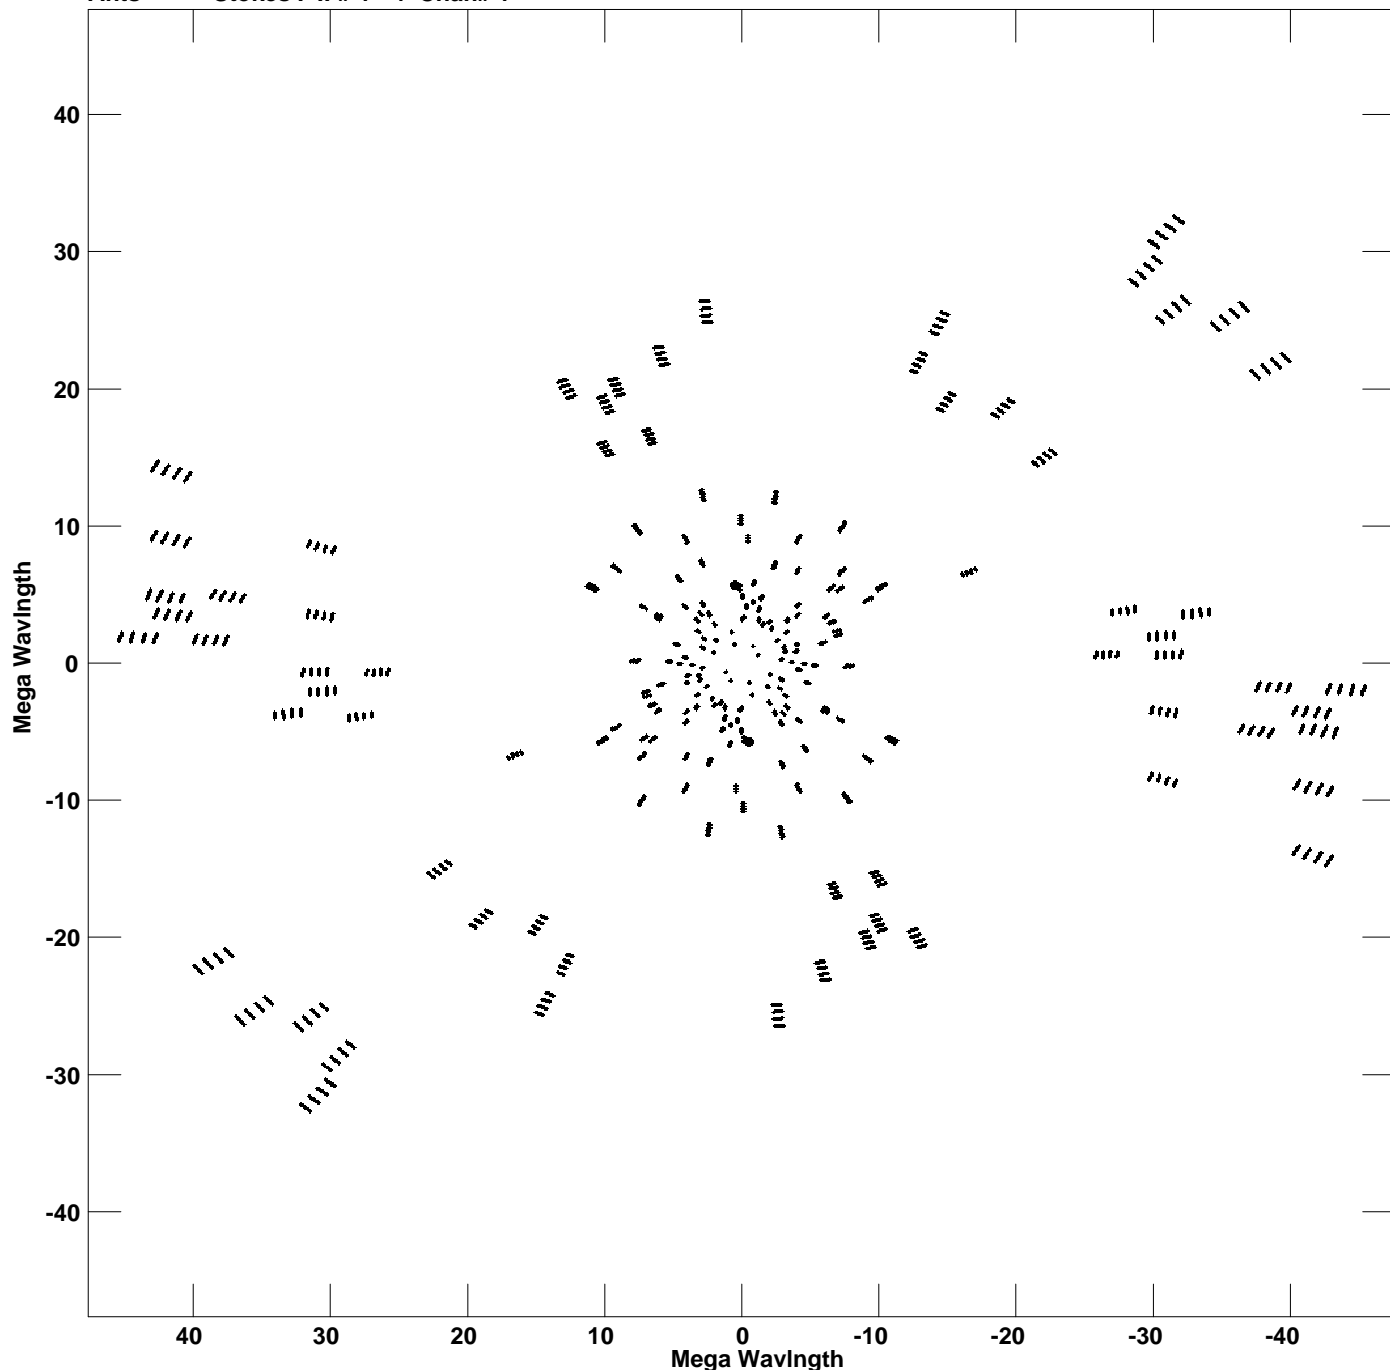

Plot file version 1 created 17-APR-2023 16:23:28
V vs U for 0133+476.MULTI.1 Source:0133+476
Ants * - * Stokes I IF# 1 - 4 Chan# 1

Freq = 1.6107 GHz, Bw = 32.000 MHz