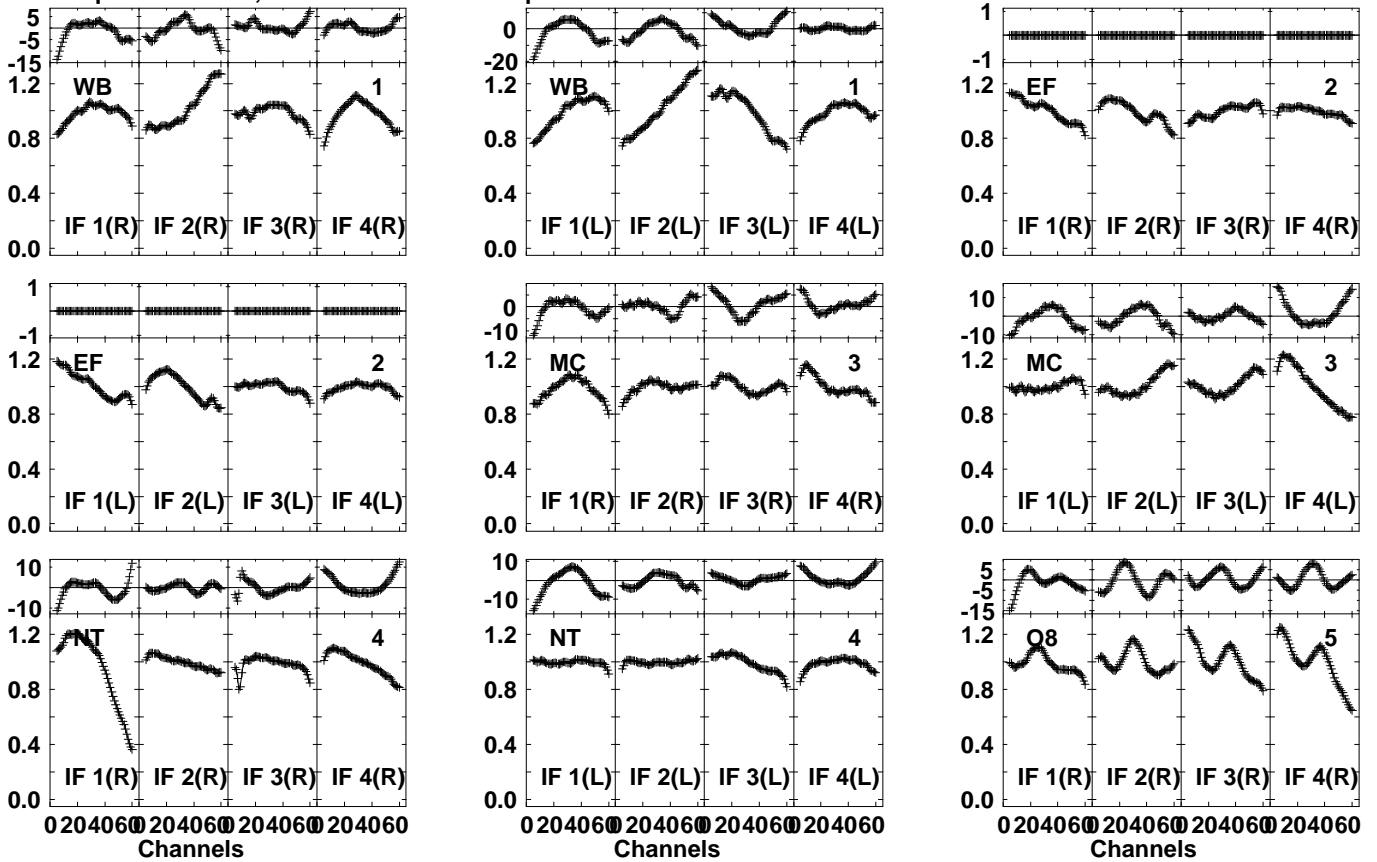

Plot file version 1 created 17-APR-2023 16:18:01
 EV024A 4.UVDATA.1
 Freq = 1.5950 GHz, Bw = 32.000 MH Bandpass table # 1

Lower frame: BP ampli Top frame: BP phase
 Bandpass table spectrum Antenna: *
 Timerange: 00/00:00:01 to 999/00:00:00

Plot file version 2 created 17-APR-2023 16:18:01
 EV024A 4.UVDATA.1
 Freq = 1.5950 GHz, Bw = 32.000 MH Bandpass table # 1

Lower frame: BP ampl Top frame: BP phase
 Bandpass table spectrum Antenna: *
 Timerange: 00/00:00:01 to 999/00:00:00