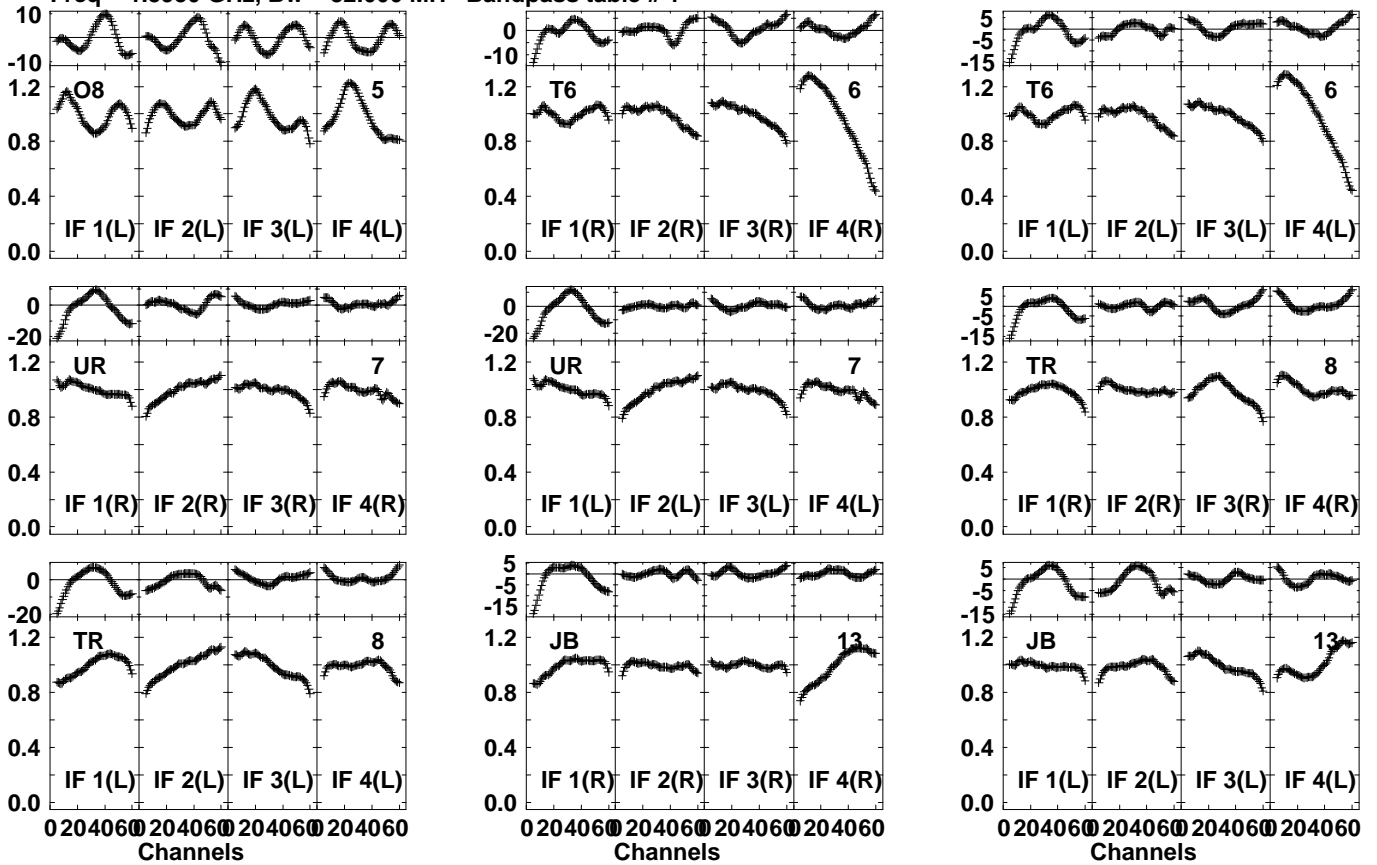

Plot file version 1 created 17-APR-2023 16:18:01
 EV024A 4.UVDATA.1
 Freq = 1.5950 GHz, Bw = 32.000 MH Bandpass table # 1

Lower frame: BP ampli Top frame: BP phase
 Bandpass table spectrum Antenna: *
 Timerange: 00/00:00:01 to 999/00:00:00

Plot file version 2 created 17-APR-2023 16:18:01
 EV024A 4.UVDATA.1
 Freq = 1.5950 GHz, Bw = 32.000 MH Bandpass table # 1

Lower frame: BP ampl Top frame: BP phase
 Bandpass table spectrum Antenna: *
 Timerange: 00/00:00:01 to 999/00:00:00