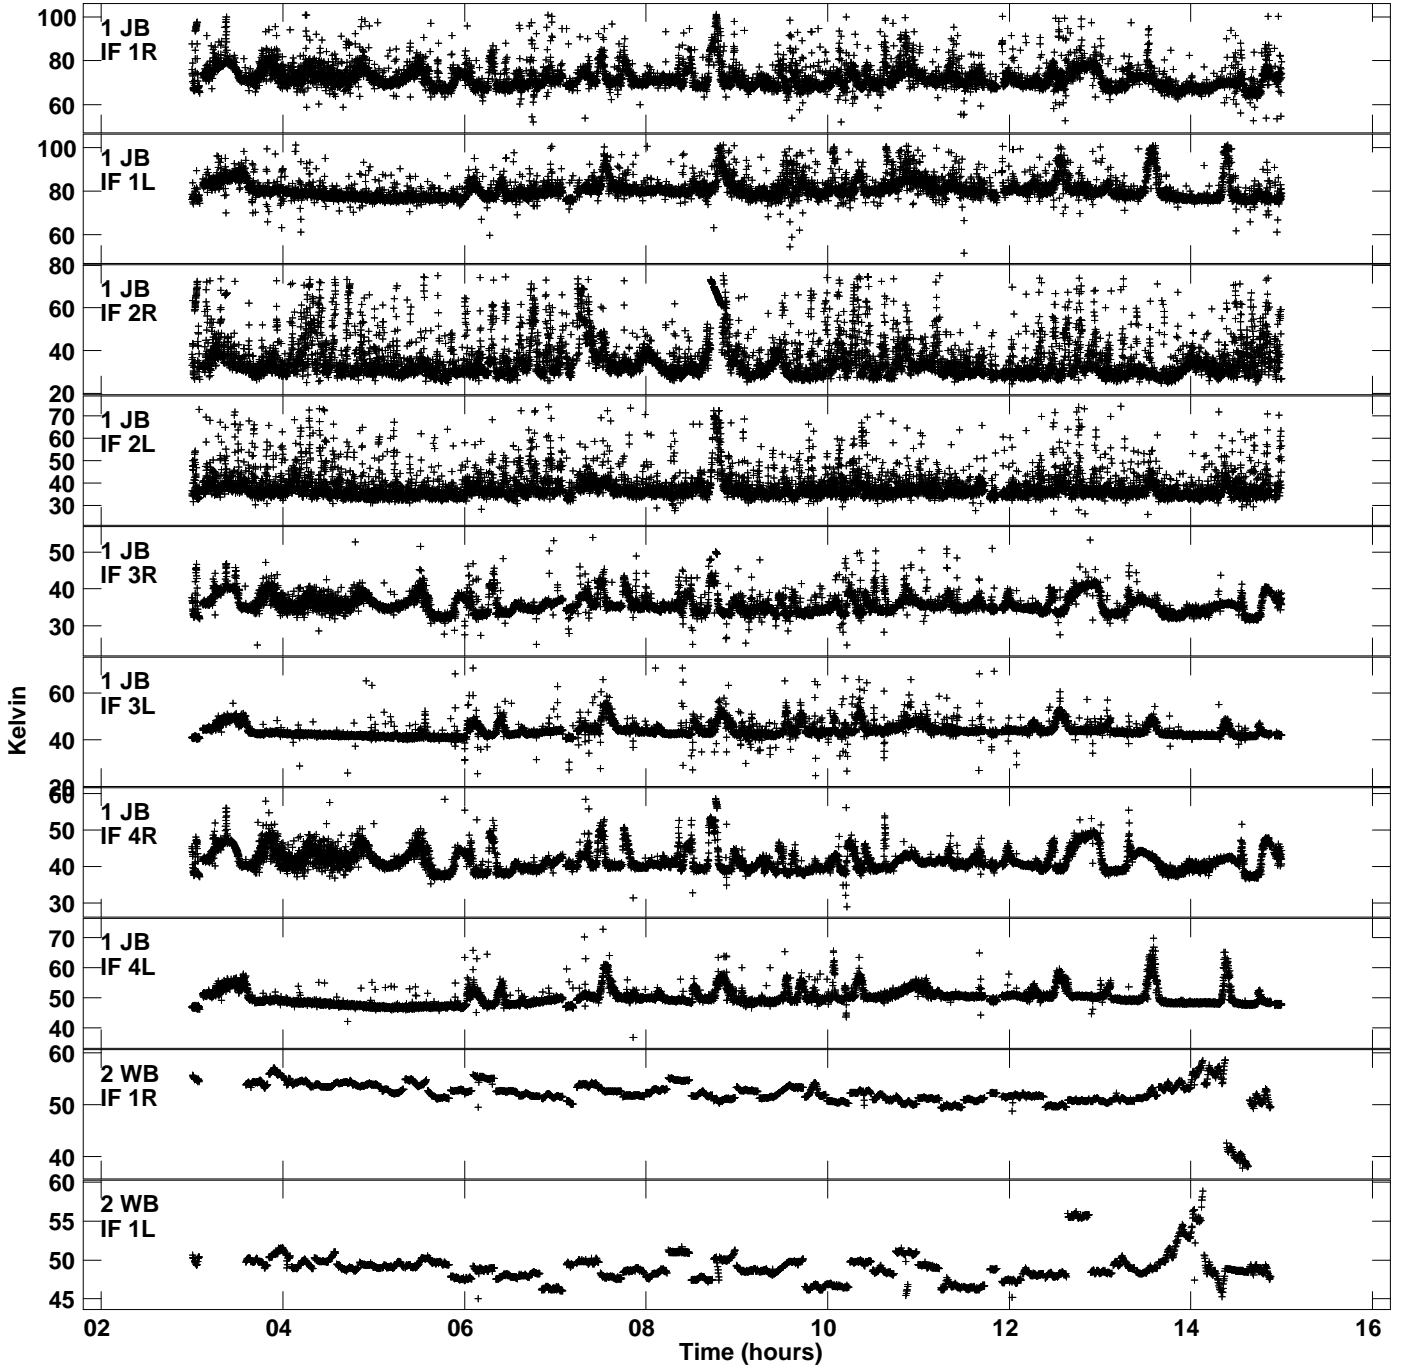

Plot file version 1 created 09-MAY-2023 13:51:36
Tsyst vs UTC time for EV024C_1.UVDATA.1
TY 1 Rpol & Lpol IF 1 - 4

Plot file version 2 created 09-MAY-2023 13:51:36
Tsys vs UTC time for EV024C_1.UVDATA.1
TY 1 Rpol & Lpol IF 1 - 4

Plot file version 3 created 09-MAY-2023 13:51:36
Tsyst vs UTC time for EV024C_1.UVDATA.1
TY 1 Rpol & Lpol IF 1 - 4

Plot file version 4 created 09-MAY-2023 13:51:36
Tsys vs UTC time for EV024C_1.UVDATA.1
TY 1 Rpol & Lpol IF 1 - 4

Plot file version 5 created 09-MAY-2023 13:51:36
 Tsys vs UTC time for EV024C_1.UVDATA.1
 TY 1 Rpol & Lpol IF 1 - 4

Plot file version 6 created 09-MAY-2023 13:51:36
Tsys vs UTC time for EV024C_1.UVDATA.1
TY 1 Rpol & Lpol IF 1 - 4

Plot file version 7 created 09-MAY-2023 13:51:36
Tsys vs UTC time for EV024C_1.UVDATA.1
TY 1 Rpol & Lpol IF 1 - 4