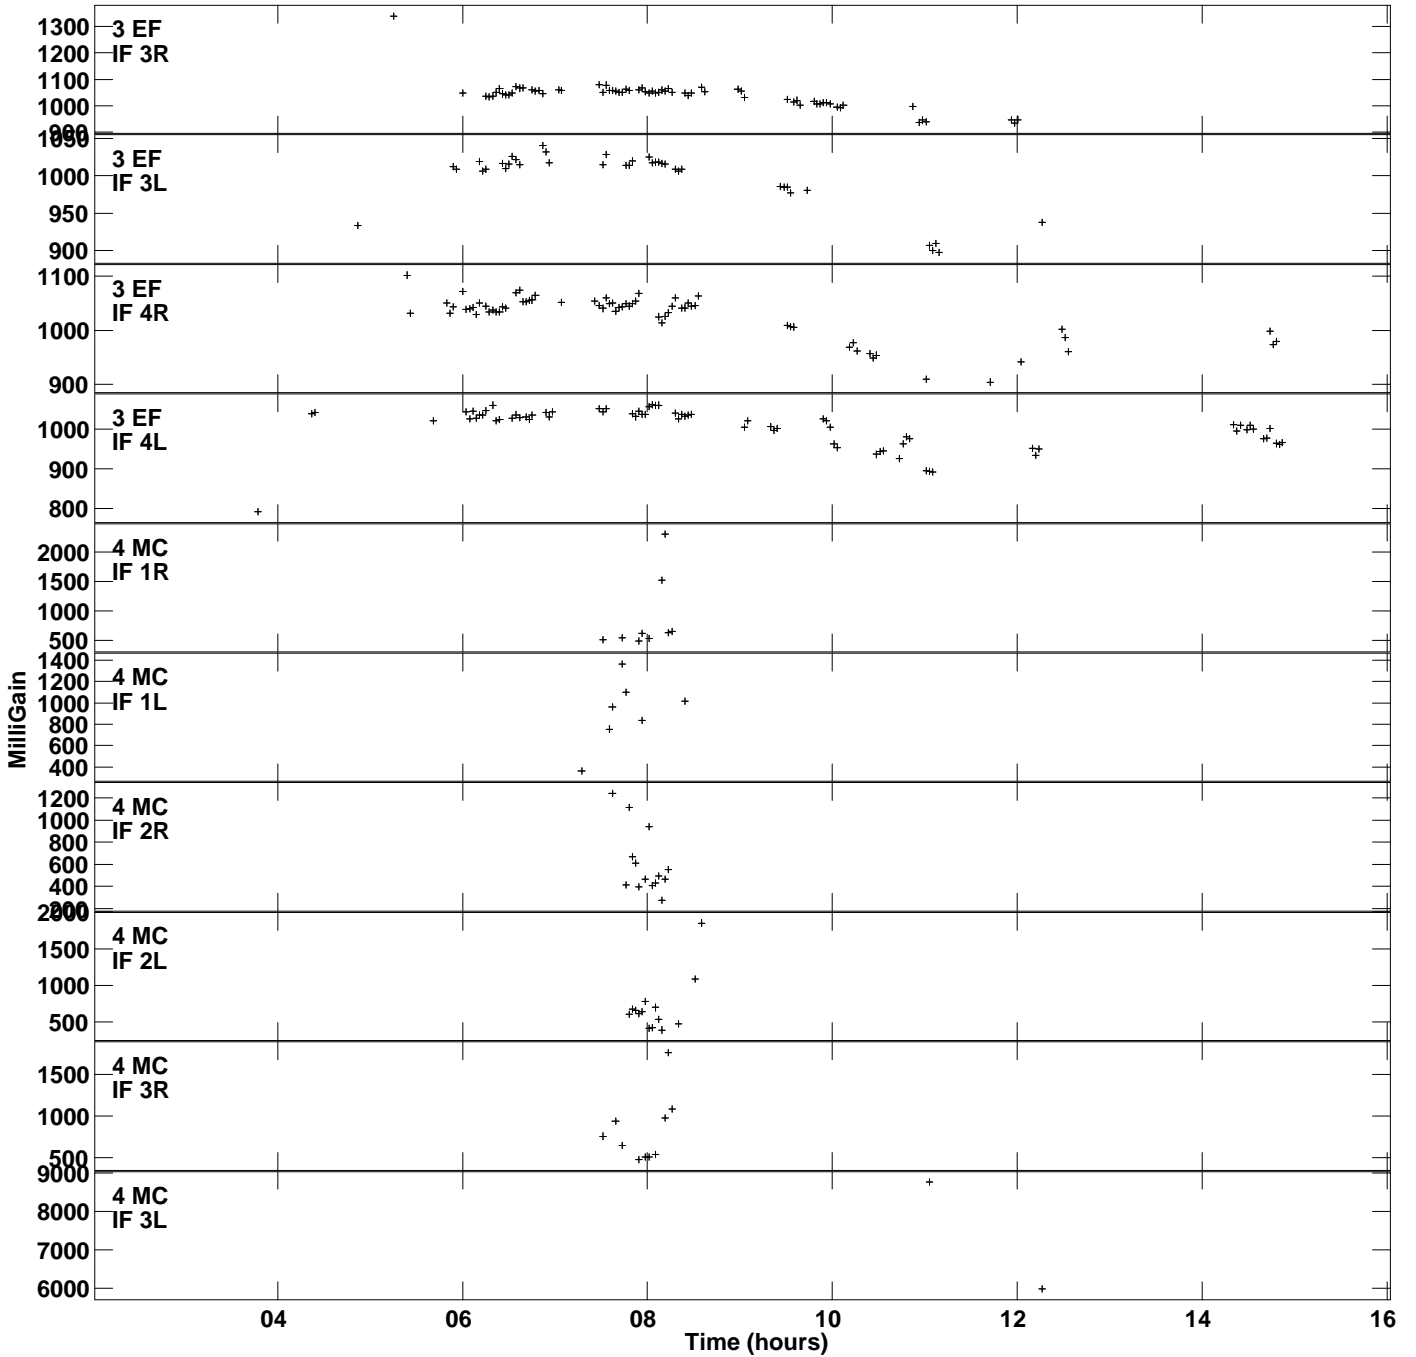

Plot file version 1 created 09-MAY-2023 16:53:36
Gain amp vs UTC time for NVSS0222.MULTI.1
SN 2 Rpol & Lpol IF 1 - 4

Plot file version 2 created 09-MAY-2023 16:53:36
Gain amp vs UTC time for NVSS0222.MULTI.1
SN 2 Rpol & Lpol IF 1 - 4

Plot file version 3 created 09-MAY-2023 16:53:36
Gain amp vs UTC time for NVSS0222.MULTI.1
SN 2 Rpol & Lpol IF 1 - 4

Plot file version 4 created 09-MAY-2023 16:53:36
 Gain amp vs UTC time for NVSS0222.MULTI.1
 SN 2 Rpol & Lpol IF 1 - 4

Plot file version 5 created 09-MAY-2023 16:53:36
Gain amp vs UTC time for NVSS0222.MULTI.1
SN 2 Rpol & Lpol IF 1 - 4