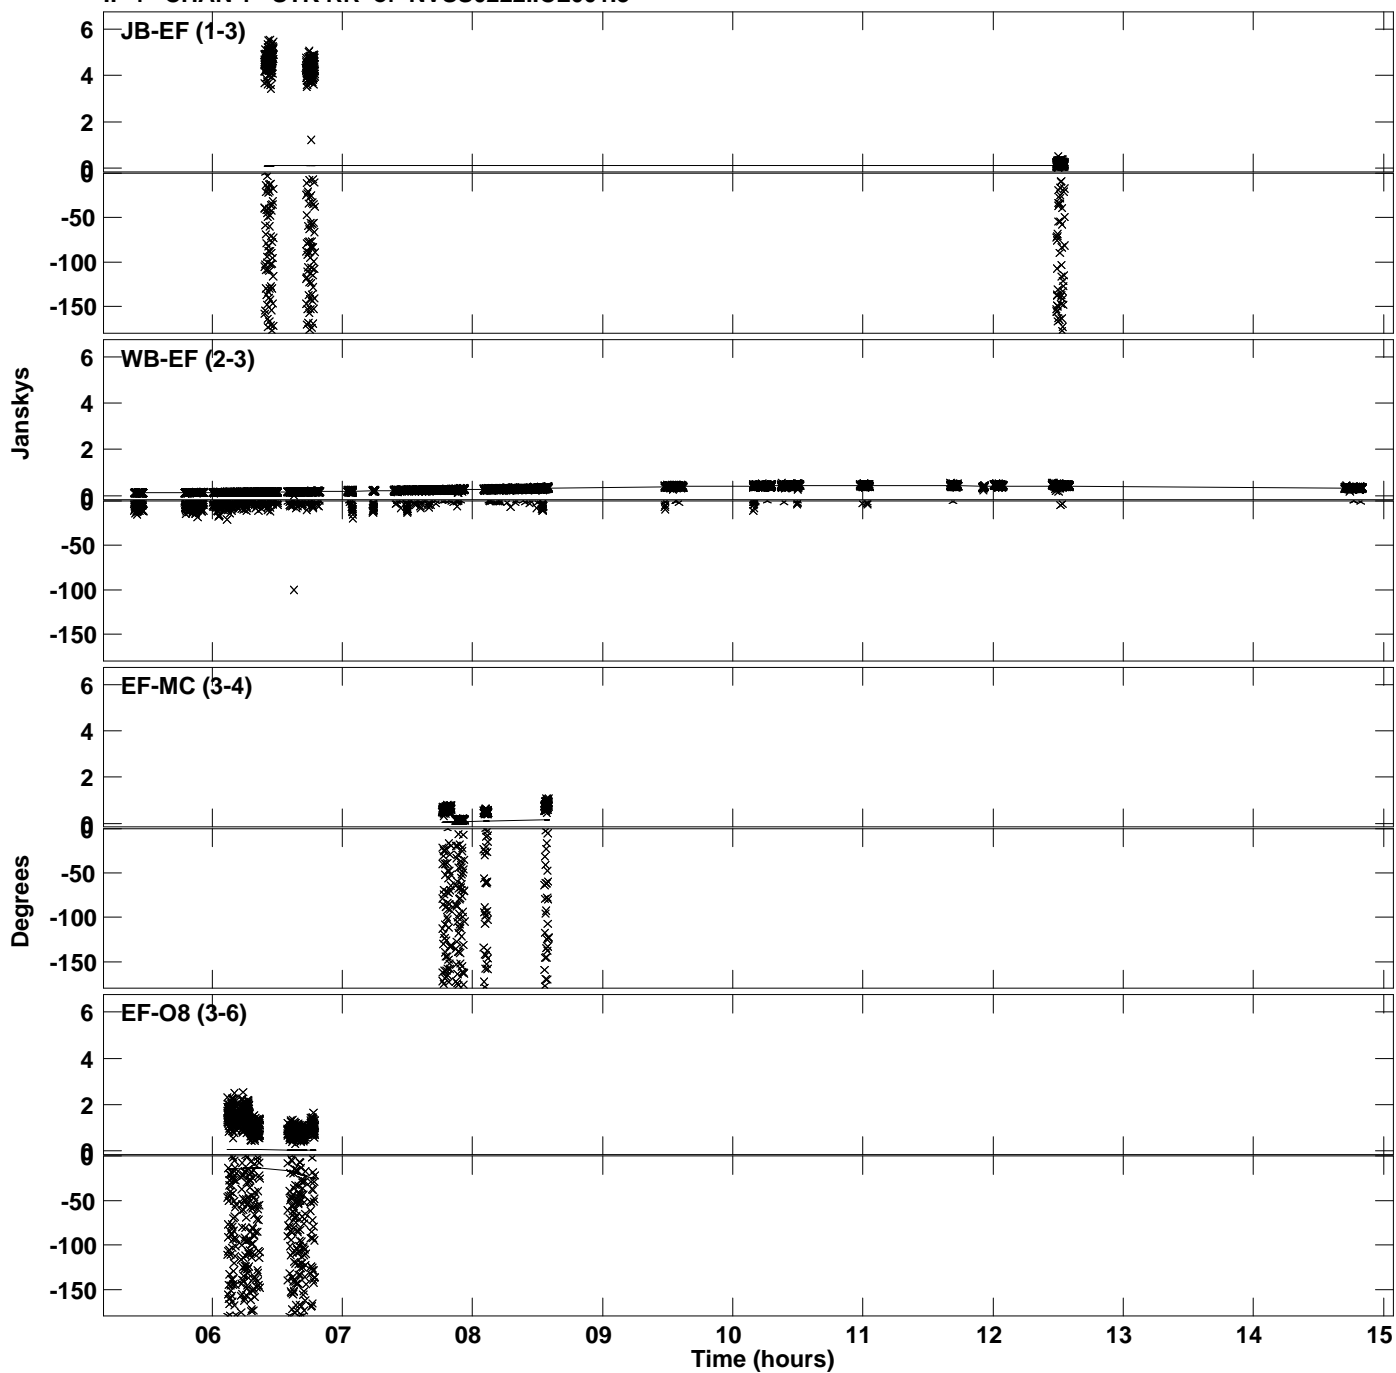

Plot file version 9 created 09-MAY-2023 16:54:30  
Amplitude andPhase vs Time for NVSS0222.MULTI.1 CL # 3  
IF 1 CHAN 1 STK RR of NVSS0222.ICL001.3

PLot file version 10 created 09-MAY-2023 16:54:30  
Amplitude andPhase vs Time for NVSS0222.MULTI.1 CL # 3  
IF 1 CHAN 1 STK RR of NVSS0222.ICL001.3

Plot file version 11 created 09-MAY-2023 16:54:34  
Amplitude and Phase vs Time for NVSS0222.MULTI.1 CL # 3  
IF 2 CHAN 1 STK RR of NVSS0222.ICL001.3

PLot file version 12 created 09-MAY-2023 16:54:34  
Amplitude andPhase vs Time for NVSS0222.MULTI.1 CL # 3  
IF 2 CHAN 1 STK RR of NVSS0222.ICL001.3

Plot file version 13 created 09-MAY-2023 16:54:38  
Amplitude and Phase vs Time for NVSS0222.MULTI.1 CL # 3  
IF 3 CHAN 1 STK RR of NVSS0222.ICL001.3

PLot file version 14 created 09-MAY-2023 16:54:38  
Amplitude andPhase vs Time for NVSS0222.MULTI.1 CL # 3  
IF 3 CHAN 1 STK RR of NVSS0222.ICL001.3

Plot file version 15 created 09-MAY-2023 16:54:42  
Amplitude and Phase vs Time for NVSS0222.MULTI.1 CL # 3  
IF 4 CHAN 1 STK RR of NVSS0222.ICL001.3

PLot file version 16 created 09-MAY-2023 16:54:42  
Amplitude andPhase vs Time for NVSS0222.MULTI.1 CL # 3  
IF 4 CHAN 1 STK RR of NVSS0222.ICL001.3