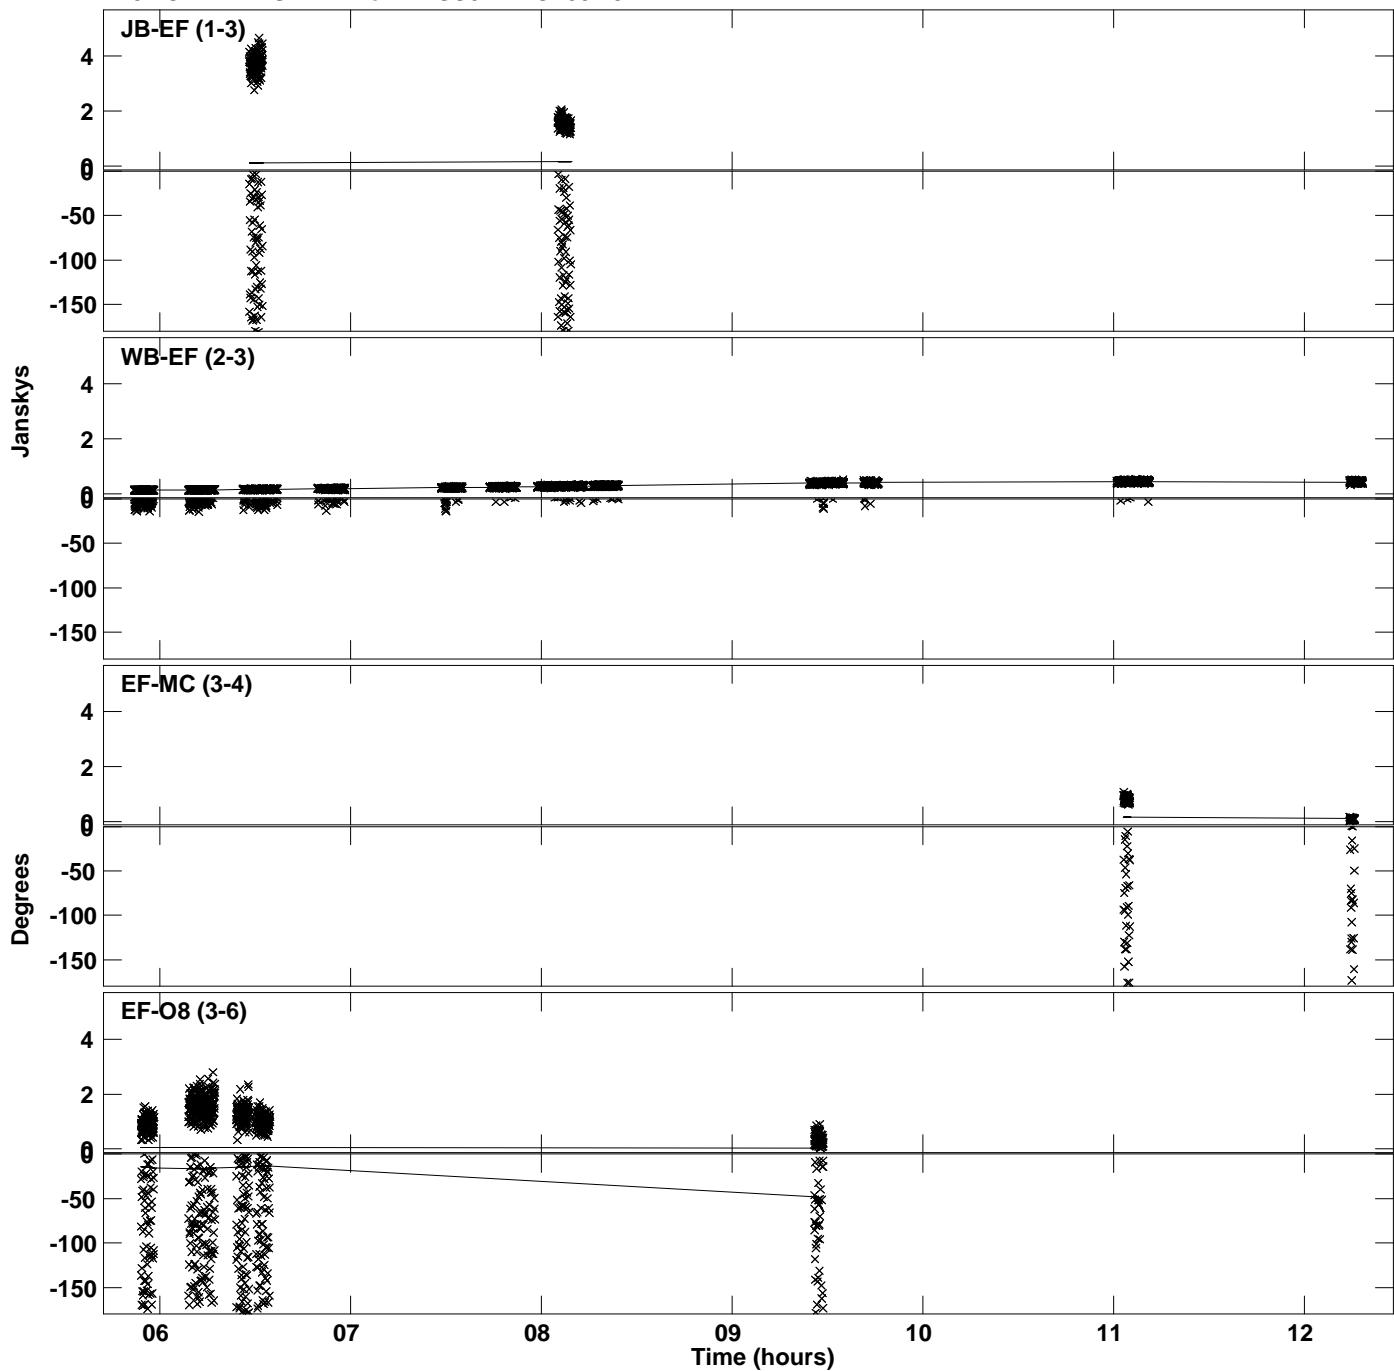

Plot file version 1 created 09-MAY-2023 16:54:13  
Amplitude and Phase vs Time for NVSS0222.MULTI.1 CL # 3  
IF 1 CHAN 1 STK LL of NVSS0222.ICL001.3

PLot file version 2 created 09-MAY-2023 16:54:13  
Amplitude andPhase vs Time for NVSS0222.MULTI.1 CL # 3  
IF 1 CHAN 1 STK LL of NVSS0222.ICL001.3

Plot file version 3 created 09-MAY-2023 16:54:17  
Amplitude andPhase vs Time for NVSS0222.MULTI.1 CL # 3  
IF 2 CHAN 1 STK LL of NVSS0222.ICL001.3

Plot file version 4 created 09-MAY-2023 16:54:17  
Amplitude andPhase vs Time for NVSS0222.MULTI.1 CL # 3  
IF 2 CHAN 1 STK LL of NVSS0222.ICL001.3

Plot file version 5 created 09-MAY-2023 16:54:21  
Amplitude andPhase vs Time for NVSS0222.MULTI.1 CL # 3  
IF 3 CHAN 1 STK LL of NVSS0222.ICL001.3

PLot file version 6 created 09-MAY-2023 16:54:21  
Amplitude andPhase vs Time for NVSS0222.MULTI.1 CL # 3  
IF 3 CHAN 1 STK LL of NVSS0222.ICL001.3

Plot file version 7 created 09-MAY-2023 16:54:26  
Amplitude and Phase vs Time for NVSS0222.MULTI.1 CL # 3  
IF 4 CHAN 1 STK LL of NVSS0222.ICL001.3

PLot file version 8 created 09-MAY-2023 16:54:26  
Amplitude andPhase vs Time for NVSS0222.MULTI.1 CL # 3  
IF 4 CHAN 1 STK LL of NVSS0222.ICL001.3