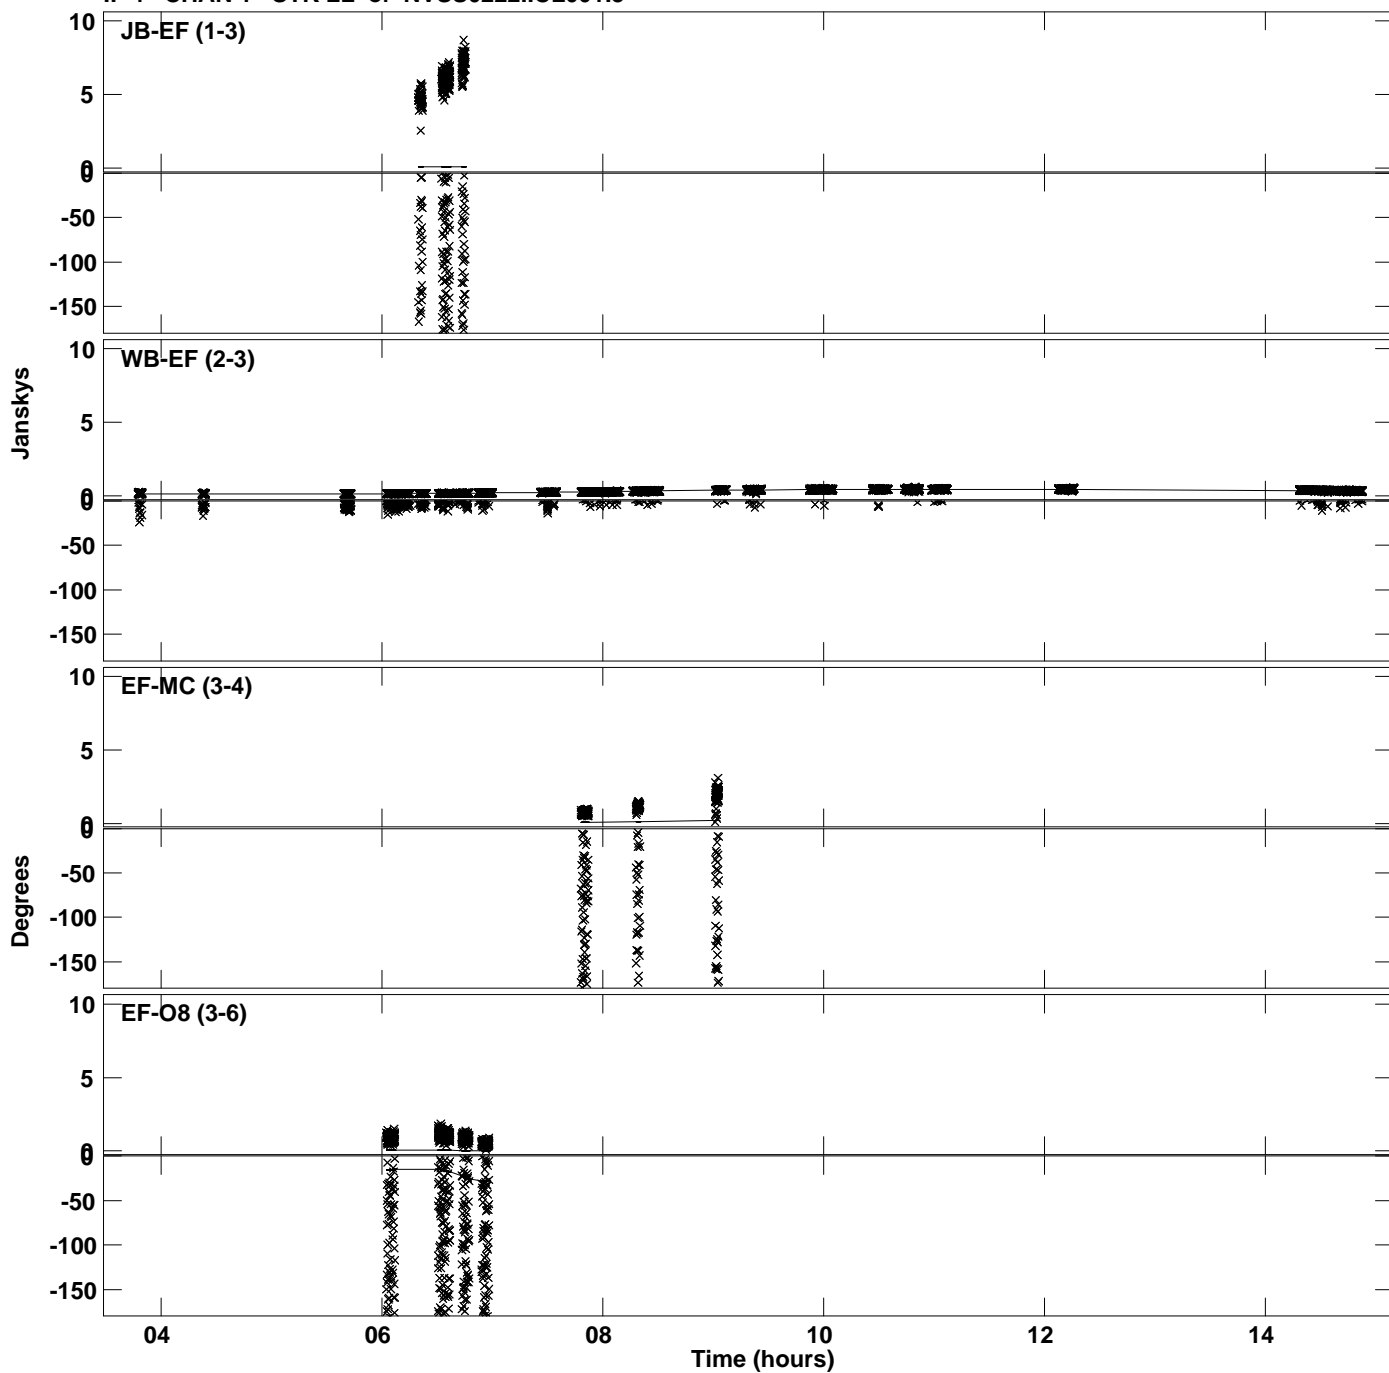

Plot file version 1 created 09-MAY-2023 16:54:13  
Amplitude and Phase vs Time for NVSS0222.MULTI.1 CL # 3  
IF 1 CHAN 1 STK LL of NVSS0222.ICL001.3

PLot file version 2 created 09-MAY-2023 16:54:13  
Amplitude andPhase vs Time for NVSS0222.MULTI.1 CL # 3  
IF 1 CHAN 1 STK LL of NVSS0222.ICL001.3

Plot file version 3 created 09-MAY-2023 16:54:17  
Amplitude andPhase vs Time for NVSS0222.MULTI.1 CL # 3  
IF 2 CHAN 1 STK LL of NVSS0222.ICL001.3

Plot file version 4 created 09-MAY-2023 16:54:17  
Amplitude andPhase vs Time for NVSS0222.MULTI.1 CL # 3  
IF 2 CHAN 1 STK LL of NVSS0222.ICL001.3

Plot file version 5 created 09-MAY-2023 16:54:21  
Amplitude andPhase vs Time for NVSS0222.MULTI.1 CL # 3  
IF 3 CHAN 1 STK LL of NVSS0222.ICL001.3

PLot file version 6 created 09-MAY-2023 16:54:21  
Amplitude andPhase vs Time for NVSS0222.MULTI.1 CL # 3  
IF 3 CHAN 1 STK LL of NVSS0222.ICL001.3

Plot file version 7 created 09-MAY-2023 16:54:26  
Amplitude and Phase vs Time for NVSS0222.MULTI.1 CL # 3  
IF 4 CHAN 1 STK LL of NVSS0222.ICL001.3

PLot file version 8 created 09-MAY-2023 16:54:26  
Amplitude andPhase vs Time for NVSS0222.MULTI.1 CL # 3  
IF 4 CHAN 1 STK LL of NVSS0222.ICL001.3