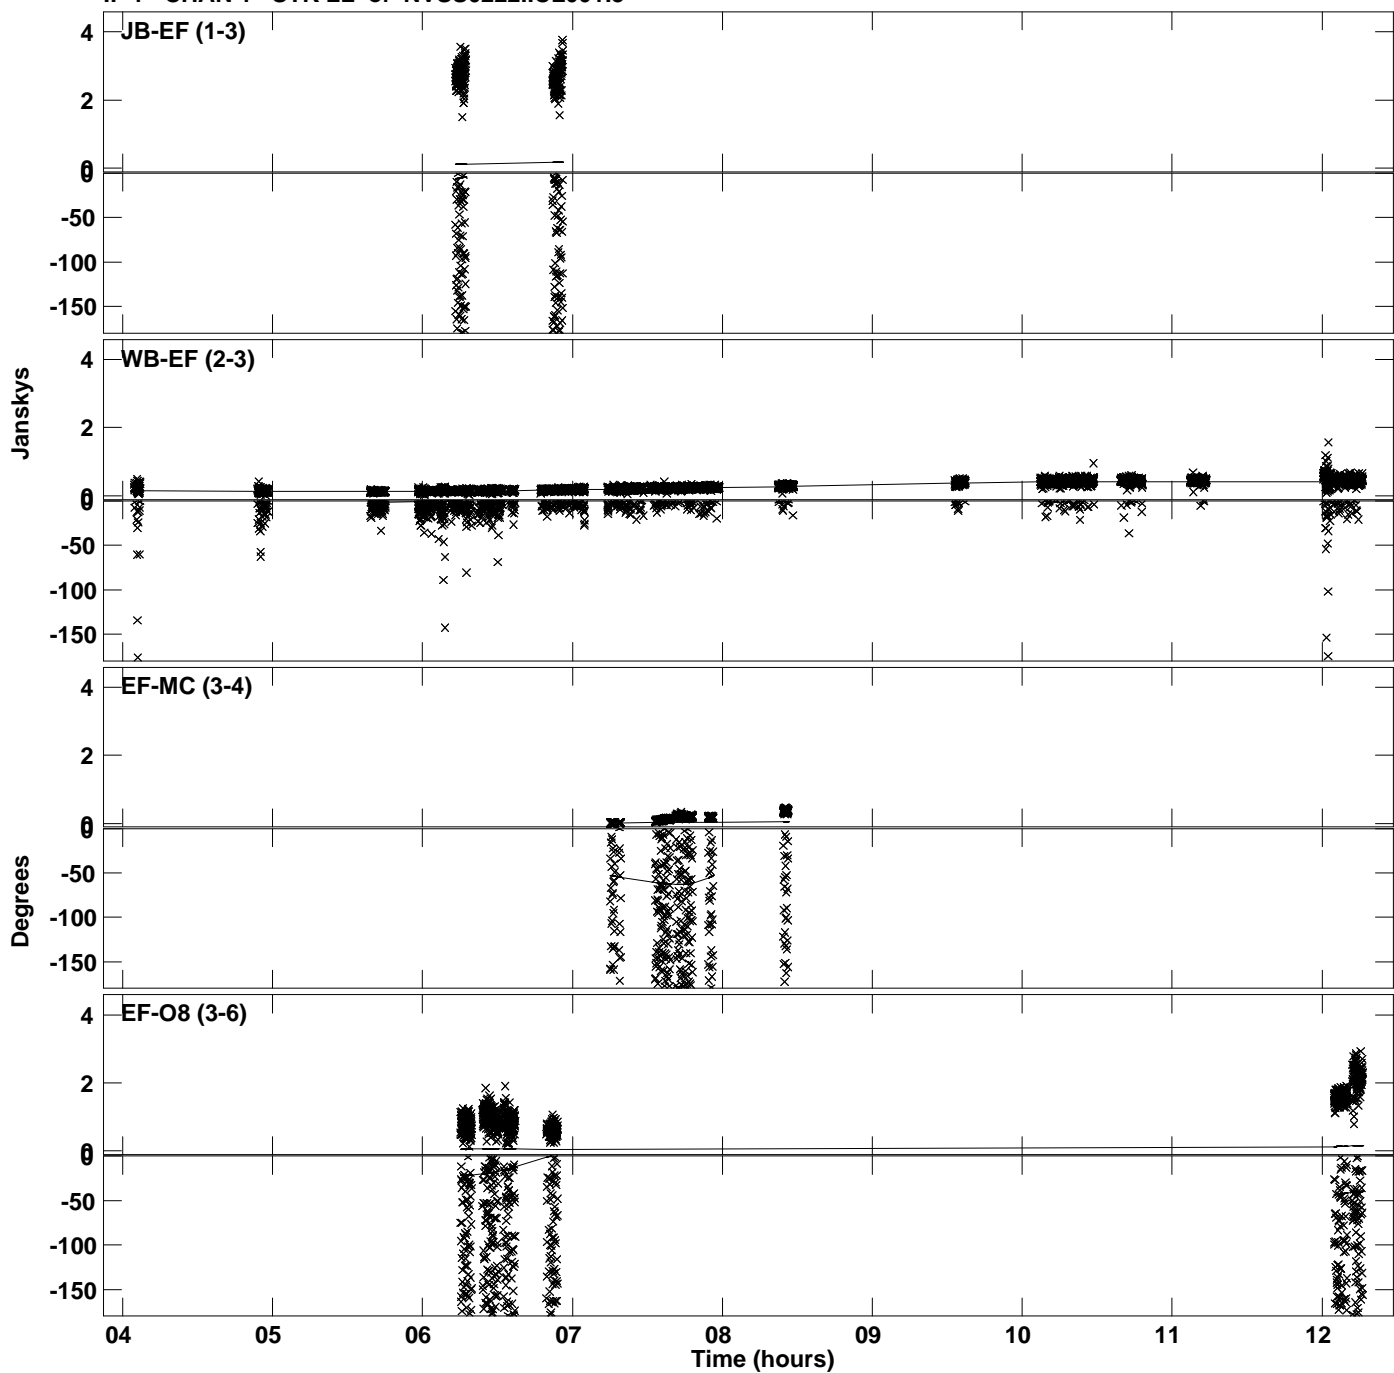

Plot file version 1 created 09-MAY-2023 16:54:13  
Amplitude and Phase vs Time for NVSS0222.MULTI.1 CL # 3  
IF 1 CHAN 1 STK LL of NVSS0222.ICL001.3

PLot file version 2 created 09-MAY-2023 16:54:13  
Amplitude andPhase vs Time for NVSS0222.MULTI.1 CL # 3  
IF 1 CHAN 1 STK LL of NVSS0222.ICL001.3

Plot file version 3 created 09-MAY-2023 16:54:17  
Amplitude andPhase vs Time for NVSS0222.MULTI.1 CL # 3  
IF 2 CHAN 1 STK LL of NVSS0222.ICL001.3

Plot file version 4 created 09-MAY-2023 16:54:17  
Amplitude andPhase vs Time for NVSS0222.MULTI.1 CL # 3  
IF 2 CHAN 1 STK LL of NVSS0222.ICL001.3

Plot file version 5 created 09-MAY-2023 16:54:21  
Amplitude andPhase vs Time for NVSS0222.MULTI.1 CL # 3  
IF 3 CHAN 1 STK LL of NVSS0222.ICL001.3

PLot file version 6 created 09-MAY-2023 16:54:21  
Amplitude andPhase vs Time for NVSS0222.MULTI.1 CL # 3  
IF 3 CHAN 1 STK LL of NVSS0222.ICL001.3

Plot file version 7 created 09-MAY-2023 16:54:26  
Amplitude and Phase vs Time for NVSS0222.MULTI.1 CL # 3  
IF 4 CHAN 1 STK LL of NVSS0222.ICL001.3

PLot file version 8 created 09-MAY-2023 16:54:26  
Amplitude andPhase vs Time for NVSS0222.MULTI.1 CL # 3  
IF 4 CHAN 1 STK LL of NVSS0222.ICL001.3