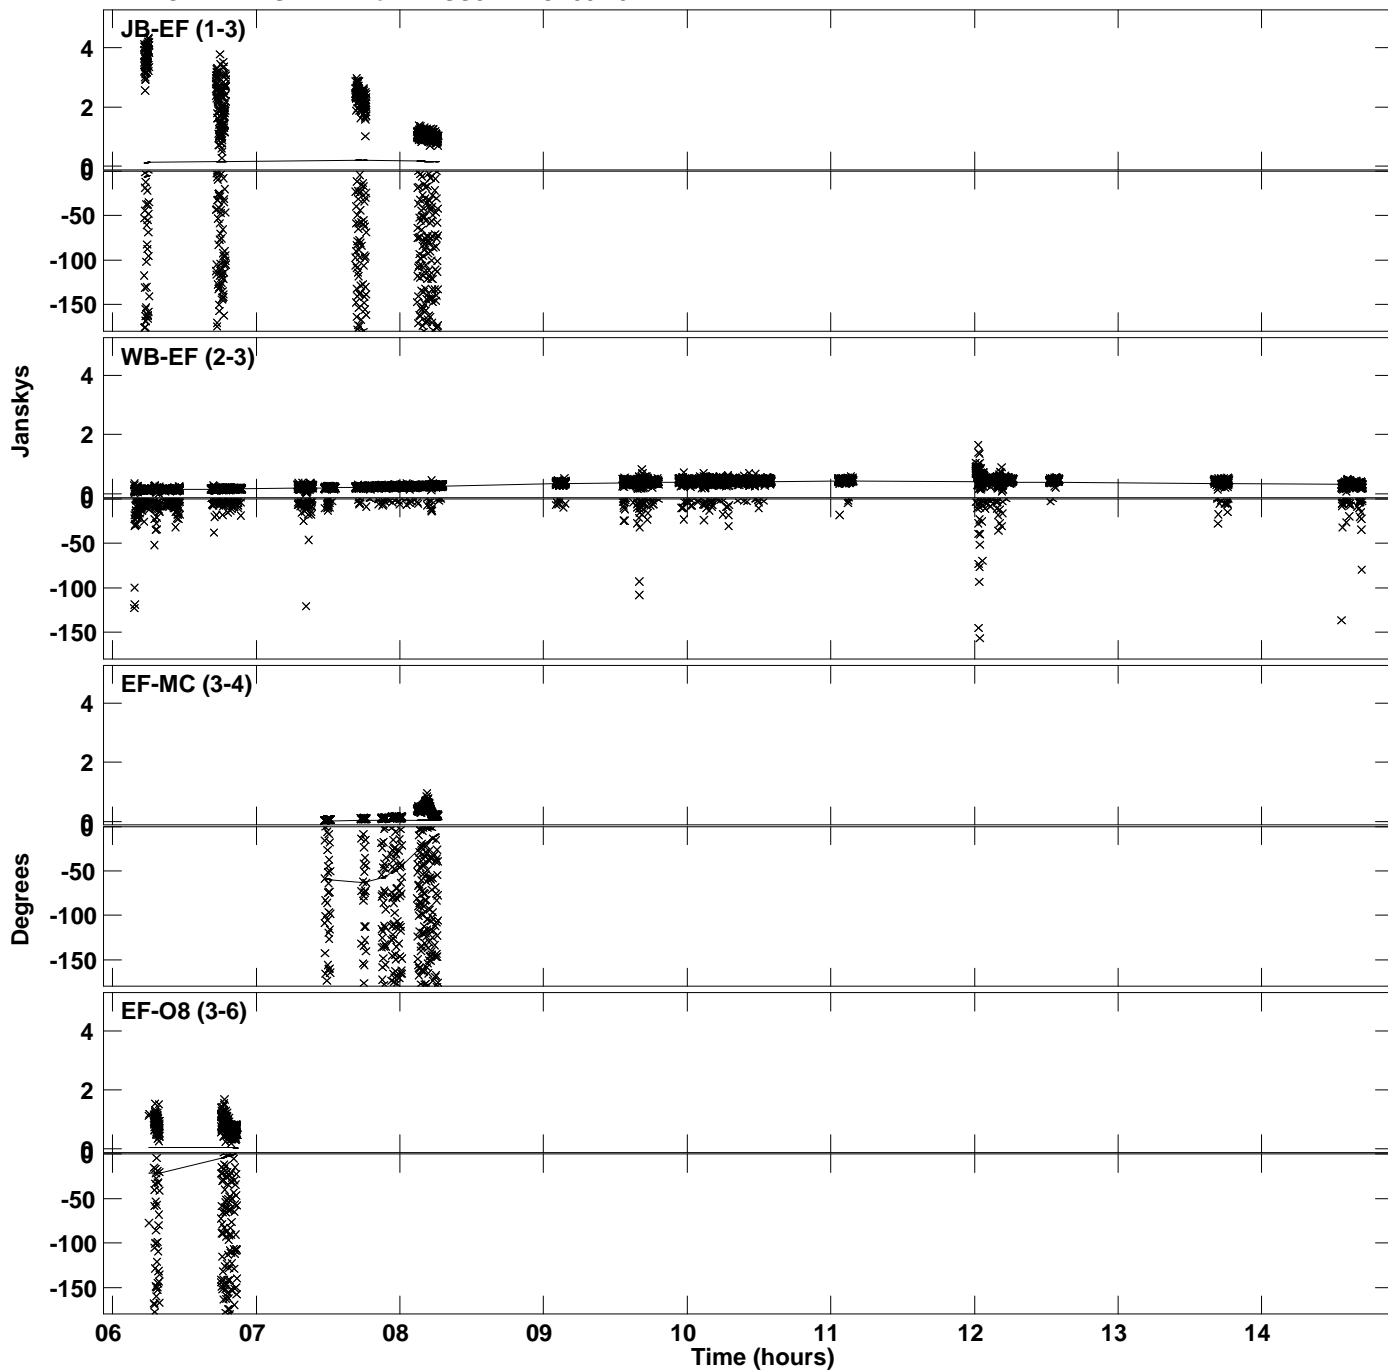

Plot file version 7 created 09-MAY-2023 16:54:26  
Amplitude and Phase vs Time for NVSS0222.MULTI.1 CL # 3  
IF 4 CHAN 1 STK LL of NVSS0222.ICL001.3

PLot file version 8 created 09-MAY-2023 16:54:26  
Amplitude andPhase vs Time for NVSS0222.MULTI.1 CL # 3  
IF 4 CHAN 1 STK LL of NVSS0222.ICL001.3

Plot file version 9 created 09-MAY-2023 16:54:30  
Amplitude andPhase vs Time for NVSS0222.MULTI.1 CL # 3  
IF 1 CHAN 1 STK RR of NVSS0222.ICL001.3

PLot file version 10 created 09-MAY-2023 16:54:30  
Amplitude andPhase vs Time for NVSS0222.MULTI.1 CL # 3  
IF 1 CHAN 1 STK RR of NVSS0222.ICL001.3

Plot file version 11 created 09-MAY-2023 16:54:34  
Amplitude and Phase vs Time for NVSS0222.MULTI.1 CL # 3  
IF 2 CHAN 1 STK RR of NVSS0222.ICL001.3

PLot file version 12 created 09-MAY-2023 16:54:34  
Amplitude andPhase vs Time for NVSS0222.MULTI.1 CL # 3  
IF 2 CHAN 1 STK RR of NVSS0222.ICL001.3