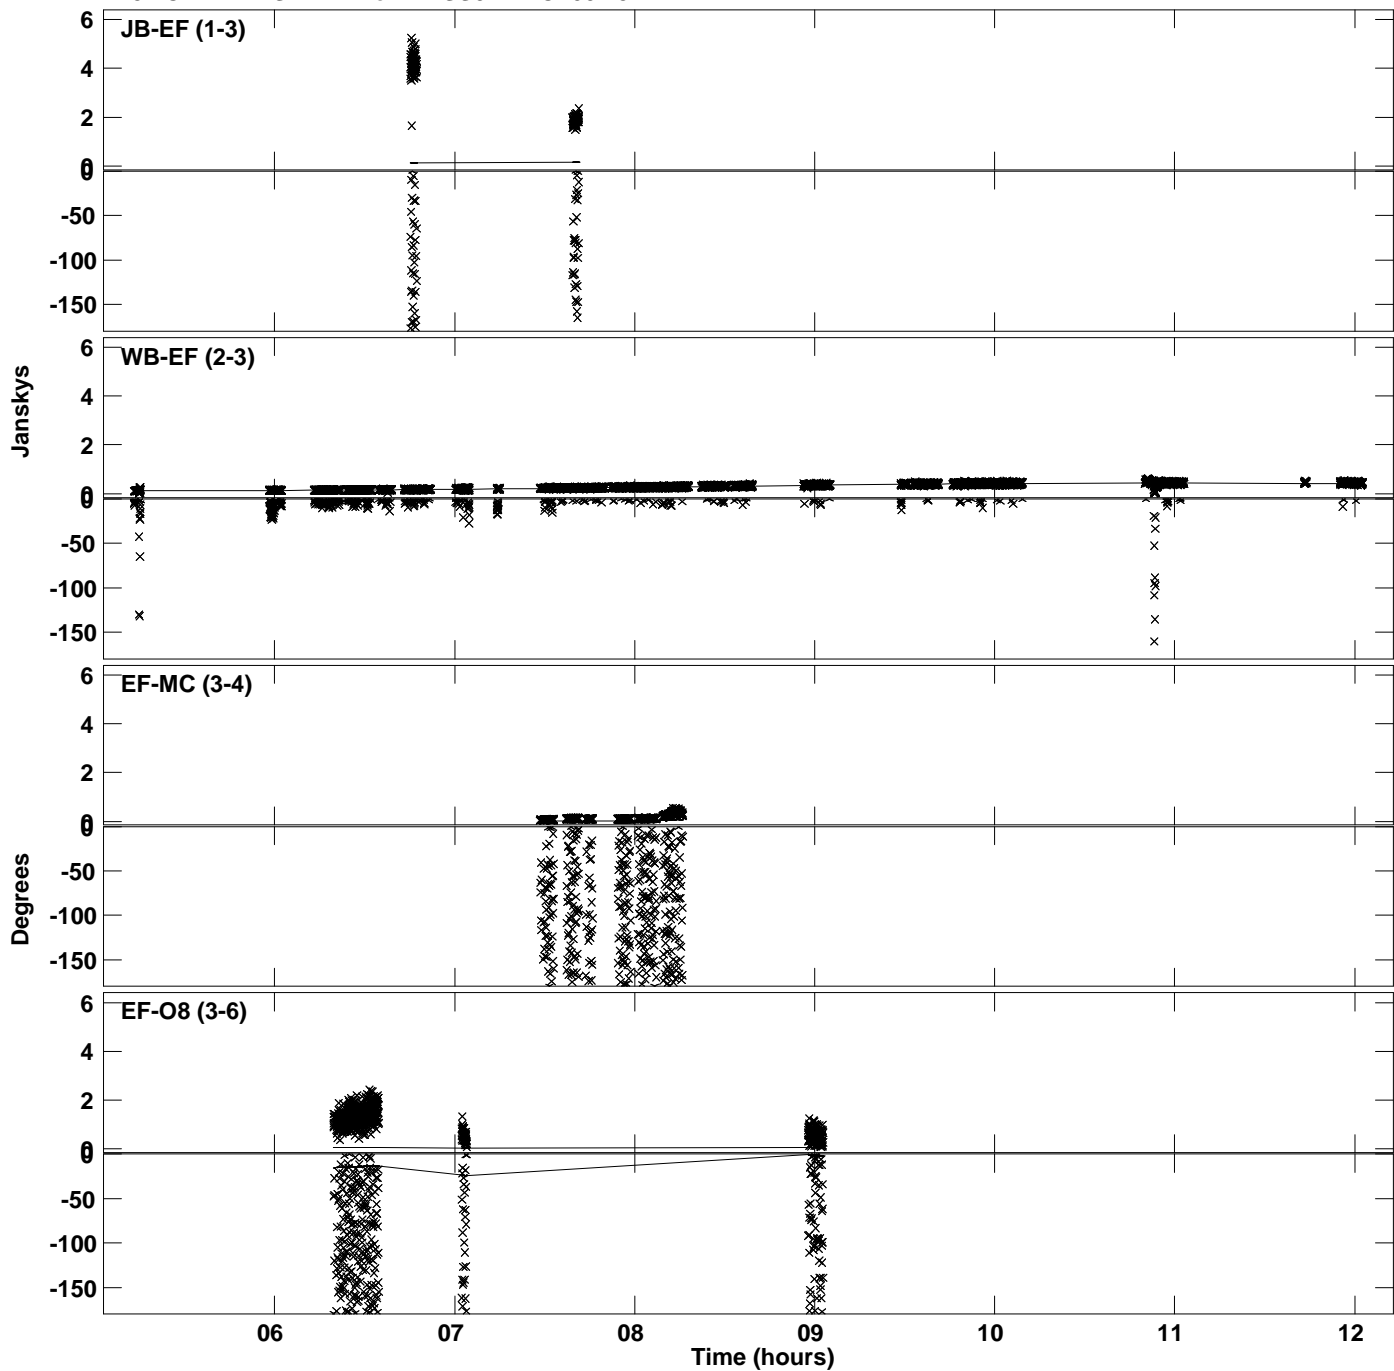

Plot file version 9 created 09-MAY-2023 16:54:30  
Amplitude andPhase vs Time for NVSS0222.MULTI.1 CL # 3  
IF 1 CHAN 1 STK RR of NVSS0222.ICL001.3

PLot file version 10 created 09-MAY-2023 16:54:30  
Amplitude andPhase vs Time for NVSS0222.MULTI.1 CL # 3  
IF 1 CHAN 1 STK RR of NVSS0222.ICL001.3

Plot file version 11 created 09-MAY-2023 16:54:34  
Amplitude and Phase vs Time for NVSS0222.MULTI.1 CL # 3  
IF 2 CHAN 1 STK RR of NVSS0222.ICL001.3

PLot file version 12 created 09-MAY-2023 16:54:34  
Amplitude andPhase vs Time for NVSS0222.MULTI.1 CL # 3  
IF 2 CHAN 1 STK RR of NVSS0222.ICL001.3

Plot file version 13 created 09-MAY-2023 16:54:38  
Amplitude and Phase vs Time for NVSS0222.MULTI.1 CL # 3  
IF 3 CHAN 1 STK RR of NVSS0222.ICL001.3

PLot file version 14 created 09-MAY-2023 16:54:38  
Amplitude andPhase vs Time for NVSS0222.MULTI.1 CL # 3  
IF 3 CHAN 1 STK RR of NVSS0222.ICL001.3