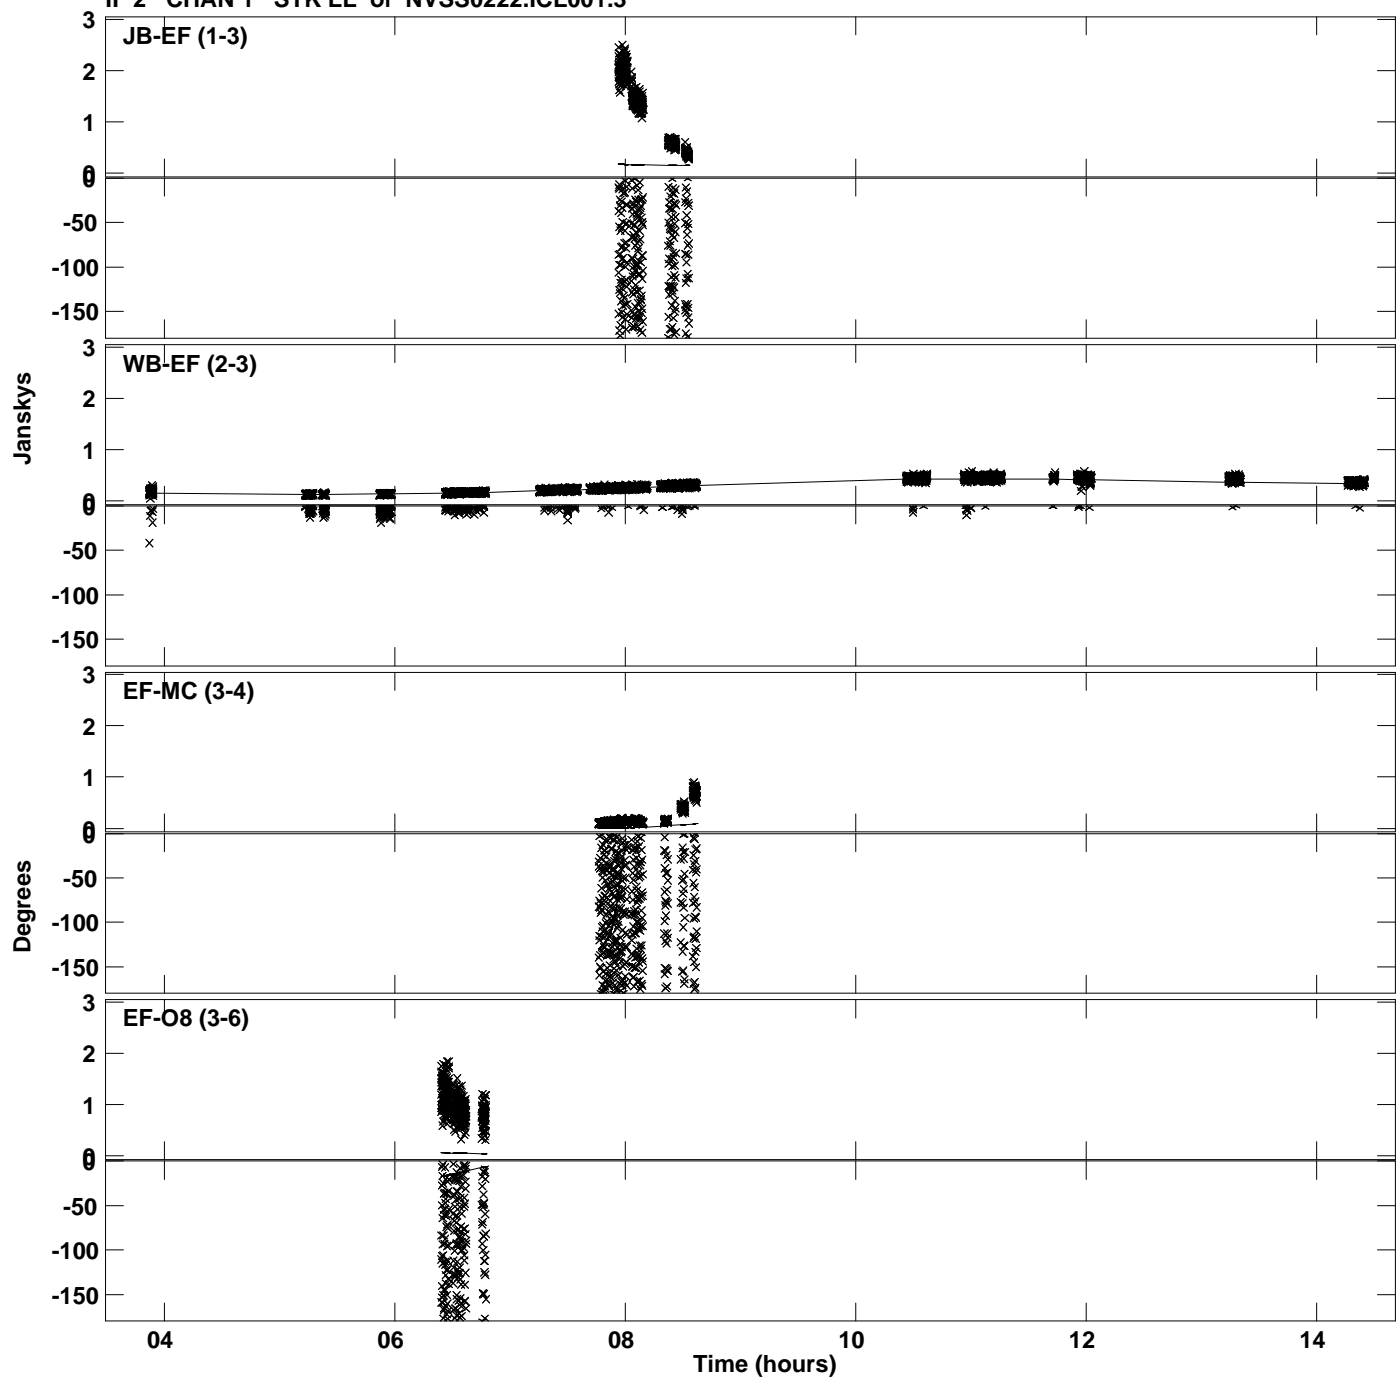

Plot file version 1 created 09-MAY-2023 16:54:13  
Amplitude and Phase vs Time for NVSS0222.MULTI.1 CL # 3  
IF 1 CHAN 1 STK LL of NVSS0222.ICL001.3

PLot file version 2 created 09-MAY-2023 16:54:13  
Amplitude andPhase vs Time for NVSS0222.MULTI.1 CL # 3  
IF 1 CHAN 1 STK LL of NVSS0222.ICL001.3

Plot file version 3 created 09-MAY-2023 16:54:17  
Amplitude andPhase vs Time for NVSS0222.MULTI.1 CL # 3  
IF 2 CHAN 1 STK LL of NVSS0222.ICL001.3

Plot file version 4 created 09-MAY-2023 16:54:17  
Amplitude andPhase vs Time for NVSS0222.MULTI.1 CL # 3  
IF 2 CHAN 1 STK LL of NVSS0222.ICL001.3

Plot file version 5 created 09-MAY-2023 16:54:21  
Amplitude andPhase vs Time for NVSS0222.MULTI.1 CL # 3  
IF 3 CHAN 1 STK LL of NVSS0222.ICL001.3

PLot file version 6 created 09-MAY-2023 16:54:21  
Amplitude andPhase vs Time for NVSS0222.MULTI.1 CL # 3  
IF 3 CHAN 1 STK LL of NVSS0222.ICL001.3

Plot file version 7 created 09-MAY-2023 16:54:26  
Amplitude and Phase vs Time for NVSS0222.MULTI.1 CL # 3  
IF 4 CHAN 1 STK LL of NVSS0222.ICL001.3

PLot file version 8 created 09-MAY-2023 16:54:26  
Amplitude andPhase vs Time for NVSS0222.MULTI.1 CL # 3  
IF 4 CHAN 1 STK LL of NVSS0222.ICL001.3