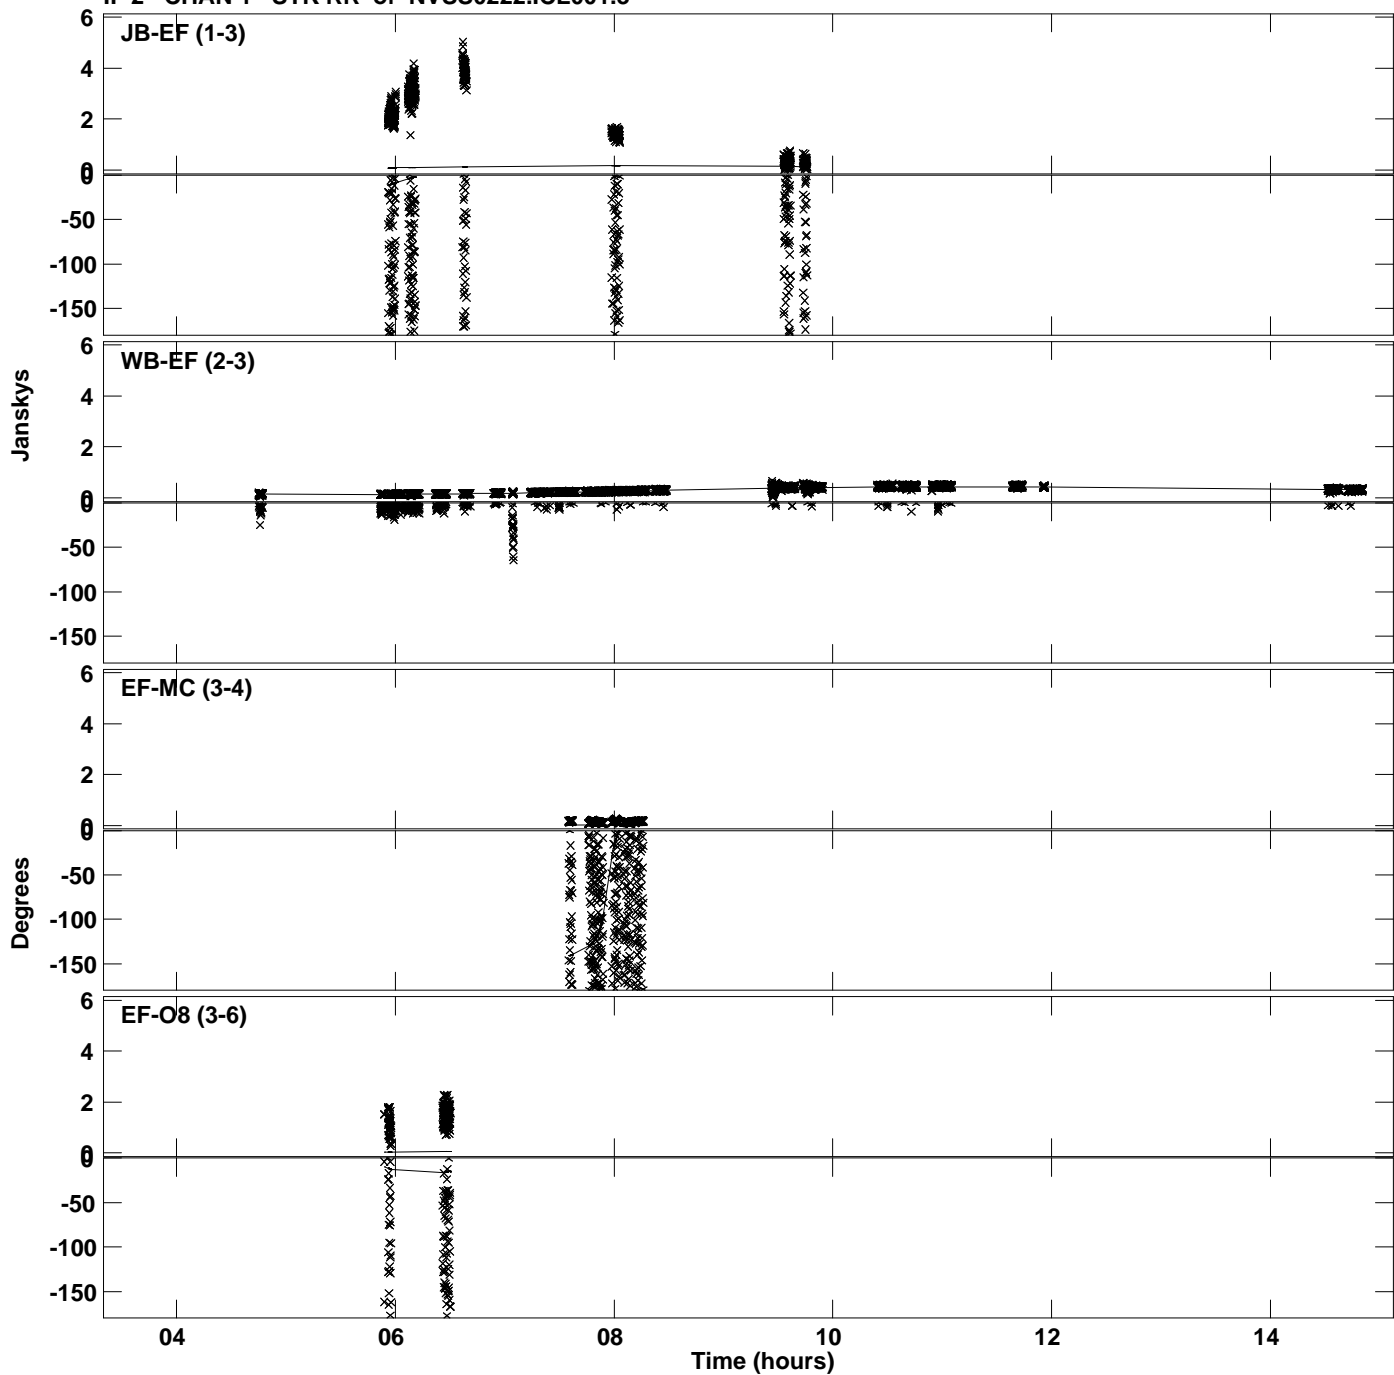

Plot file version 7 created 09-MAY-2023 16:54:26  
Amplitude and Phase vs Time for NVSS0222.MULTI.1 CL # 3  
IF 4 CHAN 1 STK LL of NVSS0222.ICL001.3

PLot file version 8 created 09-MAY-2023 16:54:26  
Amplitude andPhase vs Time for NVSS0222.MULTI.1 CL # 3  
IF 4 CHAN 1 STK LL of NVSS0222.ICL001.3

Plot file version 9 created 09-MAY-2023 16:54:30  
Amplitude andPhase vs Time for NVSS0222.MULTI.1 CL # 3  
IF 1 CHAN 1 STK RR of NVSS0222.ICL001.3

PLot file version 10 created 09-MAY-2023 16:54:30  
Amplitude andPhase vs Time for NVSS0222.MULTI.1 CL # 3  
IF 1 CHAN 1 STK RR of NVSS0222.ICL001.3

Plot file version 11 created 09-MAY-2023 16:54:34  
Amplitude and Phase vs Time for NVSS0222.MULTI.1 CL # 3  
IF 2 CHAN 1 STK RR of NVSS0222.ICL001.3

PLot file version 12 created 09-MAY-2023 16:54:34  
Amplitude andPhase vs Time for NVSS0222.MULTI.1 CL # 3  
IF 2 CHAN 1 STK RR of NVSS0222.ICL001.3

Plot file version 13 created 09-MAY-2023 16:54:38  
Amplitude and Phase vs Time for NVSS0222.MULTI.1 CL # 3  
IF 3 CHAN 1 STK RR of NVSS0222.ICL001.3

PLot file version 14 created 09-MAY-2023 16:54:38  
Amplitude andPhase vs Time for NVSS0222.MULTI.1 CL # 3  
IF 3 CHAN 1 STK RR of NVSS0222.ICL001.3