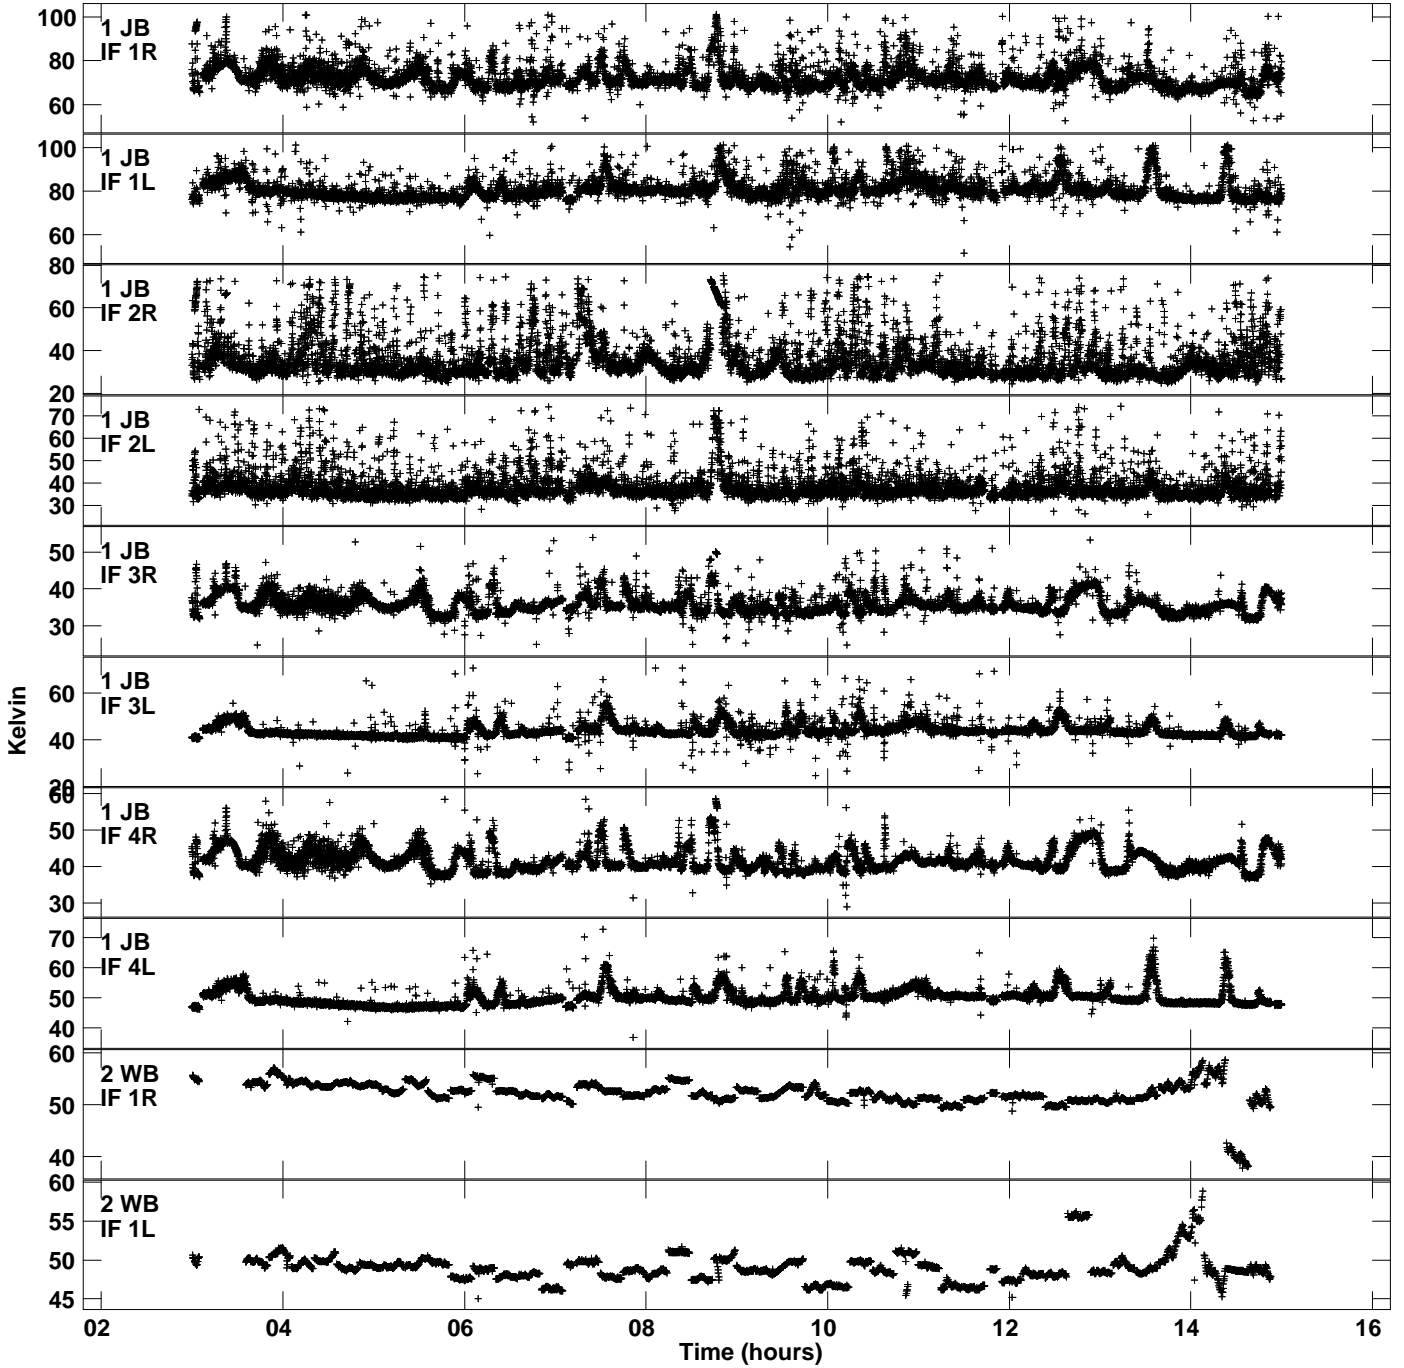

Plot file version 1 created 09-MAY-2023 16:02:07
Tsyst vs UTC time for EV024C_3.UVDATA.1
TY 1 Rpol & Lpol IF 1 - 4

Plot file version 2 created 09-MAY-2023 16:02:07
Tsys vs UTC time for EV024C_3.UVDATA.1
TY 1 Rpol & Lpol IF 1 - 4

Plot file version 3 created 09-MAY-2023 16:02:08
Tsyst vs UTC time for EV024C_3.UVDATA.1
TY 1 Rpol & Lpol IF 1 - 4

Plot file version 4 created 09-MAY-2023 16:02:08
Tsyst vs UTC time for EV024C_3.UVDATA.1
TY 1 Rpol & Lpol IF 1 - 4

Plot file version 5 created 09-MAY-2023 16:02:08
 Tsys vs UTC time for EV024C_3.UVDATA.1
 TY 1 Rpol & Lpol IF 1 - 4

Plot file version 6 created 09-MAY-2023 16:02:08
Tsys vs UTC time for EV024C_3.UVDATA.1
TY 1 Rpol & Lpol IF 1 - 4

Plot file version 7 created 09-MAY-2023 16:02:08
Tsys vs UTC time for EV024C_3.UVDATA.1
TY 1 Rpol & Lpol IF 1 - 4