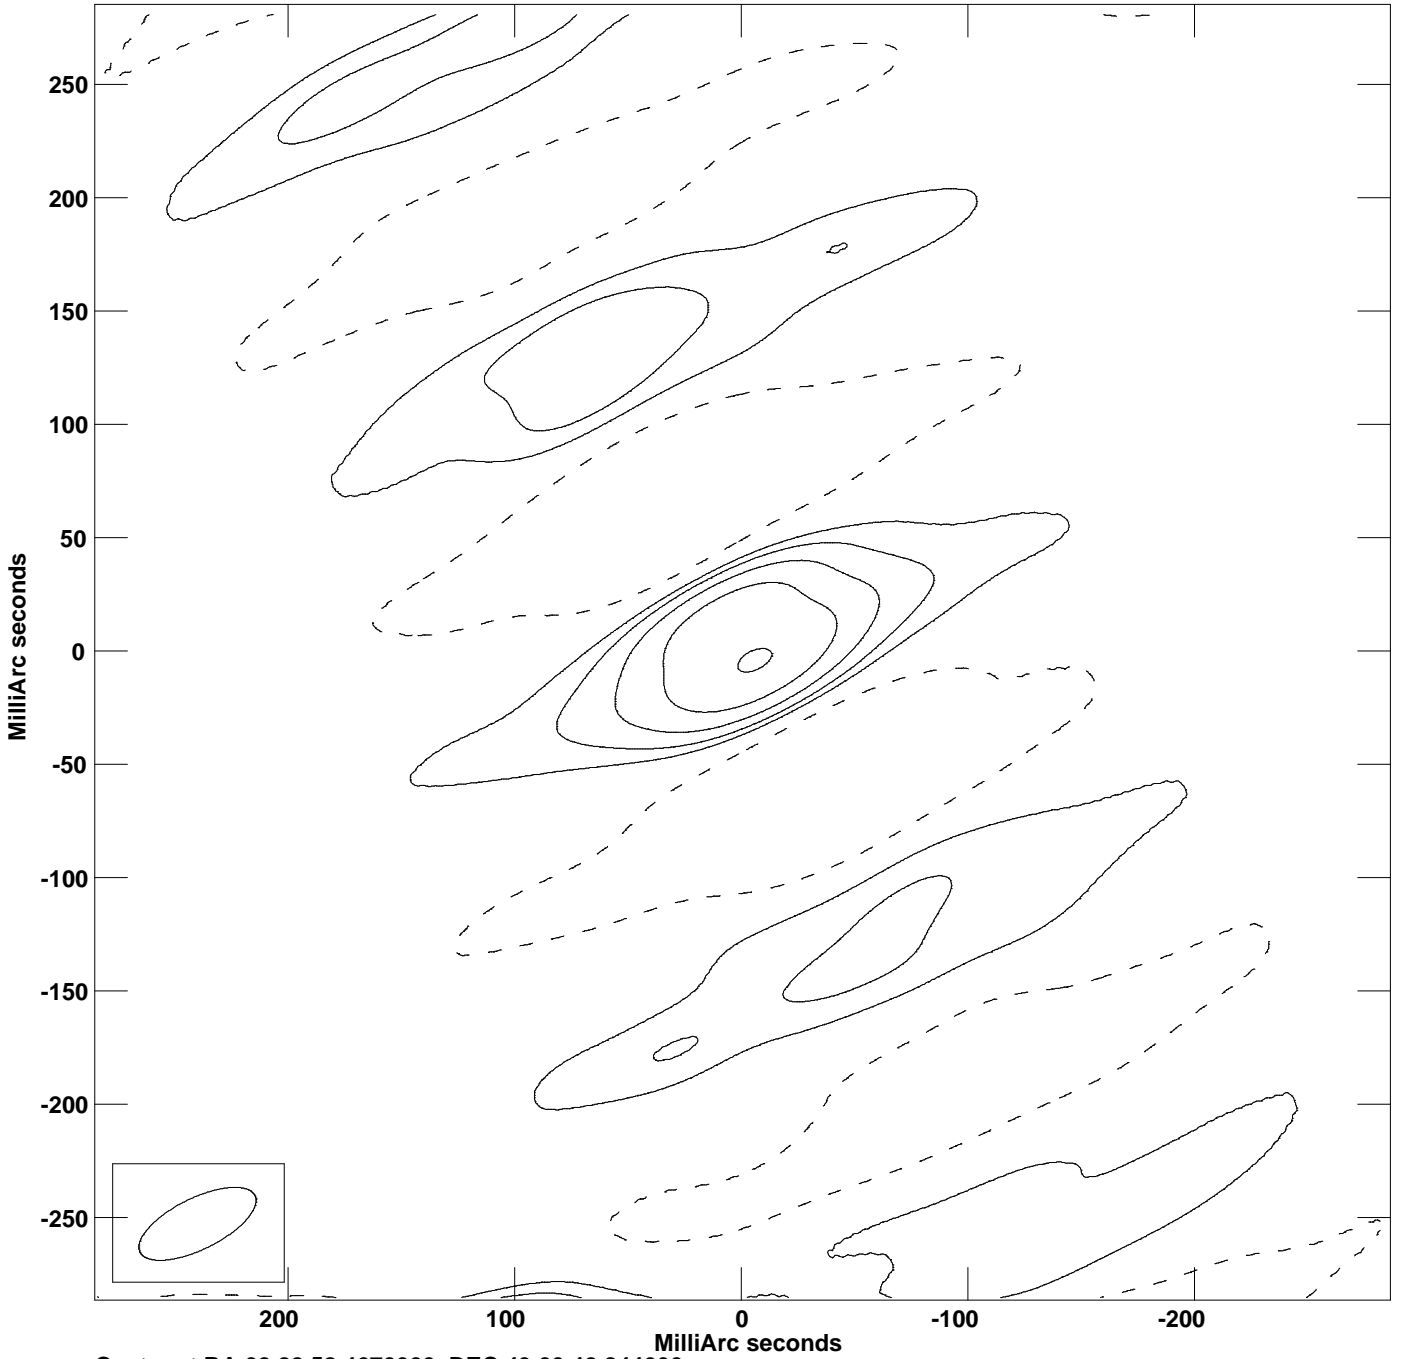

PLot file version 1 created 09-MAY-2023 16:53:26  
CONT: UGC1837 IPOL 1658.225 MHz UGC1837.ICL001.2

Center at RA 02 22 58.467000 DEC 43 00 42.844000  
Cont peak brightness = 7.8632E-02 JY/BEAM  
Levs = 7.863E-04 \* (-6.04, 6.043, 12.09, 24.17, 48.35, 96.69)