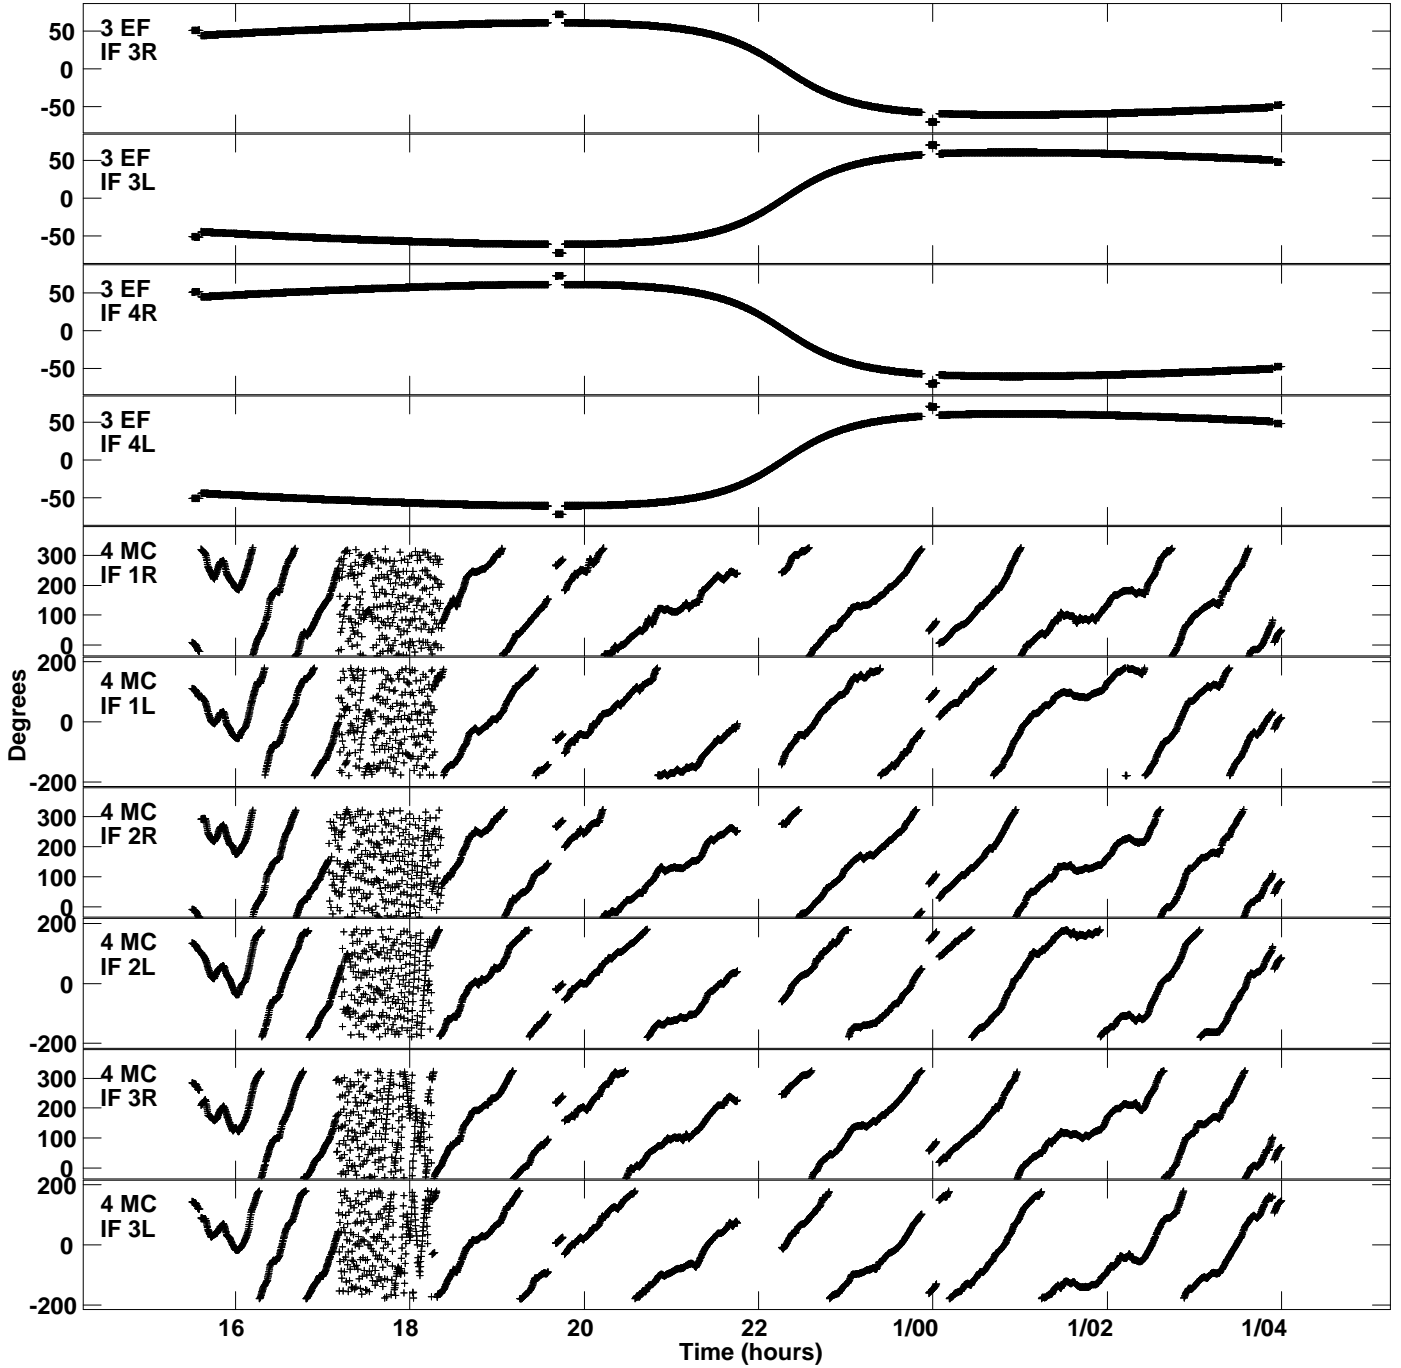

Plot file version 1 created 28-NOV-2022 16:16:08
Gain phs vs UTC time for EV024E_1.UVDATA.1
CL 4 Rpol & Lpol IF 1 - 4

Plot file version 2 created 28-NOV-2022 16:16:08
Gain phs vs UTC time for EV024E_1.UVDATA.1
CL 4 Rpol & Lpol IF 1 - 4

Plot file version 3 created 28-NOV-2022 16:16:08
Gain phs vs UTC time for EV024E_1.UVDATA.1
CL 4 Rpol & Lpol IF 1 - 4

Plot file version 4 created 28-NOV-2022 16:16:08
Gain phs vs UTC time for EV024E_1.UVDATA.1
CL 4 Rpol & Lpol IF 1 - 4

Plot file version 5 created 28-NOV-2022 16:16:08
Gain phs vs UTC time for EV024E_1.UVDATA.1
CL 4 Rpol & Lpol IF 1 - 4

Plot file version 6 created 28-NOV-2022 16:16:08
Gain phs vs UTC time for EV024E_1.UVDATA.1
CL 4 Rpol & Lpol IF 1 - 4

Plot file version 7 created 28-NOV-2022 16:16:08
Gain phs vs UTC time for EV024E_1.UVDATA.1
CL 4 Rpol & Lpol IF 1 - 4