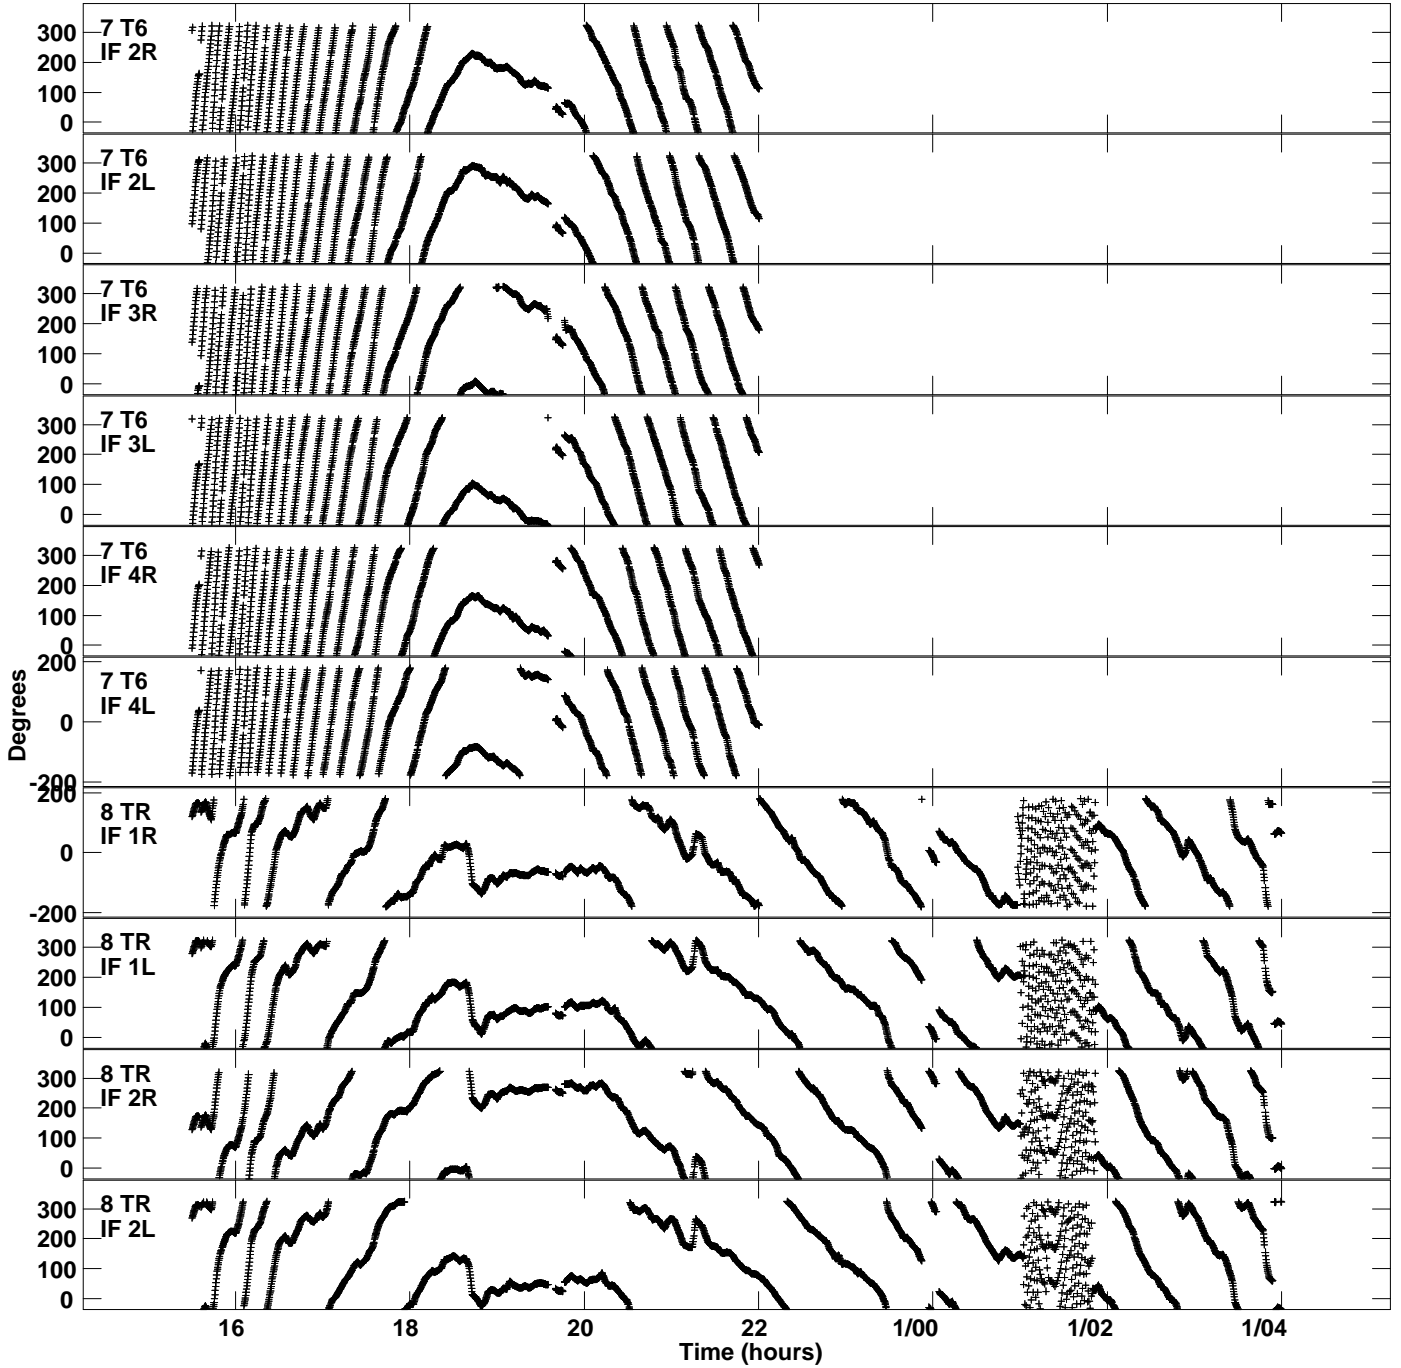

Plot file version 1 created 28-NOV-2022 16:16:08
Gain phs vs UTC time for EV024E_1.UVDATA.1
CL 4 Rpol & Lpol IF 1 - 4

Plot file version 2 created 28-NOV-2022 16:16:08
Gain phs vs UTC time for EV024E_1.UVDATA.1
CL 4 Rpol & Lpol IF 1 - 4

Plot file version 3 created 28-NOV-2022 16:16:08
Gain phs vs UTC time for EV024E_1.UVDATA.1
CL 4 Rpol & Lpol IF 1 - 4

Plot file version 4 created 28-NOV-2022 16:16:08
Gain phs vs UTC time for EV024E_1.UVDATA.1
CL 4 Rpol & Lpol IF 1 - 4

Plot file version 5 created 28-NOV-2022 16:16:08
Gain phs vs UTC time for EV024E_1.UVDATA.1
CL 4 Rpol & Lpol IF 1 - 4

Plot file version 6 created 28-NOV-2022 16:16:08
Gain phs vs UTC time for EV024E_1.UVDATA.1
CL 4 Rpol & Lpol IF 1 - 4

Plot file version 7 created 28-NOV-2022 16:16:08
Gain phs vs UTC time for EV024E_1.UVDATA.1
CL 4 Rpol & Lpol IF 1 - 4