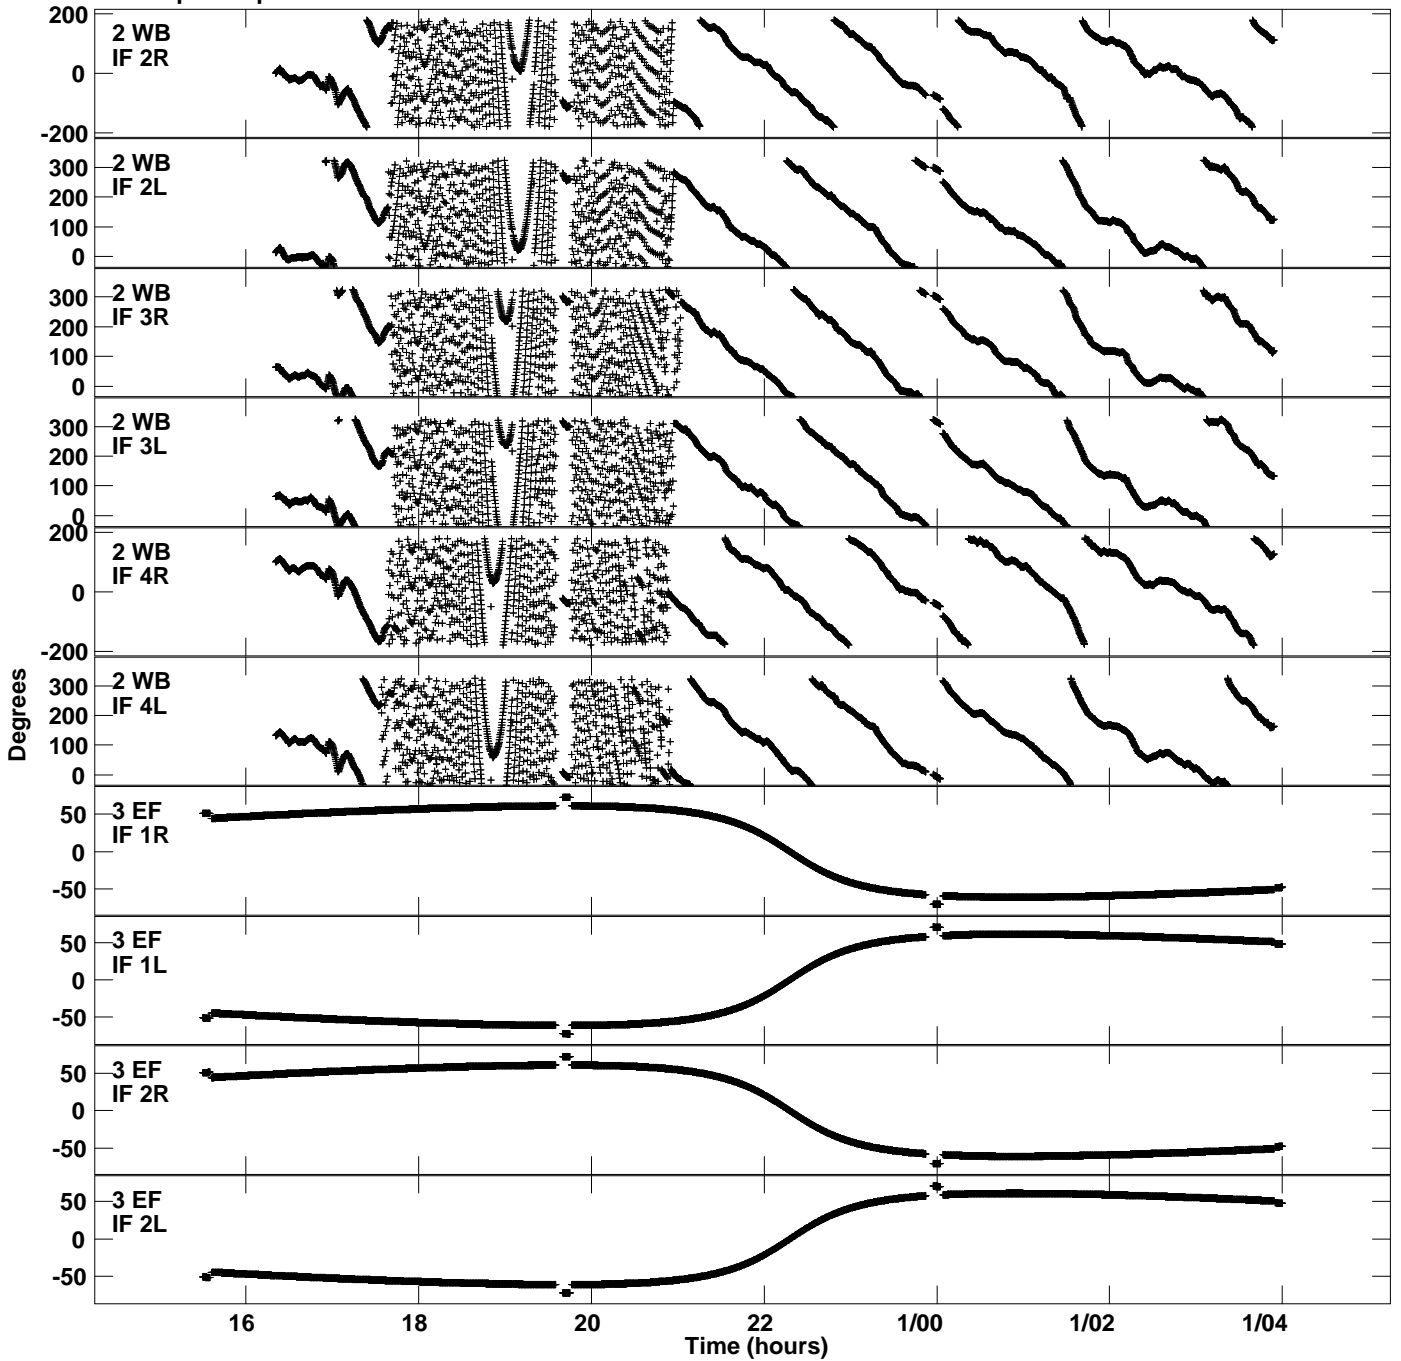

Plot file version 1 created 28-NOV-2022 16:16:08
Gain phs vs UTC time for EV024E_1.UVDATA.1
CL 4 Rpol & Lpol IF 1 - 4

Plot file version 2 created 28-NOV-2022 16:16:08
Gain phs vs UTC time for EV024E_1.UVDATA.1
CL 4 Rpol & Lpol IF 1 - 4

Plot file version 3 created 28-NOV-2022 16:16:08
Gain phs vs UTC time for EV024E_1.UVDATA.1
CL 4 Rpol & Lpol IF 1 - 4

Plot file version 4 created 28-NOV-2022 16:16:08
Gain phs vs UTC time for EV024E_1.UVDATA.1
CL 4 Rpol & Lpol IF 1 - 4

Plot file version 5 created 28-NOV-2022 16:16:08
Gain phs vs UTC time for EV024E_1.UVDATA.1
CL 4 Rpol & Lpol IF 1 - 4

Plot file version 6 created 28-NOV-2022 16:16:08
Gain phs vs UTC time for EV024E_1.UVDATA.1
CL 4 Rpol & Lpol IF 1 - 4

Plot file version 7 created 28-NOV-2022 16:16:08
Gain phs vs UTC time for EV024E_1.UVDATA.1
CL 4 Rpol & Lpol IF 1 - 4