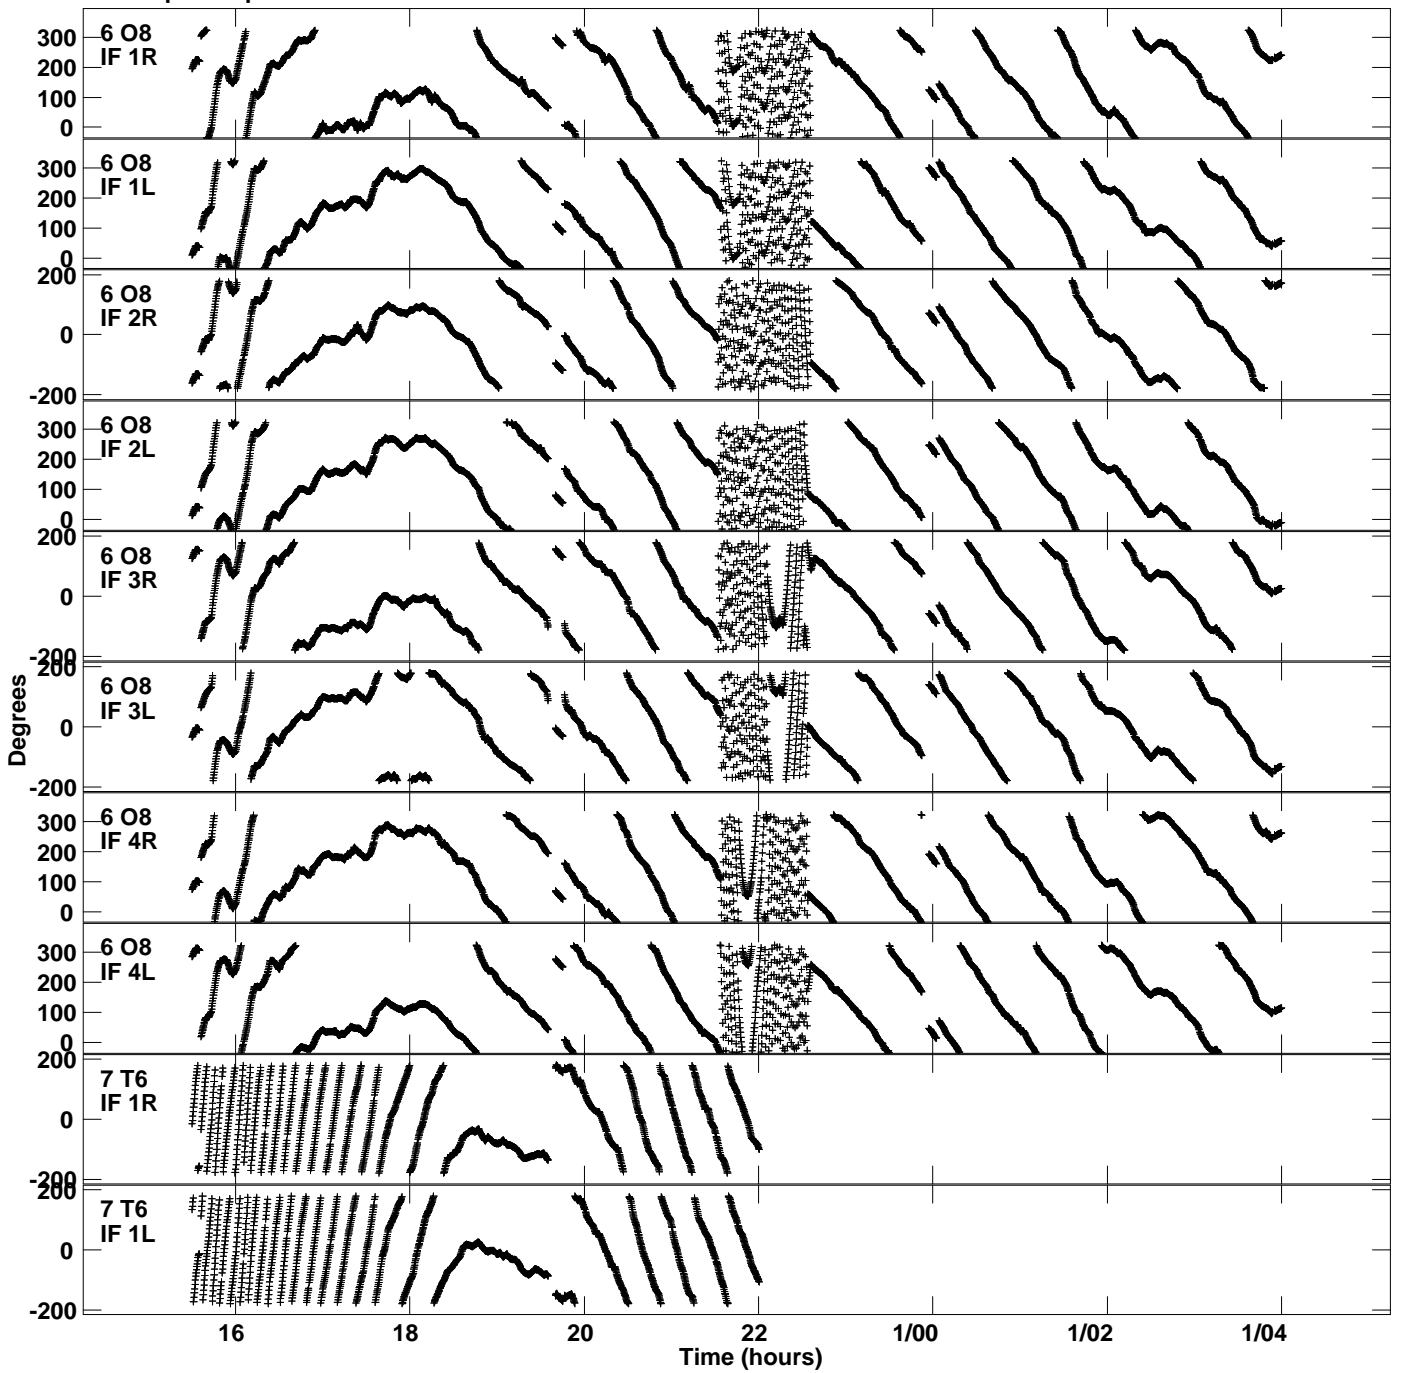

Plot file version 1 created 28-NOV-2022 16:16:08
Gain phs vs UTC time for EV024E_1.UVDATA.1
CL 4 Rpol & Lpol IF 1 - 4

Plot file version 2 created 28-NOV-2022 16:16:08
Gain phs vs UTC time for EV024E_1.UVDATA.1
CL 4 Rpol & Lpol IF 1 - 4

Plot file version 3 created 28-NOV-2022 16:16:08
Gain phs vs UTC time for EV024E_1.UVDATA.1
CL 4 Rpol & Lpol IF 1 - 4

Plot file version 4 created 28-NOV-2022 16:16:08
Gain phs vs UTC time for EV024E_1.UVDATA.1
CL 4 Rpol & Lpol IF 1 - 4

Plot file version 5 created 28-NOV-2022 16:16:08
Gain phs vs UTC time for EV024E_1.UVDATA.1
CL 4 Rpol & Lpol IF 1 - 4

Plot file version 6 created 28-NOV-2022 16:16:08
Gain phs vs UTC time for EV024E_1.UVDATA.1
CL 4 Rpol & Lpol IF 1 - 4

Plot file version 7 created 28-NOV-2022 16:16:08
Gain phs vs UTC time for EV024E_1.UVDATA.1
CL 4 Rpol & Lpol IF 1 - 4