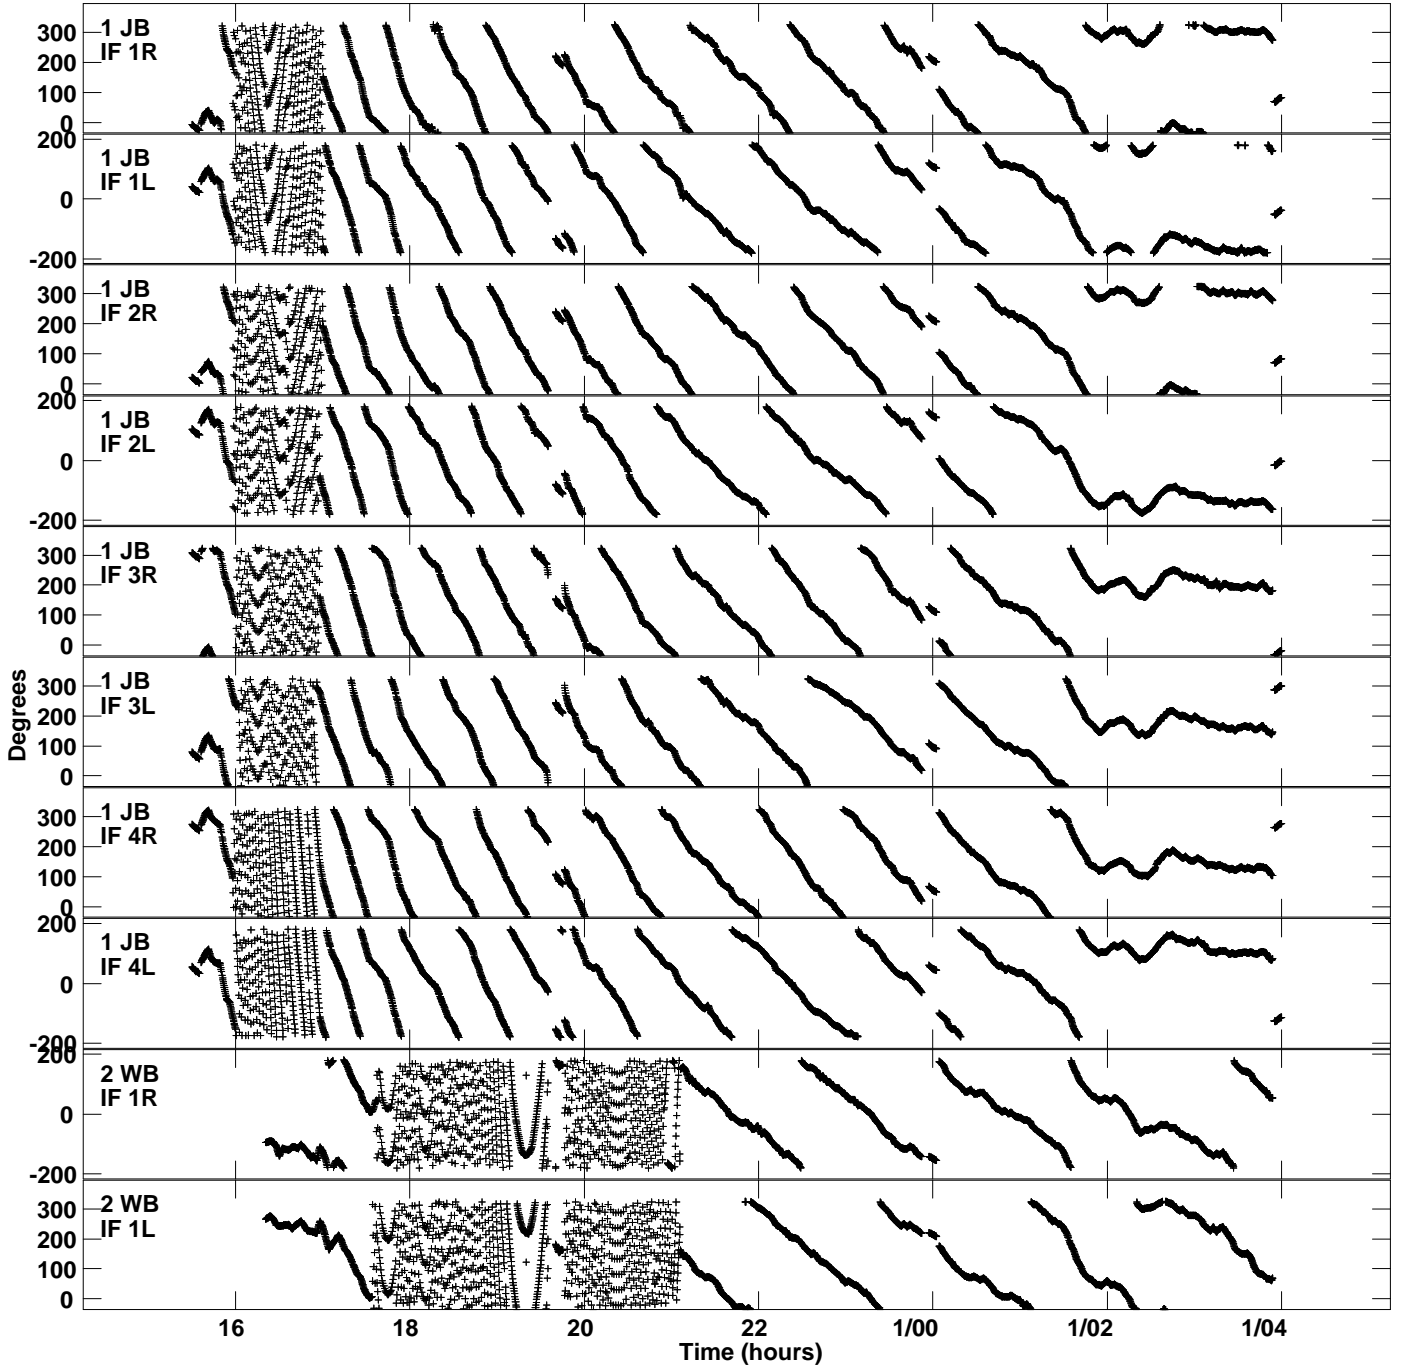

Plot file version 1 created 28-NOV-2022 16:16:08
Gain phs vs UTC time for EV024E_1.UVDATA.1
CL 4 Rpol & Lpol IF 1 - 4

Plot file version 2 created 28-NOV-2022 16:16:08
Gain phs vs UTC time for EV024E_1.UVDATA.1
CL 4 Rpol & Lpol IF 1 - 4

Plot file version 3 created 28-NOV-2022 16:16:08
Gain phs vs UTC time for EV024E_1.UVDATA.1
CL 4 Rpol & Lpol IF 1 - 4

Plot file version 4 created 28-NOV-2022 16:16:08
Gain phs vs UTC time for EV024E_1.UVDATA.1
CL 4 Rpol & Lpol IF 1 - 4

Plot file version 5 created 28-NOV-2022 16:16:08
Gain phs vs UTC time for EV024E_1.UVDATA.1
CL 4 Rpol & Lpol IF 1 - 4

Plot file version 6 created 28-NOV-2022 16:16:08
Gain phs vs UTC time for EV024E_1.UVDATA.1
CL 4 Rpol & Lpol IF 1 - 4

Plot file version 7 created 28-NOV-2022 16:16:08
Gain phs vs UTC time for EV024E_1.UVDATA.1
CL 4 Rpol & Lpol IF 1 - 4