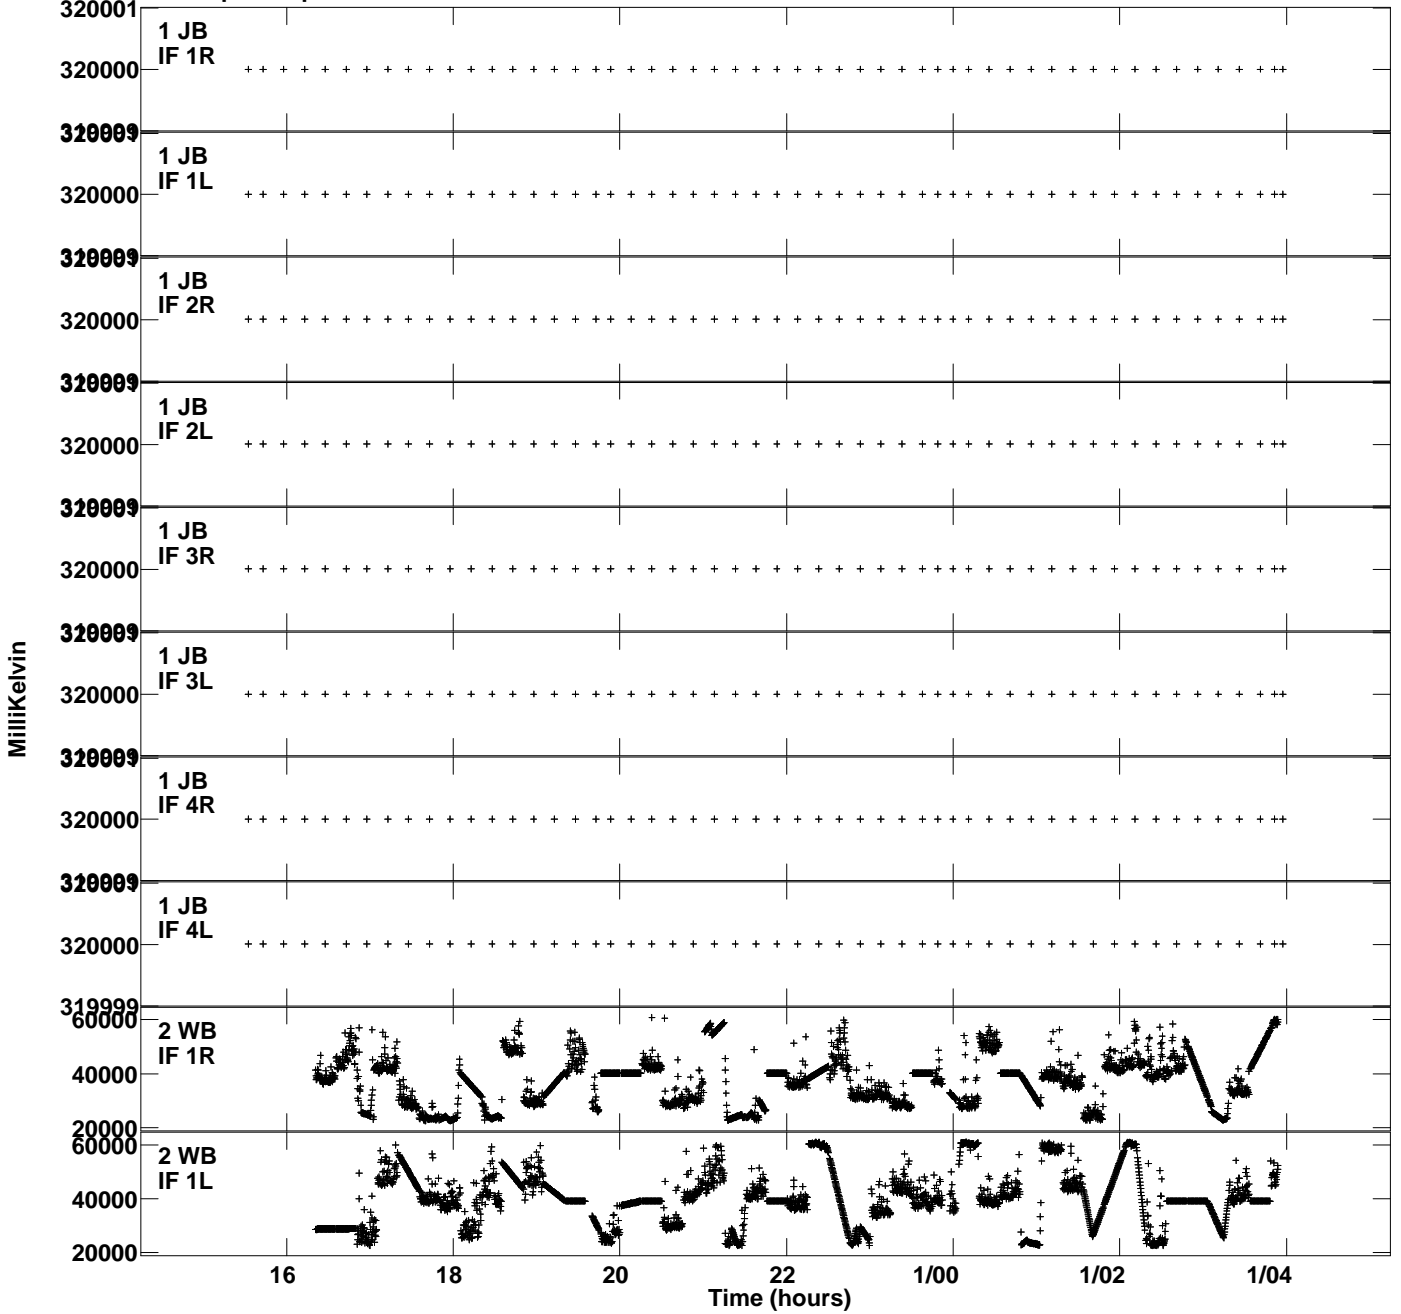

Plot file version 1 created 28-NOV-2022 16:04:21
Tsys vs UTC time for EV024E_1.UVDATA.1
TY 1 Rpol & Lpol IF 1 - 4

Plot file version 2 created 28-NOV-2022 16:04:21
Tsys vs UTC time for EV024E_1.UVDATA.1
TY 1 Rpol & Lpol IF 1 - 4

Plot file version 3 created 28-NOV-2022 16:04:21
Tsys vs UTC time for EV024E_1.UVDATA.1
TY 1 Rpol & Lpol IF 1 - 4

Plot file version 4 created 28-NOV-2022 16:04:21
Tsyst vs UTC time for EV024E_1.UVDATA.1
TY 1 Rpol & Lpol IF 1 - 4

Plot file version 5 created 28-NOV-2022 16:04:21
 Tsys vs UTC time for EV024E_1.UVDATA.1
 TY 1 Rpol & Lpol IF 1 - 4

Plot file version 6 created 28-NOV-2022 16:04:21
Tsyst vs UTC time for EV024E_1.UVDATA.1
TY 1 Rpol & Lpol IF 1 - 4

Plot file version 7 created 28-NOV-2022 16:04:21
Tsyst vs UTC time for EV024E_1.UVDATA.1
TY 1 Rpol & Lpol IF 1 - 4