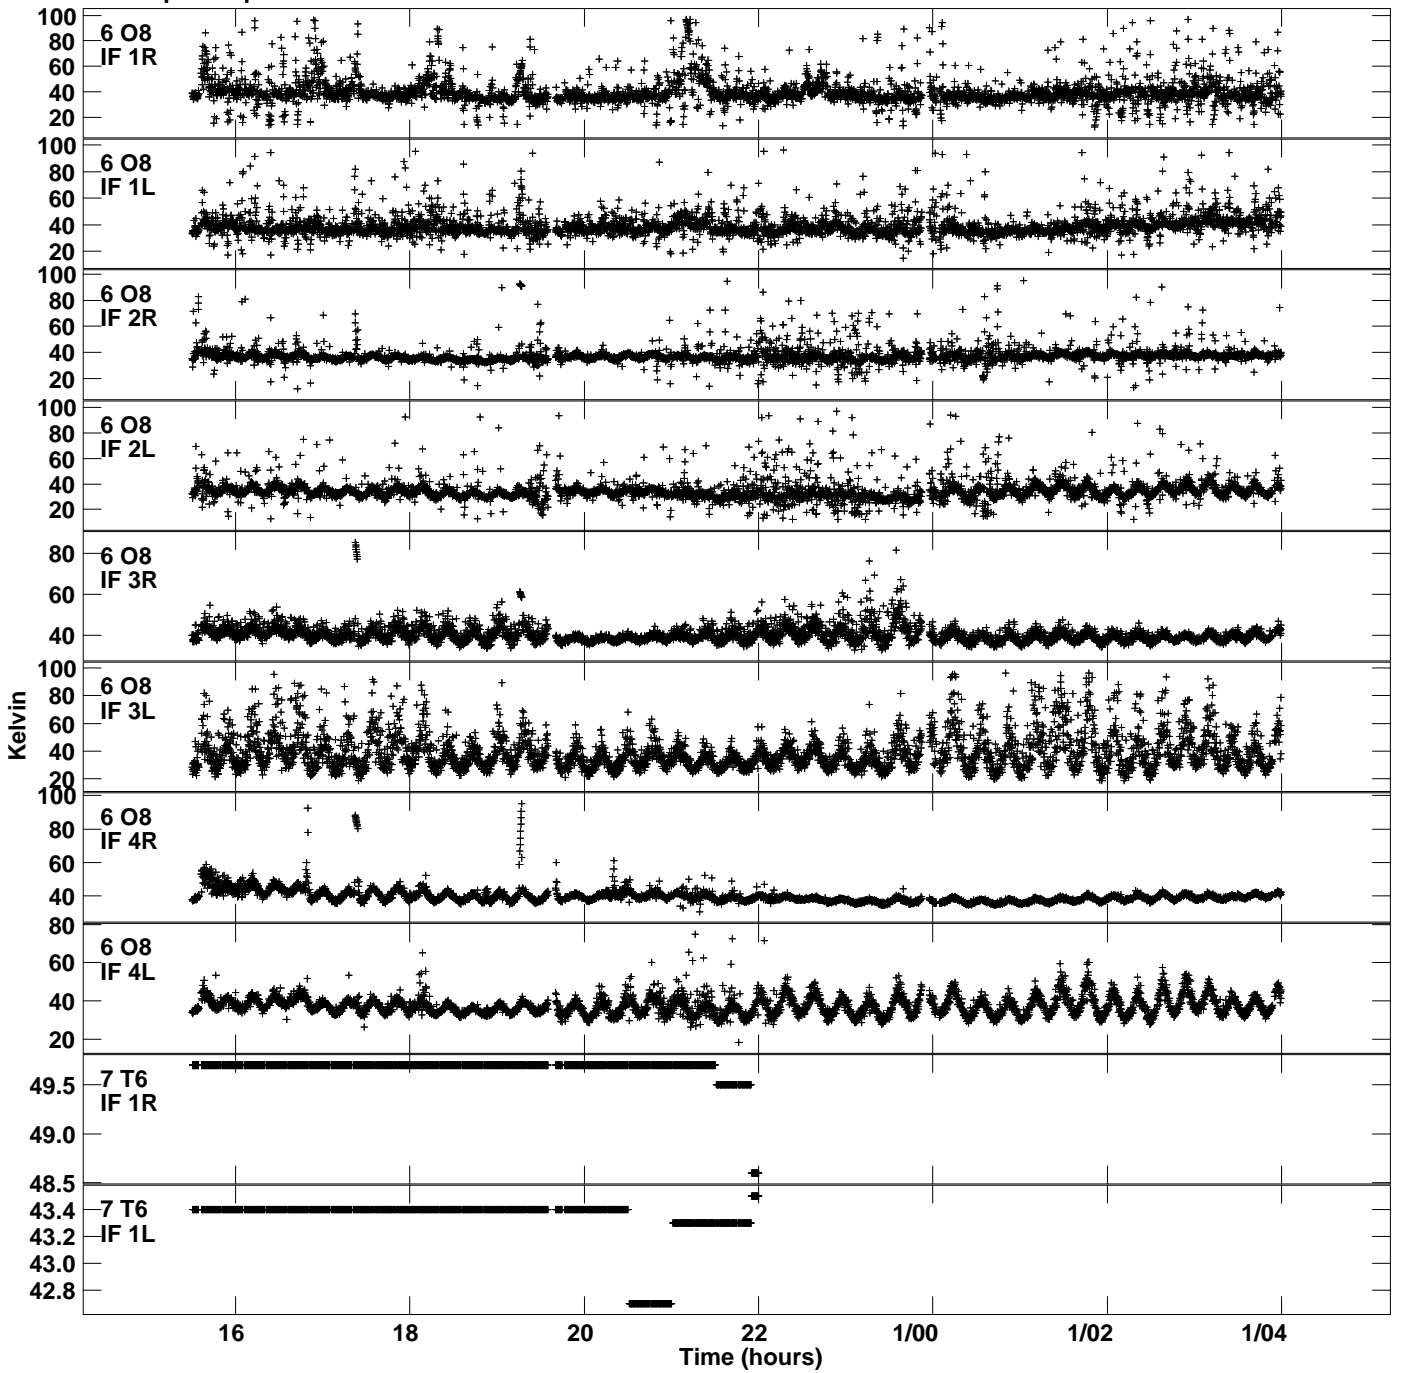

Plot file version 1 created 28-NOV-2022 16:04:21
Tsys vs UTC time for EV024E_1.UVDATA.1
TY 1 Rpol & Lpol IF 1 - 4

Plot file version 2 created 28-NOV-2022 16:04:21
Tsys vs UTC time for EV024E_1.UVDATA.1
TY 1 Rpol & Lpol IF 1 - 4

Plot file version 3 created 28-NOV-2022 16:04:21
Tsys vs UTC time for EV024E_1.UVDATA.1
TY 1 Rpol & Lpol IF 1 - 4

Plot file version 4 created 28-NOV-2022 16:04:21
Tsyst vs UTC time for EV024E_1.UVDATA.1
TY 1 Rpol & Lpol IF 1 - 4

Plot file version 5 created 28-NOV-2022 16:04:21
 Tsys vs UTC time for EV024E_1.UVDATA.1
 TY 1 Rpol & Lpol IF 1 - 4

Plot file version 6 created 28-NOV-2022 16:04:21
Tsyst vs UTC time for EV024E_1.UVDATA.1
TY 1 Rpol & Lpol IF 1 - 4

Plot file version 7 created 28-NOV-2022 16:04:21
Tsyst vs UTC time for EV024E_1.UVDATA.1
TY 1 Rpol & Lpol IF 1 - 4