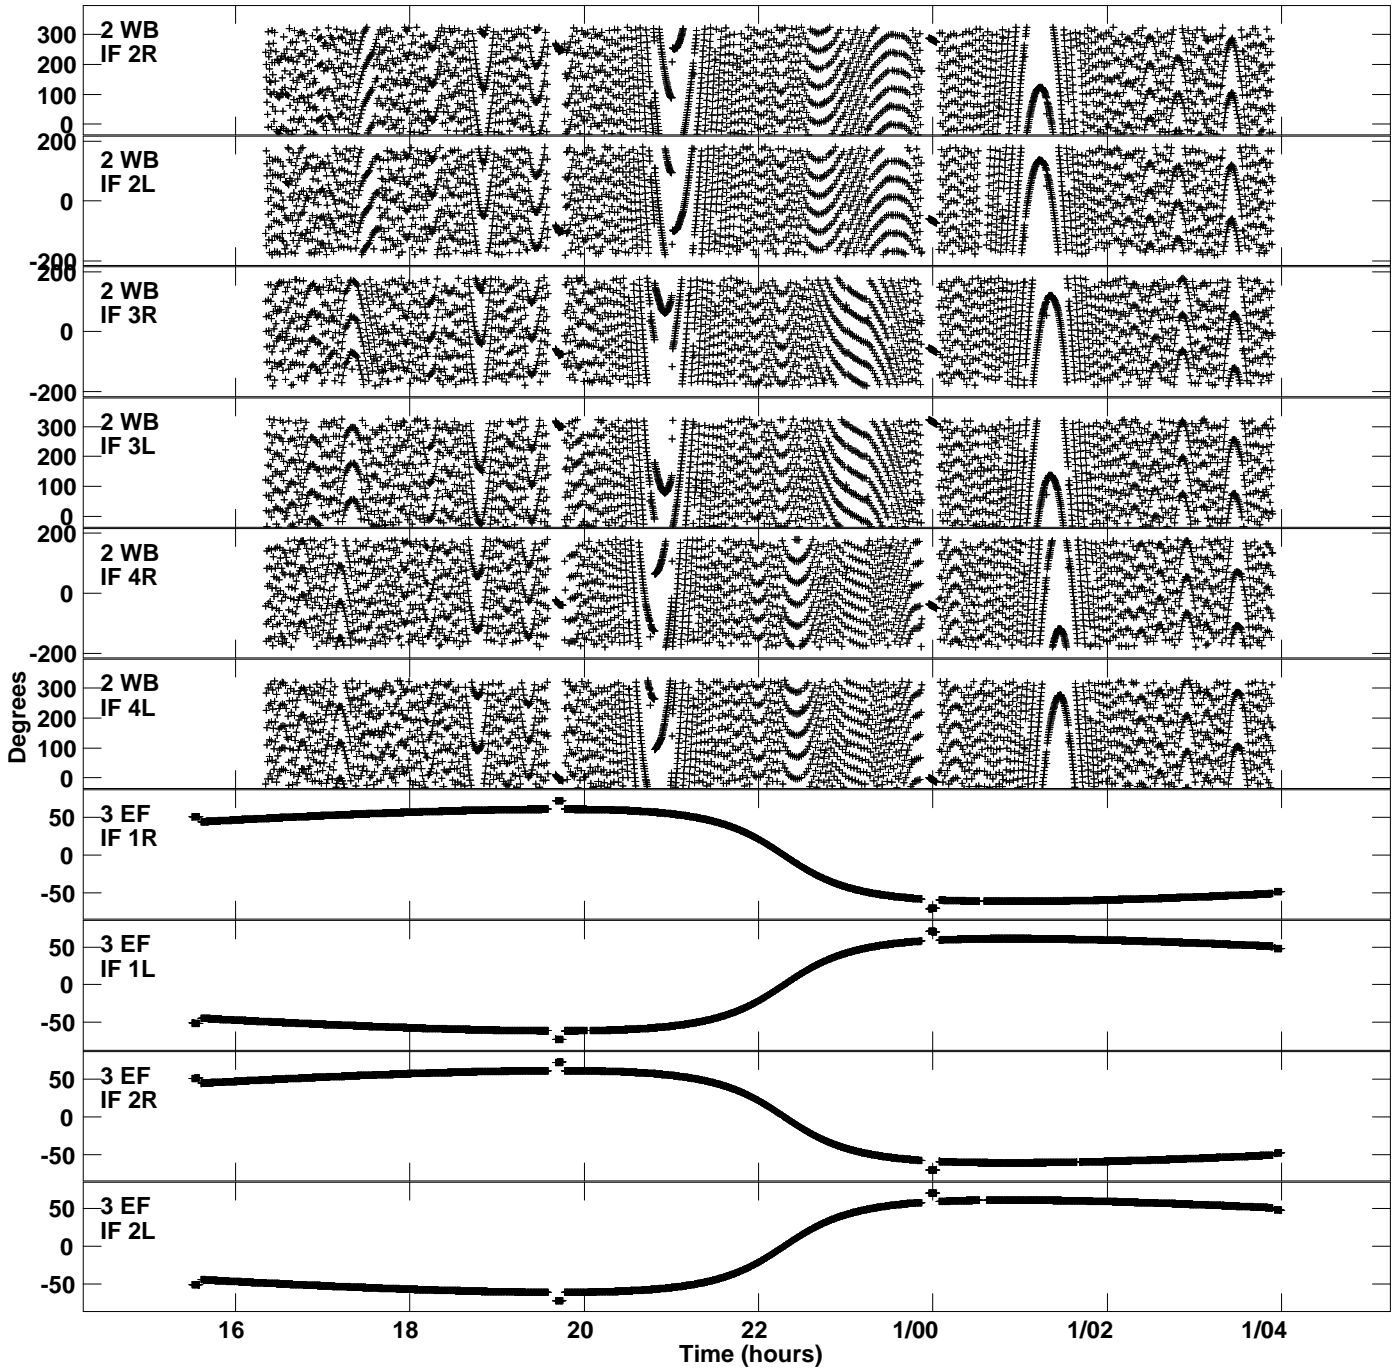

Plot file version 1 created 28-NOV-2022 17:58:36
Gain phs vs UTC time for EV024E_2.UVDATA.1
CL 4 Rpol & Lpol IF 1 - 4

Plot file version 2 created 28-NOV-2022 17:58:36
Gain phs vs UTC time for EV024E_2.UVDATA.1
CL 4 Rpol & Lpol IF 1 - 4

Plot file version 3 created 28-NOV-2022 17:58:36
 Gain phs vs UTC time for EV024E_2.UVDATA.1
 CL 4 Rpol & Lpol IF 1 - 4

Plot file version 4 created 28-NOV-2022 17:58:36
Gain phs vs UTC time for EV024E_2.UVDATA.1
CL 4 Rpol & Lpol IF 1 - 4

Plot file version 5 created 28-NOV-2022 17:58:36
Gain phs vs UTC time for EV024E_2.UVDATA.1
CL 4 Rpol & Lpol IF 1 - 4

Plot file version 6 created 28-NOV-2022 17:58:36
Gain phs vs UTC time for EV024E_2.UVDATA.1
CL 4 Rpol & Lpol IF 1 - 4

Plot file version 7 created 28-NOV-2022 17:58:36
Gain phs vs UTC time for EV024E_2.UVDATA.1
CL 4 Rpol & Lpol IF 1 - 4