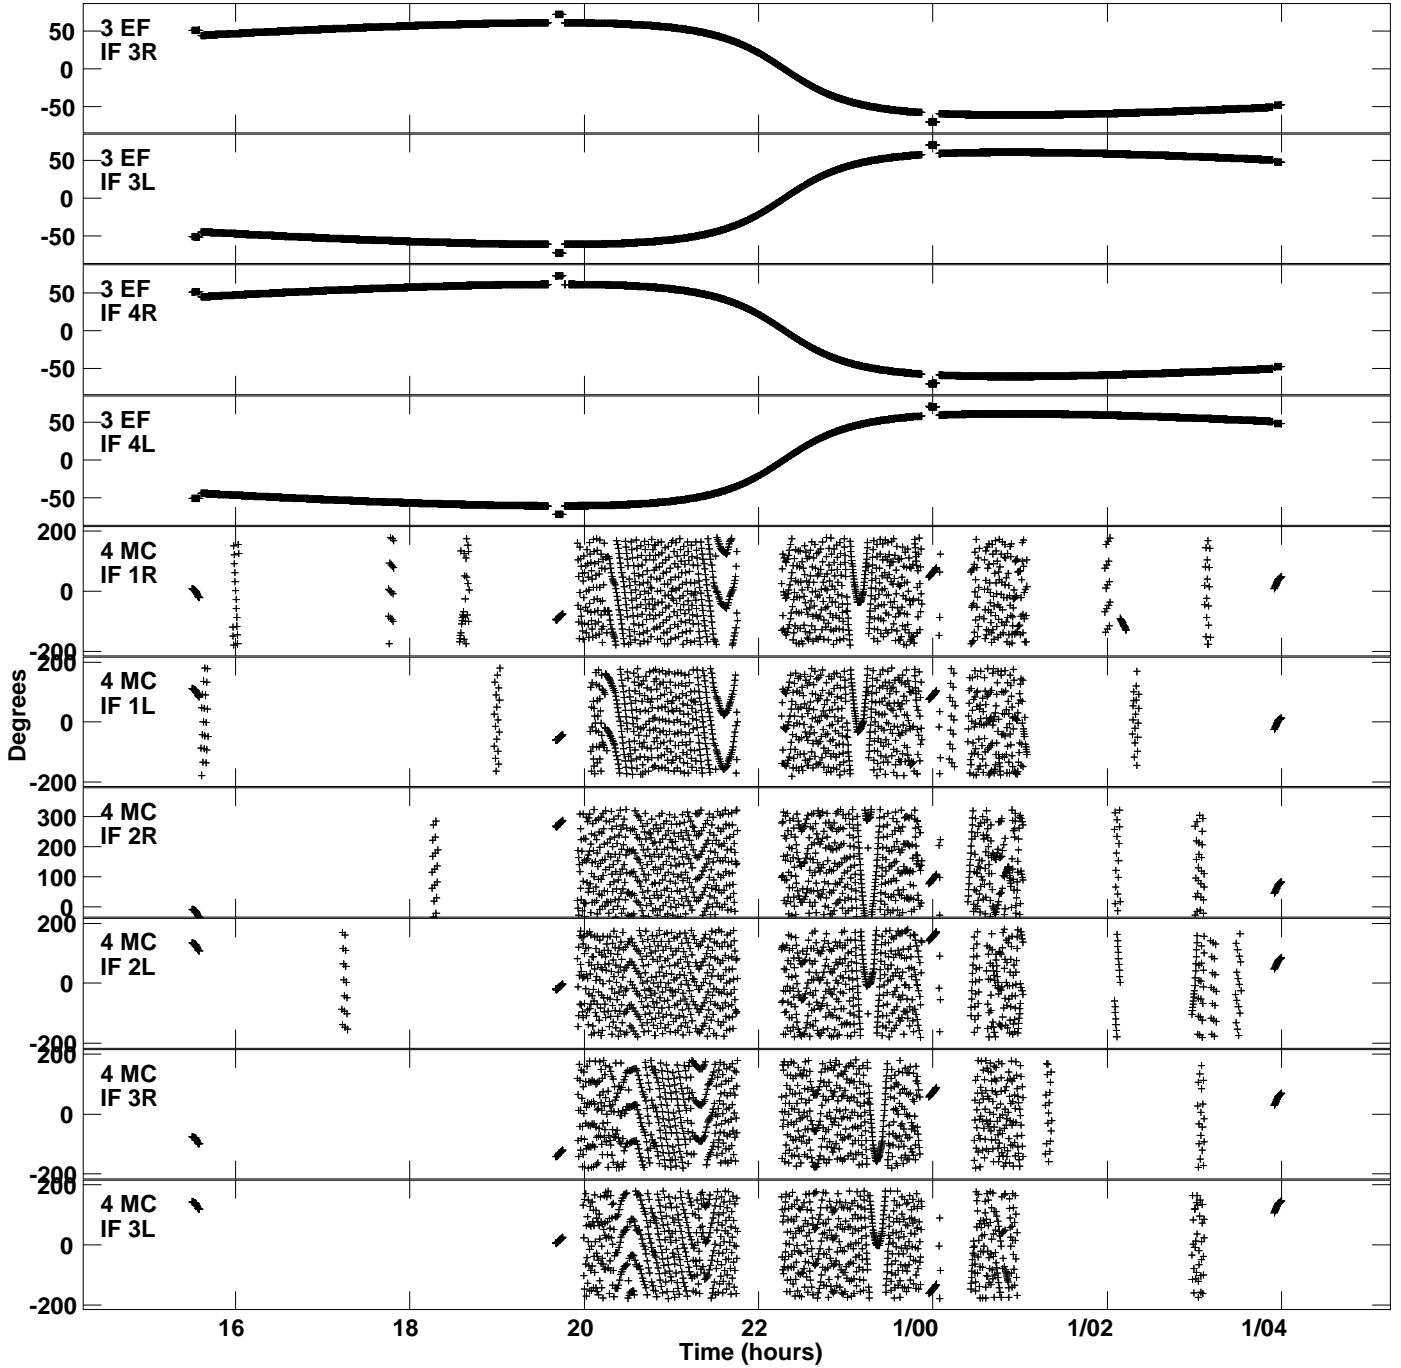

Plot file version 1 created 28-NOV-2022 17:58:36
Gain phs vs UTC time for EV024E_2.UVDATA.1
CL 4 Rpol & Lpol IF 1 - 4

Plot file version 2 created 28-NOV-2022 17:58:36
Gain phs vs UTC time for EV024E_2.UVDATA.1
CL 4 Rpol & Lpol IF 1 - 4

Plot file version 3 created 28-NOV-2022 17:58:36
 Gain phs vs UTC time for EV024E_2.UVDATA.1
 CL 4 Rpol & Lpol IF 1 - 4

Plot file version 4 created 28-NOV-2022 17:58:36
Gain phs vs UTC time for EV024E_2.UVDATA.1
CL 4 Rpol & Lpol IF 1 - 4

Plot file version 5 created 28-NOV-2022 17:58:36
Gain phs vs UTC time for EV024E_2.UVDATA.1
CL 4 Rpol & Lpol IF 1 - 4

Plot file version 6 created 28-NOV-2022 17:58:36
Gain phs vs UTC time for EV024E_2.UVDATA.1
CL 4 Rpol & Lpol IF 1 - 4

Plot file version 7 created 28-NOV-2022 17:58:36
Gain phs vs UTC time for EV024E_2.UVDATA.1
CL 4 Rpol & Lpol IF 1 - 4