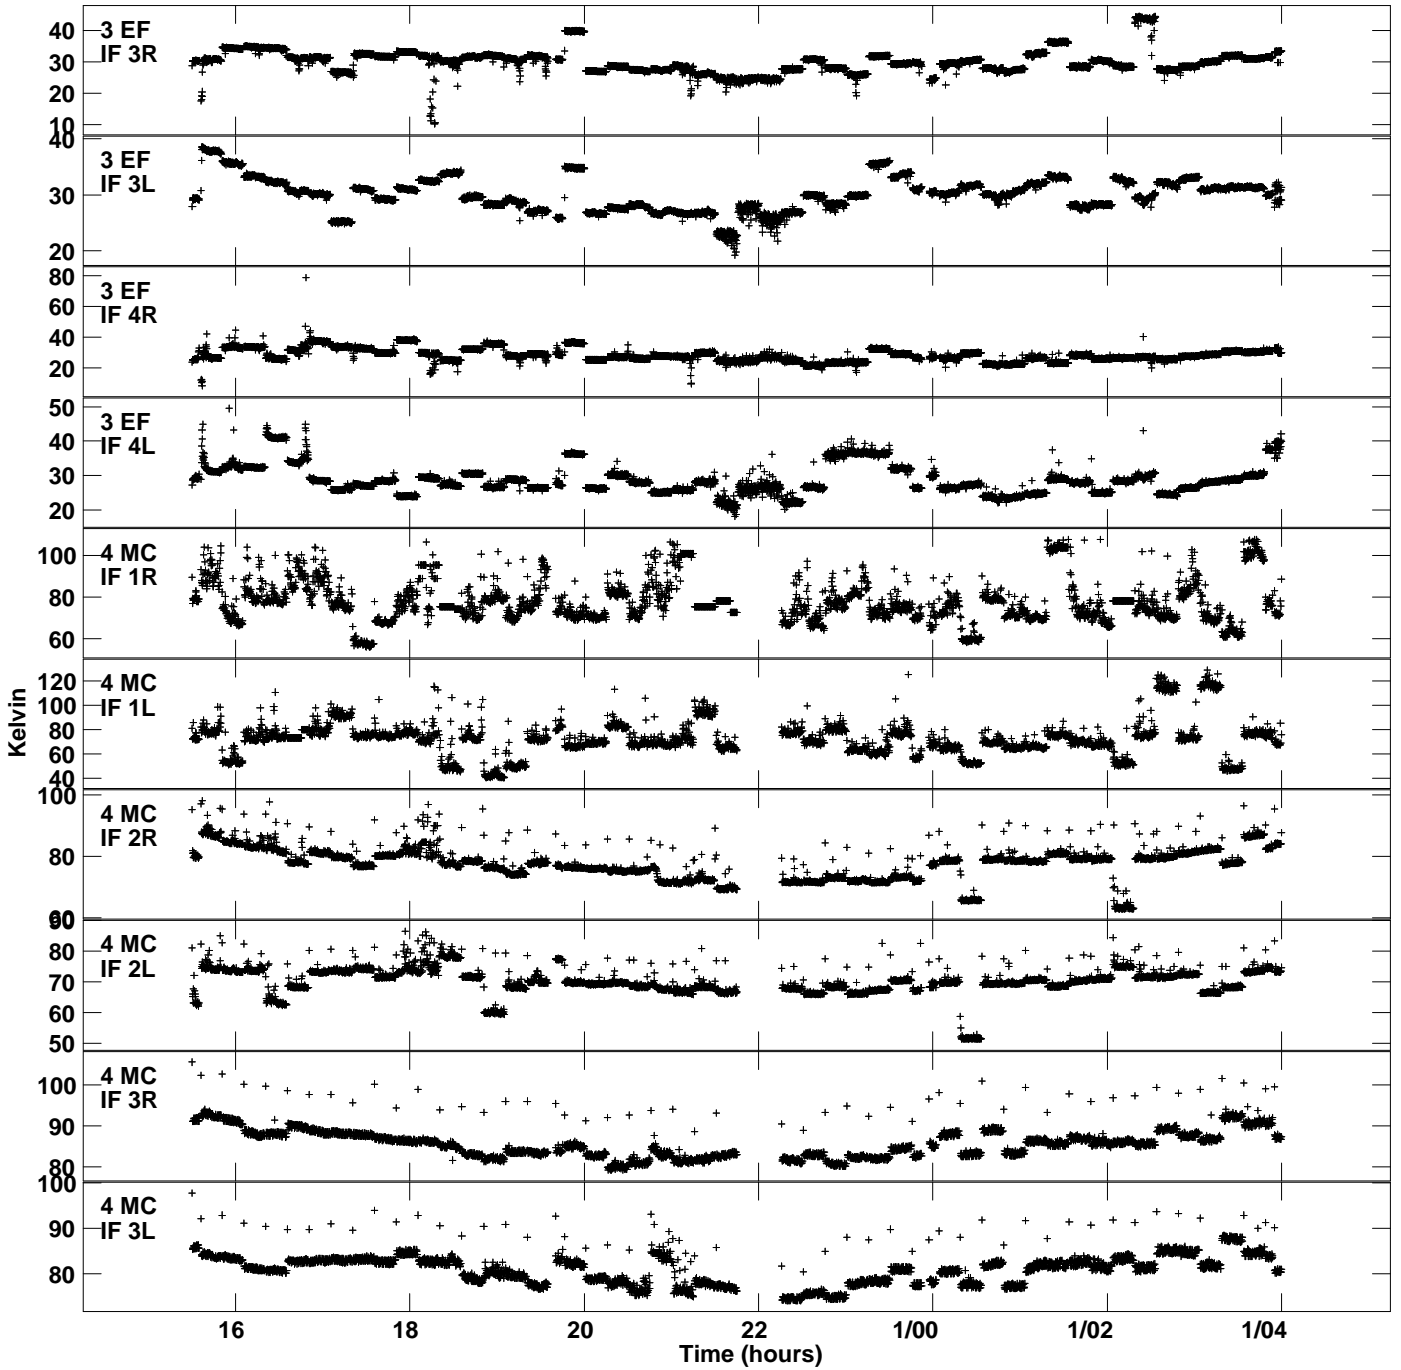

Plot file version 1 created 28-NOV-2022 17:09:59  
Tsys vs UTC time for EV024E\_2.UVDATA.1  
TY 1 Rpol & Lpol IF 1 - 4

Plot file version 2 created 28-NOV-2022 17:09:59  
Tsys vs UTC time for EV024E\_2.UVDATA.1  
TY 1 Rpol & Lpol IF 1 - 4

Plot file version 3 created 28-NOV-2022 17:09:59  
Tsys vs UTC time for EV024E\_2.UVDATA.1  
TY 1 Rpol & Lpol IF 1 - 4

Plot file version 4 created 28-NOV-2022 17:09:59  
Tsys vs UTC time for EV024E\_2.UVDATA.1  
TY 1 Rpol & Lpol IF 1 - 4

Plot file version 5 created 28-NOV-2022 17:09:59  
Tsys vs UTC time for EV024E\_2.UVDATA.1  
TY 1 Rpol & Lpol IF 1 - 4

Plot file version 6 created 28-NOV-2022 17:09:59  
Tsyst vs UTC time for EV024E\_2.UVDATA.1  
TY 1 Rpol & Lpol IF 1 - 4

Plot file version 7 created 28-NOV-2022 17:09:59  
Tsyst vs UTC time for EV024E\_2.UVDATA.1  
TY 1 Rpol & Lpol IF 1 - 4