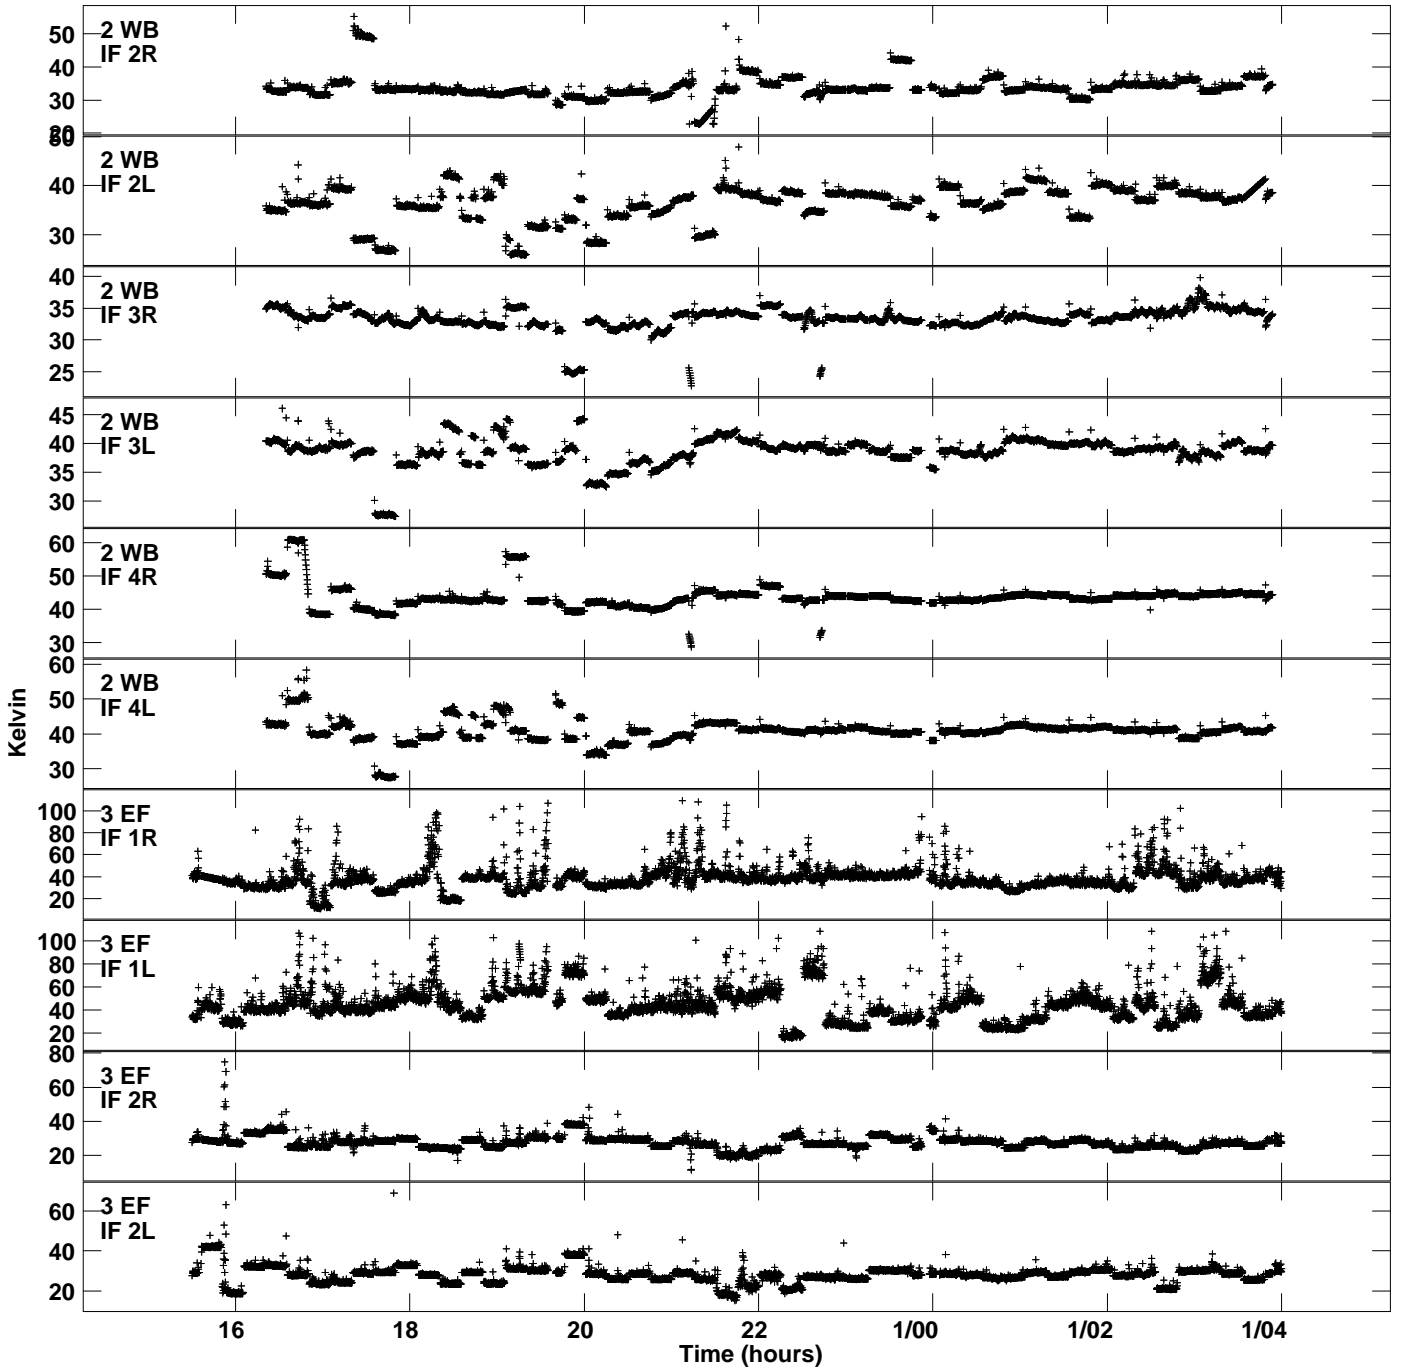

Plot file version 1 created 28-NOV-2022 17:09:59  
Tsys vs UTC time for EV024E\_2.UVDATA.1  
TY 1 Rpol & Lpol IF 1 - 4

Plot file version 2 created 28-NOV-2022 17:09:59  
Tsys vs UTC time for EV024E\_2.UVDATA.1  
TY 1 Rpol & Lpol IF 1 - 4

Plot file version 3 created 28-NOV-2022 17:09:59  
Tsys vs UTC time for EV024E\_2.UVDATA.1  
TY 1 Rpol & Lpol IF 1 - 4

Plot file version 4 created 28-NOV-2022 17:09:59  
Tsys vs UTC time for EV024E\_2.UVDATA.1  
TY 1 Rpol & Lpol IF 1 - 4

Plot file version 5 created 28-NOV-2022 17:09:59  
Tsys vs UTC time for EV024E\_2.UVDATA.1  
TY 1 Rpol & Lpol IF 1 - 4

Plot file version 6 created 28-NOV-2022 17:09:59  
Tsyst vs UTC time for EV024E\_2.UVDATA.1  
TY 1 Rpol & Lpol IF 1 - 4

Plot file version 7 created 28-NOV-2022 17:09:59  
Tsyst vs UTC time for EV024E\_2.UVDATA.1  
TY 1 Rpol & Lpol IF 1 - 4