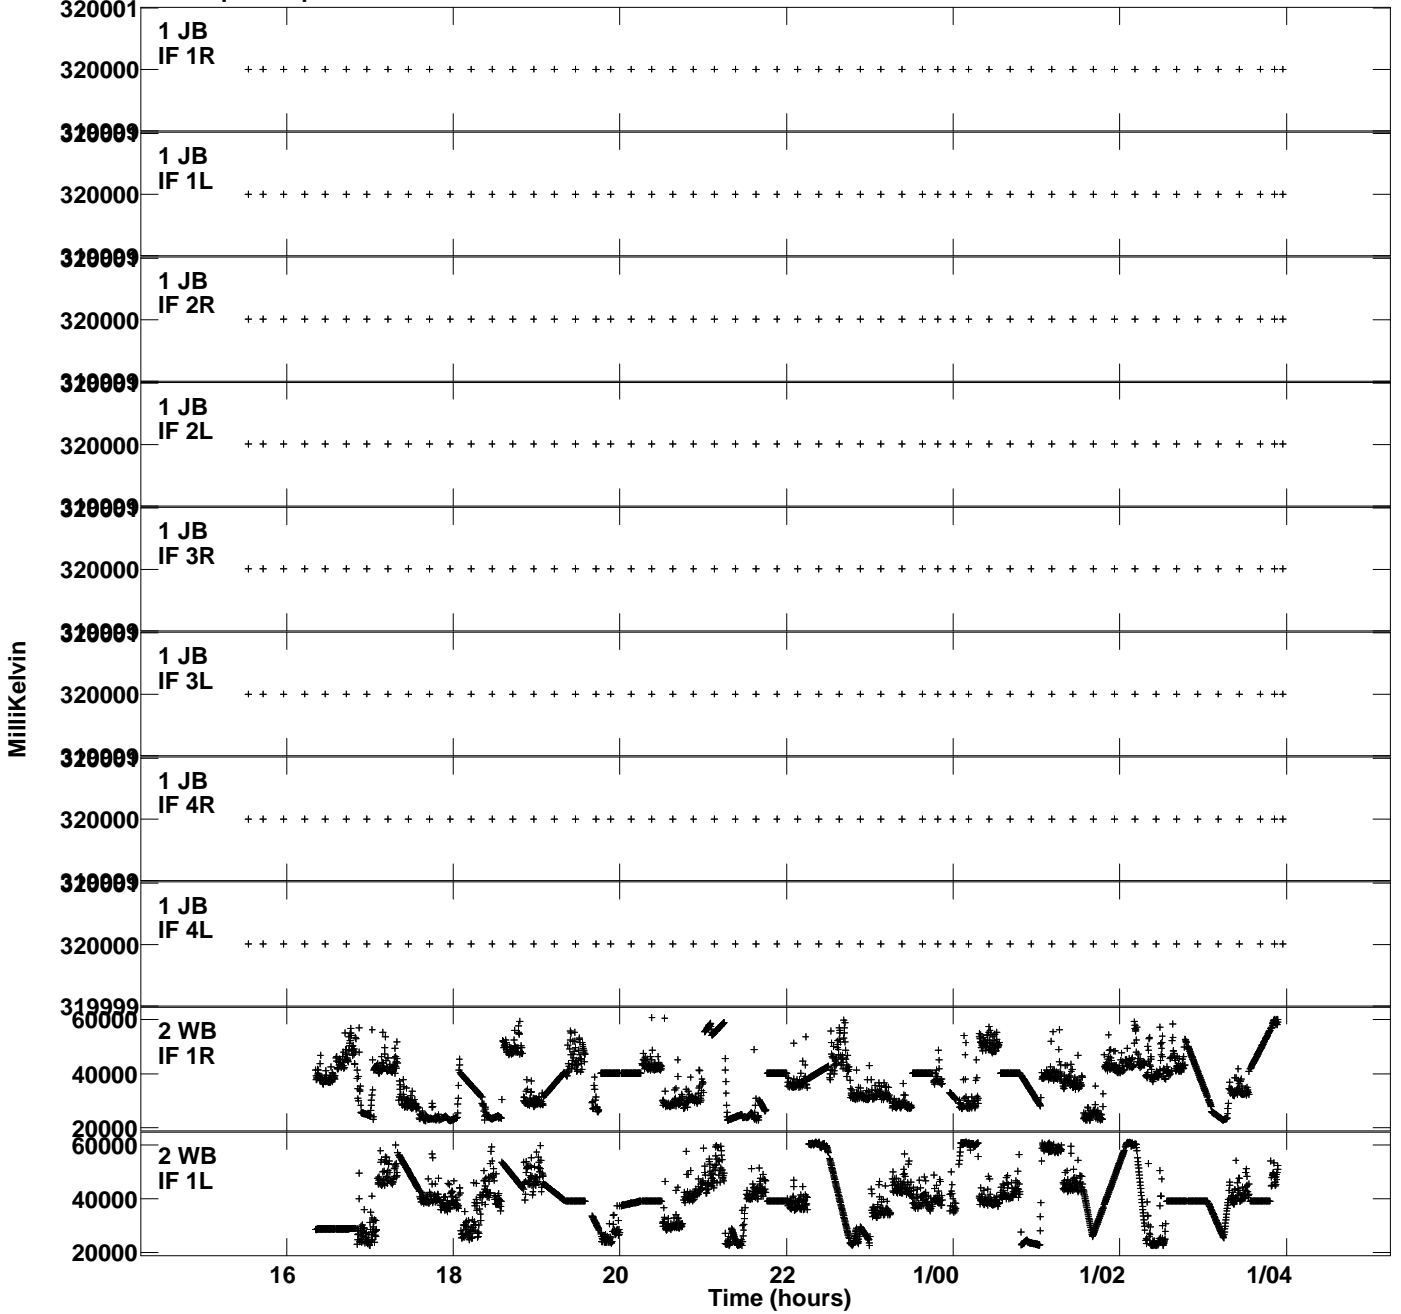

Plot file version 1 created 28-NOV-2022 17:09:59  
Tsys vs UTC time for EV024E\_2.UVDATA.1  
TY 1 Rpol & Lpol IF 1 - 4

Plot file version 2 created 28-NOV-2022 17:09:59  
Tsys vs UTC time for EV024E\_2.UVDATA.1  
TY 1 Rpol & Lpol IF 1 - 4

Plot file version 3 created 28-NOV-2022 17:09:59  
Tsys vs UTC time for EV024E\_2.UVDATA.1  
TY 1 Rpol & Lpol IF 1 - 4

Plot file version 4 created 28-NOV-2022 17:09:59  
Tsys vs UTC time for EV024E\_2.UVDATA.1  
TY 1 Rpol & Lpol IF 1 - 4

Plot file version 5 created 28-NOV-2022 17:09:59  
Tsys vs UTC time for EV024E\_2.UVDATA.1  
TY 1 Rpol & Lpol IF 1 - 4

Plot file version 6 created 28-NOV-2022 17:09:59  
Tsyst vs UTC time for EV024E\_2.UVDATA.1  
TY 1 Rpol & Lpol IF 1 - 4

Plot file version 7 created 28-NOV-2022 17:09:59  
Tsyst vs UTC time for EV024E\_2.UVDATA.1  
TY 1 Rpol & Lpol IF 1 - 4