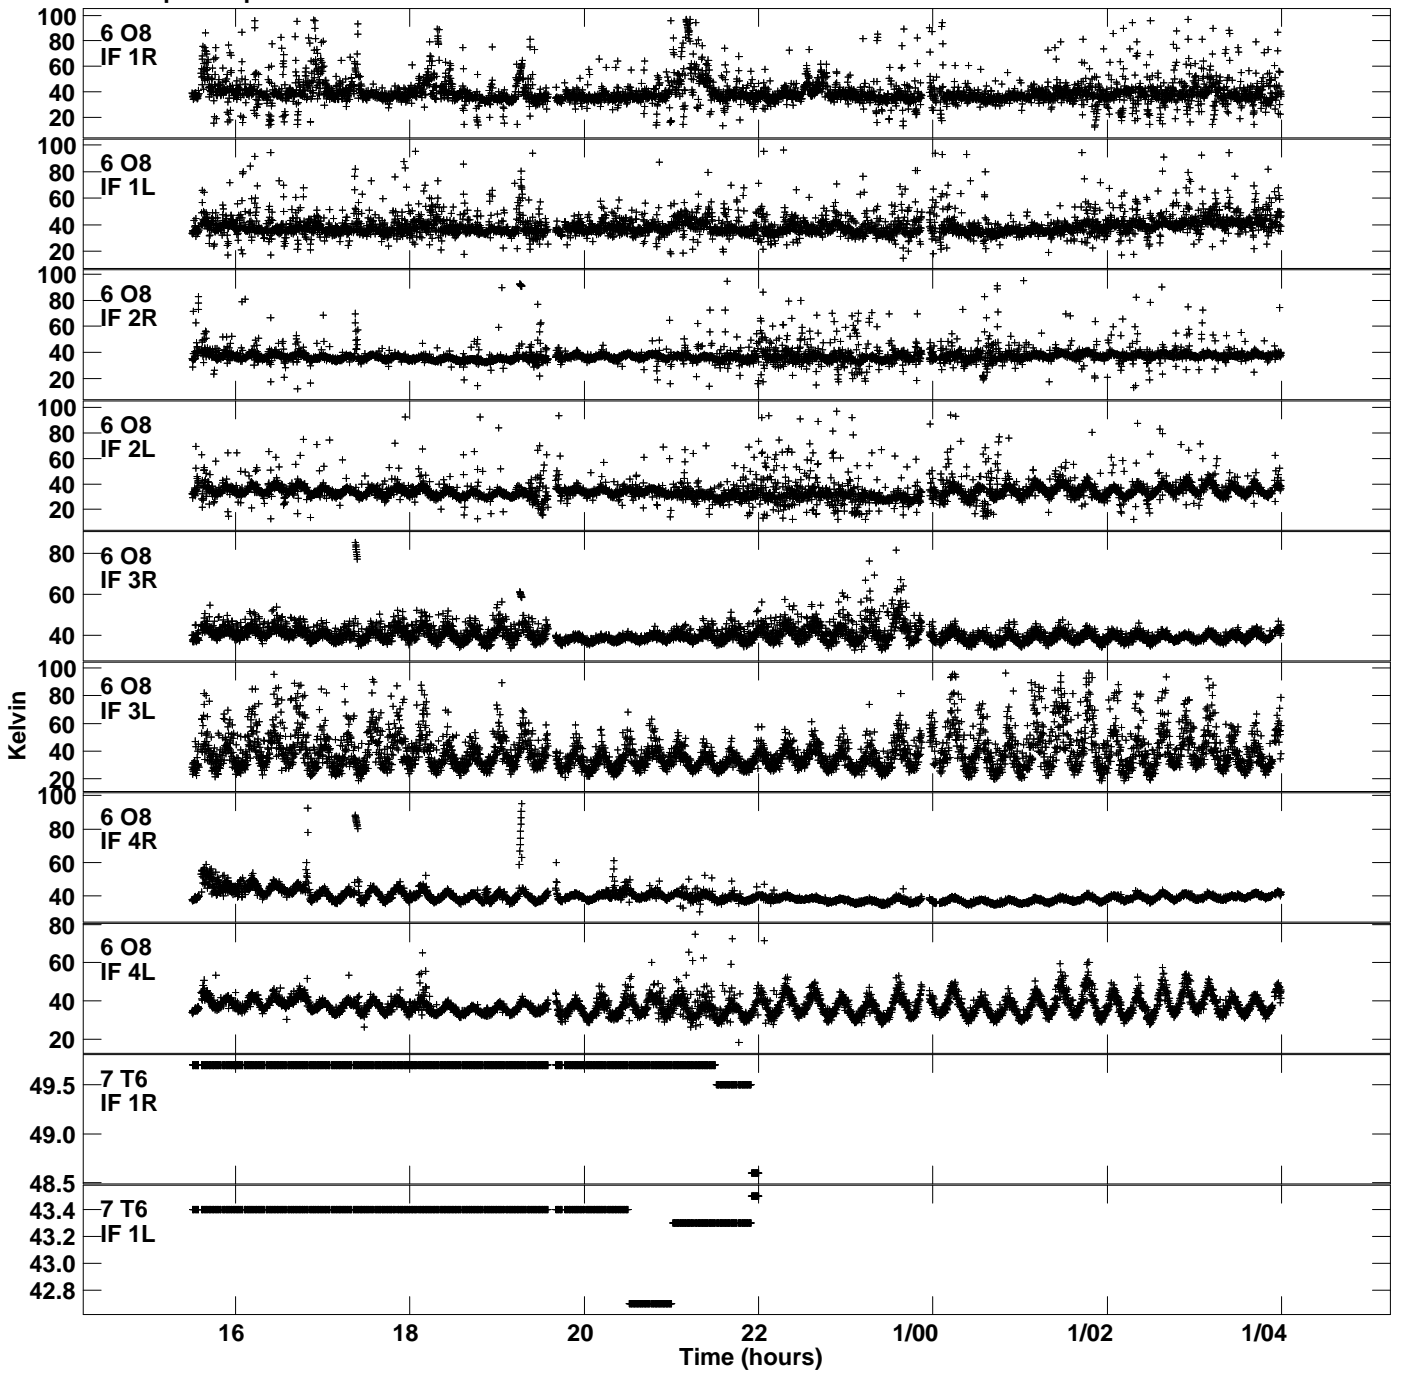

Plot file version 1 created 28-NOV-2022 17:09:59  
Tsys vs UTC time for EV024E\_2.UVDATA.1  
TY 1 Rpol & Lpol IF 1 - 4

Plot file version 2 created 28-NOV-2022 17:09:59  
Tsys vs UTC time for EV024E\_2.UVDATA.1  
TY 1 Rpol & Lpol IF 1 - 4

Plot file version 3 created 28-NOV-2022 17:09:59  
Tsys vs UTC time for EV024E\_2.UVDATA.1  
TY 1 Rpol & Lpol IF 1 - 4

Plot file version 4 created 28-NOV-2022 17:09:59  
Tsys vs UTC time for EV024E\_2.UVDATA.1  
TY 1 Rpol & Lpol IF 1 - 4

Plot file version 5 created 28-NOV-2022 17:09:59  
Tsys vs UTC time for EV024E\_2.UVDATA.1  
TY 1 Rpol & Lpol IF 1 - 4

Plot file version 6 created 28-NOV-2022 17:09:59  
Tsyst vs UTC time for EV024E\_2.UVDATA.1  
TY 1 Rpol & Lpol IF 1 - 4

Plot file version 7 created 28-NOV-2022 17:09:59  
Tsyst vs UTC time for EV024E\_2.UVDATA.1  
TY 1 Rpol & Lpol IF 1 - 4