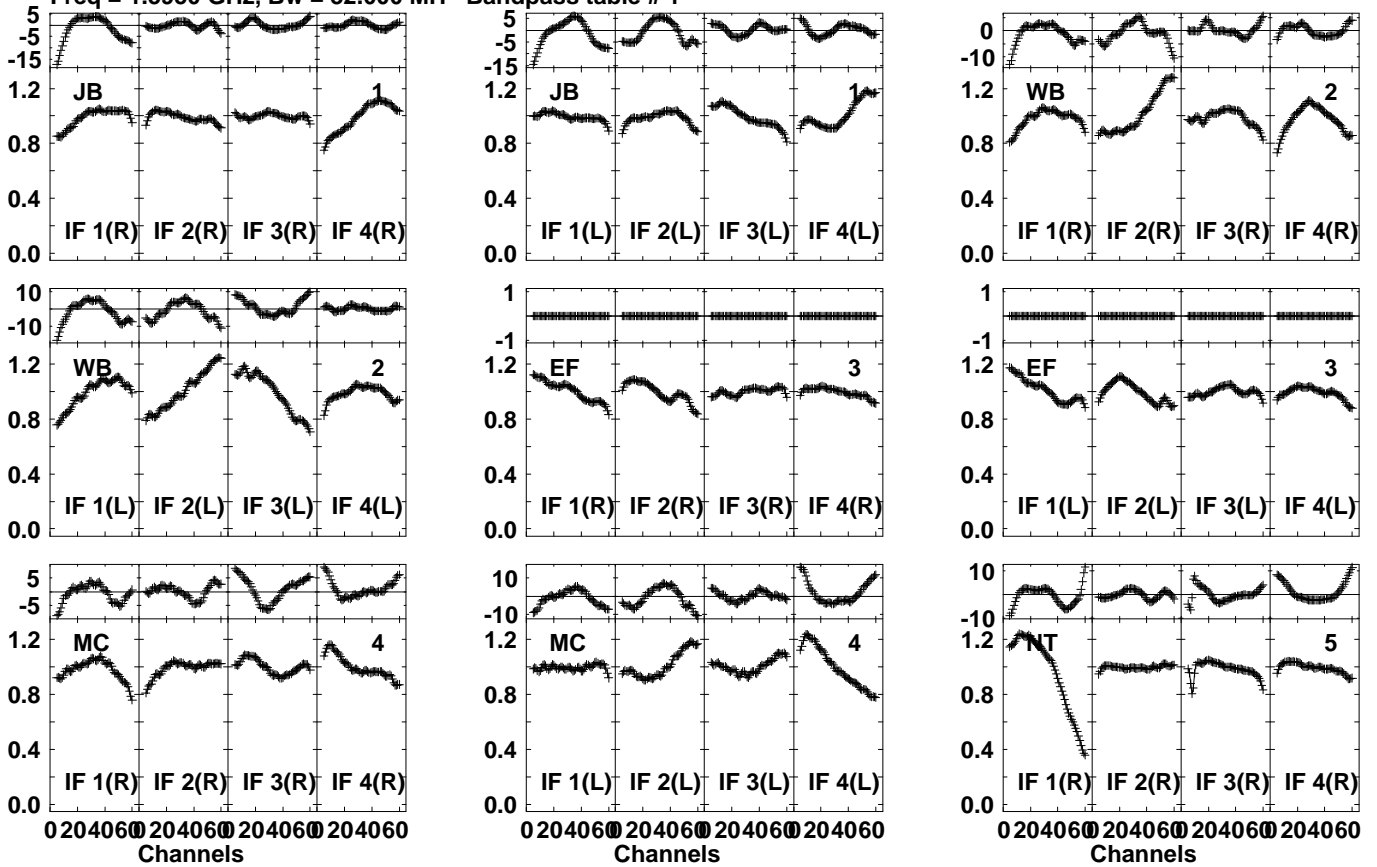

Plot file version 1 created 28-NOV-2022 18:05:01
 EV024E 3.UVDATA.1
 Freq = 1.5950 GHz, Bw = 32.000 MH Bandpass table # 1

Lower frame: BP ampl Top frame: BP phase
 Bandpass table spectrum Antenna: *
 Timerange: 00/00:00:01 to 999/00:00:00

Plot file version 2 created 28-NOV-2022 18:05:01
 EV024E 3.UVDATA.1
 Freq = 1.5950 GHz, Bw = 32.000 MH Bandpass table # 1

Lower frame: BP ampl Top frame: BP phase
 Bandpass table spectrum Antenna: *
 Timerange: 00/00:00:01 to 999/00:00:00