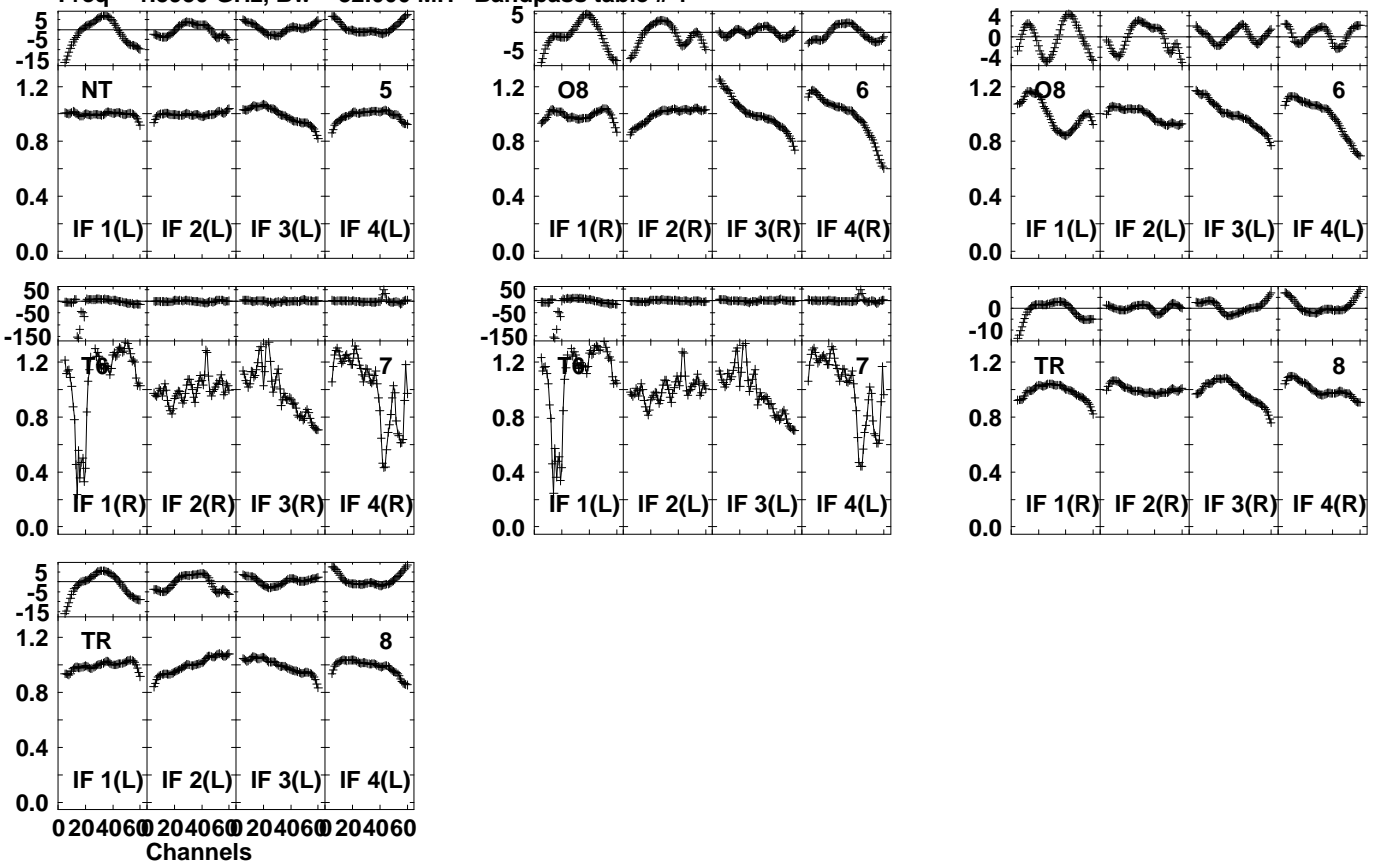

Plot file version 1 created 28-NOV-2022 18:05:01
 EV024E 3.UVDATA.1
 Freq = 1.5950 GHz, Bw = 32.000 MH Bandpass table # 1

Lower frame: BP ampl Top frame: BP phase
 Bandpass table spectrum Antenna: *
 Timerange: 00/00:00:01 to 999/00:00:00

Plot file version 2 created 28-NOV-2022 18:05:01
 EV024E 3.UVDATA.1
 Freq = 1.5950 GHz, Bw = 32.000 MH Bandpass table # 1

Lower frame: BP ampl Top frame: BP phase
 Bandpass table spectrum Antenna: *
 Timerange: 00/00:00:01 to 999/00:00:00