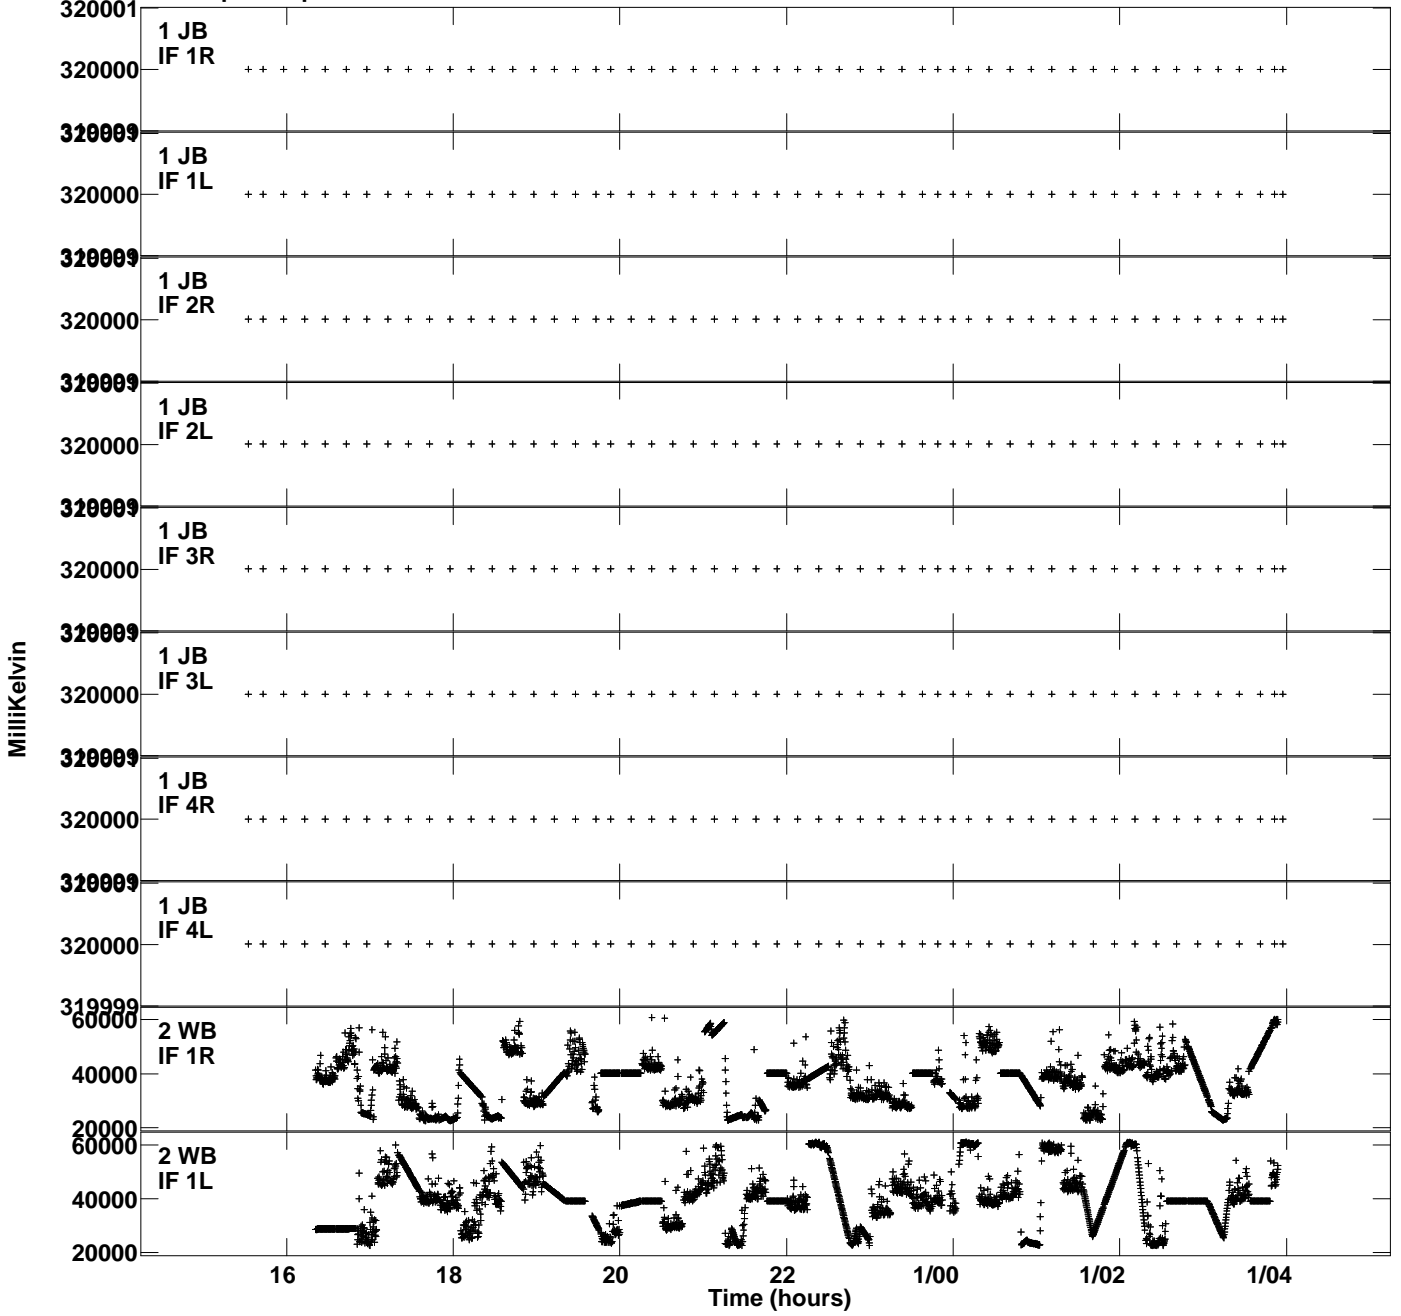

Plot file version 1 created 28-NOV-2022 17:12:12  
Tsys vs UTC time for EV024E\_3.UVDATA.1  
TY 1 Rpol & Lpol IF 1 - 4

Plot file version 2 created 28-NOV-2022 17:12:12  
Tsys vs UTC time for EV024E\_3.UVDATA.1  
TY 1 Rpol & Lpol IF 1 - 4

Plot file version 3 created 28-NOV-2022 17:12:12  
Tsys vs UTC time for EV024E\_3.UVDATA.1  
TY 1 Rpol & Lpol IF 1 - 4

Plot file version 4 created 28-NOV-2022 17:12:12  
Tsys vs UTC time for EV024E\_3.UVDATA.1  
TY 1 Rpol & Lpol IF 1 - 4

Plot file version 5 created 28-NOV-2022 17:12:12  
Tsys vs UTC time for EV024E\_3.UVDATA.1  
TY 1 Rpol & Lpol IF 1 - 4

Plot file version 6 created 28-NOV-2022 17:12:12  
Tsyst vs UTC time for EV024E\_3.UVDATA.1  
TY 1 Rpol & Lpol IF 1 - 4

Plot file version 7 created 28-NOV-2022 17:12:12  
Tsyst vs UTC time for EV024E\_3.UVDATA.1  
TY 1 Rpol & Lpol IF 1 - 4