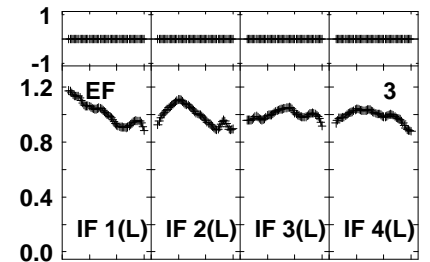

Plot file version 1 created 28-NOV-2022 17:24:06

EV024E 4.UVDATA.1

Freq = 1.5950 GHz, Bw = 32.000 MH Bandpass table # 1

Lower frame: BP ampl Top frame: BP phase
Bandpass table spectrum Antenna: *
Timerange: 00/00:00:01 to 999/00:00:00

Plot file version 2 created 28-NOV-2022 17:24:06
 EV024E 4.UVDATA.1
 Freq = 1.5950 GHz, Bw = 32.000 MH Bandpass table # 1

Lower frame: BP ampl Top frame: BP phase
 Bandpass table spectrum Antenna: *
 Timerange: 00/00:00:01 to 999/00:00:00