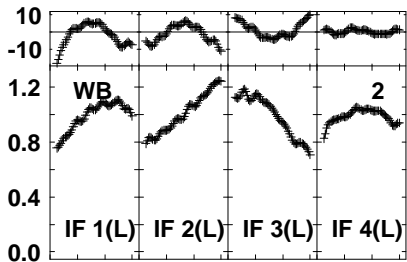

Plot file version 1 created 28-NOV-2022 17:24:06

EV024E 4.UVDATA.1

Freq = 1.5950 GHz, Bw = 32.000 MH Bandpass table # 1

Lower frame: BP ampl Top frame: BP phase
Bandpass table spectrum Antenna: *
Timerange: 00/00:00:01 to 999/00:00:00

Plot file version 2 created 28-NOV-2022 17:24:06
 EV024E 4.UVDATA.1
 Freq = 1.5950 GHz, Bw = 32.000 MH Bandpass table # 1

Lower frame: BP ampl Top frame: BP phase
 Bandpass table spectrum Antenna: *
 Timerange: 00/00:00:01 to 999/00:00:00