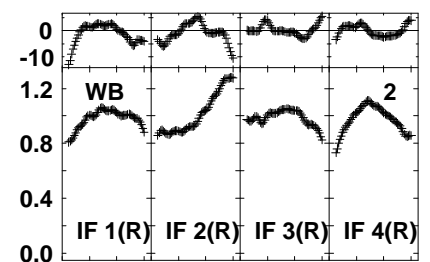

Plot file version 1 created 28-NOV-2022 17:24:06

EV024E 4.UVDATA.1

Freq = 1.5950 GHz, Bw = 32.000 MH Bandpass table # 1

Lower frame: BP ampl Top frame: BP phase
Bandpass table spectrum Antenna: *
Timerange: 00/00:00:01 to 999/00:00:00

Plot file version 2 created 28-NOV-2022 17:24:06
 EV024E 4.UVDATA.1
 Freq = 1.5950 GHz, Bw = 32.000 MH Bandpass table # 1

Lower frame: BP ampl Top frame: BP phase
 Bandpass table spectrum Antenna: *
 Timerange: 00/00:00:01 to 999/00:00:00