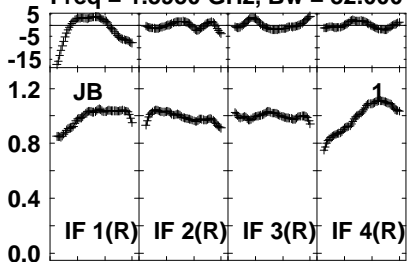

Plot file version 1 created 28-NOV-2022 17:24:06

EV024E 4.UVDATA.1

Freq = 1.5950 GHz, Bw = 32.000 MH Bandpass table # 1

Lower frame: BP ampl Top frame: BP phase
Bandpass table spectrum Antenna: *
Timerange: 00/00:00:01 to 999/00:00:00

Plot file version 2 created 28-NOV-2022 17:24:06
 EV024E 4.UVDATA.1
 Freq = 1.5950 GHz, Bw = 32.000 MH Bandpass table # 1

Lower frame: BP ampl Top frame: BP phase
 Bandpass table spectrum Antenna: *
 Timerange: 00/00:00:01 to 999/00:00:00