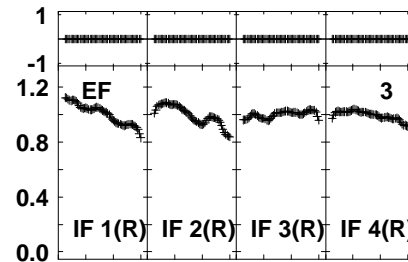

Plot file version 1 created 28-NOV-2022 17:24:06

EV024E 4.UVDATA.1

Freq = 1.5950 GHz, Bw = 32.000 MH Bandpass table # 1

Lower frame: BP ampl Top frame: BP phase
Bandpass table spectrum Antenna: *
Timerange: 00/00:00:01 to 999/00:00:00

Plot file version 2 created 28-NOV-2022 17:24:06
 EV024E 4.UVDATA.1
 Freq = 1.5950 GHz, Bw = 32.000 MH Bandpass table # 1

Lower frame: BP ampl Top frame: BP phase
 Bandpass table spectrum Antenna: *
 Timerange: 00/00:00:01 to 999/00:00:00