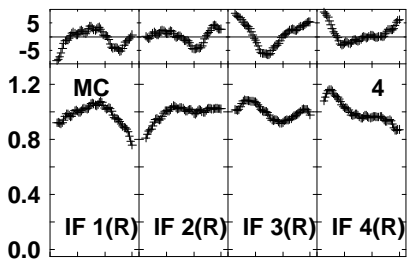

Plot file version 1 created 28-NOV-2022 17:24:06

EV024E 4.UVDATA.1

Freq = 1.5950 GHz, Bw = 32.000 MH Bandpass table # 1

Lower frame: BP ampl Top frame: BP phase
Bandpass table spectrum Antenna: *
Timerange: 00/00:00:01 to 999/00:00:00

Plot file version 2 created 28-NOV-2022 17:24:06
 EV024E 4.UVDATA.1
 Freq = 1.5950 GHz, Bw = 32.000 MH Bandpass table # 1

Lower frame: BP ampl Top frame: BP phase
 Bandpass table spectrum Antenna: *
 Timerange: 00/00:00:01 to 999/00:00:00