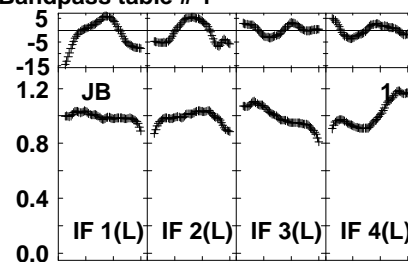

Plot file version 1 created 28-NOV-2022 17:24:06

EV024E 4.UVDATA.1

Freq = 1.5950 GHz, Bw = 32.000 MH Bandpass table # 1

Lower frame: BP ampl Top frame: BP phase
Bandpass table spectrum Antenna: *
Timerange: 00/00:00:01 to 999/00:00:00

Plot file version 2 created 28-NOV-2022 17:24:06
 EV024E 4.UVDATA.1
 Freq = 1.5950 GHz, Bw = 32.000 MH Bandpass table # 1

Lower frame: BP ampl Top frame: BP phase
 Bandpass table spectrum Antenna: *
 Timerange: 00/00:00:01 to 999/00:00:00