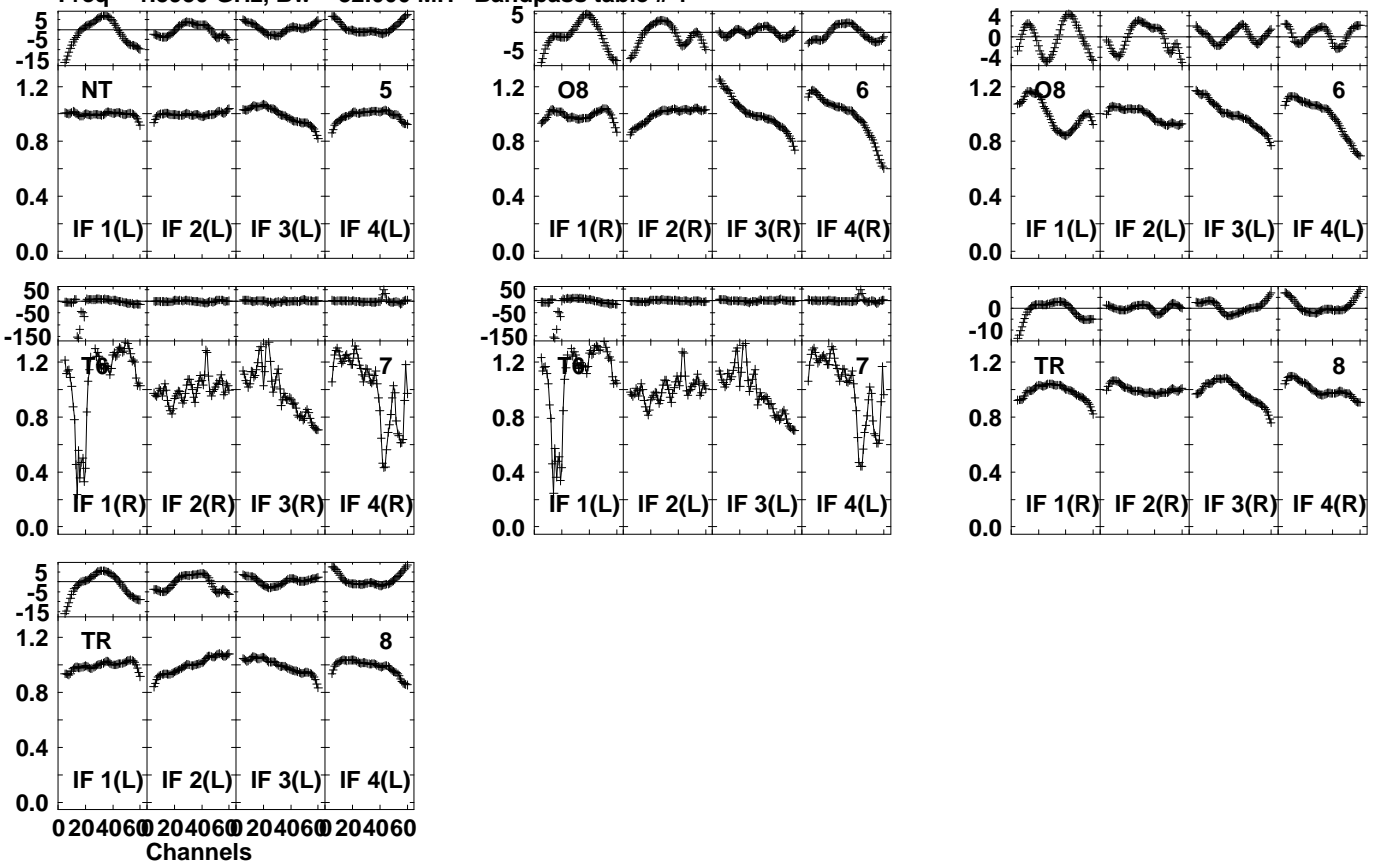

Plot file version 1 created 28-NOV-2022 17:24:06

EV024E 4.UVDATA.1

Freq = 1.5950 GHz, Bw = 32.000 MH Bandpass table # 1

Lower frame: BP ampl Top frame: BP phase
Bandpass table spectrum Antenna: *
Timerange: 00/00:00:01 to 999/00:00:00

Plot file version 2 created 28-NOV-2022 17:24:06
 EV024E 4.UVDATA.1
 Freq = 1.5950 GHz, Bw = 32.000 MH Bandpass table # 1

Lower frame: BP ampl Top frame: BP phase
 Bandpass table spectrum Antenna: *
 Timerange: 00/00:00:01 to 999/00:00:00