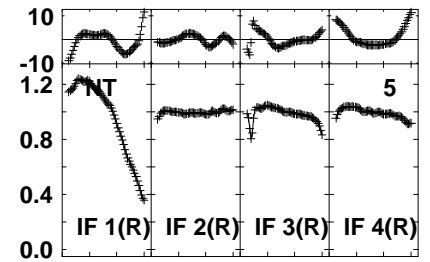

Plot file version 1 created 28-NOV-2022 17:24:06

EV024E 4.UVDATA.1

Freq = 1.5950 GHz, Bw = 32.000 MH Bandpass table # 1

Lower frame: BP ampl Top frame: BP phase
Bandpass table spectrum Antenna: *
Timerange: 00/00:00:01 to 999/00:00:00

Plot file version 2 created 28-NOV-2022 17:24:06
 EV024E 4.UVDATA.1
 Freq = 1.5950 GHz, Bw = 32.000 MH Bandpass table # 1

Lower frame: BP ampl Top frame: BP phase
 Bandpass table spectrum Antenna: *
 Timerange: 00/00:00:01 to 999/00:00:00