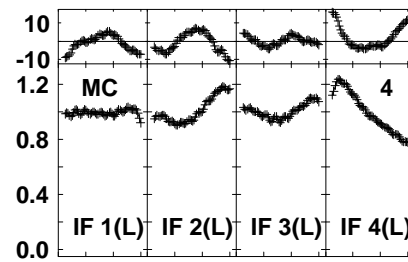

Plot file version 1 created 28-NOV-2022 17:24:06

EV024E 4.UVDATA.1

Freq = 1.5950 GHz, Bw = 32.000 MH Bandpass table # 1

Lower frame: BP ampl Top frame: BP phase
Bandpass table spectrum Antenna: *
Timerange: 00/00:00:01 to 999/00:00:00

Plot file version 2 created 28-NOV-2022 17:24:06
 EV024E 4.UVDATA.1
 Freq = 1.5950 GHz, Bw = 32.000 MH Bandpass table # 1

Lower frame: BP ampl Top frame: BP phase
 Bandpass table spectrum Antenna: *
 Timerange: 00/00:00:01 to 999/00:00:00