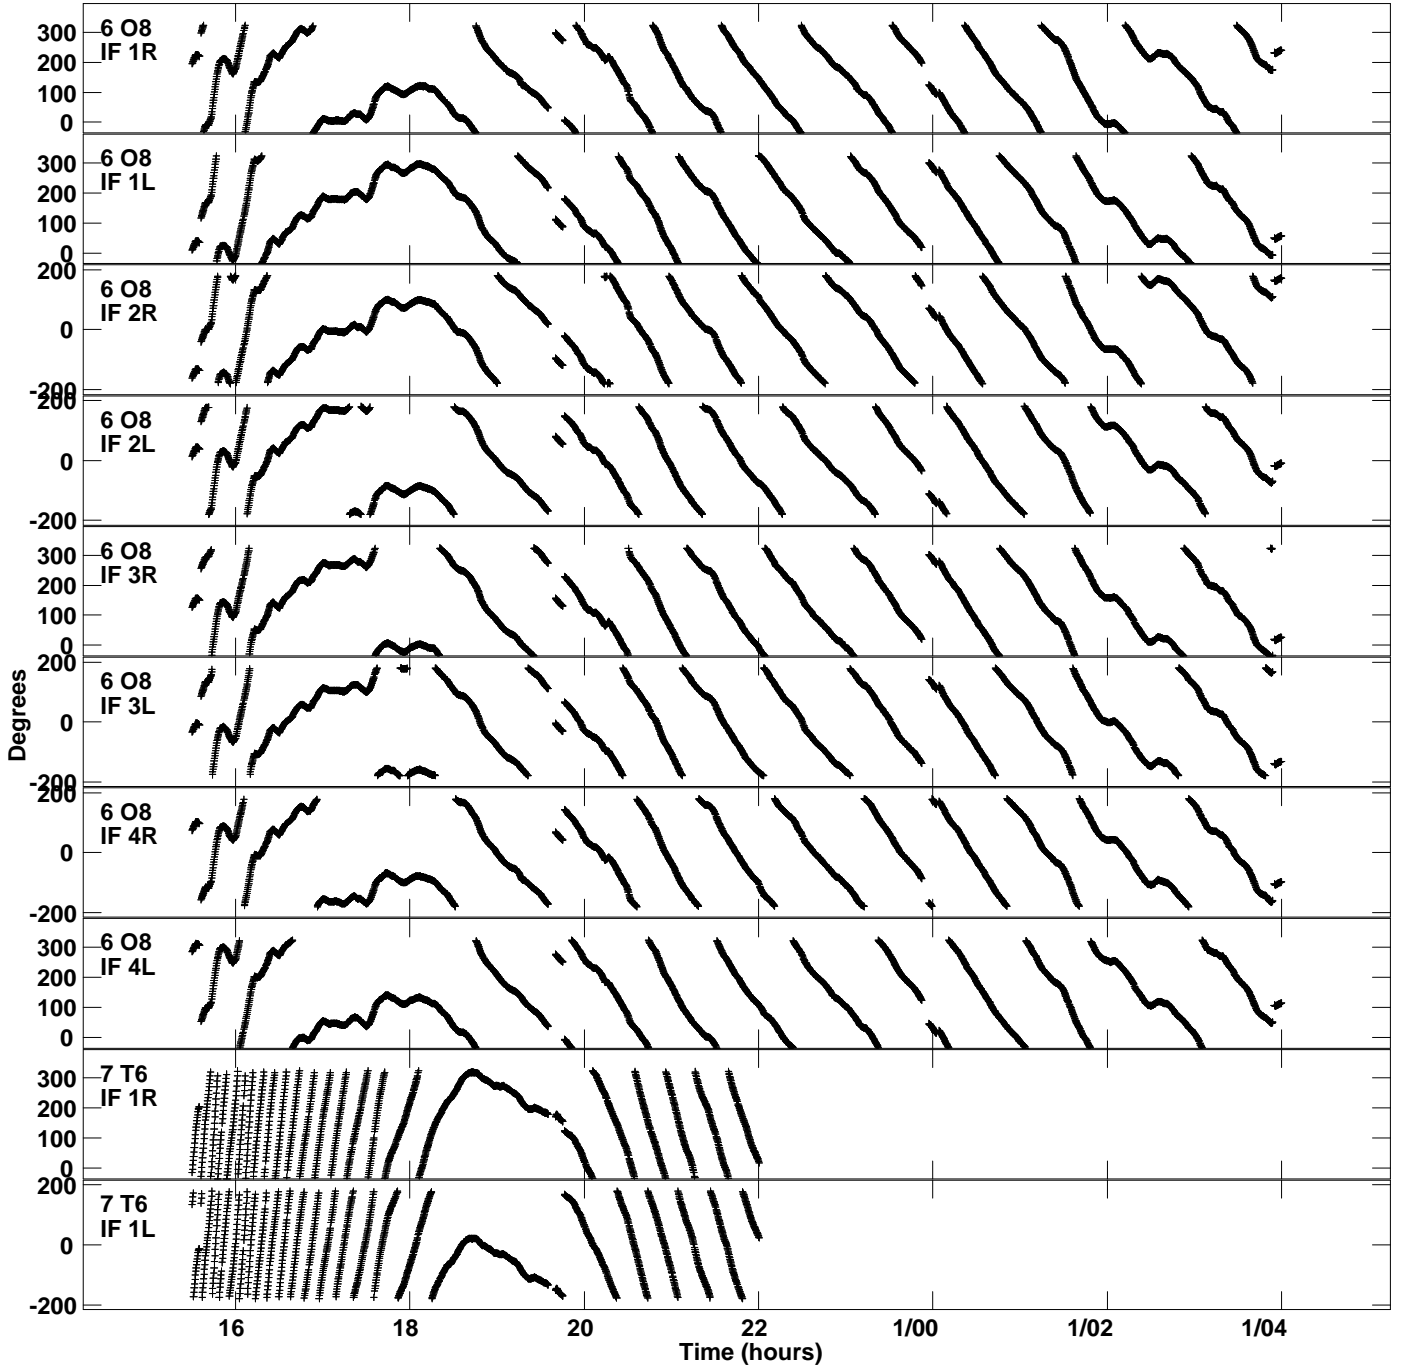

Plot file version 1 created 28-NOV-2022 17:24:06  
Gain phs vs UTC time for EV024E\_4.UVDATA.1  
CL 4 Rpol & Lpol IF 1 - 4

Plot file version 2 created 28-NOV-2022 17:24:06  
Gain phs vs UTC time for EV024E\_4.UVDATA.1  
CL 4 Rpol & Lpol IF 1 - 4

Plot file version 3 created 28-NOV-2022 17:24:06  
Gain phs vs UTC time for EV024E\_4.UVDATA.1  
CL 4 Rpol & Lpol IF 1 - 4

Plot file version 4 created 28-NOV-2022 17:24:06  
Gain phs vs UTC time for EV024E\_4.UVDATA.1  
CL 4 Rpol & Lpol IF 1 - 4

Plot file version 5 created 28-NOV-2022 17:24:06  
Gain phs vs UTC time for EV024E\_4.UVDATA.1  
CL 4 Rpol & Lpol IF 1 - 4

Plot file version 7 created 28-NOV-2022 17:24:06  
Gain phs vs UTC time for EV024E\_4.UVDATA.1  
CL 4 Rpol & Lpol IF 1 - 4