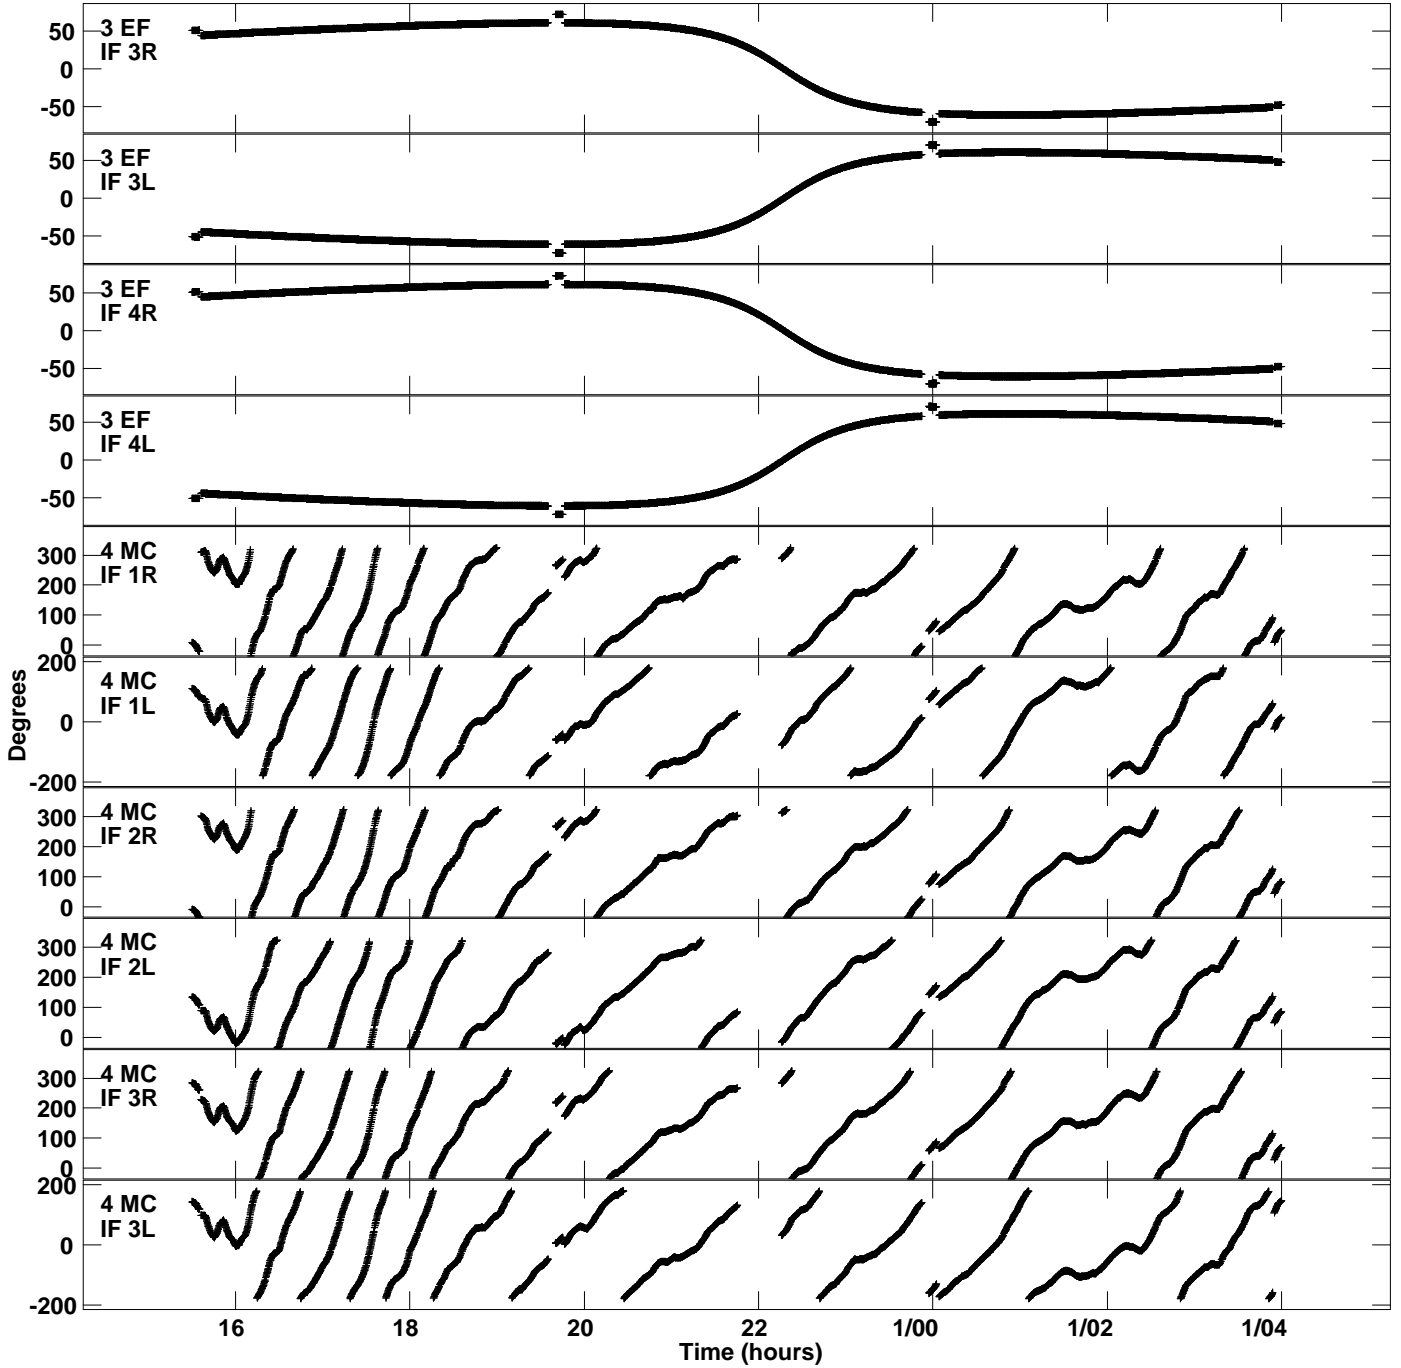

Plot file version 1 created 28-NOV-2022 17:24:06  
Gain phs vs UTC time for EV024E\_4.UVDATA.1  
CL 4 Rpol & Lpol IF 1 - 4

Plot file version 2 created 28-NOV-2022 17:24:06  
Gain phs vs UTC time for EV024E\_4.UVDATA.1  
CL 4 Rpol & Lpol IF 1 - 4

Plot file version 3 created 28-NOV-2022 17:24:06  
Gain phs vs UTC time for EV024E\_4.UVDATA.1  
CL 4 Rpol & Lpol IF 1 - 4

Plot file version 4 created 28-NOV-2022 17:24:06  
Gain phs vs UTC time for EV024E\_4.UVDATA.1  
CL 4 Rpol & Lpol IF 1 - 4

Plot file version 5 created 28-NOV-2022 17:24:06  
Gain phs vs UTC time for EV024E\_4.UVDATA.1  
CL 4 Rpol & Lpol IF 1 - 4

Plot file version 7 created 28-NOV-2022 17:24:06  
Gain phs vs UTC time for EV024E\_4.UVDATA.1  
CL 4 Rpol & Lpol IF 1 - 4