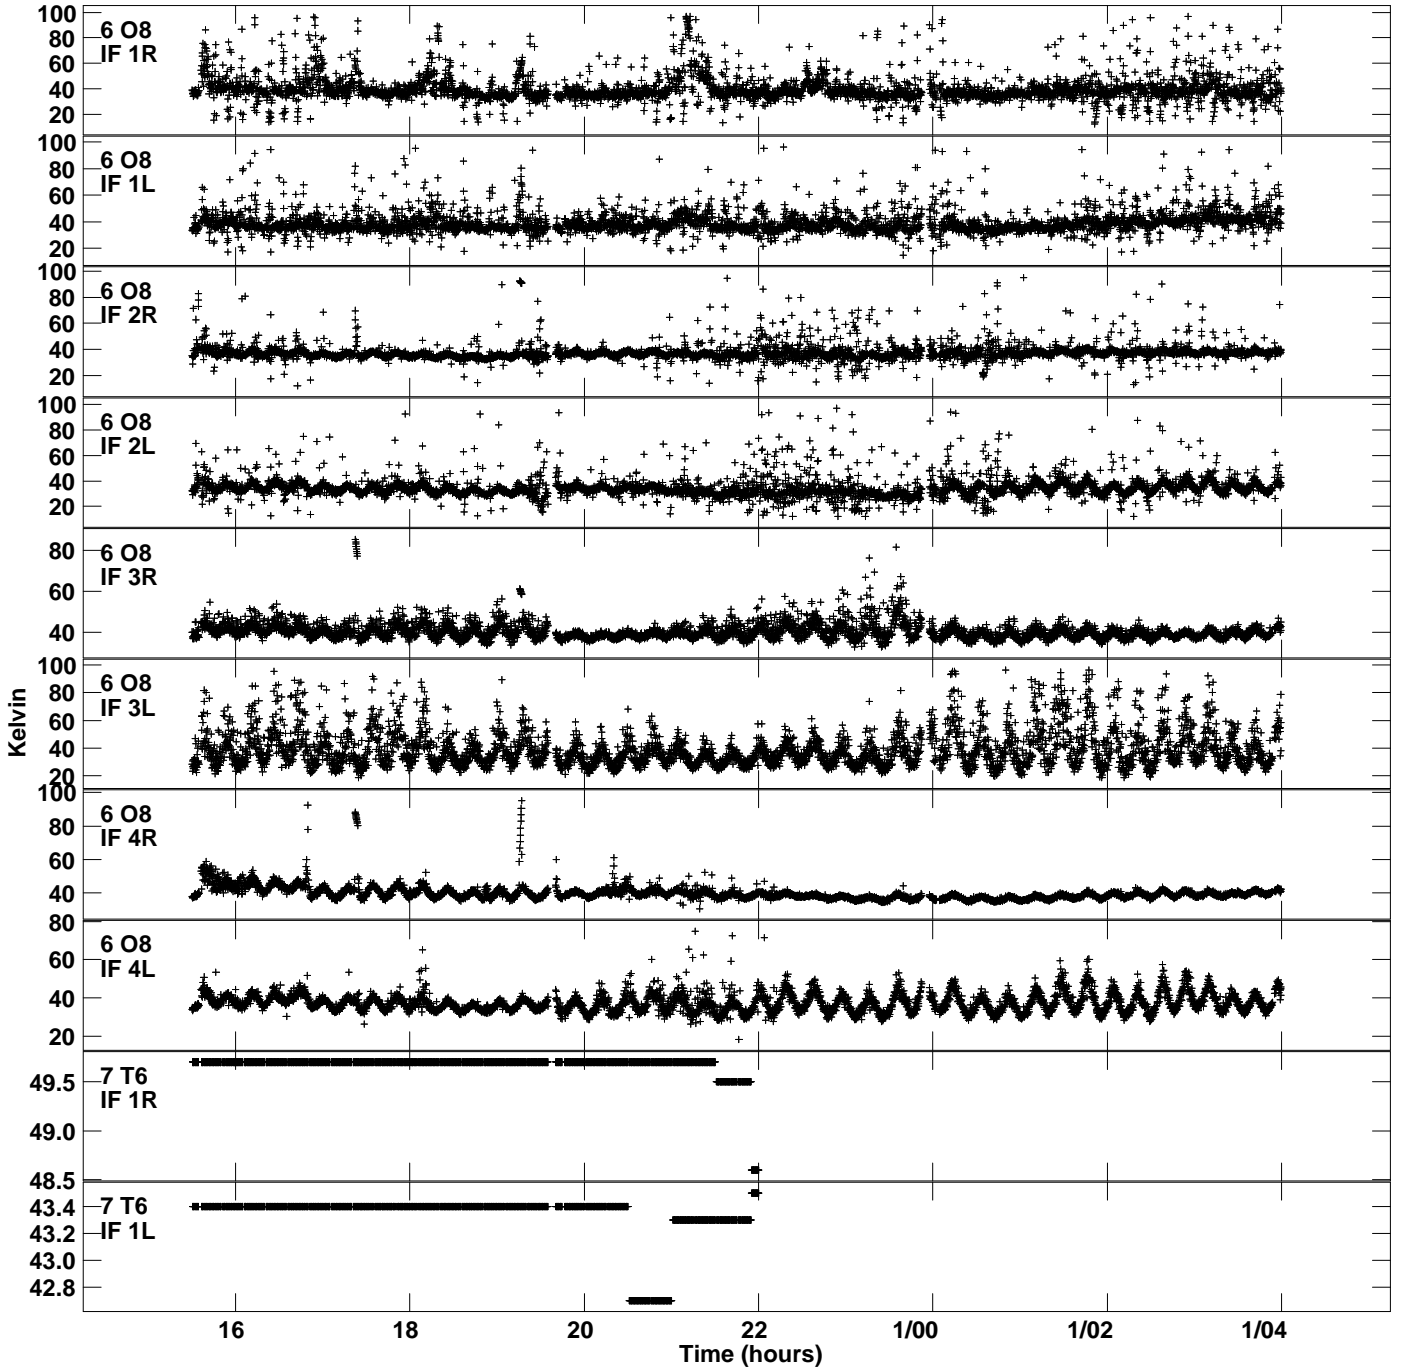

Plot file version 1 created 28-NOV-2022 17:11:08
Tsys vs UTC time for EV024E_4.UVDATA.1
TY 1 Rpol & Lpol IF 1 - 4

Plot file version 2 created 28-NOV-2022 17:11:08
Tsys vs UTC time for EV024E_4.UVDATA.1
TY 1 Rpol & Lpol IF 1 - 4

Plot file version 3 created 28-NOV-2022 17:11:08
Tsys vs UTC time for EV024E_4.UVDATA.1
TY 1 Rpol & Lpol IF 1 - 4

Plot file version 4 created 28-NOV-2022 17:11:08
Tsys vs UTC time for EV024E_4.UVDATA.1
TY 1 Rpol & Lpol IF 1 - 4

Plot file version 5 created 28-NOV-2022 17:11:08
Tsys vs UTC time for EV024E_4.UVDATA.1
TY 1 Rpol & Lpol IF 1 - 4

Plot file version 6 created 28-NOV-2022 17:11:08
Tsyst vs UTC time for EV024E_4.UVDATA.1
TY 1 Rpol & Lpol IF 1 - 4

Plot file version 7 created 28-NOV-2022 17:11:08
Tsyst vs UTC time for EV024E_4.UVDATA.1
TY 1 Rpol & Lpol IF 1 - 4