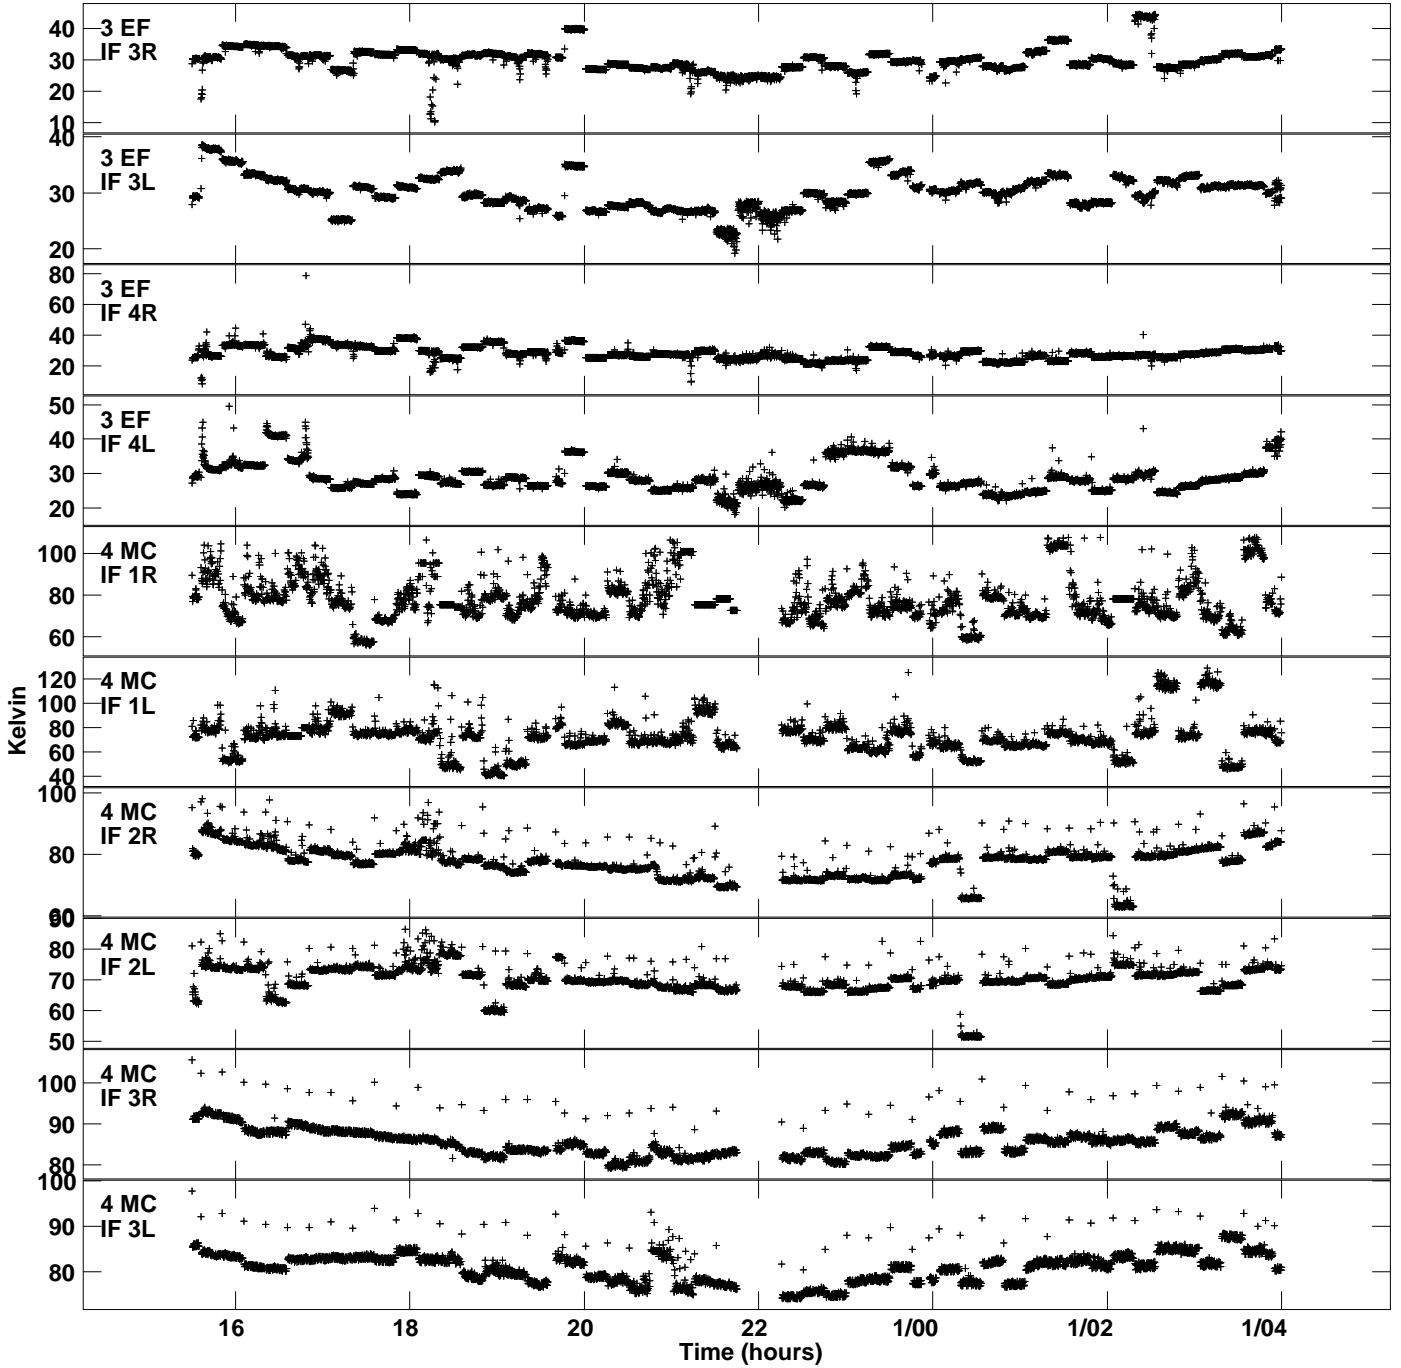

Plot file version 1 created 28-NOV-2022 17:11:08
Tsys vs UTC time for EV024E_4.UVDATA.1
TY 1 Rpol & Lpol IF 1 - 4

Plot file version 2 created 28-NOV-2022 17:11:08
Tsys vs UTC time for EV024E_4.UVDATA.1
TY 1 Rpol & Lpol IF 1 - 4

Plot file version 3 created 28-NOV-2022 17:11:08
Tsys vs UTC time for EV024E_4.UVDATA.1
TY 1 Rpol & Lpol IF 1 - 4

Plot file version 4 created 28-NOV-2022 17:11:08
Tsys vs UTC time for EV024E_4.UVDATA.1
TY 1 Rpol & Lpol IF 1 - 4

Plot file version 5 created 28-NOV-2022 17:11:08
Tsys vs UTC time for EV024E_4.UVDATA.1
TY 1 Rpol & Lpol IF 1 - 4

Plot file version 6 created 28-NOV-2022 17:11:08
Tsyst vs UTC time for EV024E_4.UVDATA.1
TY 1 Rpol & Lpol IF 1 - 4

Plot file version 7 created 28-NOV-2022 17:11:08
Tsyst vs UTC time for EV024E_4.UVDATA.1
TY 1 Rpol & Lpol IF 1 - 4