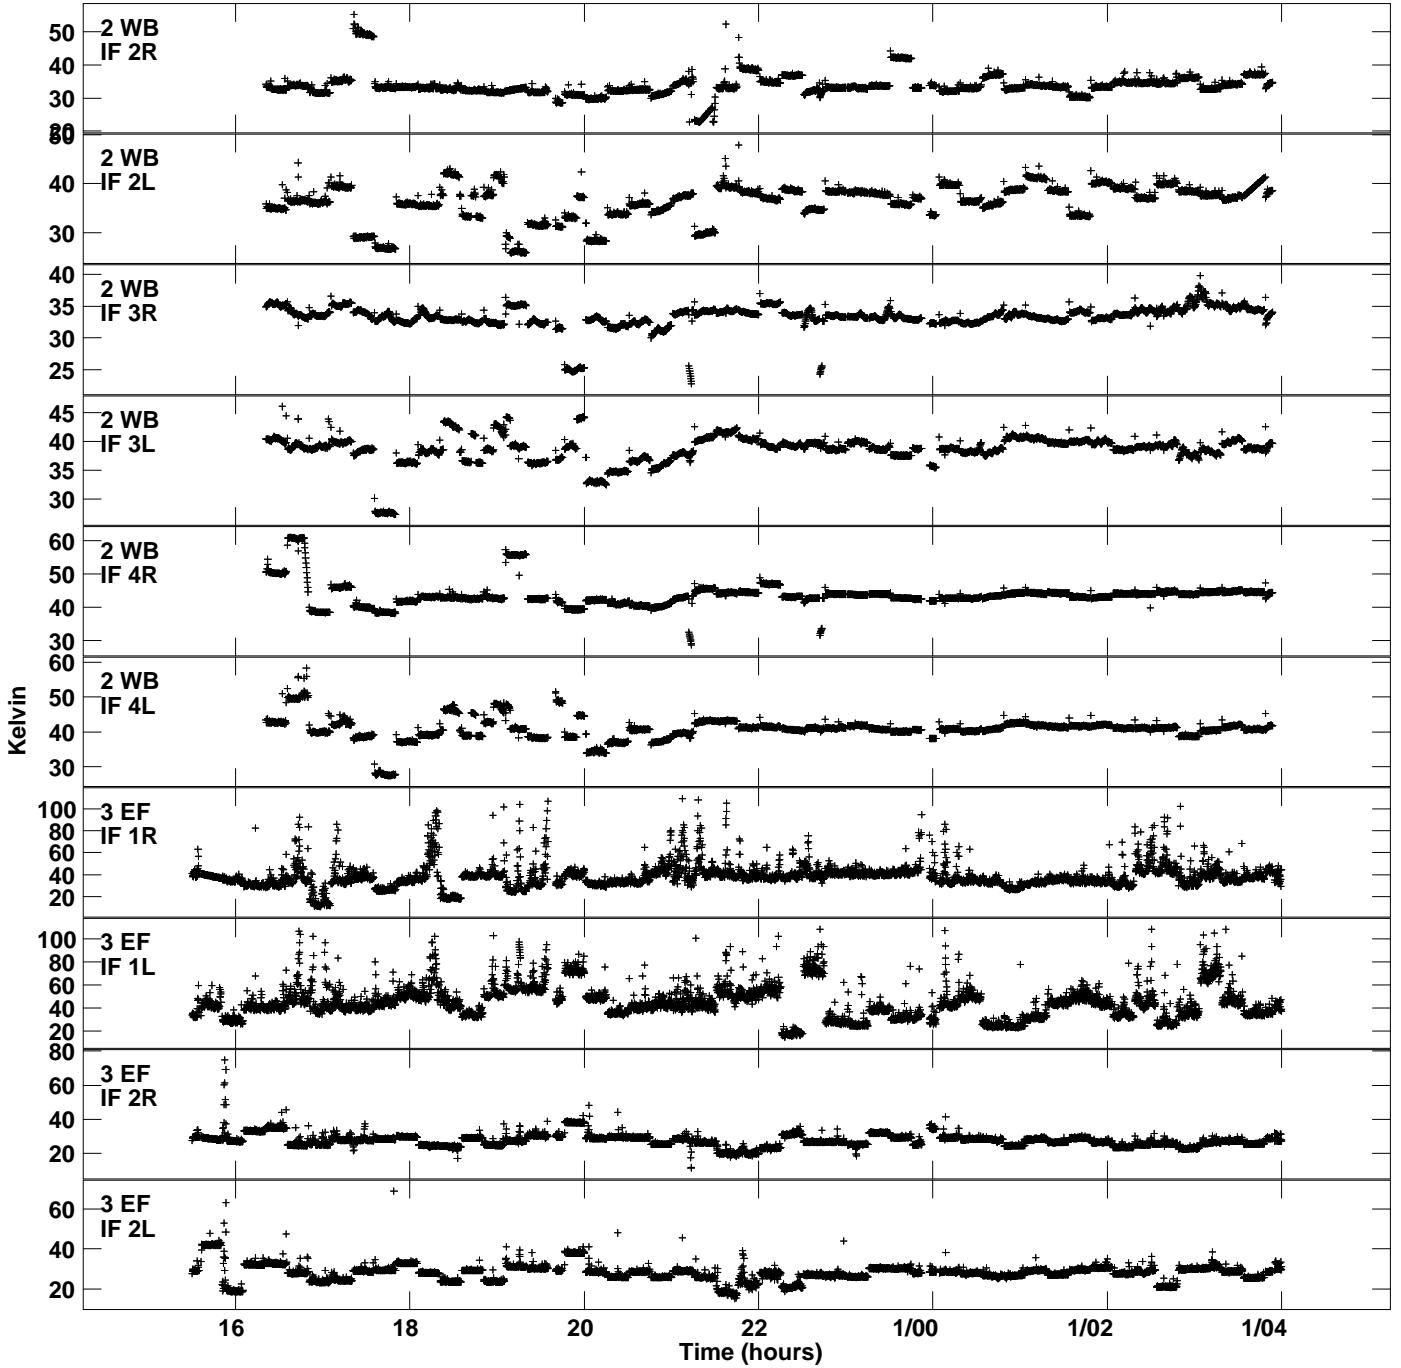

Plot file version 1 created 28-NOV-2022 17:11:08
Tsys vs UTC time for EV024E_4.UVDATA.1
TY 1 Rpol & Lpol IF 1 - 4

Plot file version 2 created 28-NOV-2022 17:11:08
Tsys vs UTC time for EV024E_4.UVDATA.1
TY 1 Rpol & Lpol IF 1 - 4

Plot file version 3 created 28-NOV-2022 17:11:08
Tsys vs UTC time for EV024E_4.UVDATA.1
TY 1 Rpol & Lpol IF 1 - 4

Plot file version 4 created 28-NOV-2022 17:11:08
Tsys vs UTC time for EV024E_4.UVDATA.1
TY 1 Rpol & Lpol IF 1 - 4

Plot file version 5 created 28-NOV-2022 17:11:08
Tsys vs UTC time for EV024E_4.UVDATA.1
TY 1 Rpol & Lpol IF 1 - 4

Plot file version 6 created 28-NOV-2022 17:11:08
Tsyst vs UTC time for EV024E_4.UVDATA.1
TY 1 Rpol & Lpol IF 1 - 4

Plot file version 7 created 28-NOV-2022 17:11:08
Tsyst vs UTC time for EV024E_4.UVDATA.1
TY 1 Rpol & Lpol IF 1 - 4