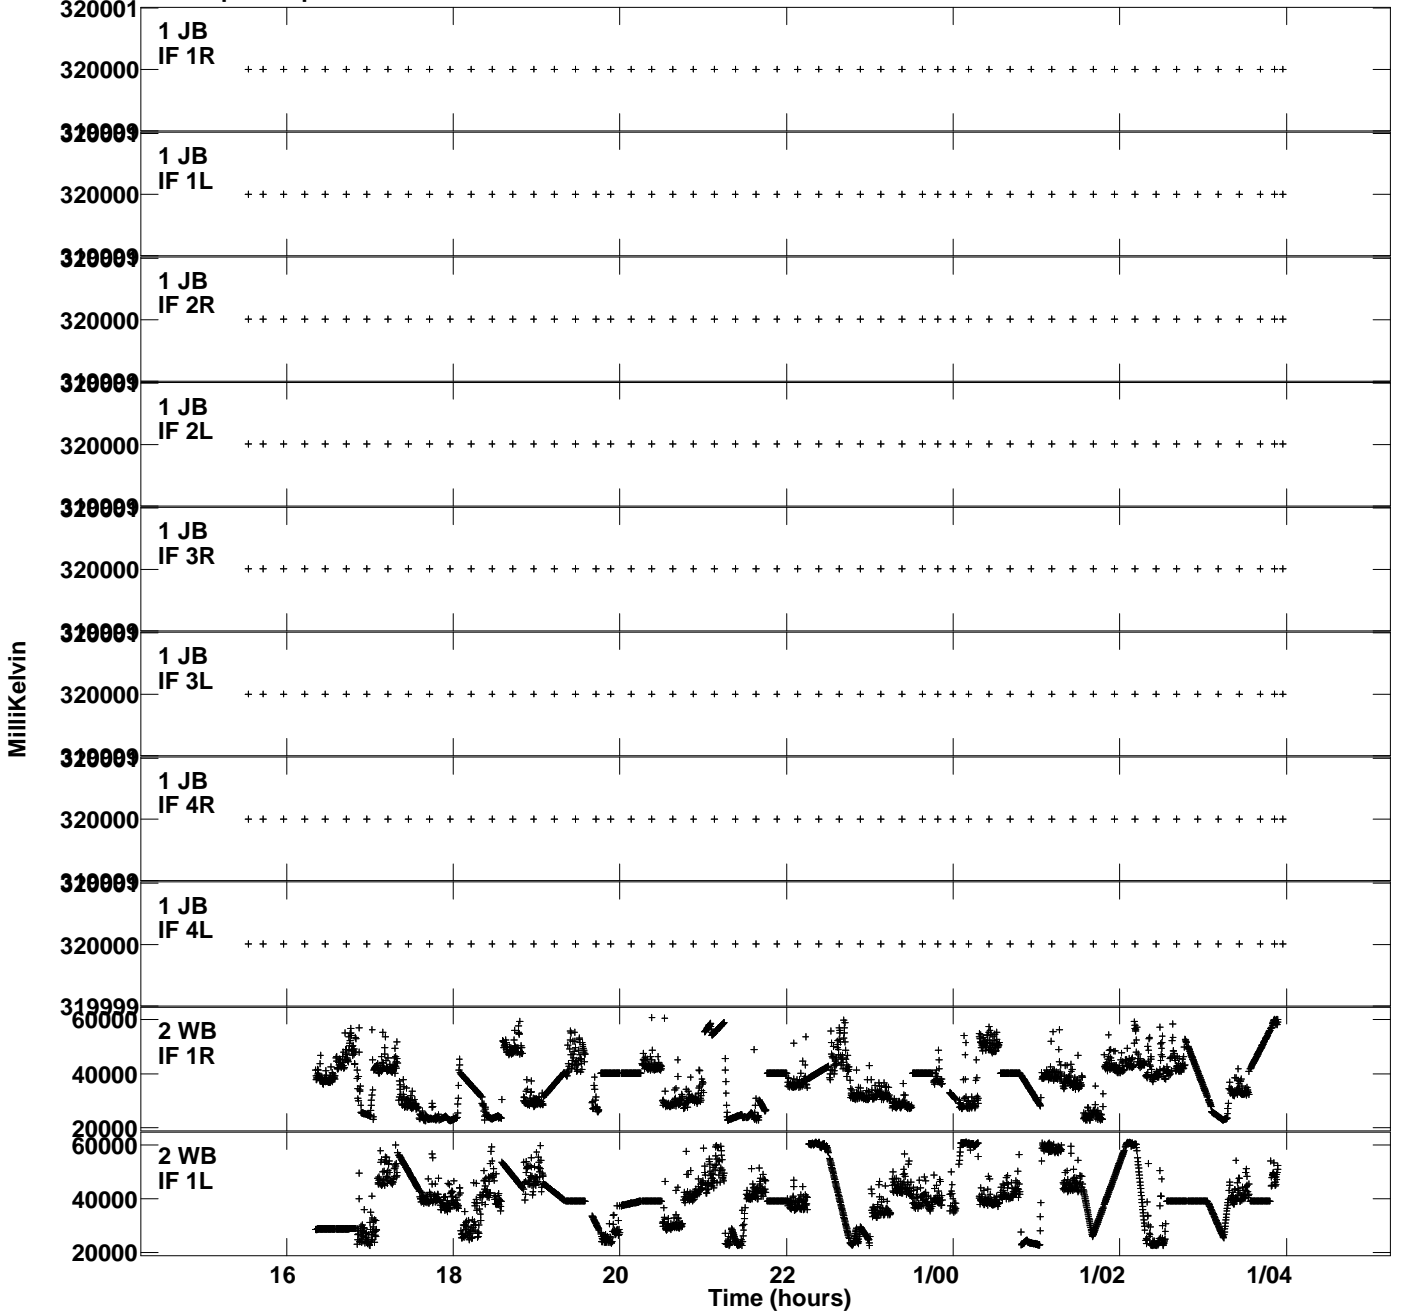

Plot file version 1 created 28-NOV-2022 17:11:08
Tsys vs UTC time for EV024E_4.UVDATA.1
TY 1 Rpol & Lpol IF 1 - 4

Plot file version 2 created 28-NOV-2022 17:11:08
Tsys vs UTC time for EV024E_4.UVDATA.1
TY 1 Rpol & Lpol IF 1 - 4

Plot file version 3 created 28-NOV-2022 17:11:08
Tsys vs UTC time for EV024E_4.UVDATA.1
TY 1 Rpol & Lpol IF 1 - 4

Plot file version 4 created 28-NOV-2022 17:11:08
Tsys vs UTC time for EV024E_4.UVDATA.1
TY 1 Rpol & Lpol IF 1 - 4

Plot file version 5 created 28-NOV-2022 17:11:08
Tsys vs UTC time for EV024E_4.UVDATA.1
TY 1 Rpol & Lpol IF 1 - 4

Plot file version 6 created 28-NOV-2022 17:11:08
Tsyst vs UTC time for EV024E_4.UVDATA.1
TY 1 Rpol & Lpol IF 1 - 4

Plot file version 7 created 28-NOV-2022 17:11:08
Tsyst vs UTC time for EV024E_4.UVDATA.1
TY 1 Rpol & Lpol IF 1 - 4