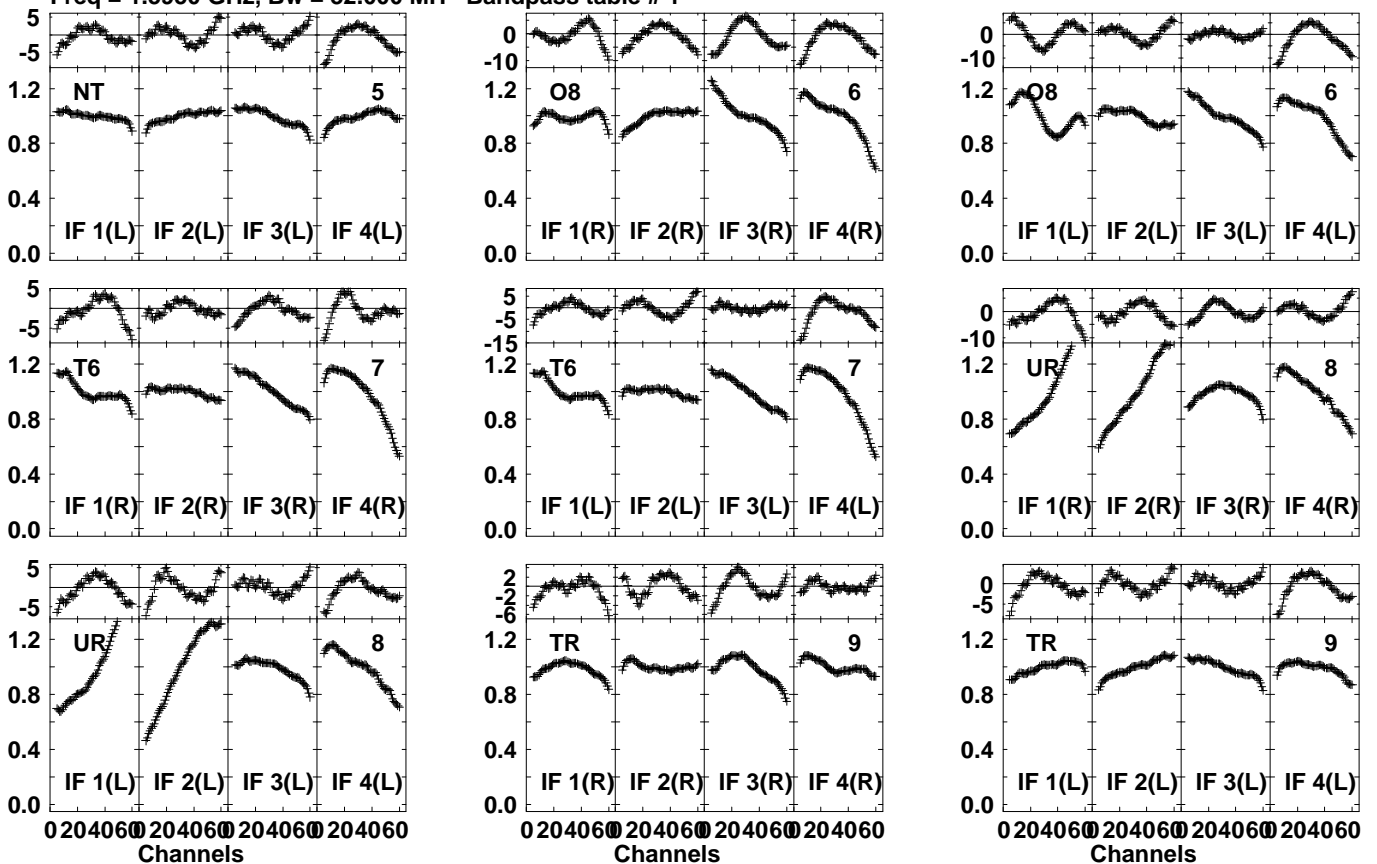

Plot file version 1 created 10-OCT-2023 03:09:44
 EV024G 1.UVDATA.1
 Freq = 1.5950 GHz, Bw = 32.000 MH Bandpass table # 1

Lower frame: BP ampli Top frame: BP phase
 Bandpass table spectrum Antenna: *
 Timerange: 00/00:00:01 to 999/00:00:00

Plot file version 2 created 10-OCT-2023 03:09:44
 EV024G 1.UVDATA.1
 Freq = 1.5950 GHz, Bw = 32.000 MH Bandpass table # 1

Lower frame: BP ampl Top frame: BP phase
 Bandpass table spectrum Antenna: *
 Timerange: 00/00:00:01 to 999/00:00:00