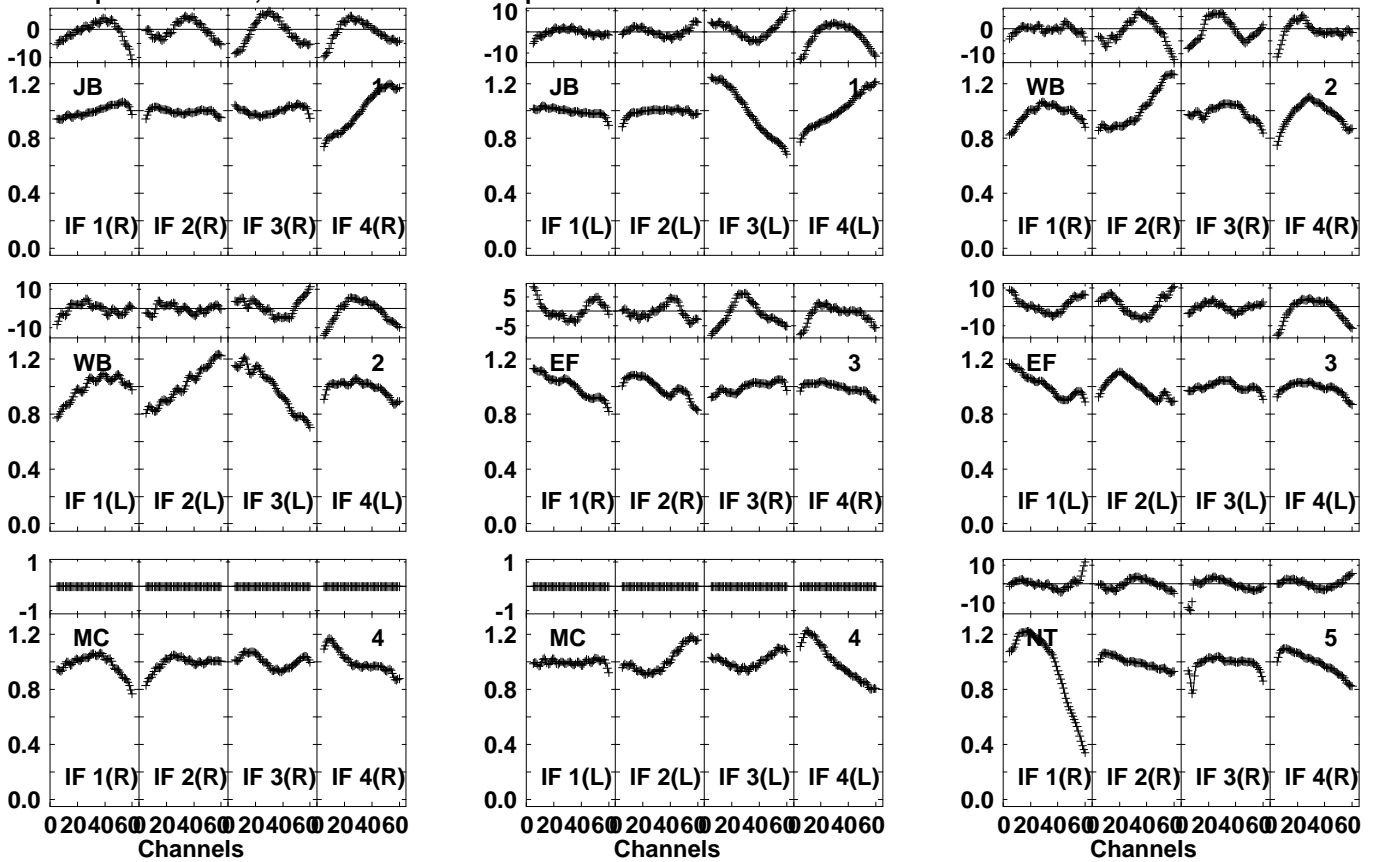

Plot file version 1 created 10-OCT-2023 03:09:44
 EV024G 1.UVDATA.1
 Freq = 1.5950 GHz, Bw = 32.000 MH Bandpass table # 1

Lower frame: BP ampli Top frame: BP phase
 Bandpass table spectrum Antenna: *
 Timerange: 00/00:00:01 to 999/00:00:00

Plot file version 2 created 10-OCT-2023 03:09:44
 EV024G 1.UVDATA.1
 Freq = 1.5950 GHz, Bw = 32.000 MH Bandpass table # 1

Lower frame: BP ampl Top frame: BP phase
 Bandpass table spectrum Antenna: *
 Timerange: 00/00:00:01 to 999/00:00:00