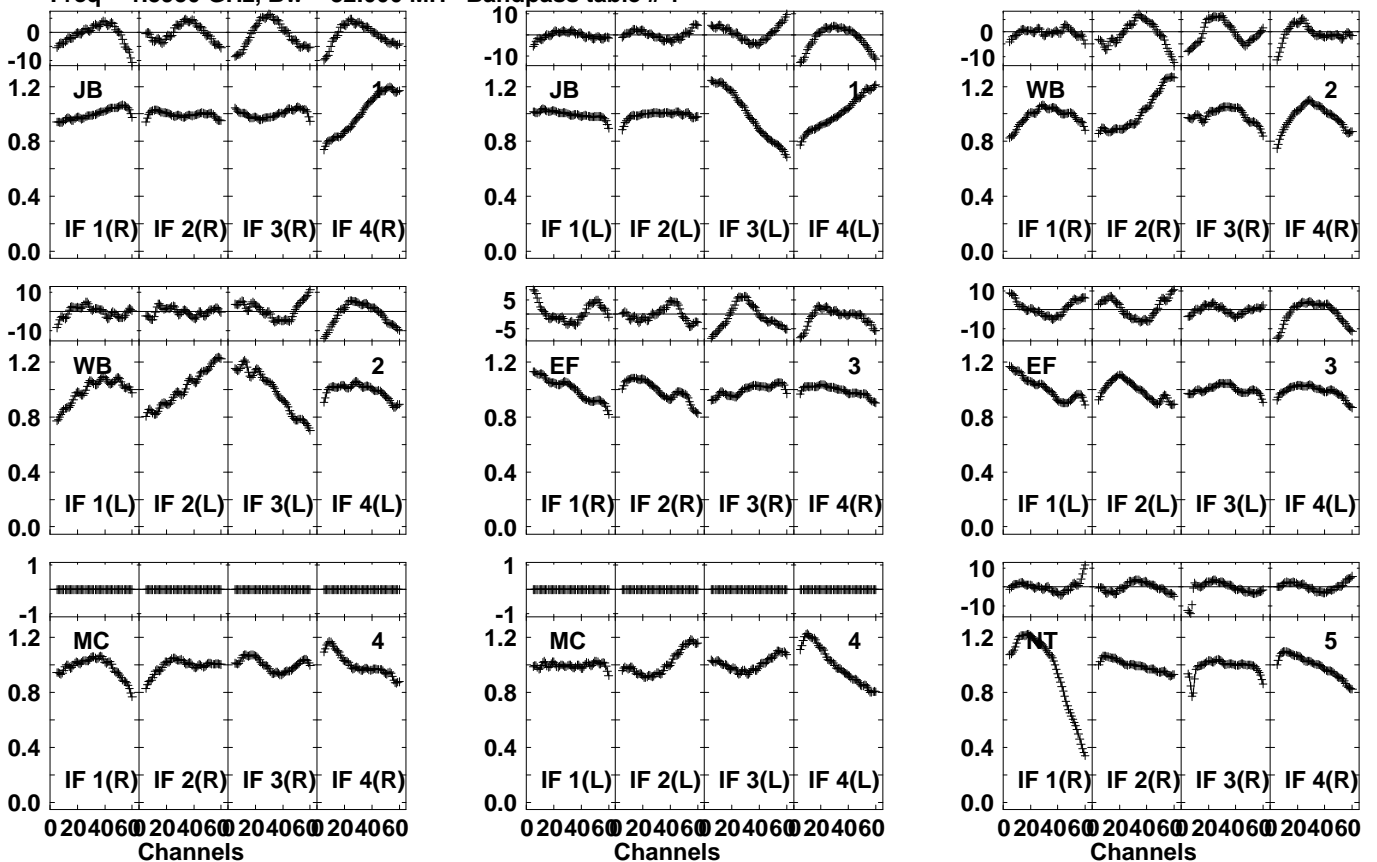

Plot file version 1 created 10-OCT-2023 03:15:00  
 EV024G 2.UVDATA.1  
 Freq = 1.5950 GHz, Bw = 32.000 MH Bandpass table # 1

Lower frame: BP ampli Top frame: BP phase  
 Bandpass table spectrum Antenna: \*  
 Timerange: 00/00:00:01 to 999/00:00:00

Plot file version 2 created 10-OCT-2023 03:15:00  
 EV024G 2.UVDATA.1  
 Freq = 1.5950 GHz, Bw = 32.000 MH Bandpass table # 1

Lower frame: BP ampl Top frame: BP phase  
 Bandpass table spectrum Antenna: \*  
 Timerange: 00/00:00:01 to 999/00:00:00