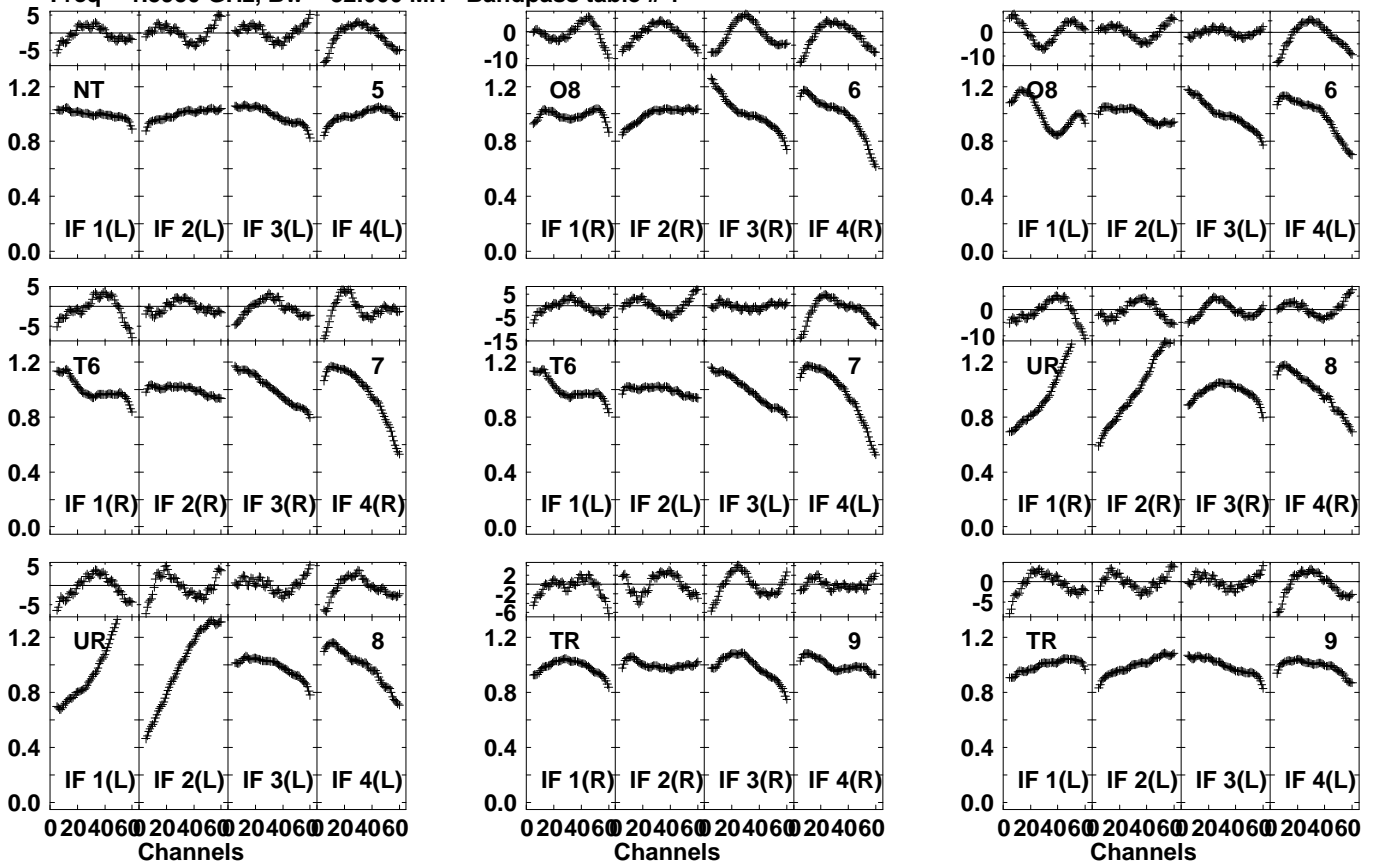

Plot file version 1 created 10-OCT-2023 03:15:00  
 EV024G 2.UVDATA.1  
 Freq = 1.5950 GHz, Bw = 32.000 MH Bandpass table # 1

Lower frame: BP ampli Top frame: BP phase  
 Bandpass table spectrum Antenna: \*  
 Timerange: 00/00:00:01 to 999/00:00:00

Plot file version 2 created 10-OCT-2023 03:15:00  
 EV024G 2.UVDATA.1  
 Freq = 1.5950 GHz, Bw = 32.000 MH Bandpass table # 1

Lower frame: BP ampl Top frame: BP phase  
 Bandpass table spectrum Antenna: \*  
 Timerange: 00/00:00:01 to 999/00:00:00