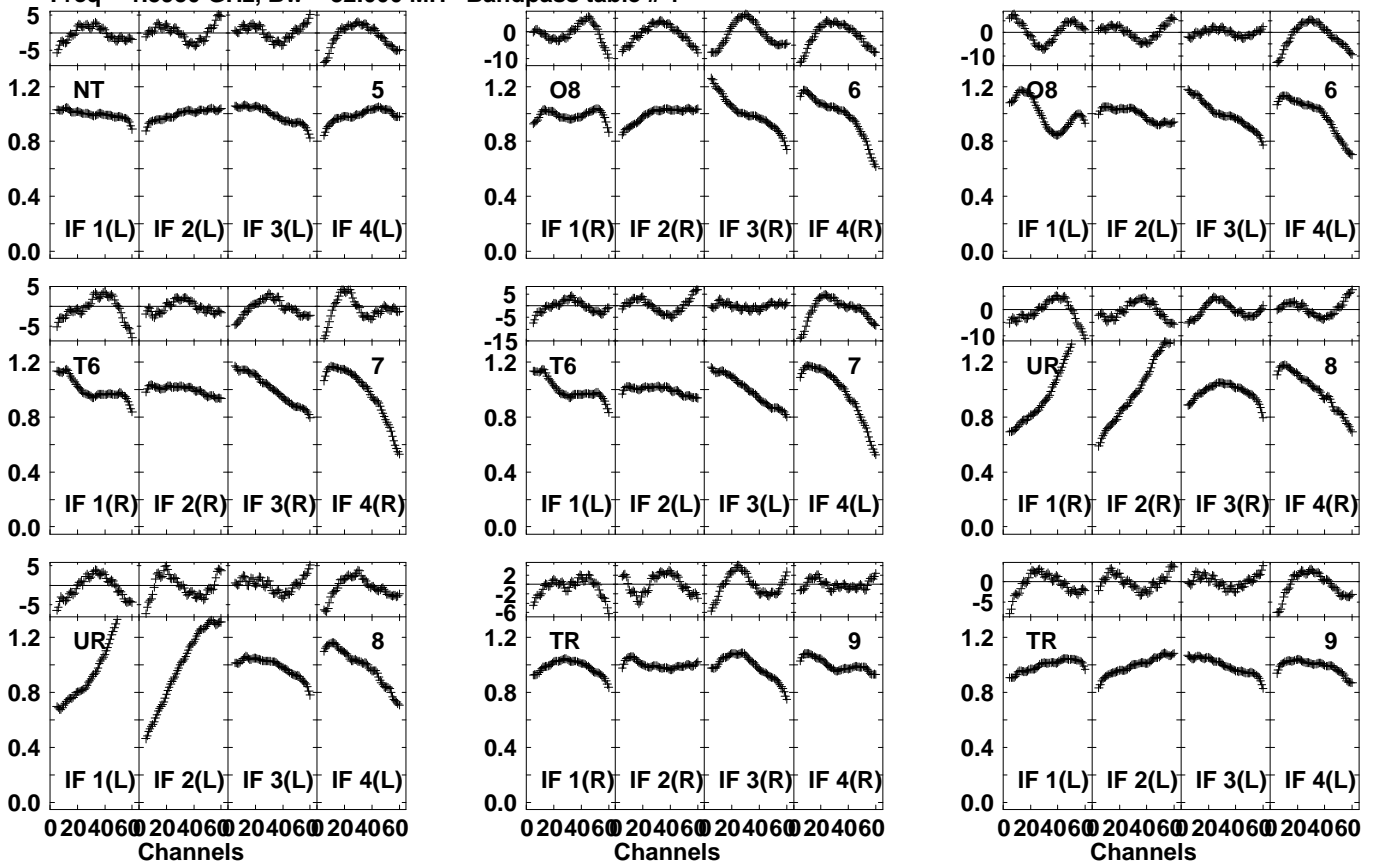

Plot file version 1 created 10-OCT-2023 03:50:47
 EV024G 3.UVDATA.1
 Freq = 1.5950 GHz, Bw = 32.000 MH Bandpass table # 1

Lower frame: BP ampl Top frame: BP phase
 Bandpass table spectrum Antenna: *
 Timerange: 00/00:00:01 to 999/00:00:00

Plot file version 2 created 10-OCT-2023 03:50:47
 EV024G 3.UVDATA.1
 Freq = 1.5950 GHz, Bw = 32.000 MH Bandpass table # 1

Lower frame: BP ampl Top frame: BP phase
 Bandpass table spectrum Antenna: *
 Timerange: 00/00:00:01 to 999/00:00:00