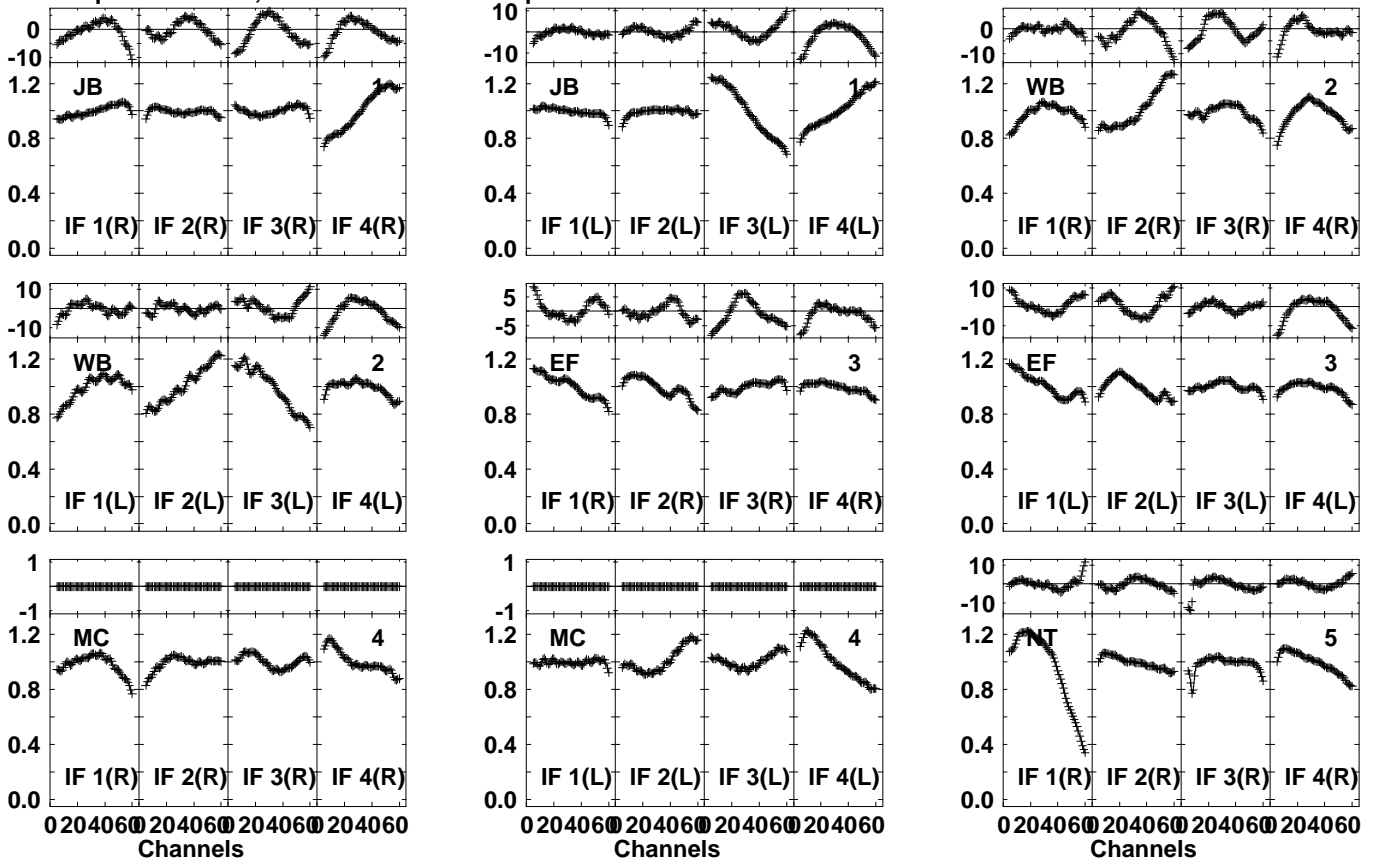

Plot file version 1 created 10-OCT-2023 03:50:47
 EV024G 3.UVDATA.1
 Freq = 1.5950 GHz, Bw = 32.000 MH Bandpass table # 1

Lower frame: BP ampl Top frame: BP phase
 Bandpass table spectrum Antenna: *
 Timerange: 00/00:00:01 to 999/00:00:00

Plot file version 2 created 10-OCT-2023 03:50:47
 EV024G 3.UVDATA.1
 Freq = 1.5950 GHz, Bw = 32.000 MH Bandpass table # 1

Lower frame: BP ampl Top frame: BP phase
 Bandpass table spectrum Antenna: *
 Timerange: 00/00:00:01 to 999/00:00:00