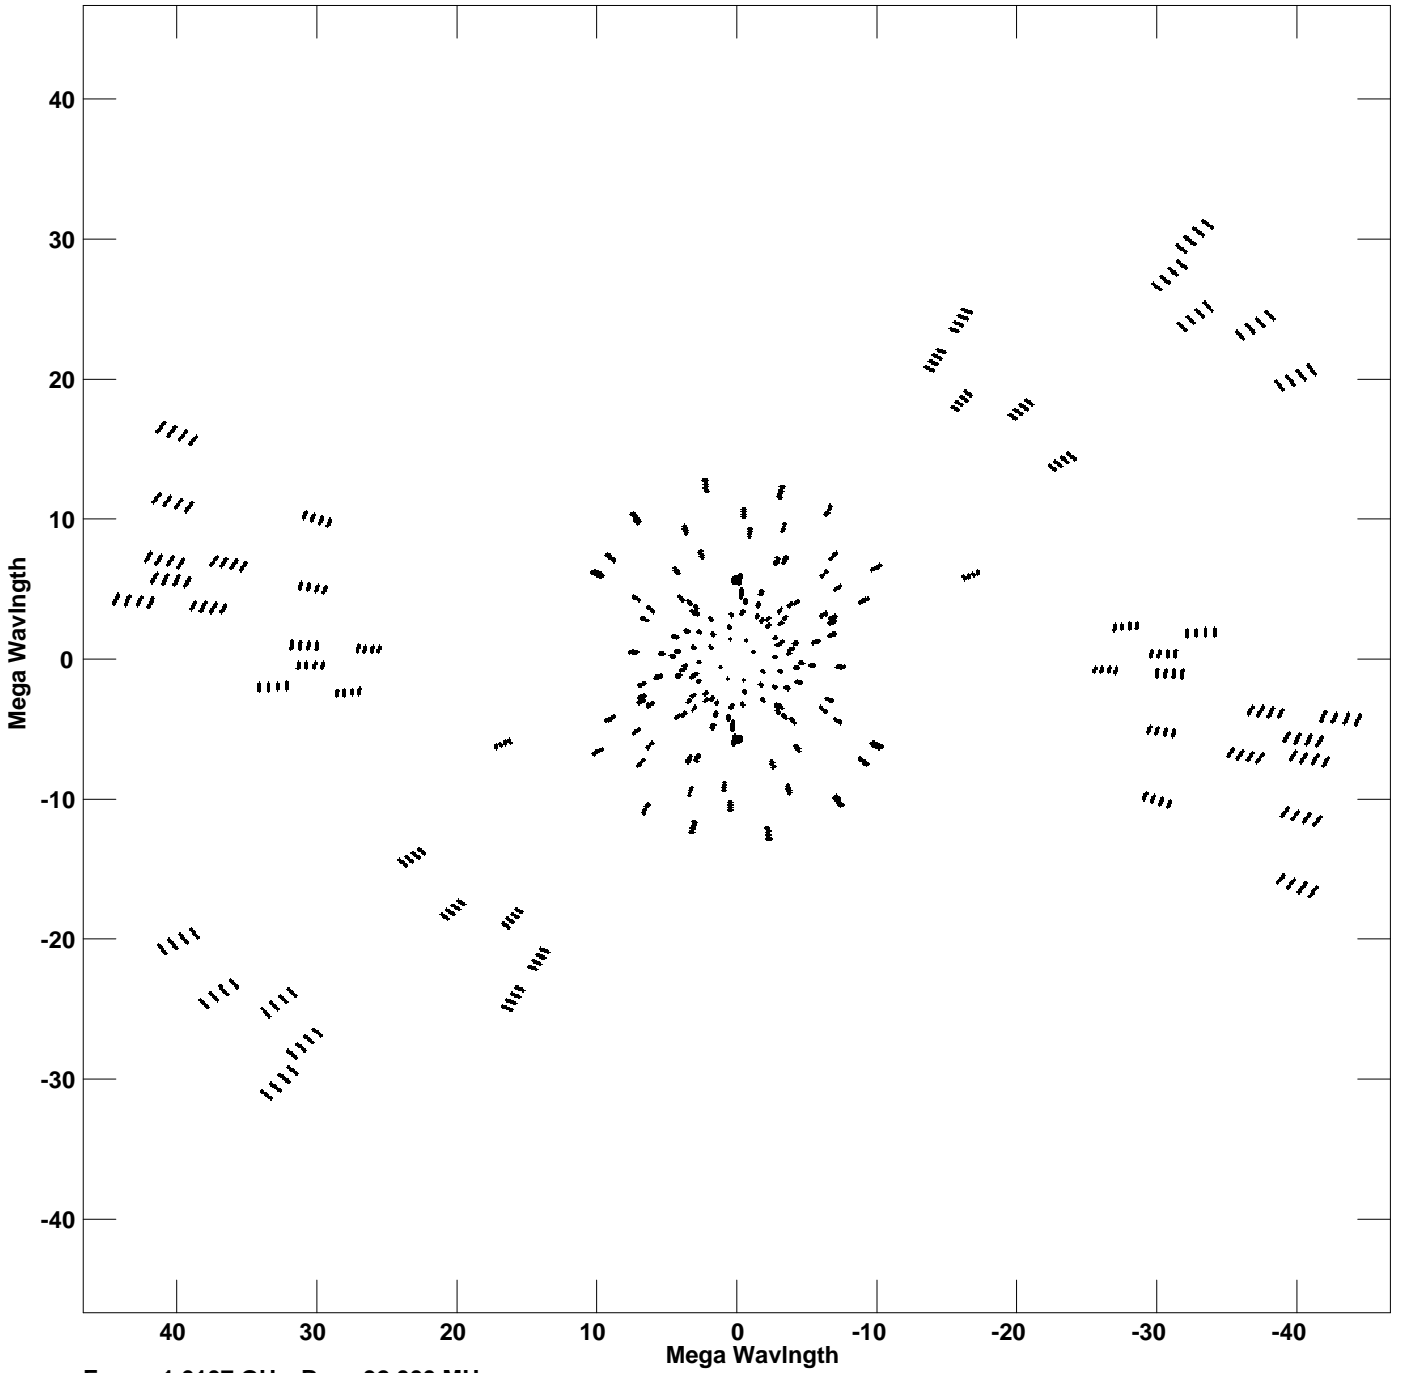

Plot file version 1 created 10-OCT-2023 03:55:32  
V vs U for 0133+476.MULTI.1 Source:0133+476  
Ants \* - \* Stokes I IF# 1 - 4 Chan# 1

Freq = 1.6107 GHz, Bw = 32.000 MHz