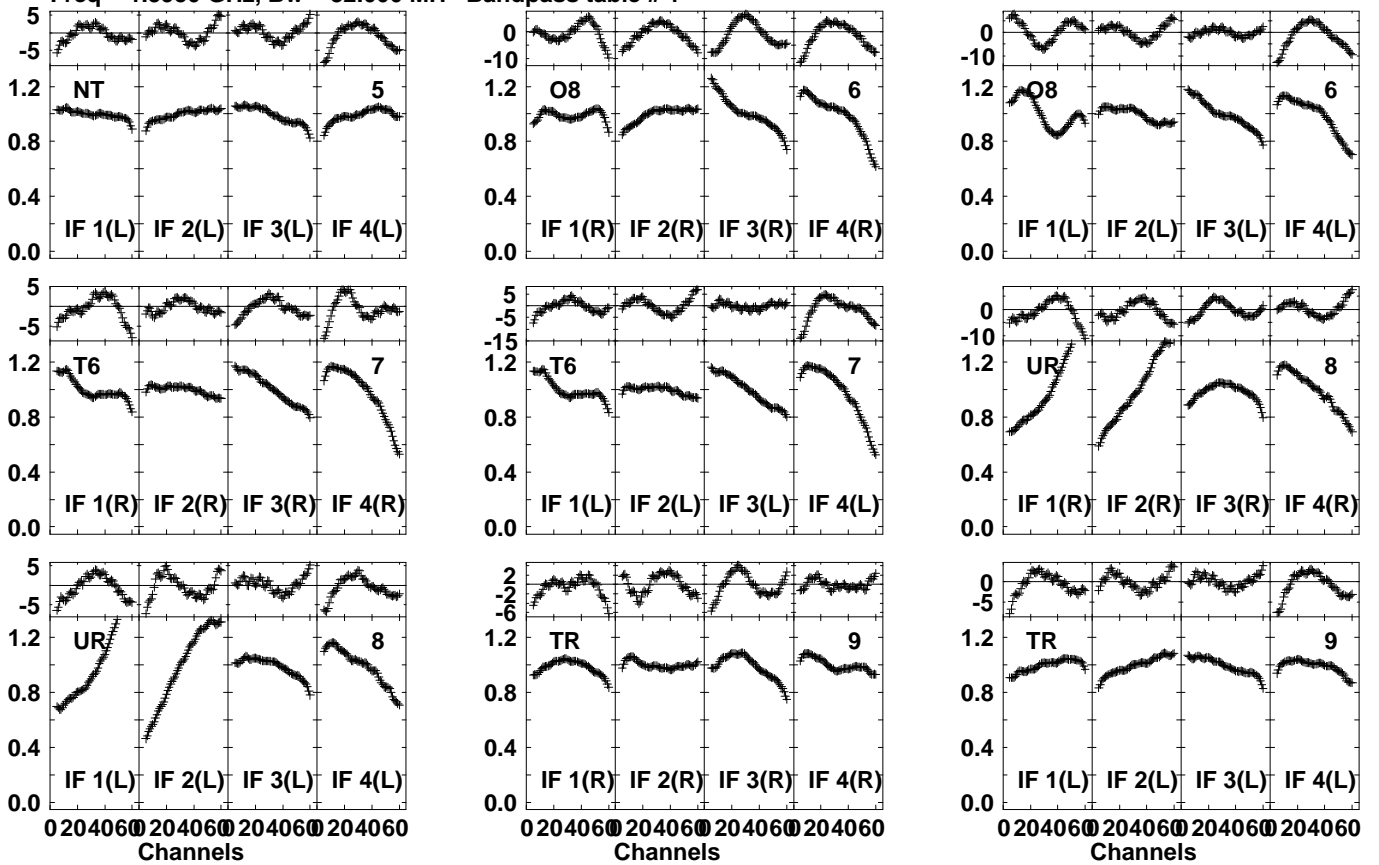

Plot file version 1 created 10-OCT-2023 03:51:19
 EV024G 4.UVDATA.1
 Freq = 1.5950 GHz, Bw = 32.000 MH Bandpass table # 1

Lower frame: BP ampl Top frame: BP phase
 Bandpass table spectrum Antenna: *
 Timerange: 00/00:00:01 to 999/00:00:00

Plot file version 2 created 10-OCT-2023 03:51:19
 EV024G 4.UVDATA.1
 Freq = 1.5950 GHz, Bw = 32.000 MH Bandpass table # 1

Lower frame: BP ampl Top frame: BP phase
 Bandpass table spectrum Antenna: *
 Timerange: 00/00:00:01 to 999/00:00:00