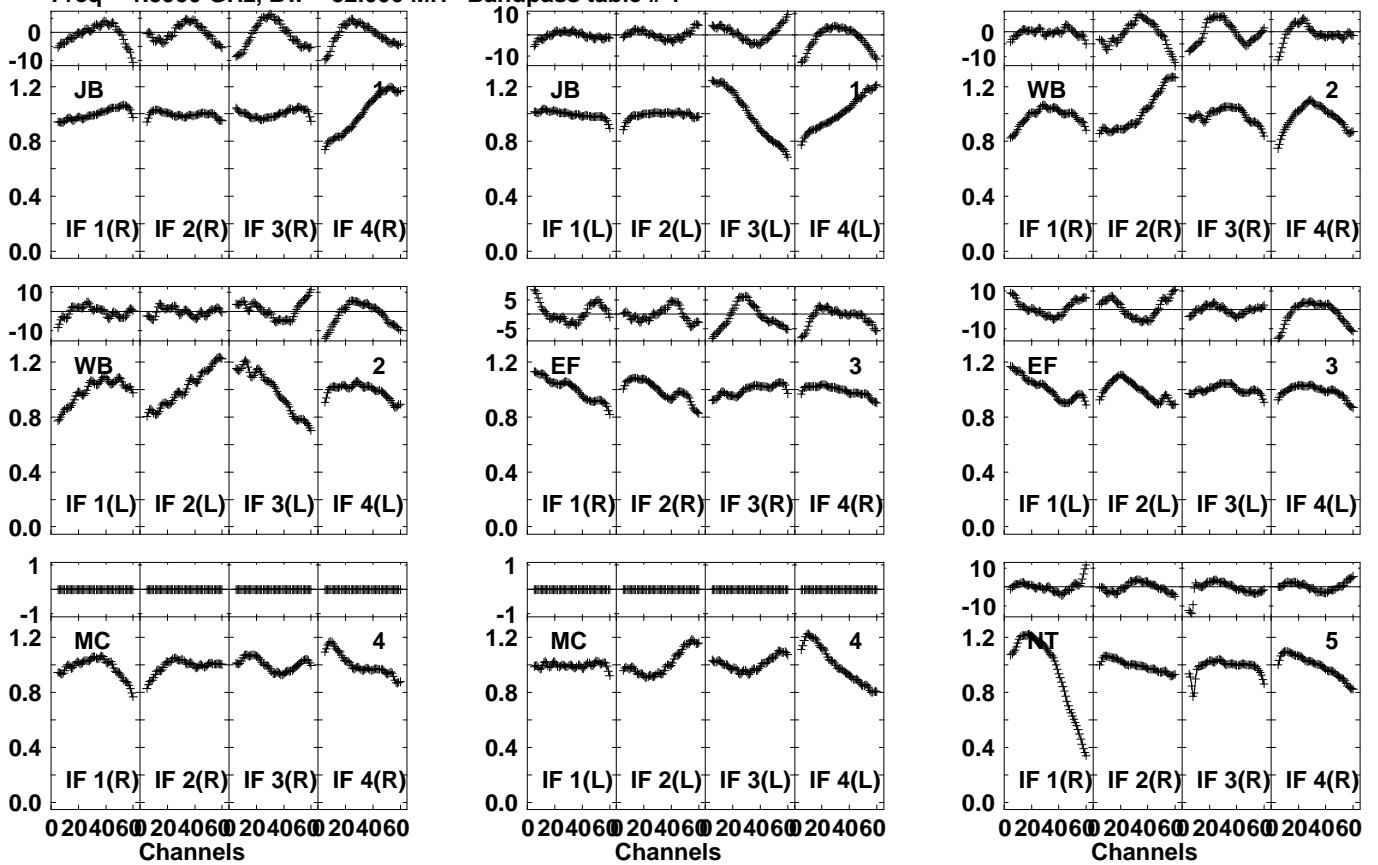

Plot file version 1 created 10-OCT-2023 03:51:19
 EV024G 4.UVDATA.1
 Freq = 1.5950 GHz, Bw = 32.000 MH Bandpass table # 1

Lower frame: BP ampl Top frame: BP phase
 Bandpass table spectrum Antenna: *
 Timerange: 00/00:00:01 to 999/00:00:00

Plot file version 2 created 10-OCT-2023 03:51:19
 EV024G 4.UVDATA.1
 Freq = 1.5950 GHz, Bw = 32.000 MH Bandpass table # 1

Lower frame: BP ampl Top frame: BP phase
 Bandpass table spectrum Antenna: *
 Timerange: 00/00:00:01 to 999/00:00:00